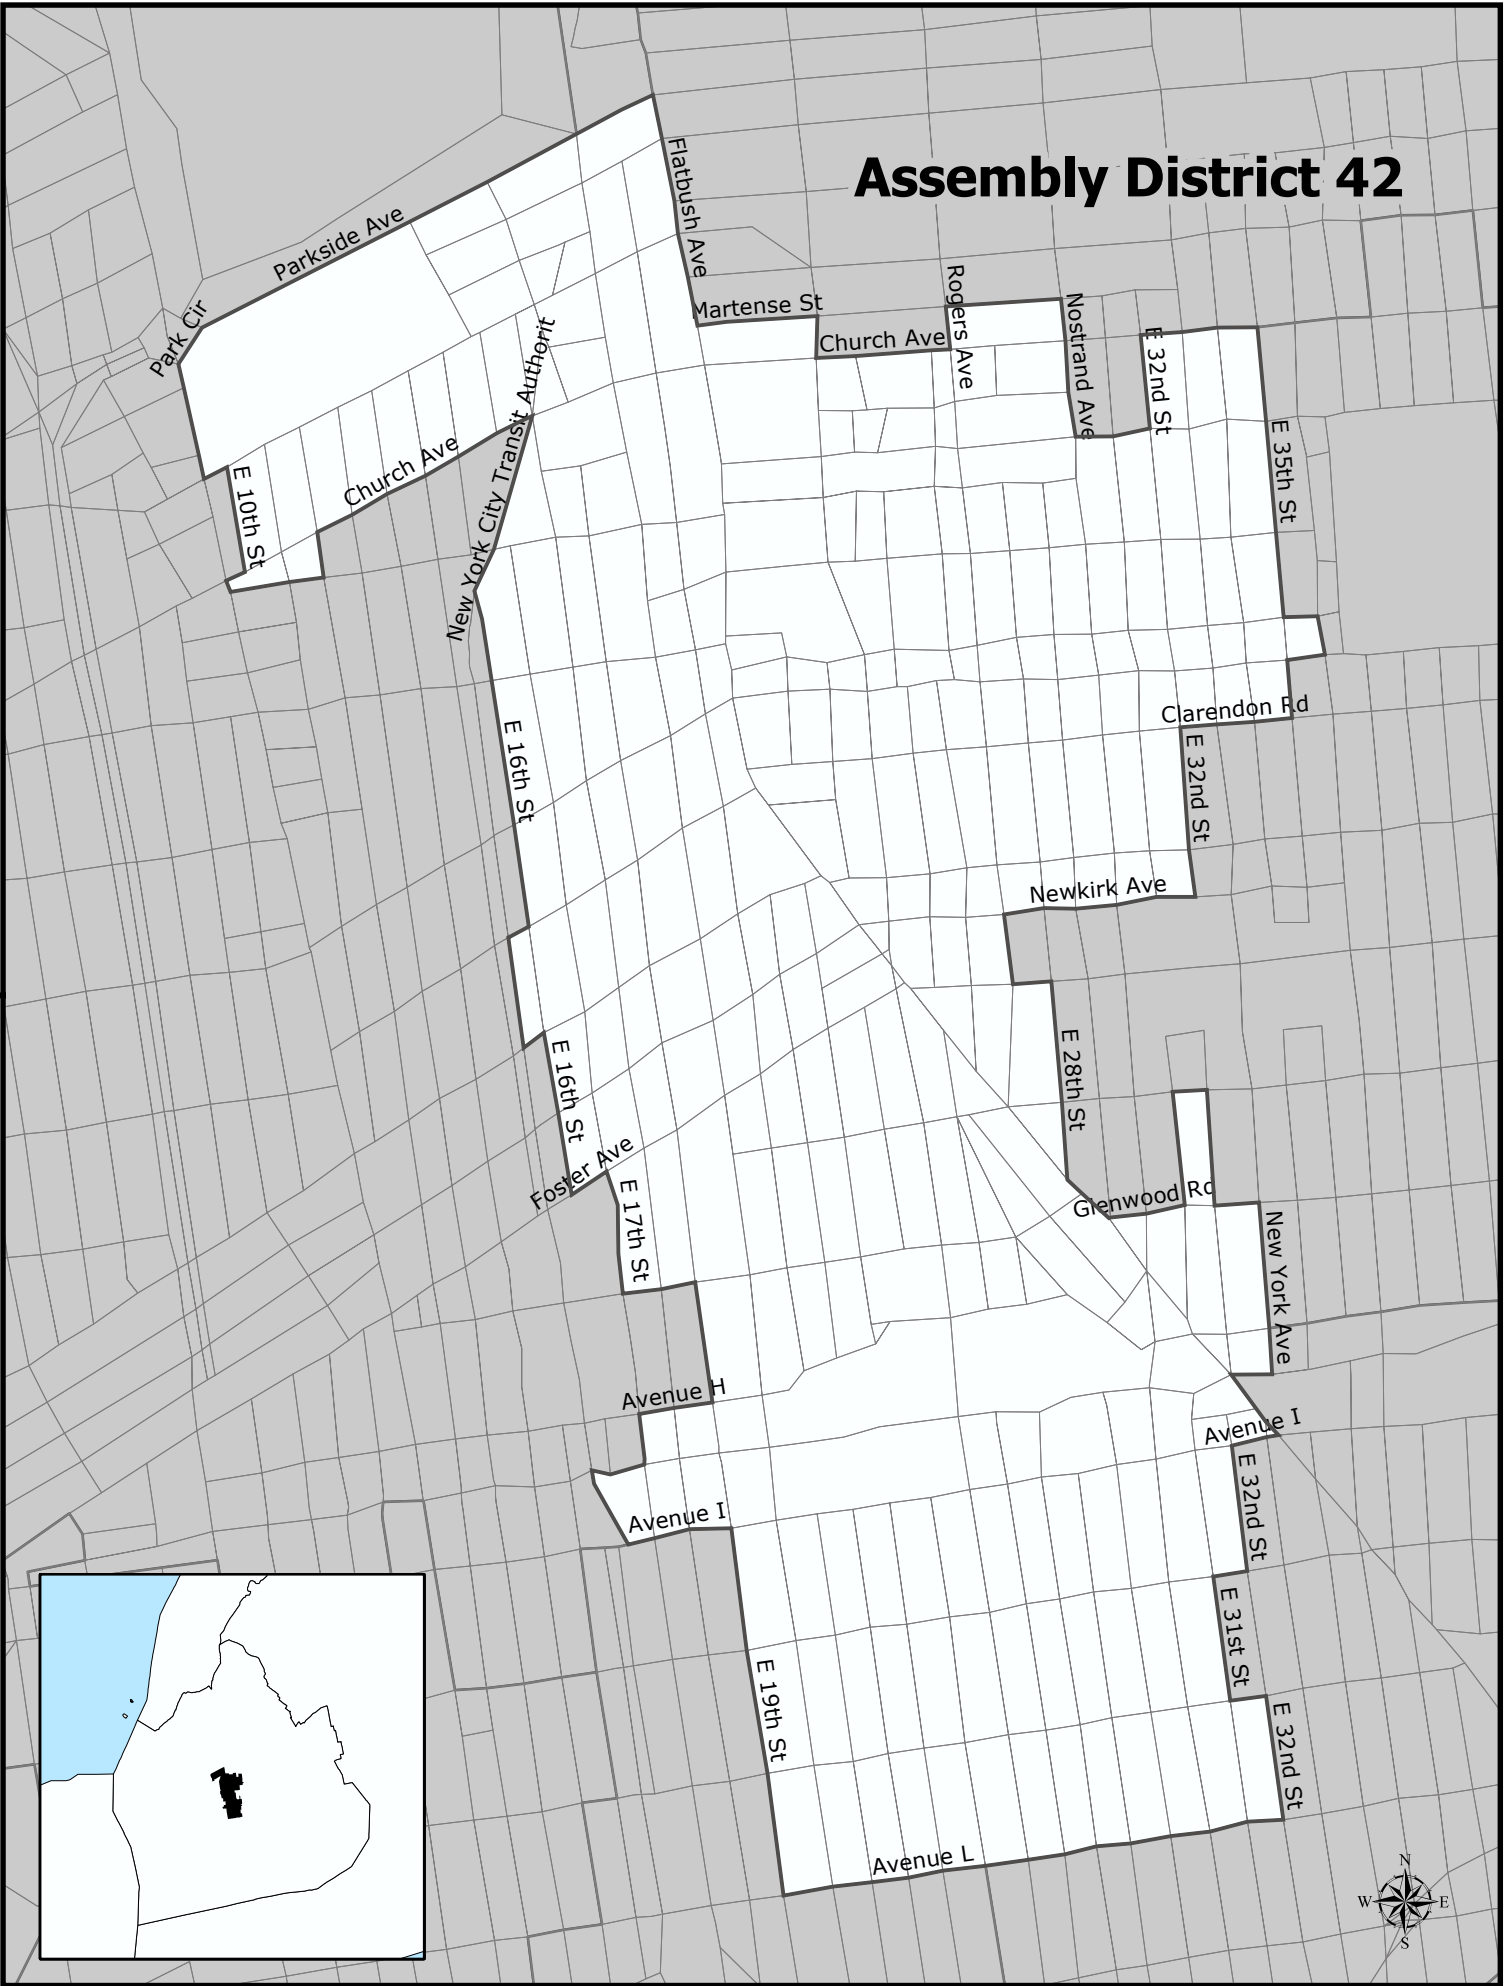

Assembly District 42

Assembly District 42

Total Population : 121,205
Deviation : -5,304
Dev. Percentage : -4.19

	NH White	NH Black	Hispanic	NH Amer Ind	NH Asian	NH Multi	NH Other
Total	16,205	79,083	17,227	228	3,657	4,172	633
Total %	13.37	65.25	14.21	0.19	3.02	3.44	0.52
Total18+	11,745	55,192	11,762	141	2,833	3,007	433
Total18%	13.80	64.85	13.82	0.17	3.33	3.53	0.51