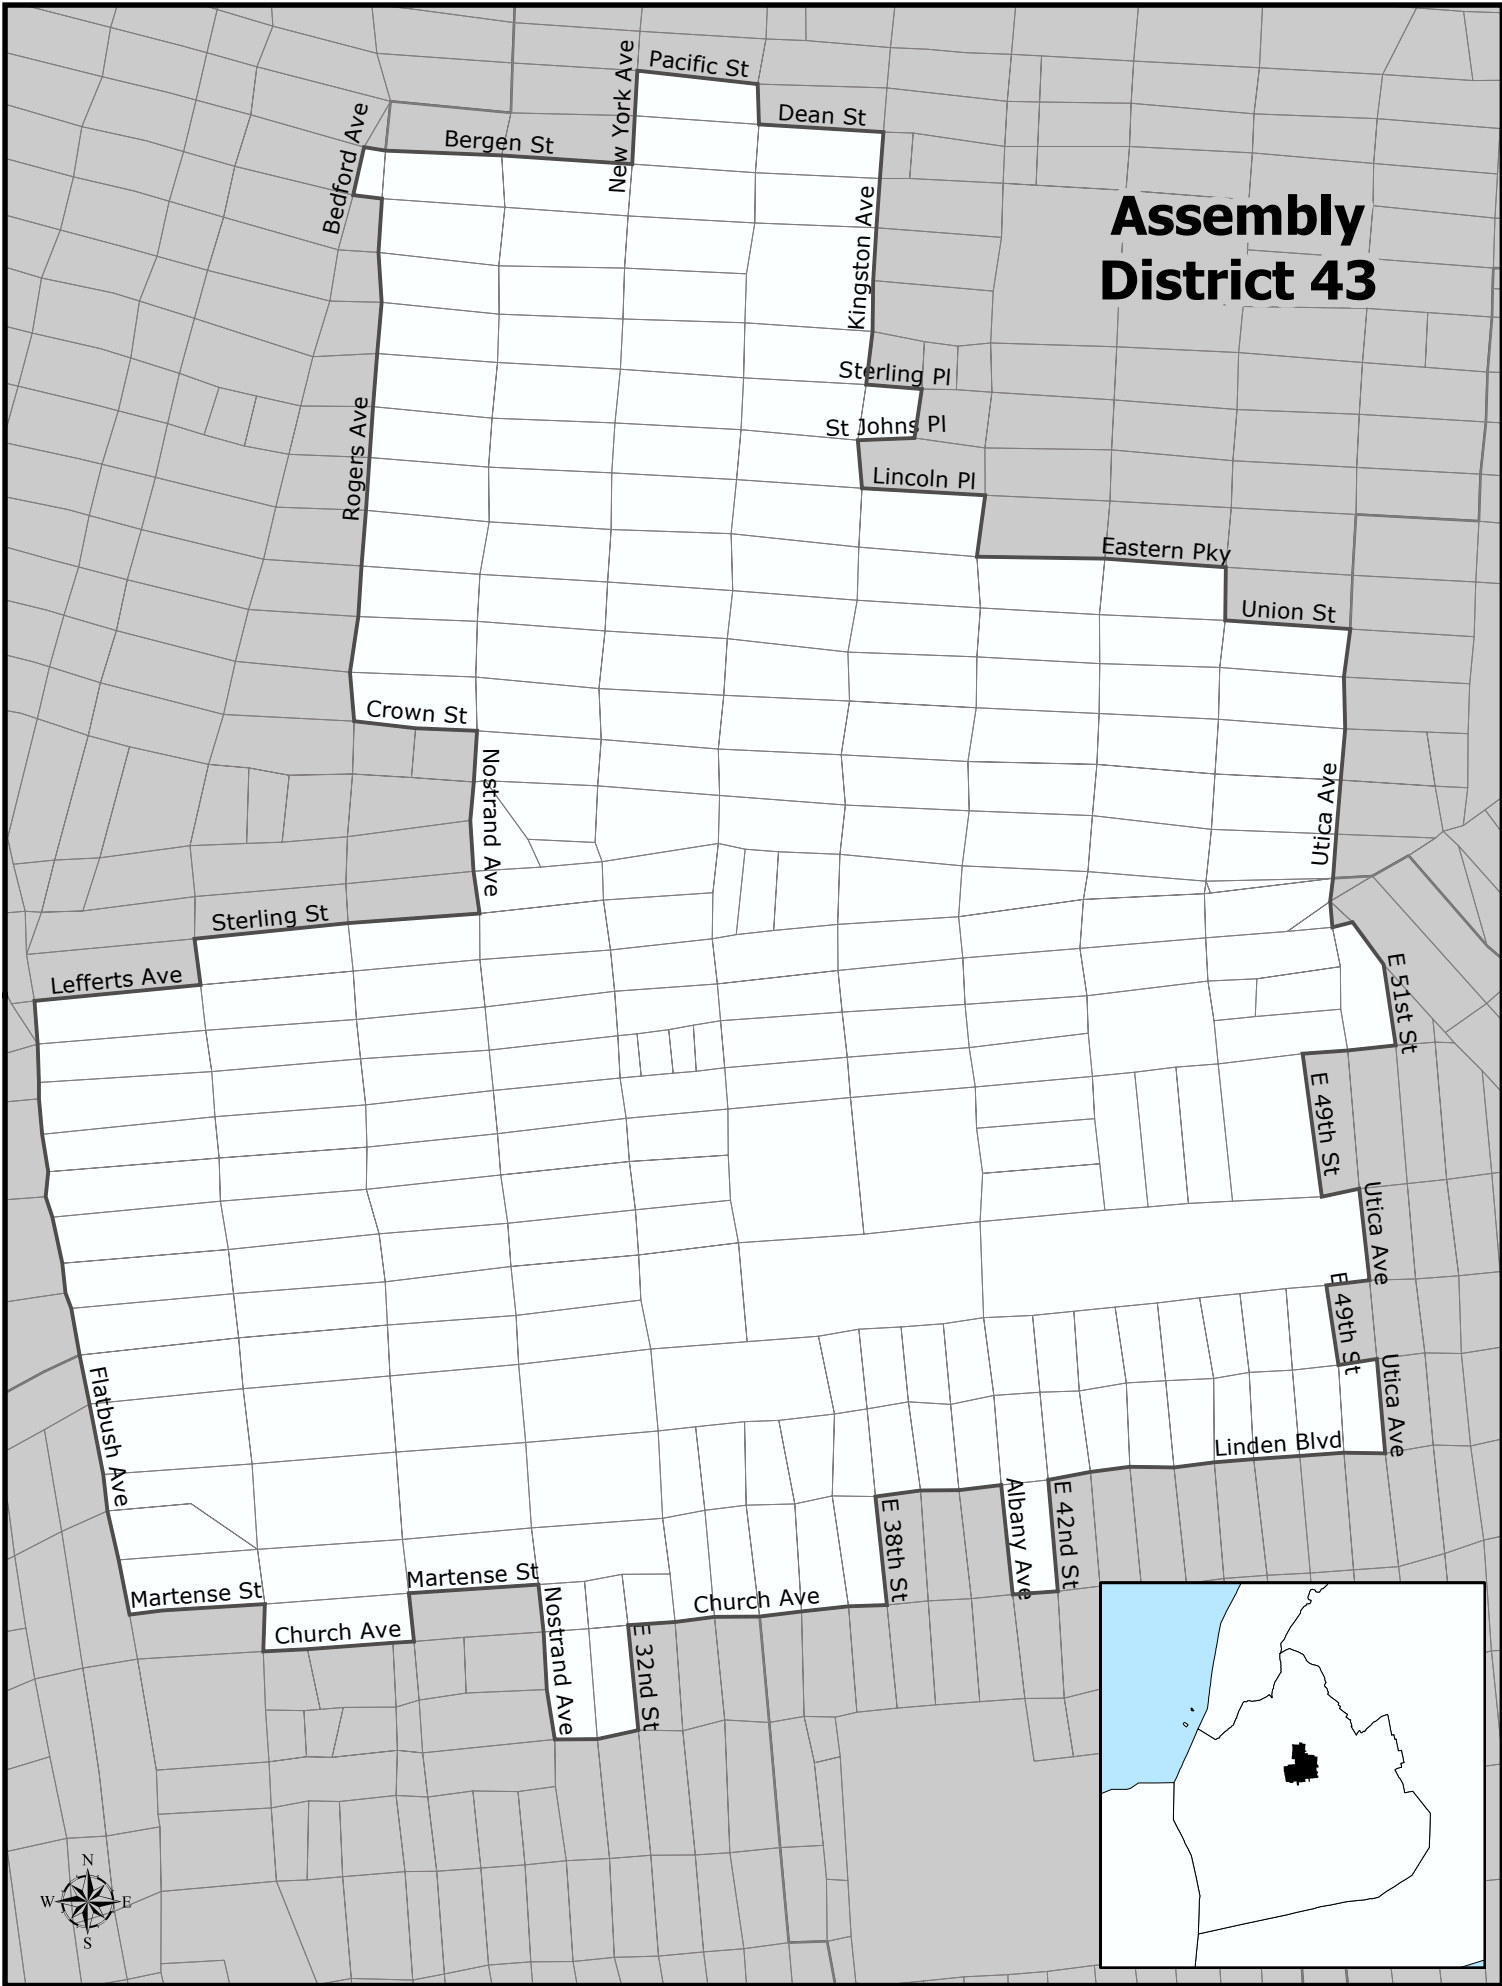

Assembly District 43

Assembly District 43

Total Population : 121,237
Deviation : -5,272
Dev. Percentage : -4.17

	NH White	NH Black	Hispanic	NH Amer Ind	NH Asian	NH Multi	NH Other
Total	12,117	95,040	8,450	198	1,265	3,223	944
Total %	9.99	78.39	6.97	0.16	1.04	2.66	0.78
Total18+	7,335	70,031	6,175	148	1,049	2,461	619
Total18%	8.35	79.75	7.03	0.17	1.19	2.80	0.70