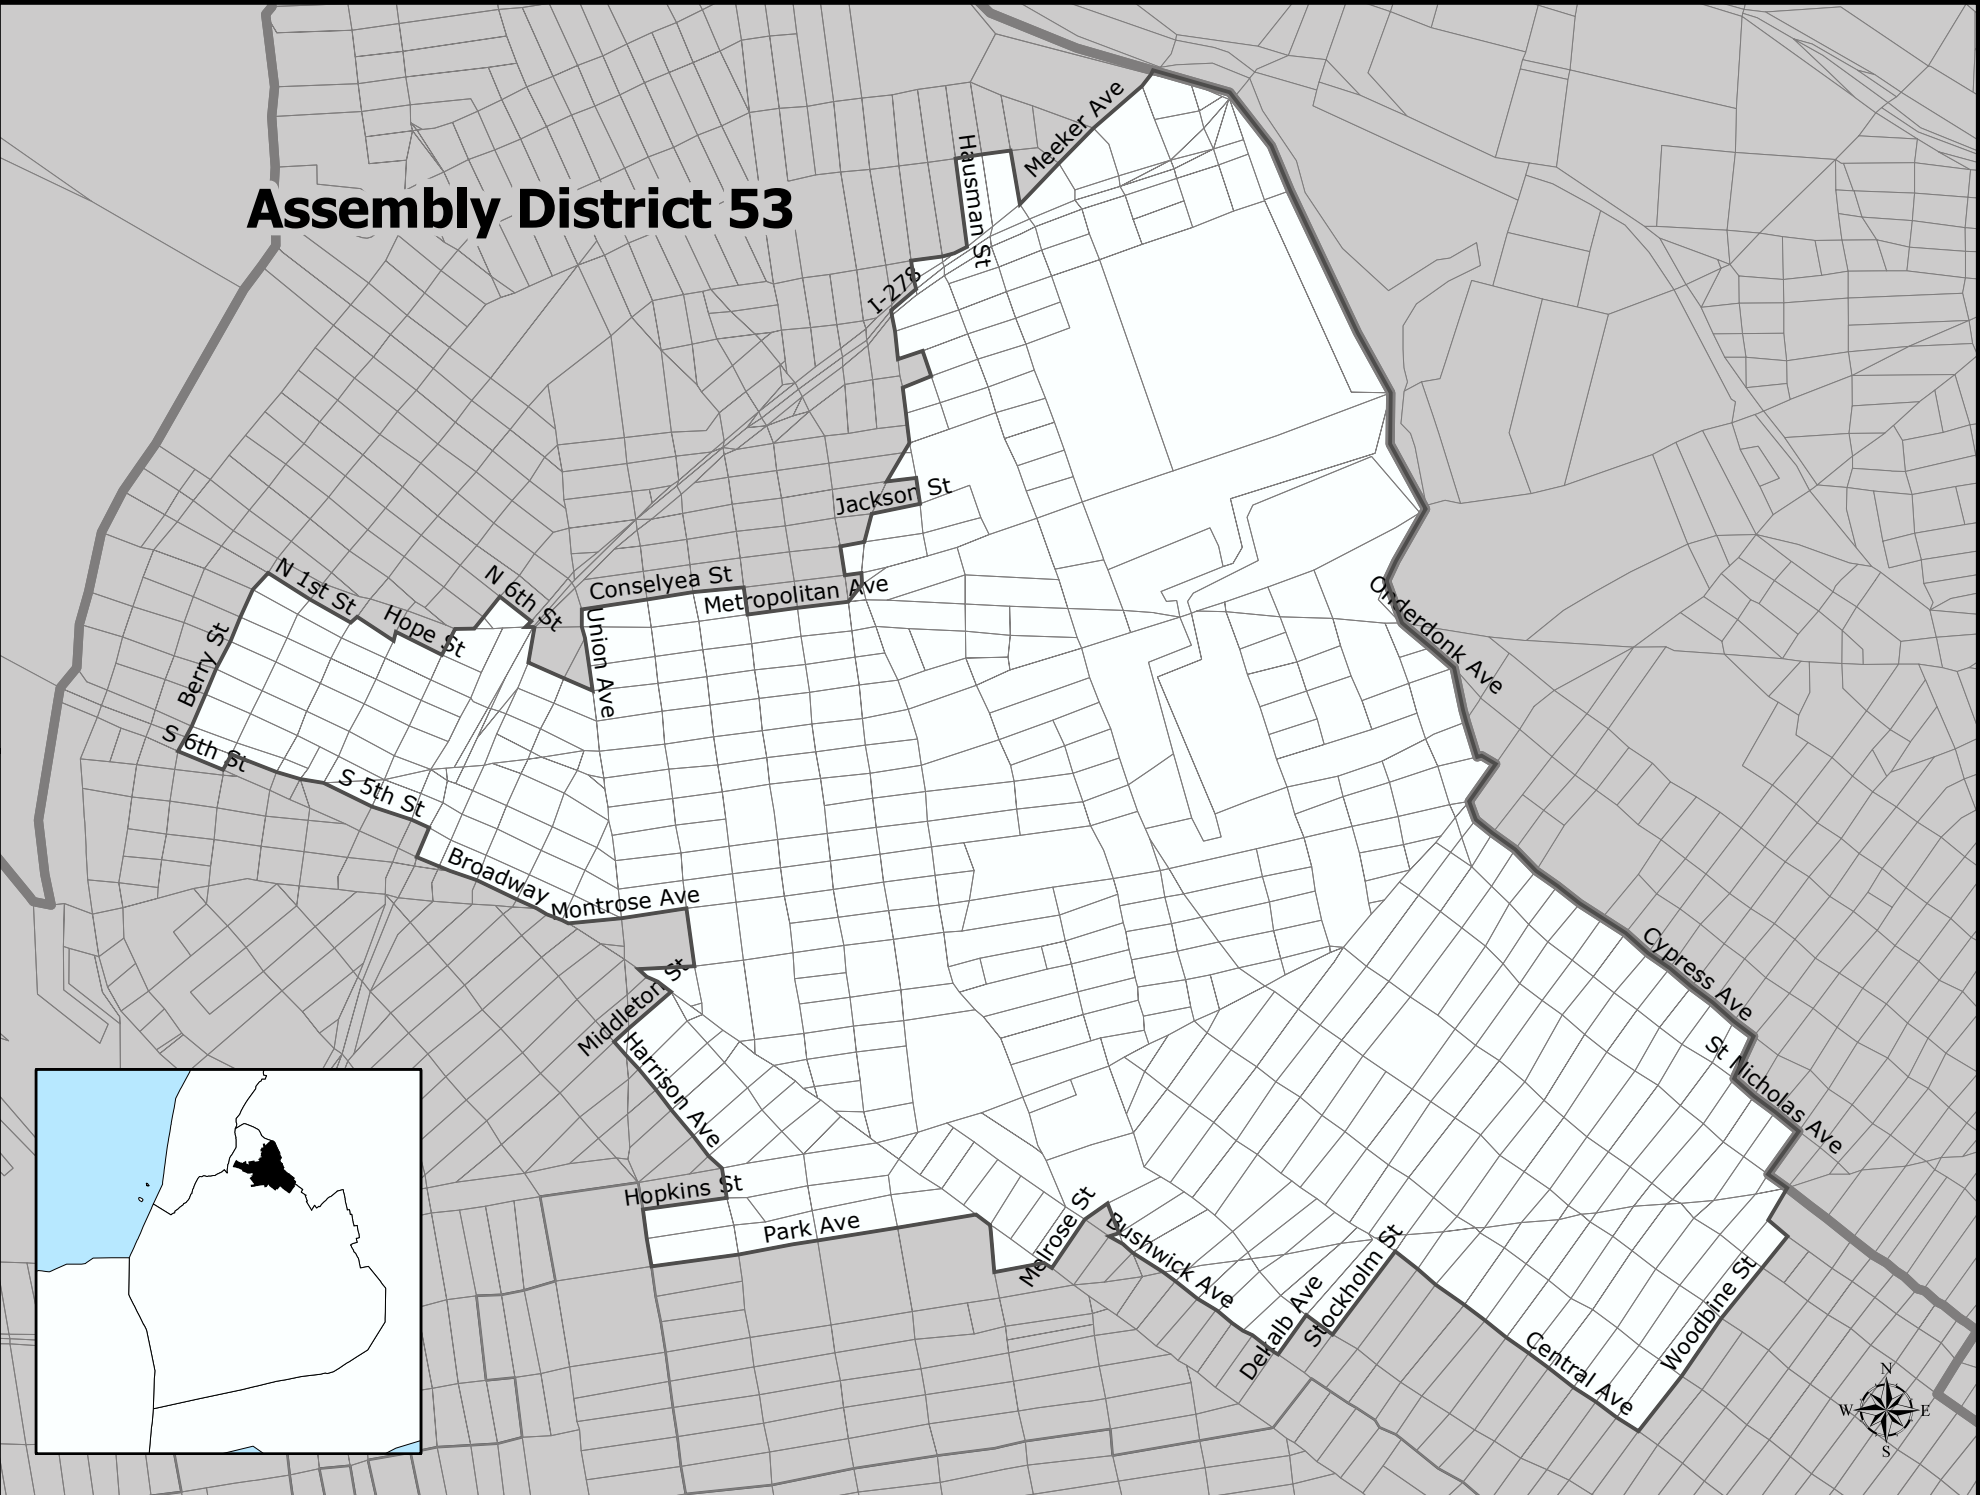

Assembly District 53

Assembly District 53

Total Population : 121,210
Deviation : -5,299
Dev. Percentage : -4.19

	NH White	NH Black	Hispanic	NH Amer Ind	NH Asian	NH Multi	NH Other
Total	12,737	11,596	88,189	267	5,599	2,032	790
Total %	10.51	9.57	72.76	0.22	4.62	1.68	0.65
Total18+	11,093	7,782	59,359	138	4,366	1,531	560
Total18%	13.08	9.17	69.97	0.16	5.15	1.80	0.66