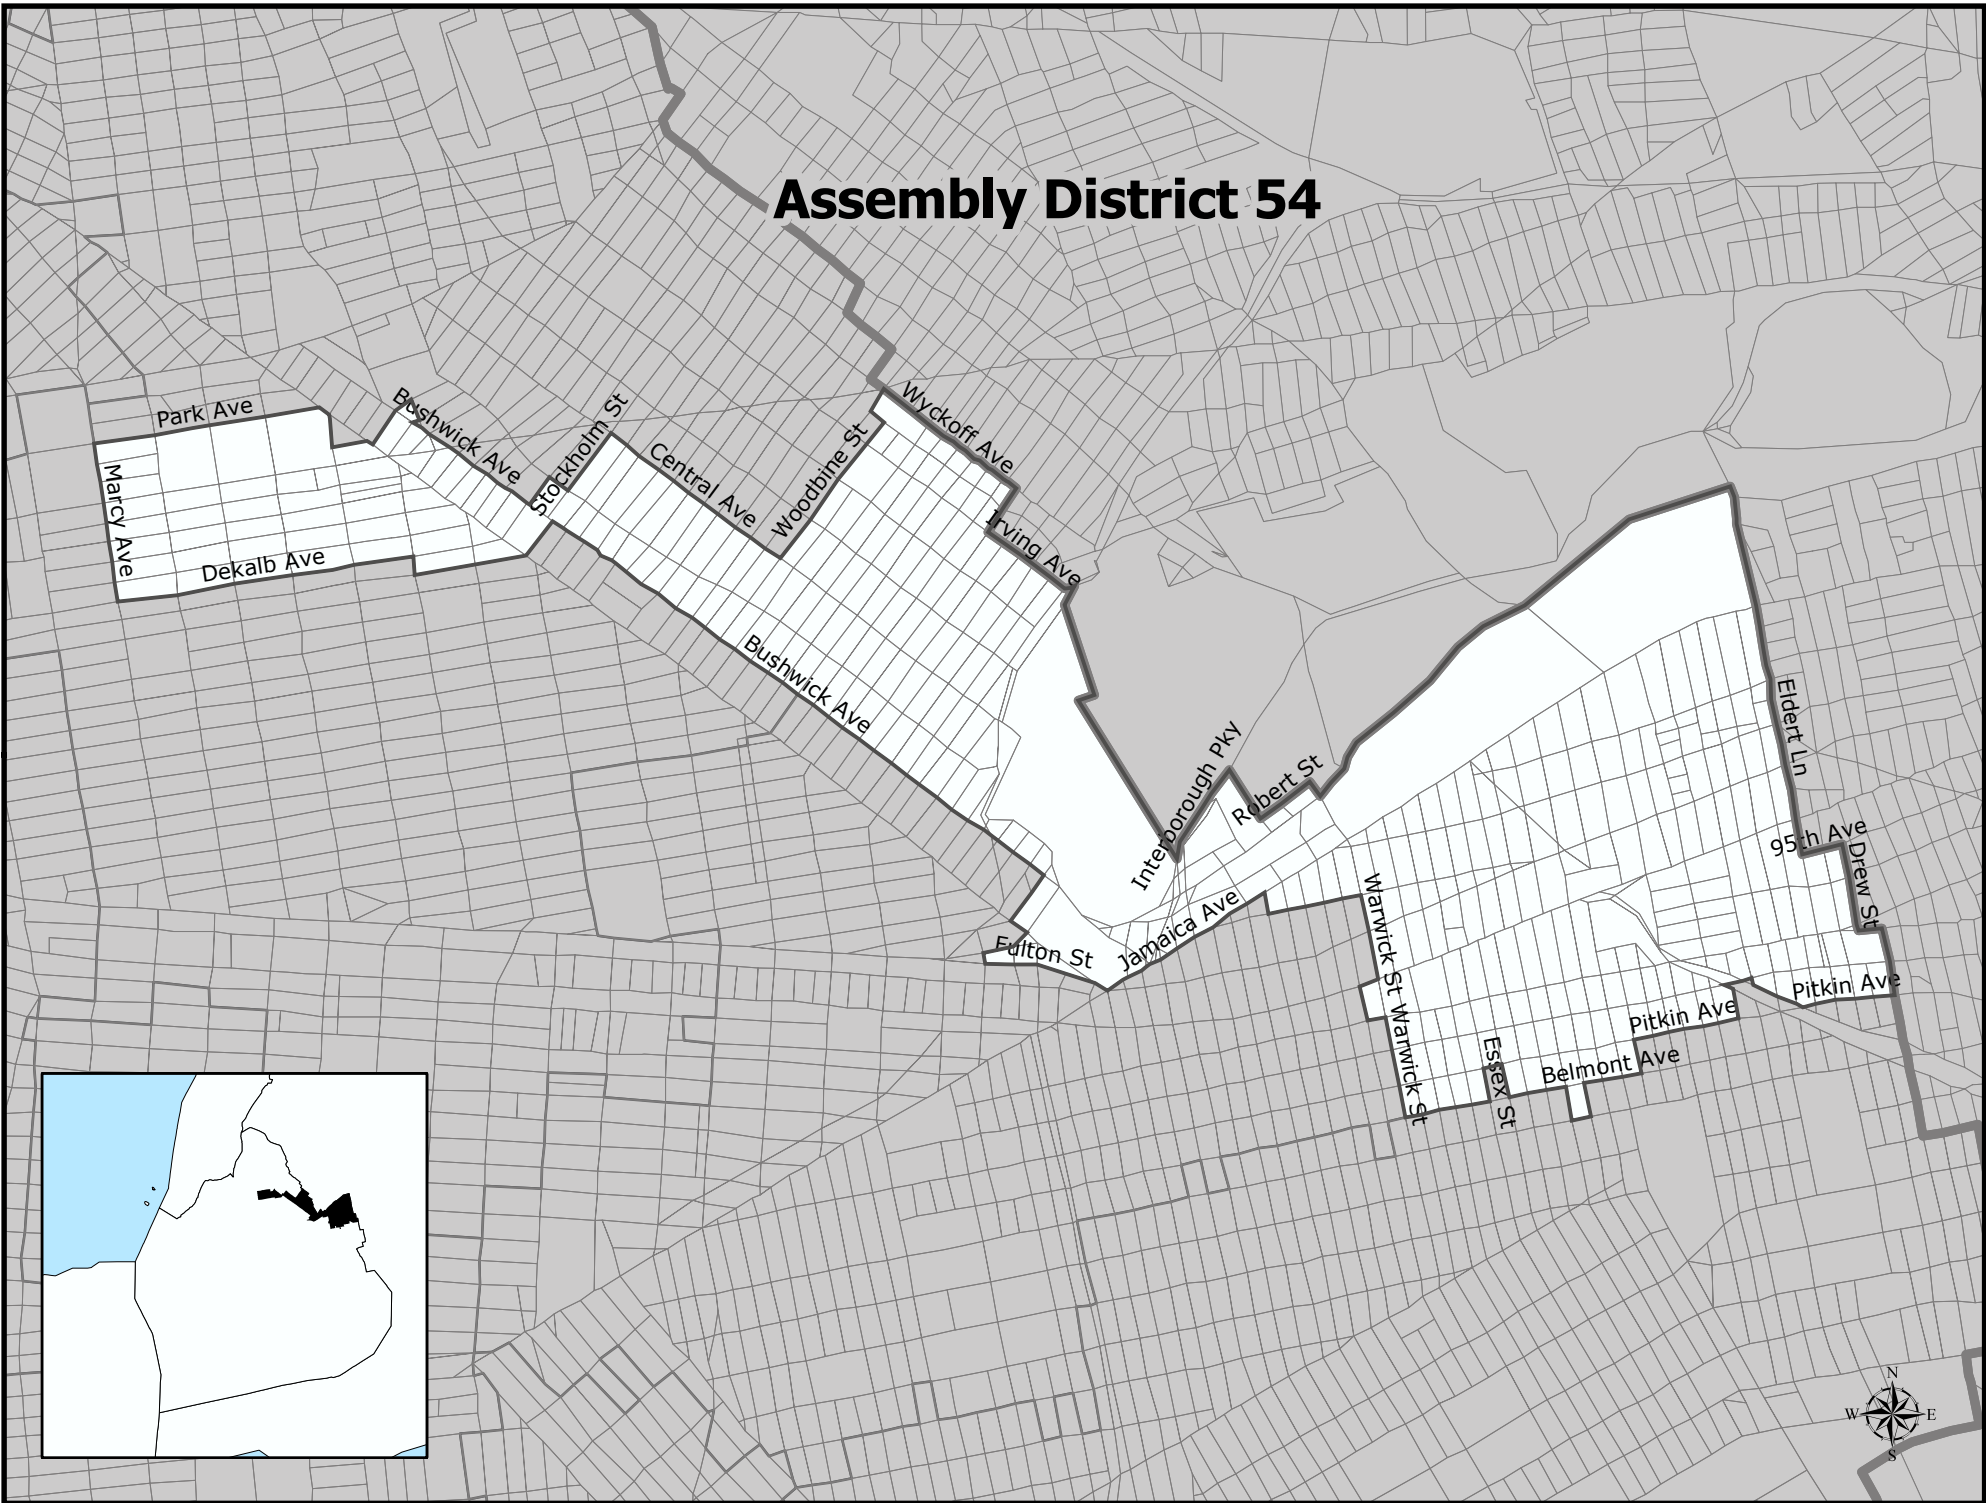

# Assembly District 54

# Assembly District 54

**Total Population :** 121,211  
**Deviation :** -5,298  
**Dev. Percentage :** -4.19

	NH White	NH Black	Hispanic	NH Amer Ind	NH Asian	NH Multi	NH Other
Total	3,356	40,570	65,996	556	4,969	3,732	2,032
Total %	2.77	33.47	54.45	0.46	4.10	3.08	1.68
Total18+	2,718	26,553	43,057	332	3,600	2,648	1,418
Total18%	3.38	33.06	53.60	0.41	4.48	3.30	1.77