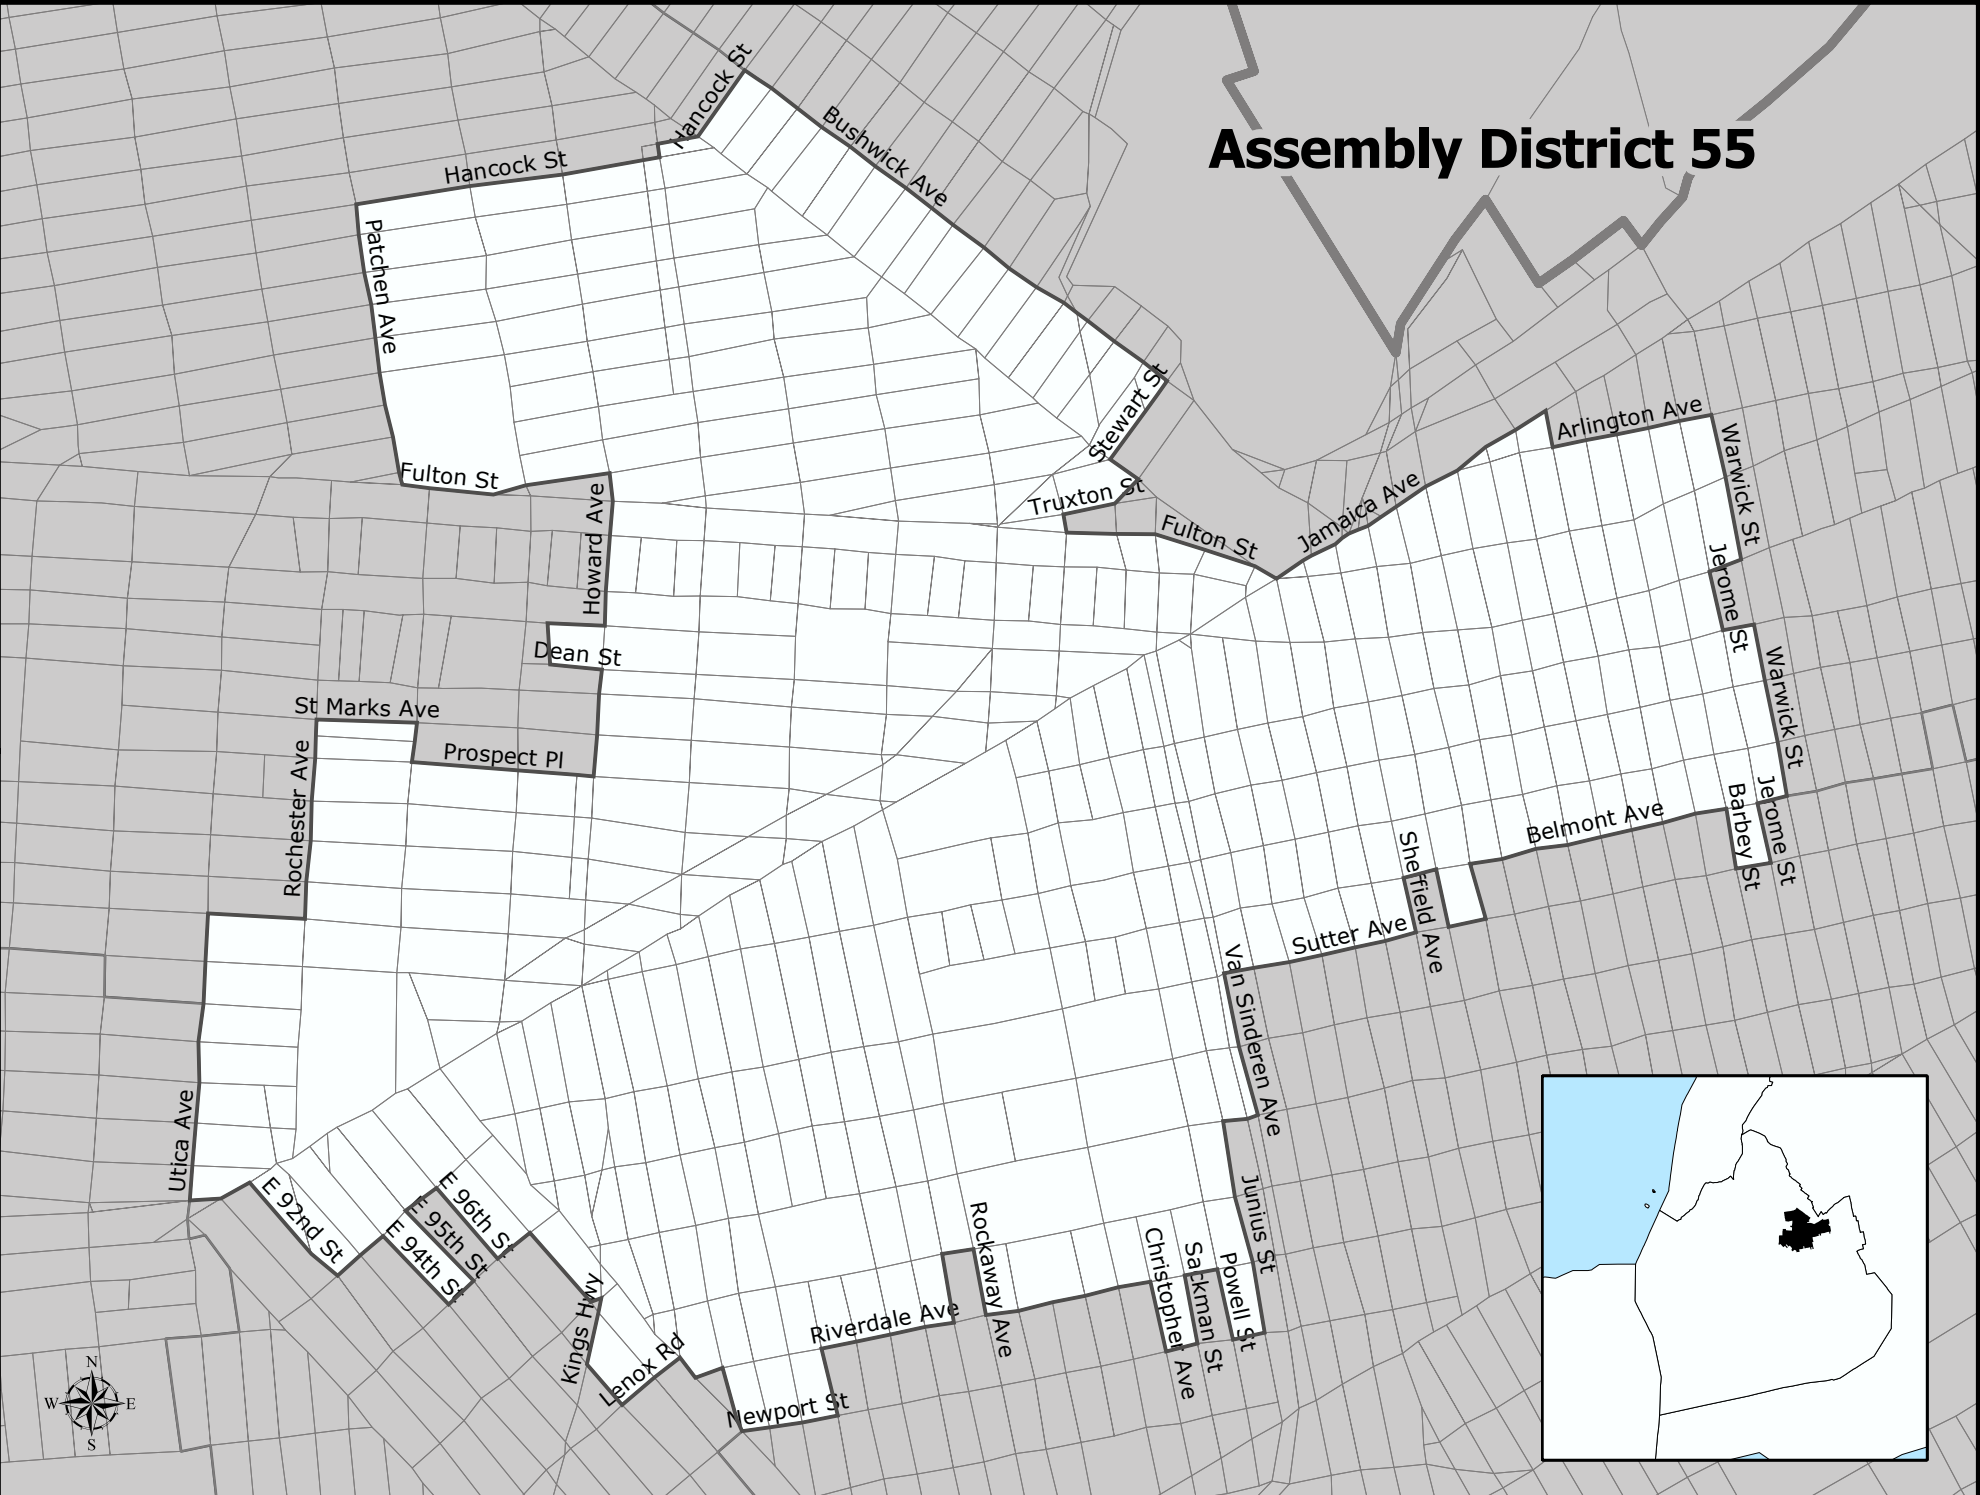

# Assembly District 55

# Assembly District 55

**Total Population :** 121,211  
**Deviation :** -5,298  
**Dev. Percentage :** -4.19

	NH White	NH Black	Hispanic	NH Amer Ind	NH Asian	NH Multi	NH Other
Total	1,180	92,110	24,470	306	747	2,028	370
Total %	0.97	75.99	20.19	0.25	0.62	1.67	0.31
Total18+	873	59,660	15,417	210	573	1,481	248
Total18%	1.11	76.04	19.65	0.27	0.73	1.89	0.32