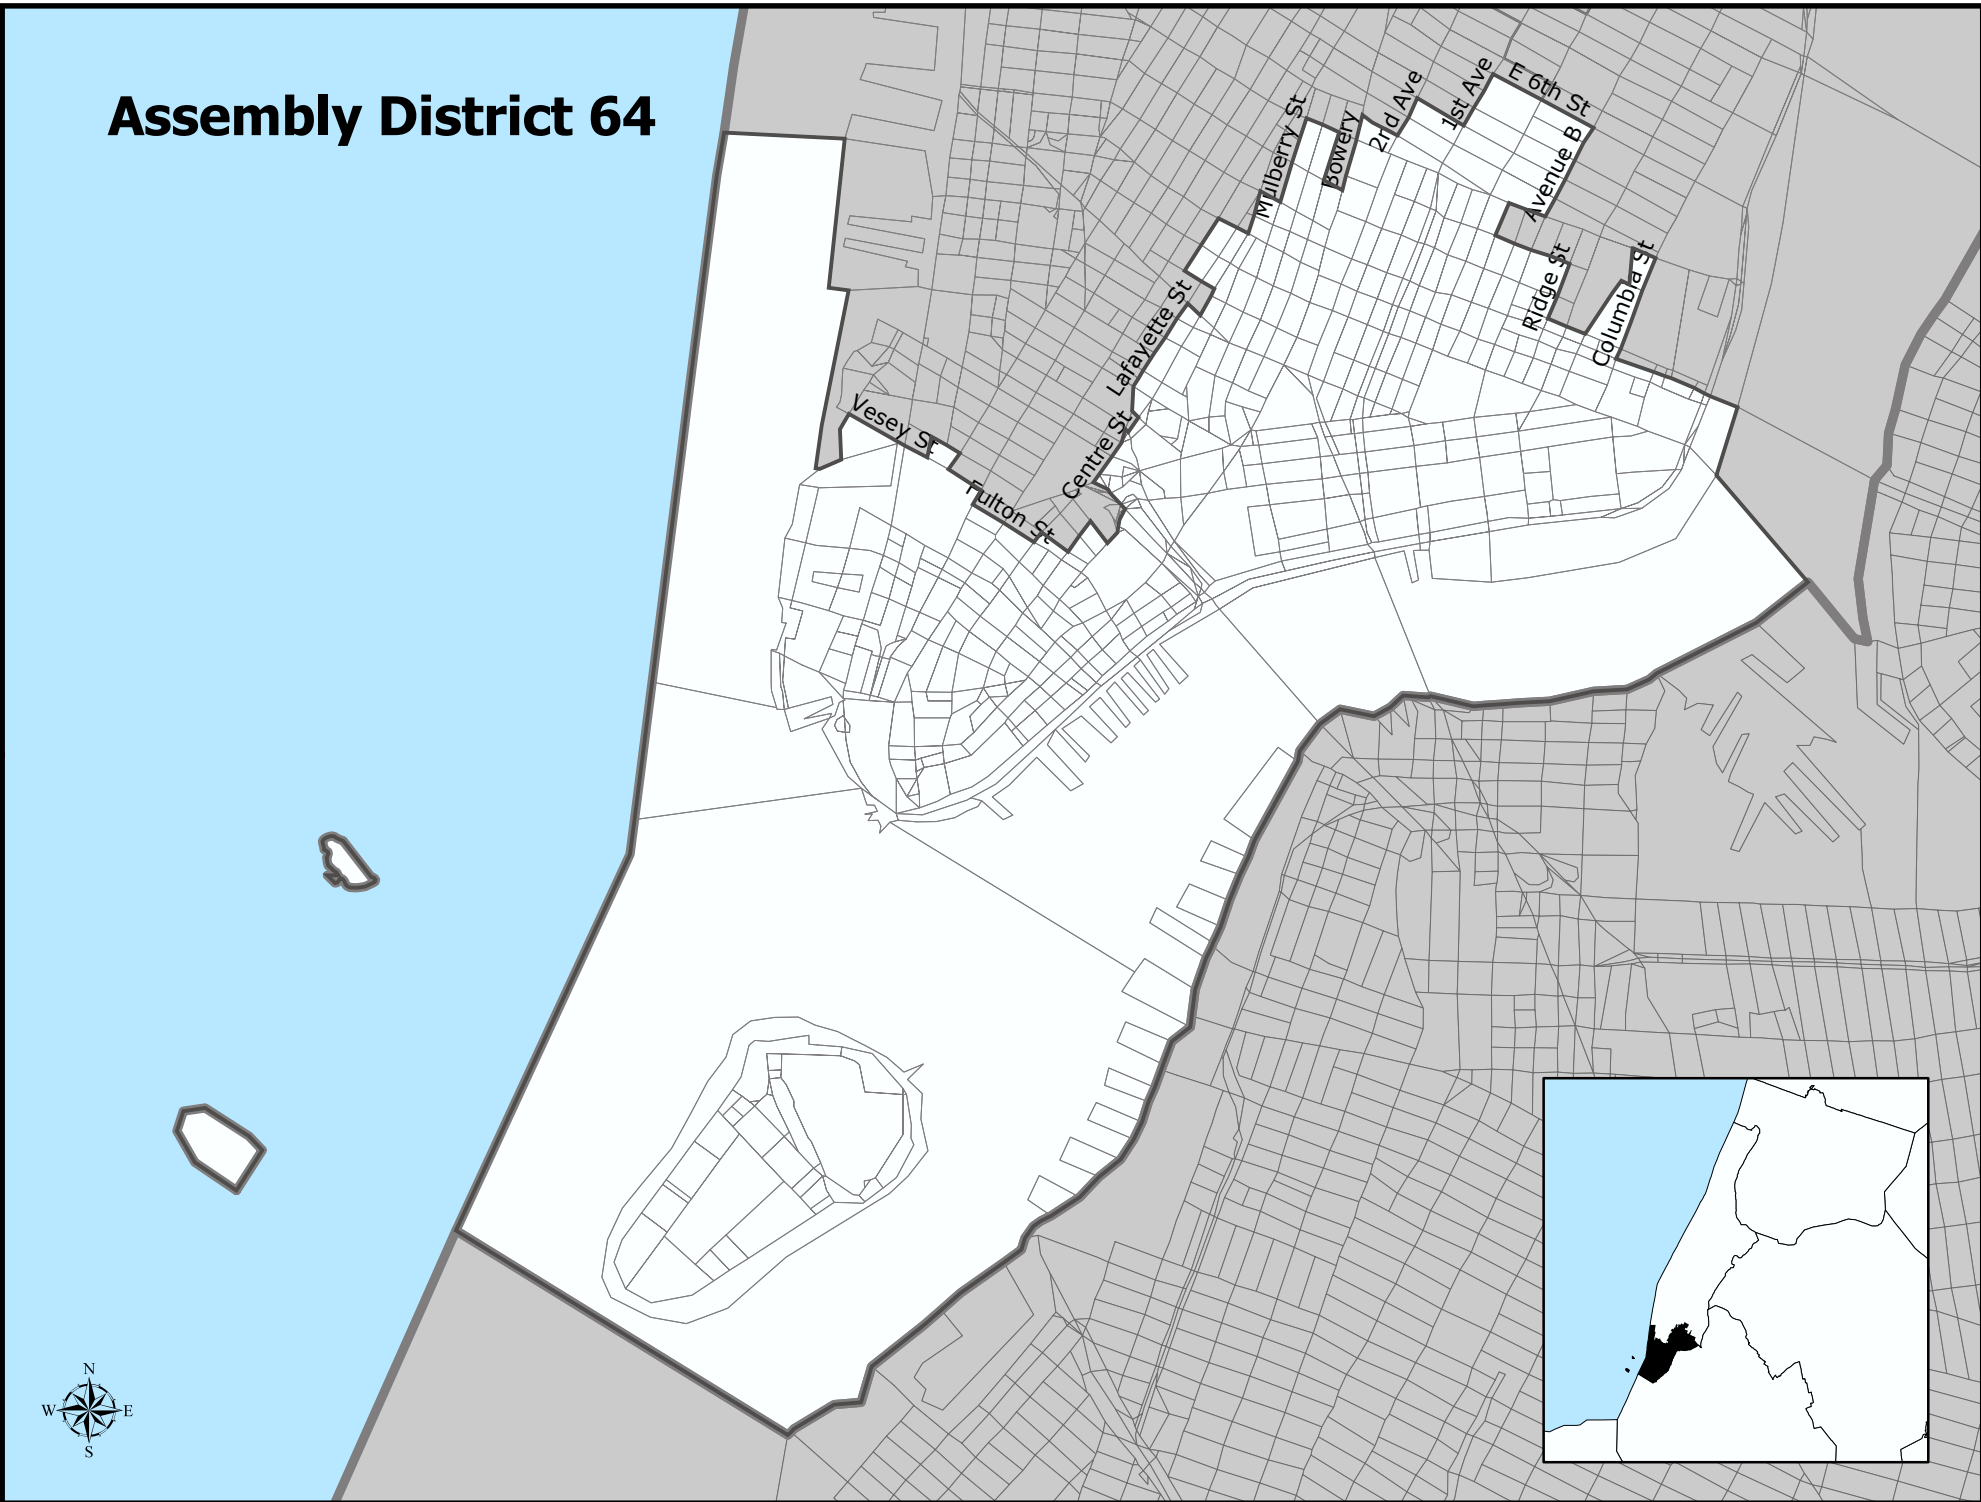

Assembly District 64

Assembly District 64

Total Population : 128,095
Deviation : 1,586
Dev. Percentage : 1.25

	NH White	NH Black	Hispanic	NH Amer Ind	NH Asian	NH Multi	NH Other
Total	35,070	6,482	21,978	140	61,349	2,595	481
Total %	27.38	5.06	17.16	0.11	47.89	2.03	0.38
Total18+	32,379	5,255	16,688	114	50,613	2,102	409
Total18%	30.10	4.89	15.52	0.11	47.06	1.95	0.38