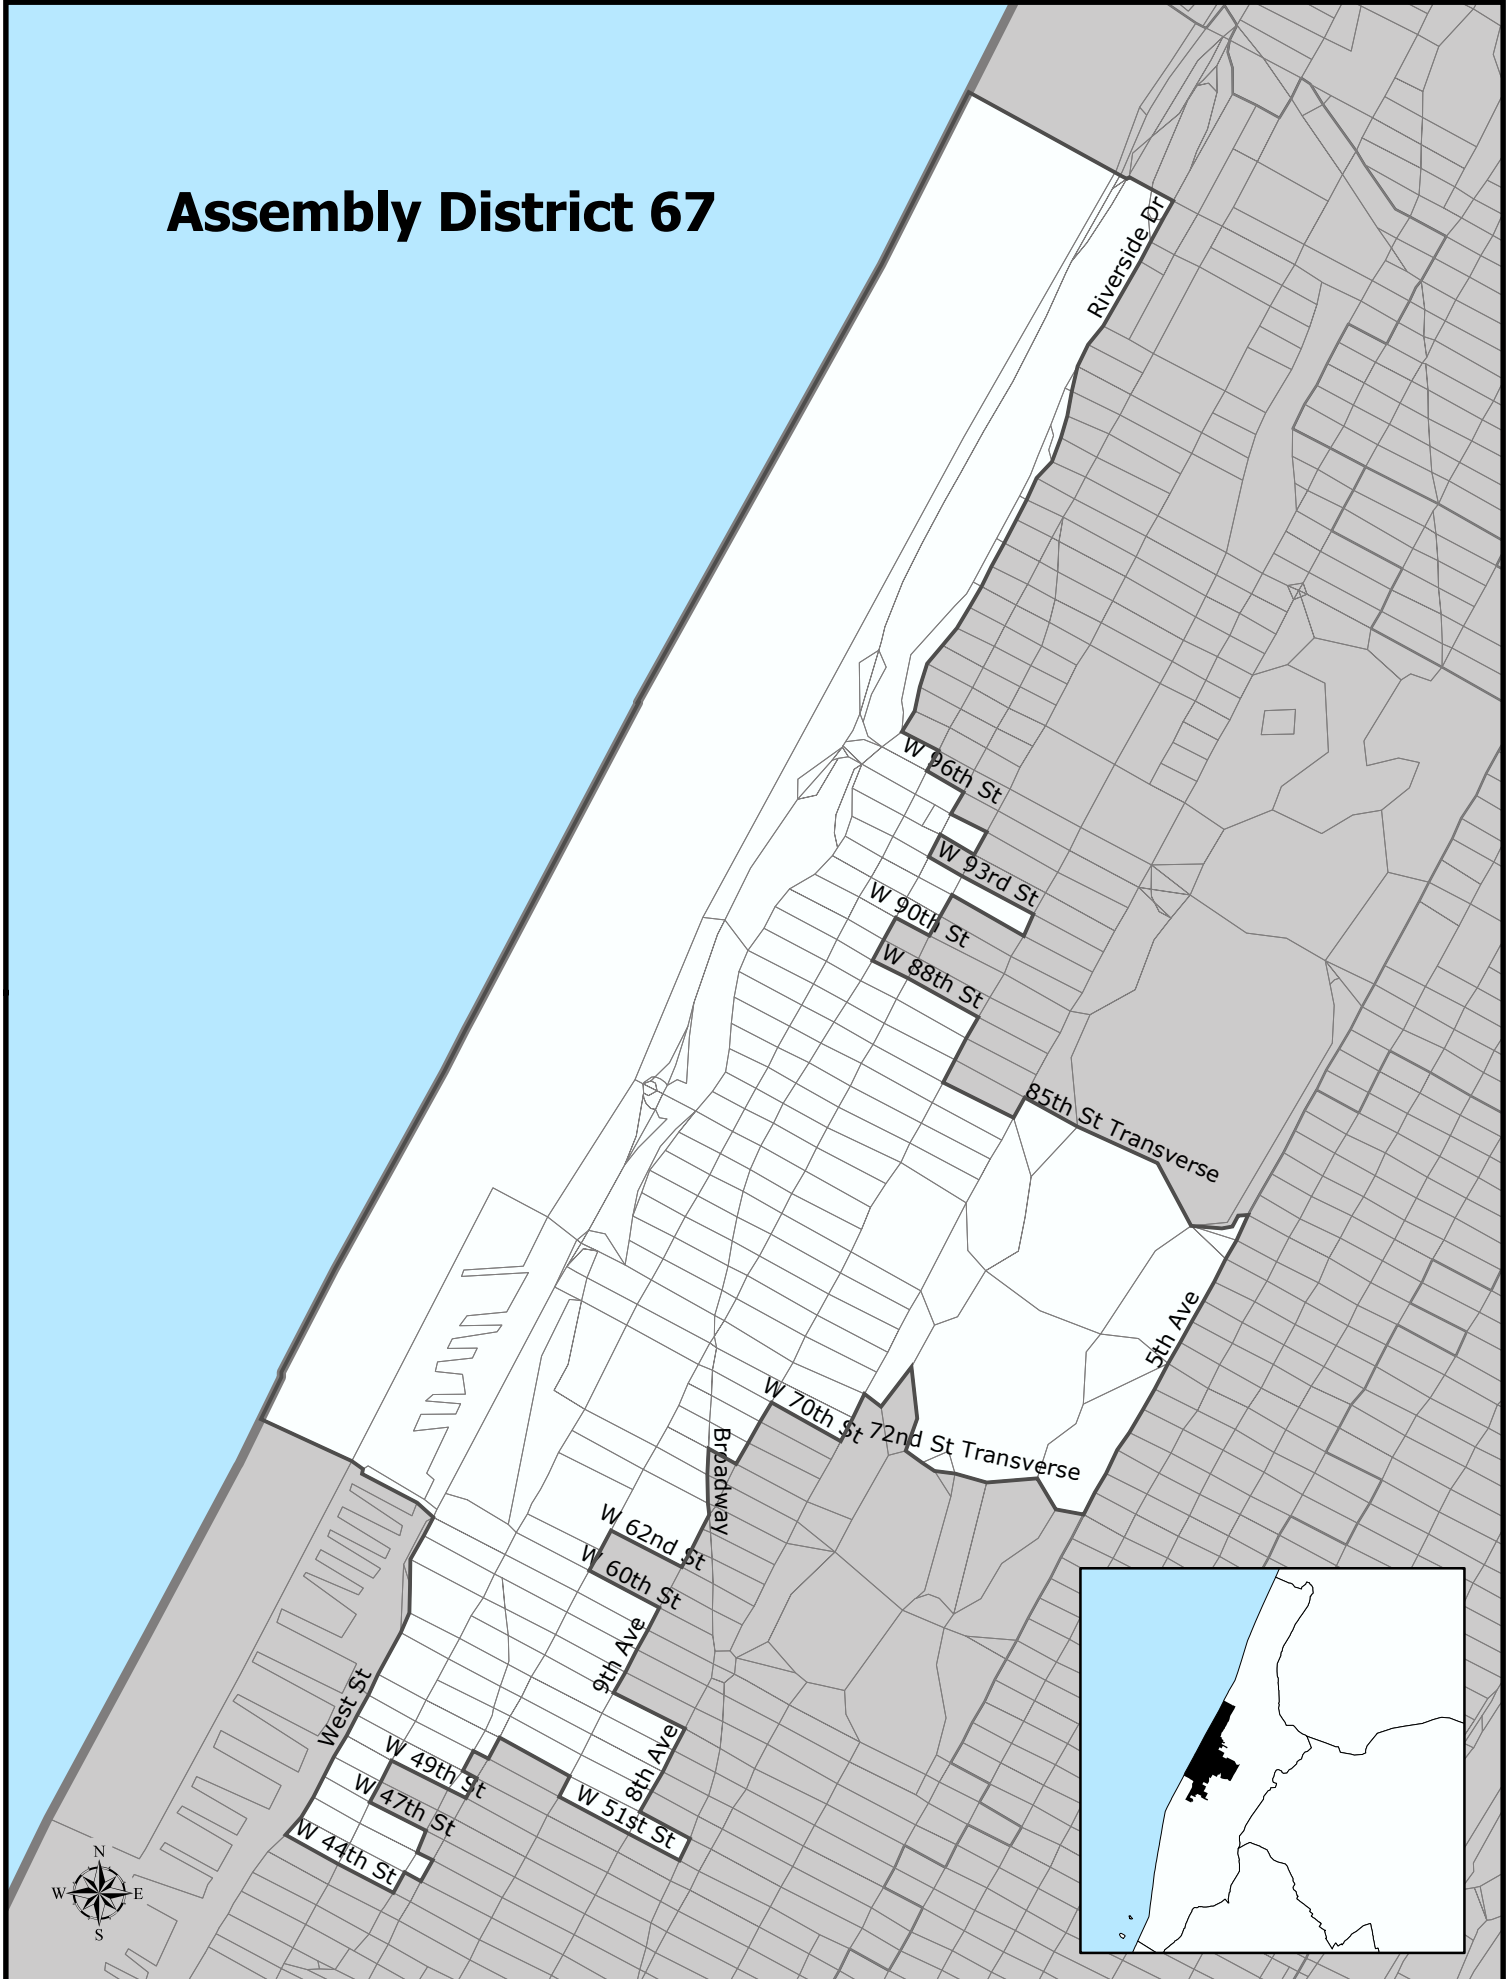

Assembly District 67

Assembly District 67

Total Population : 128,116
Deviation : 1,607
Dev. Percentage : 1.27

| | NH White | NH Black | Hispanic | NH Amer Ind | NH Asian | NH Multi | NH Other |
|----------|----------|----------|----------|-------------|----------|----------|----------|
| Total | 95,300 | 6,892 | 14,815 | 131 | 8,110 | 2,368 | 500 |
| Total % | 74.39 | 5.38 | 11.56 | 0.10 | 6.33 | 1.85 | 0.39 |
| Total18+ | 85,497 | 5,976 | 12,156 | 116 | 7,417 | 1,853 | 405 |
| Total18% | 75.38 | 5.27 | 10.72 | 0.10 | 6.54 | 1.63 | 0.36 |