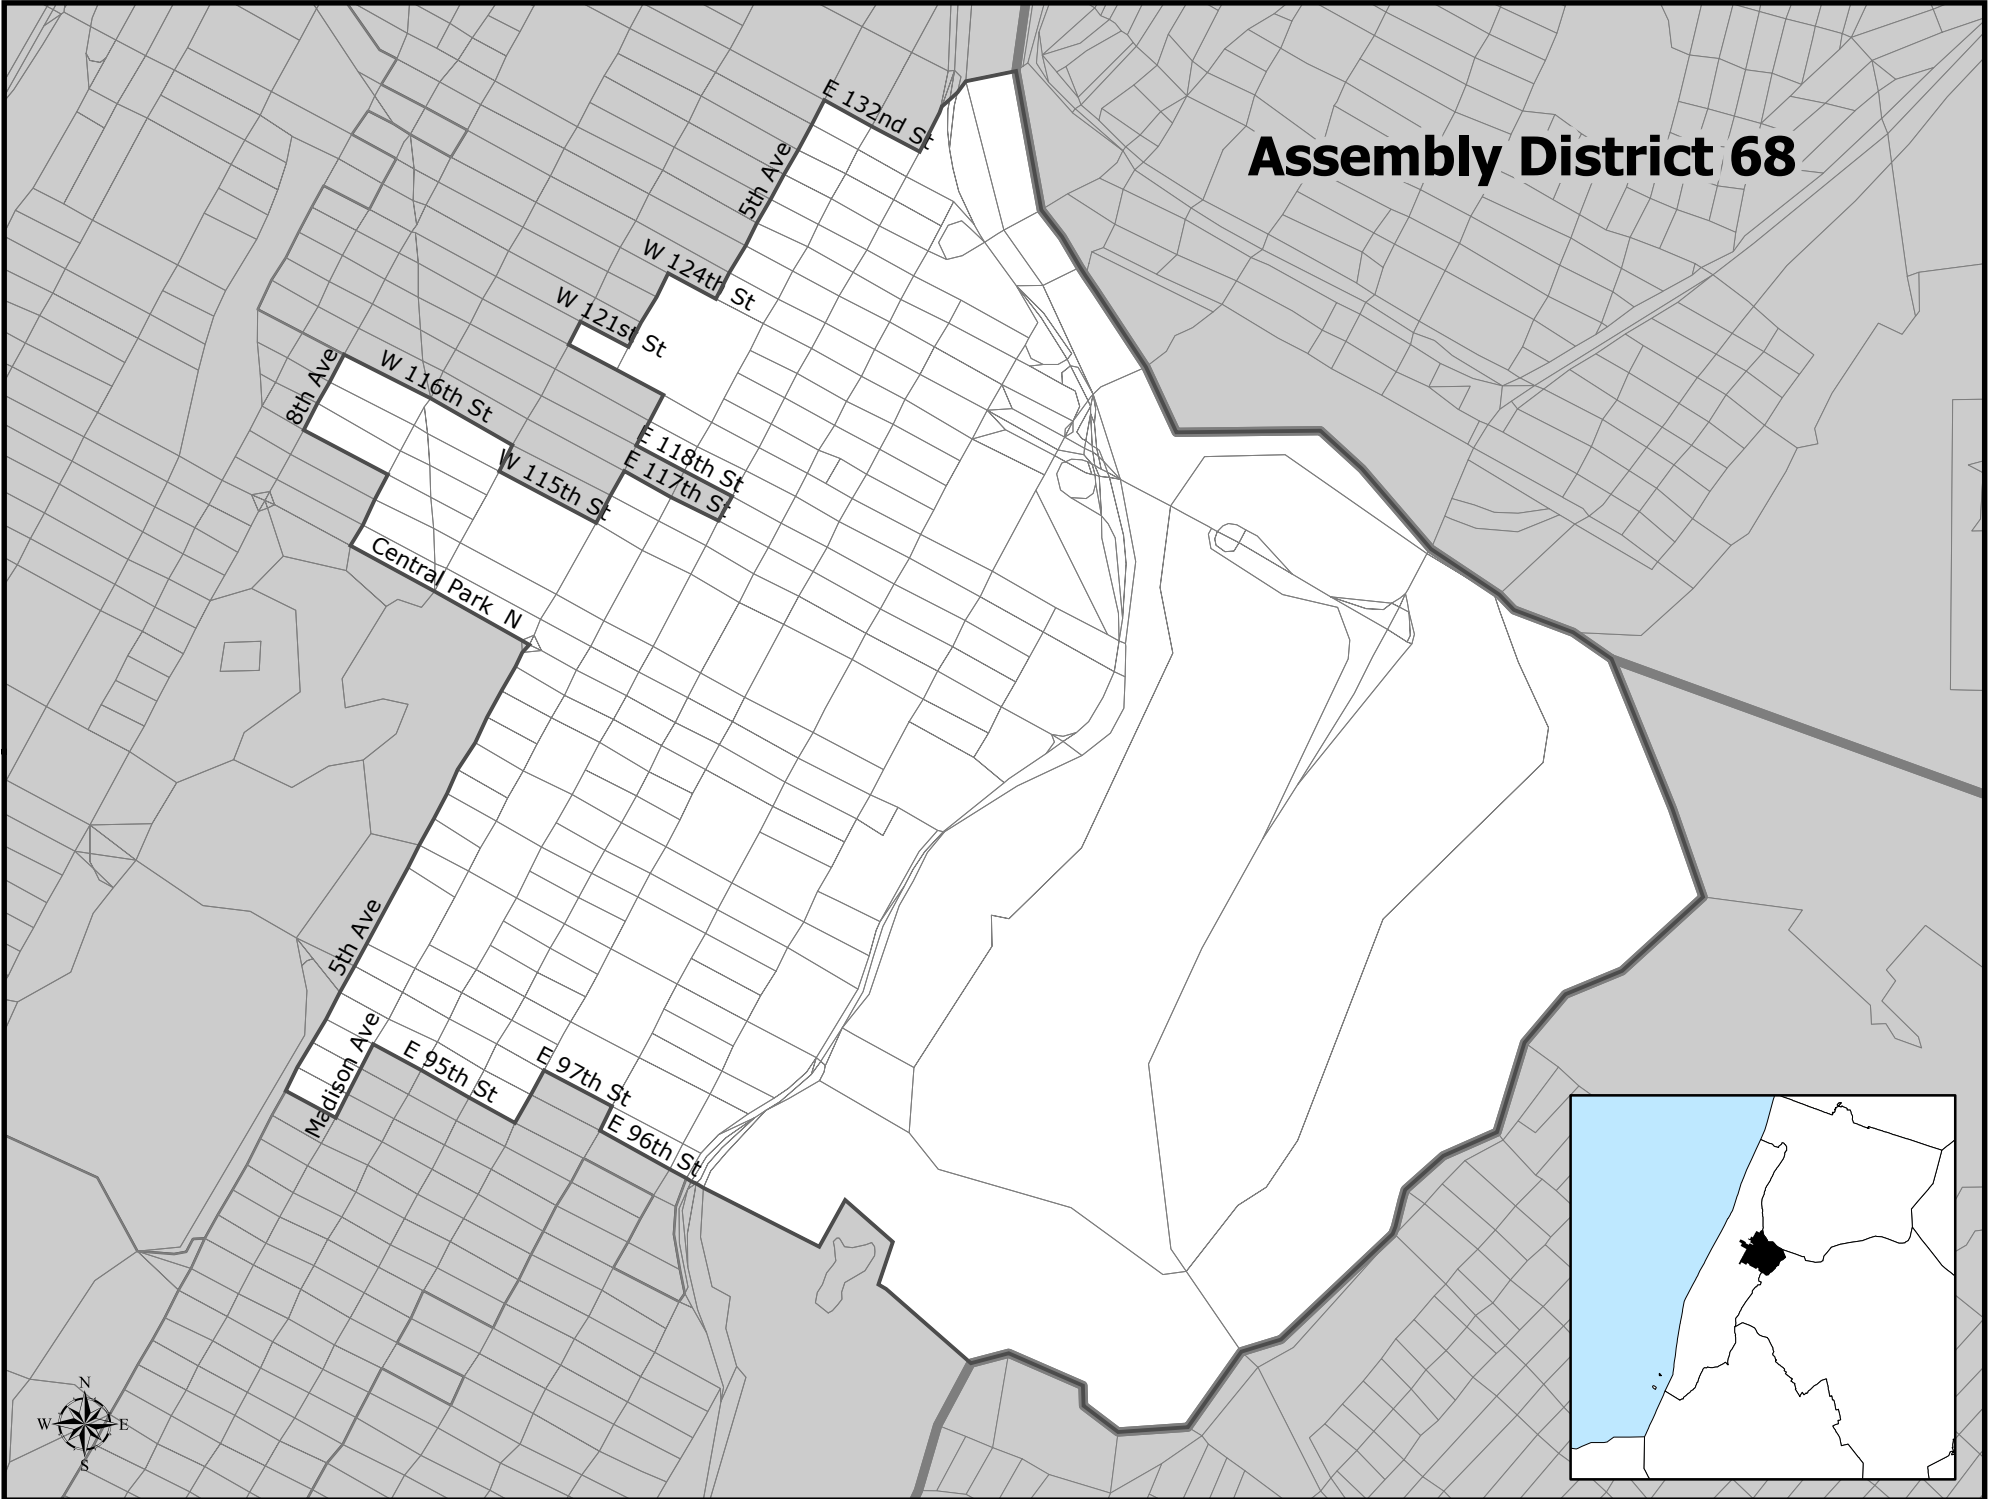

# Assembly District 68

# Assembly District 68

Total Population : 128,080  
Deviation : 1,571  
Dev. Percentage : 1.24

	NH White	NH Black	Hispanic	NH Amer Ind	NH Asian	NH Multi	NH Other
Total	11,854	46,551	63,379	269	3,330	2,258	439
Total %	9.26	36.35	49.48	0.21	2.60	1.76	0.34
Total18+	10,152	33,129	44,302	189	2,792	1,650	349
Total18%	10.97	35.79	47.86	0.20	3.02	1.78	0.38