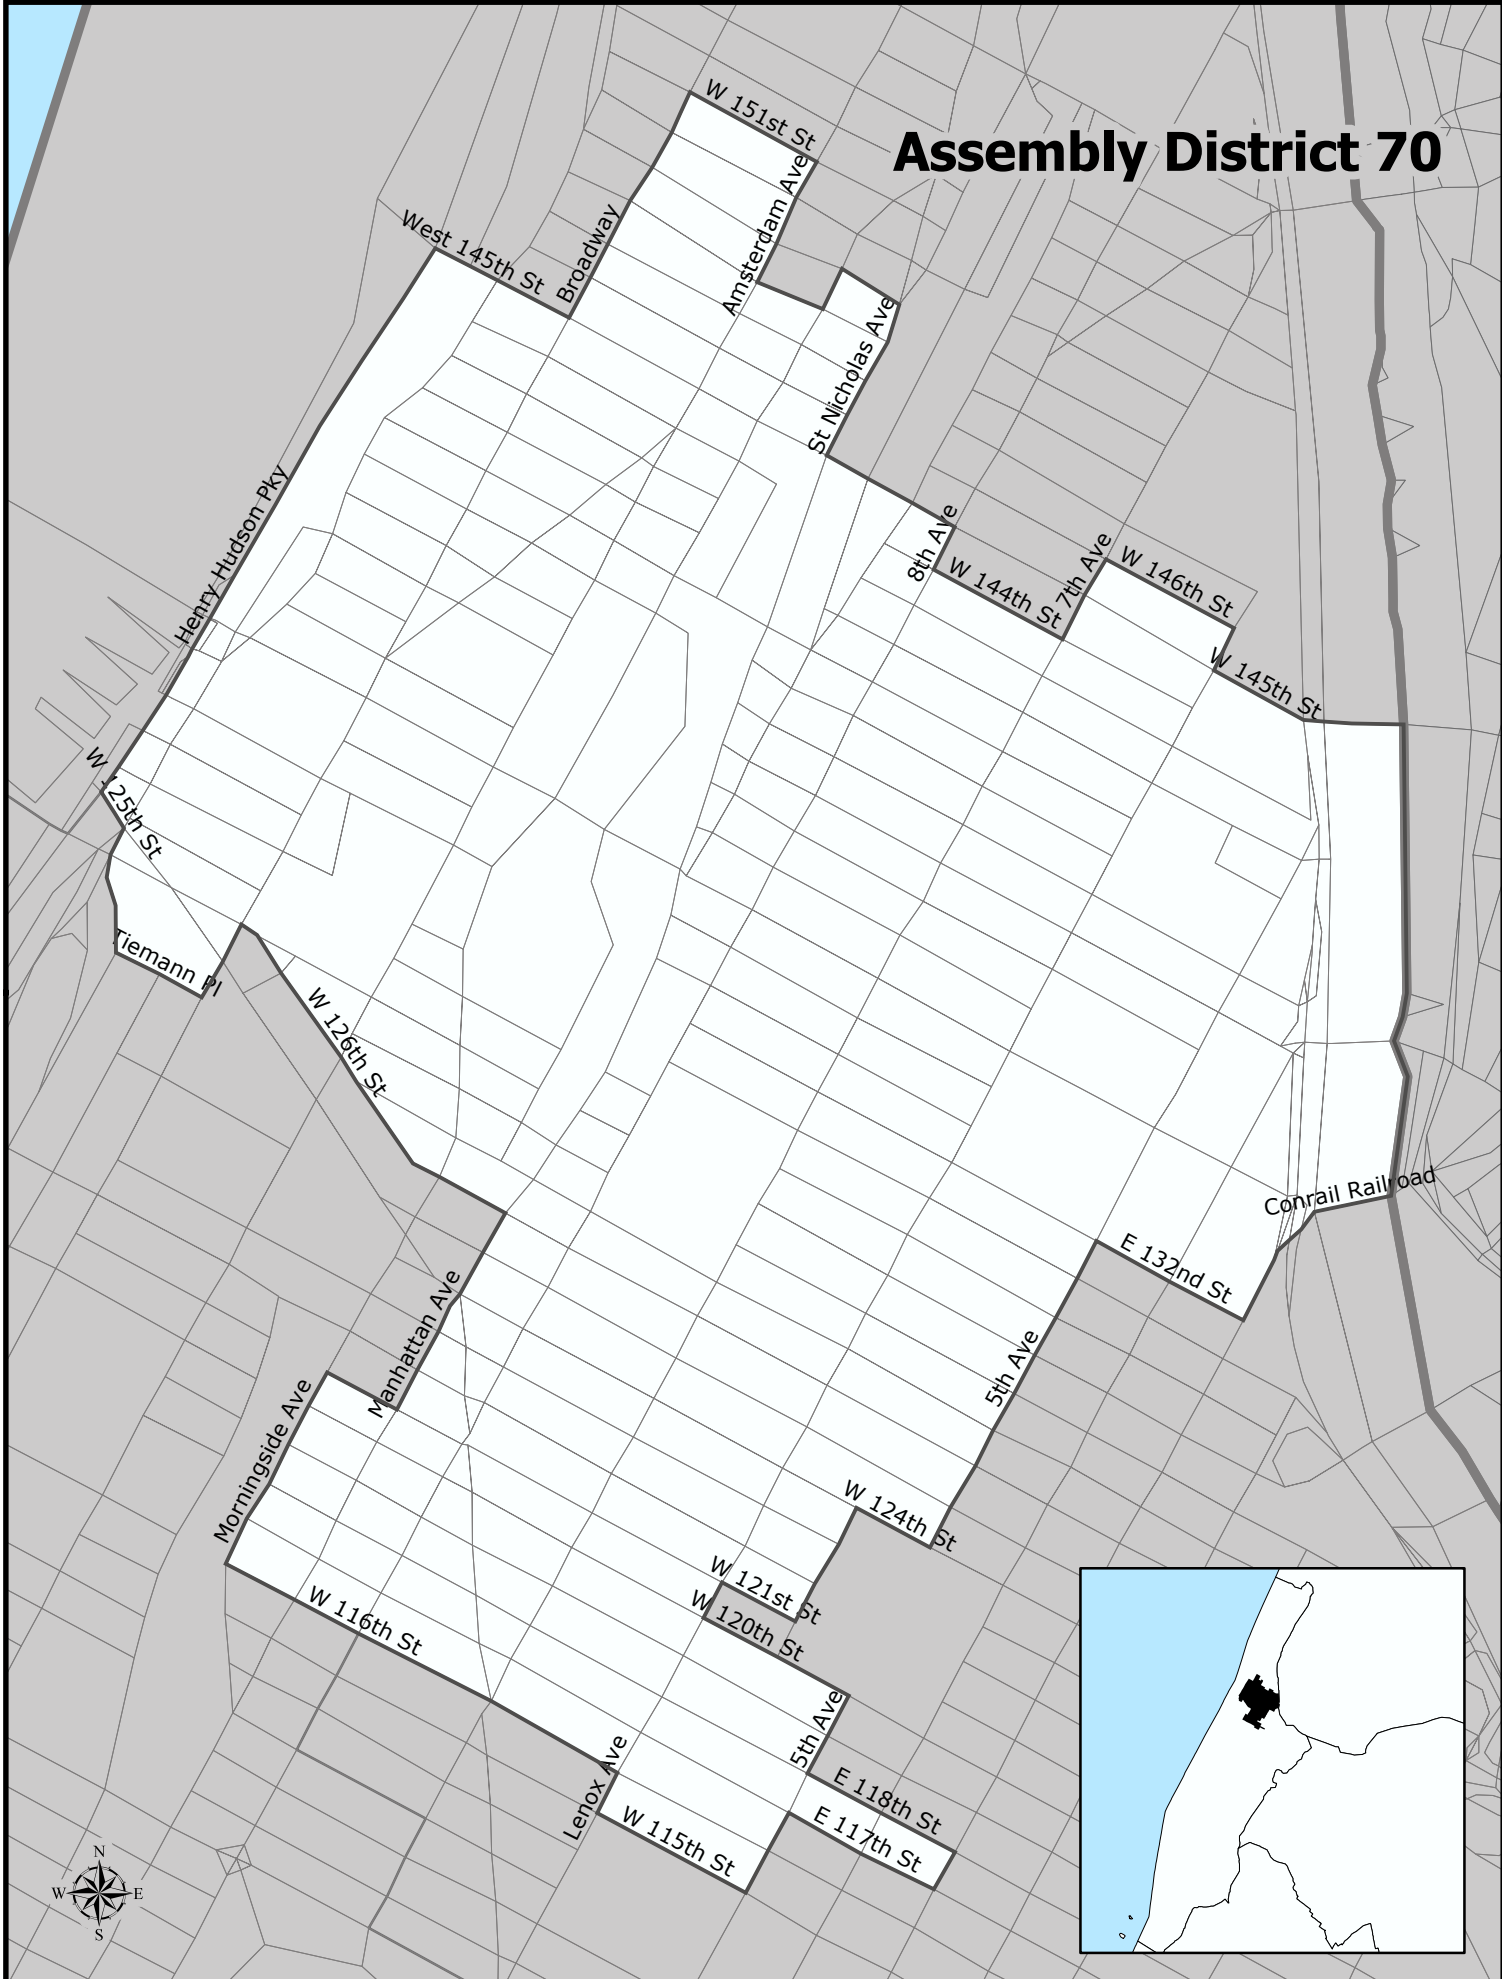

Assembly District 70

Assembly District 70

Total Population : 128,074
Deviation : 1,565
Dev. Percentage : 1.24

	NH White	NH Black	Hispanic	NH Amer Ind	NH Asian	NH Multi	NH Other
Total	3,329	76,449	43,454	388	1,318	2,802	334
Total %	2.60	59.69	33.93	0.30	1.03	2.19	0.26
Total18+	2,900	57,616	29,785	259	1,131	2,164	234
Total18%	3.08	61.24	31.66	0.28	1.20	2.30	0.25