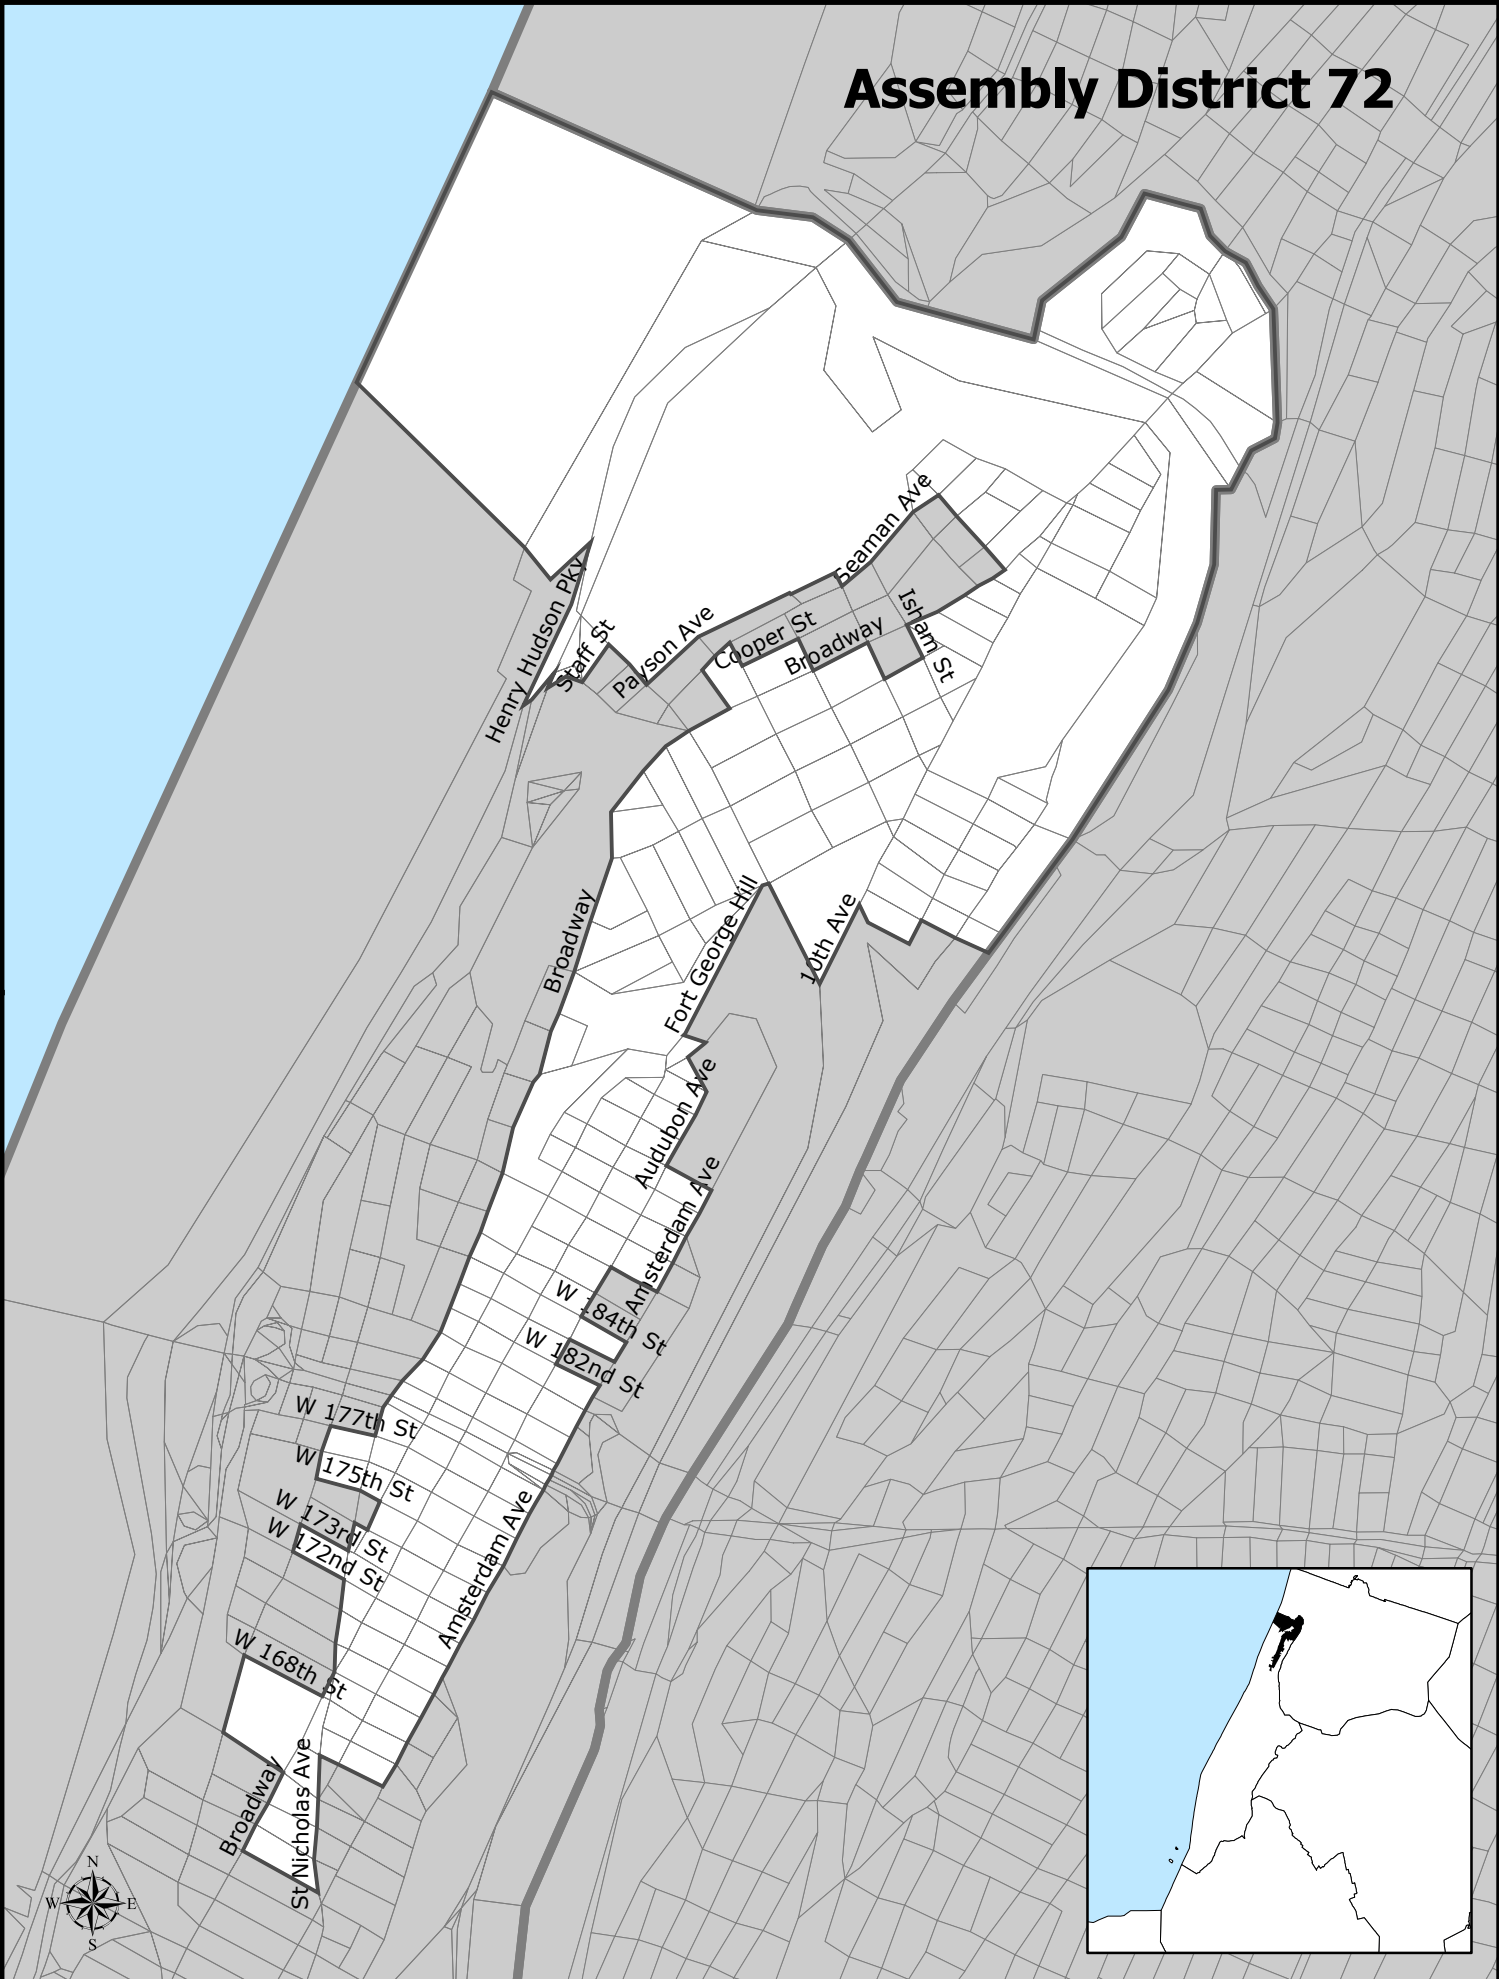

Assembly District 72

Assembly District 72

Total Population : 128,128
Deviation : 1,619
Dev. Percentage : 1.28

	NH White	NH Black	Hispanic	NH Amer Ind	NH Asian	NH Multi	NH Other
Total	9,014	7,918	107,548	276	1,610	1,266	496
Total %	7.04	6.18	83.94	0.22	1.26	0.99	0.39
Total18+	7,502	6,095	75,526	128	1,329	902	289
Total18%	8.17	6.64	82.30	0.14	1.45	0.98	0.31