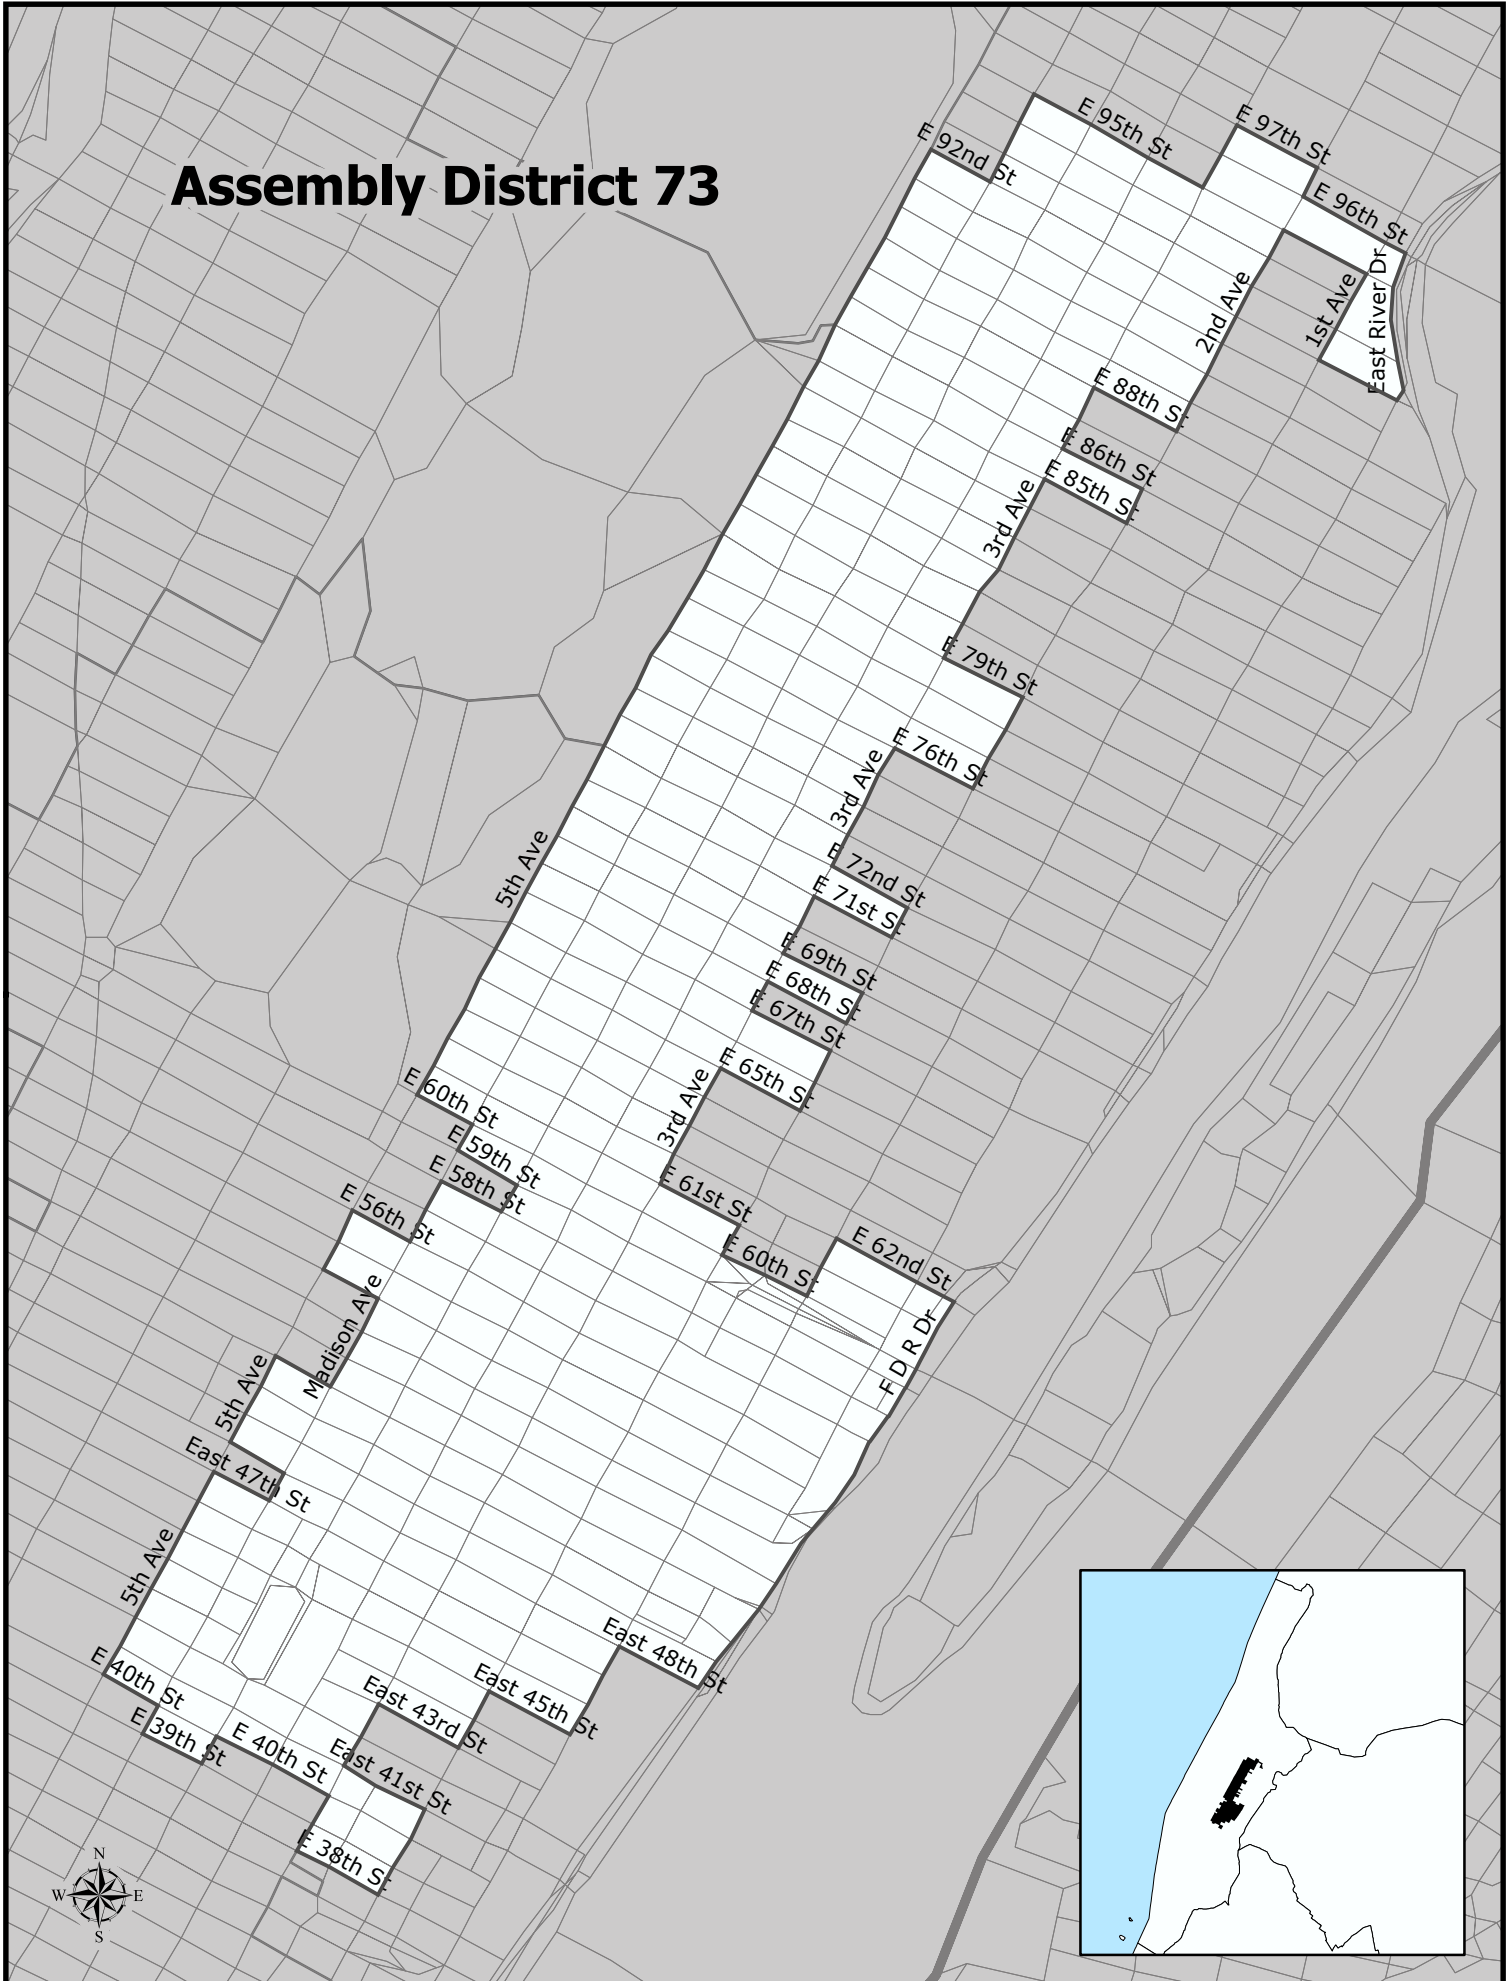

Assembly District 73

Assembly District 73

Total Population : 128,116
Deviation : 1,607
Dev. Percentage : 1.27

	NH White	NH Black	Hispanic	NH Amer Ind	NH Asian	NH Multi	NH Other
Total	106,846	3,119	7,500	78	8,417	1,787	369
Total %	83.40	2.43	5.85	0.06	6.57	1.39	0.29
Total18+	94,767	2,631	6,337	69	7,595	1,303	289
Total18%	83.87	2.33	5.61	0.06	6.72	1.15	0.26