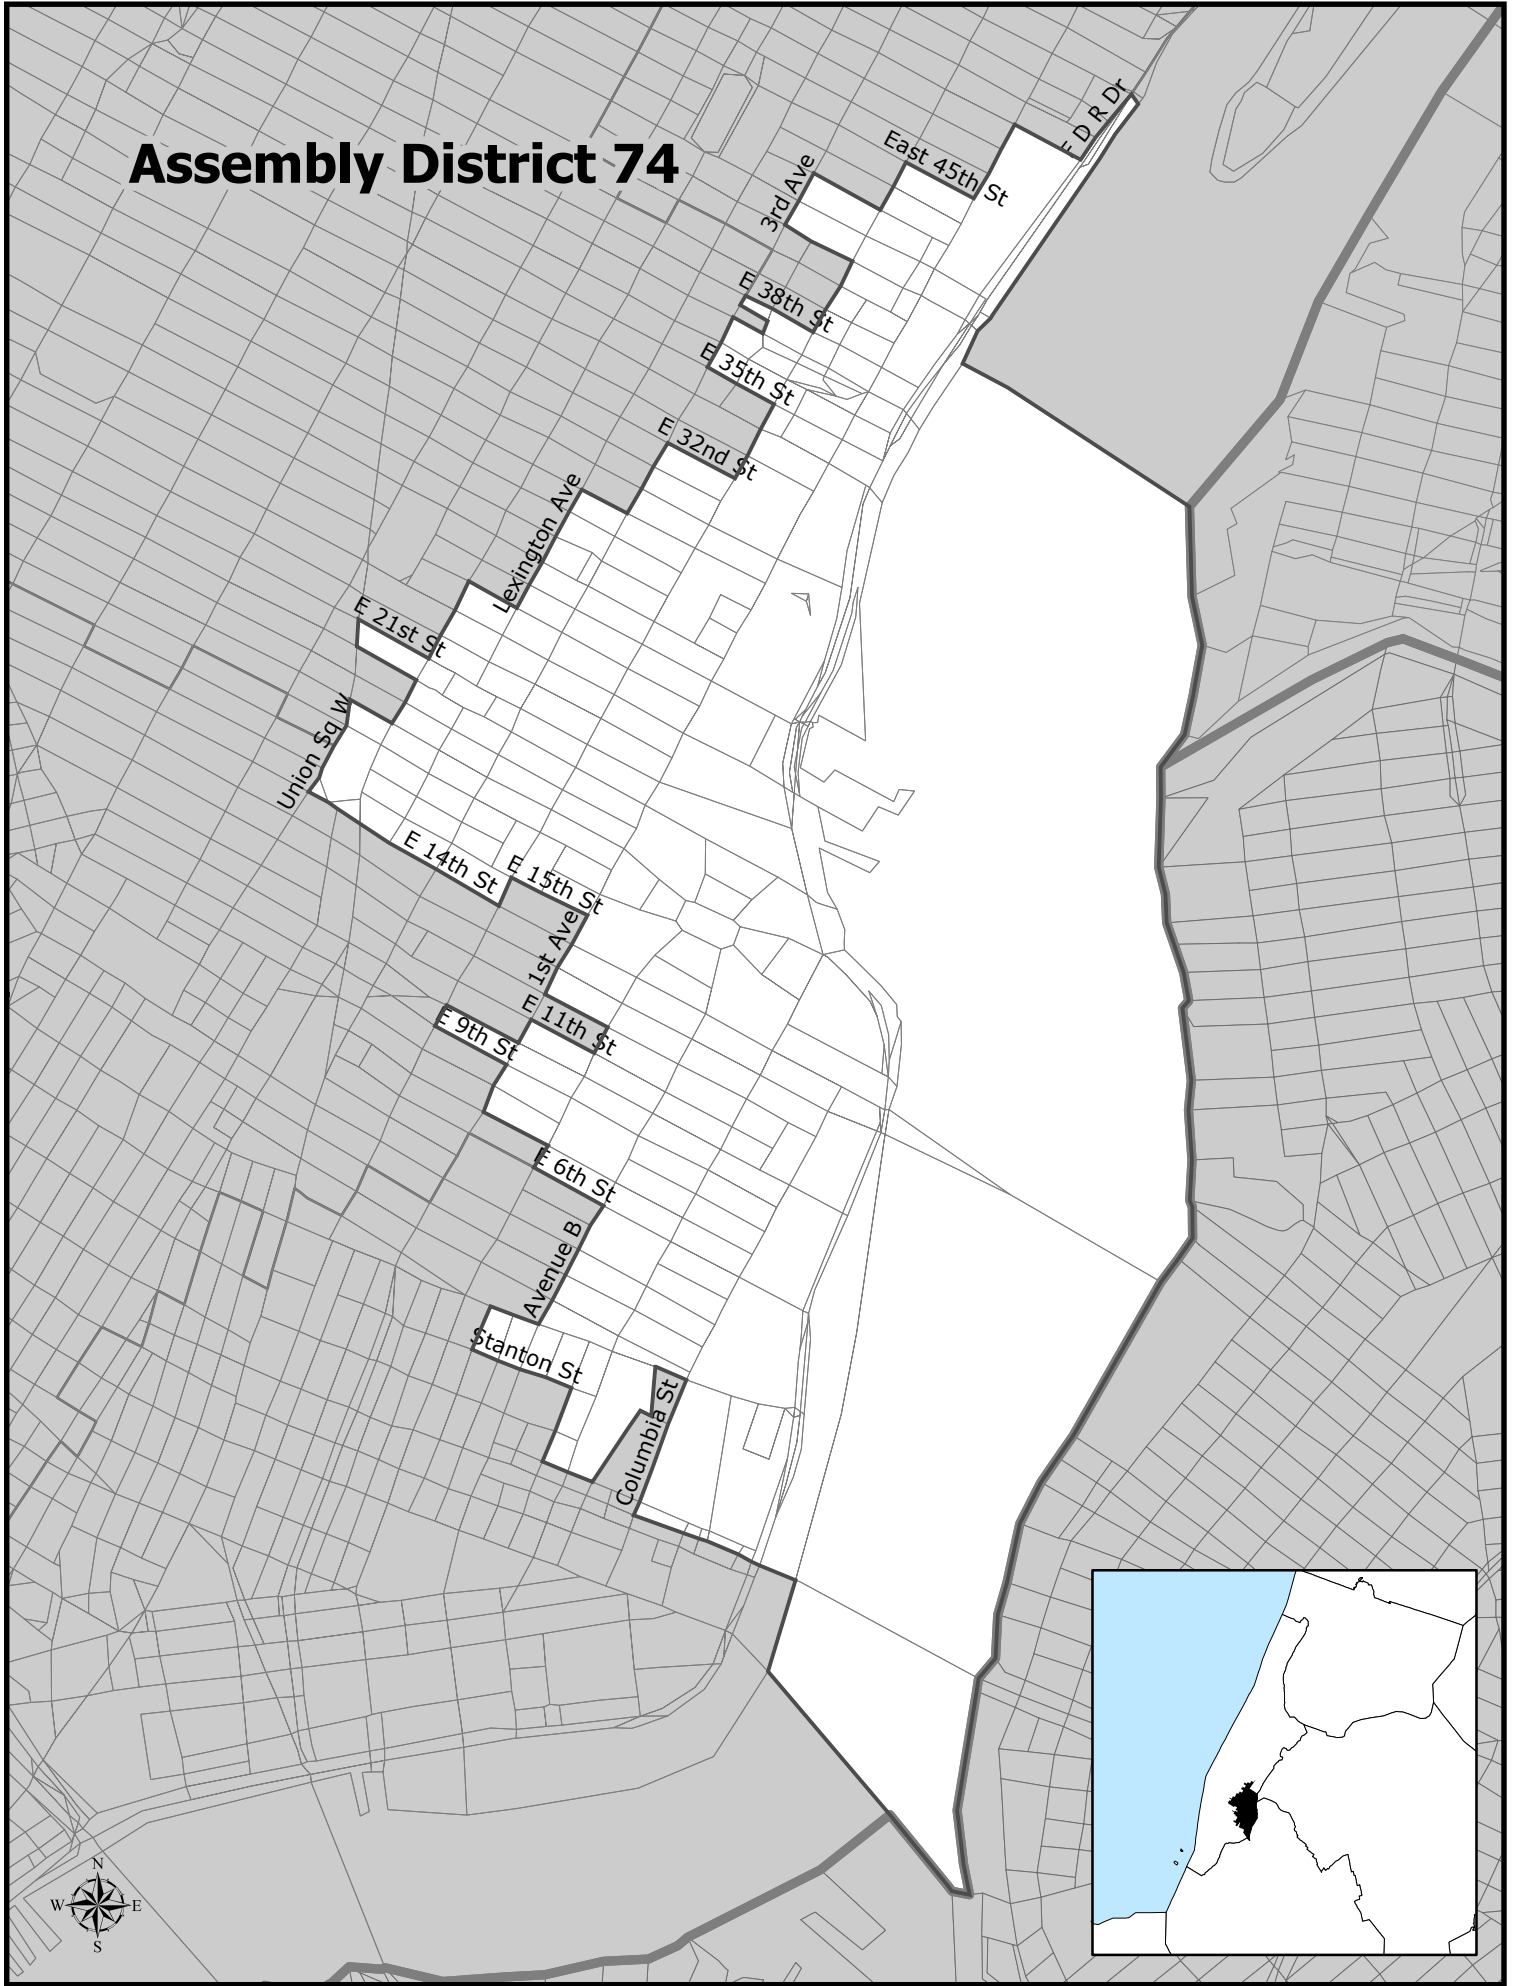

Assembly District 74

Assembly District 74

Total Population : 128,094
Deviation : 1,585
Dev. Percentage : 1.25

	NH White	NH Black	Hispanic	NH Amer Ind	NH Asian	NH Multi	NH Other
Total	71,857	9,746	29,405	177	13,761	2,646	502
Total %	56.10	7.61	22.96	0.14	10.74	2.07	0.39
Total18+	67,270	7,581	21,894	147	12,008	2,092	395
Total18%	60.39	6.81	19.66	0.13	10.78	1.88	0.35