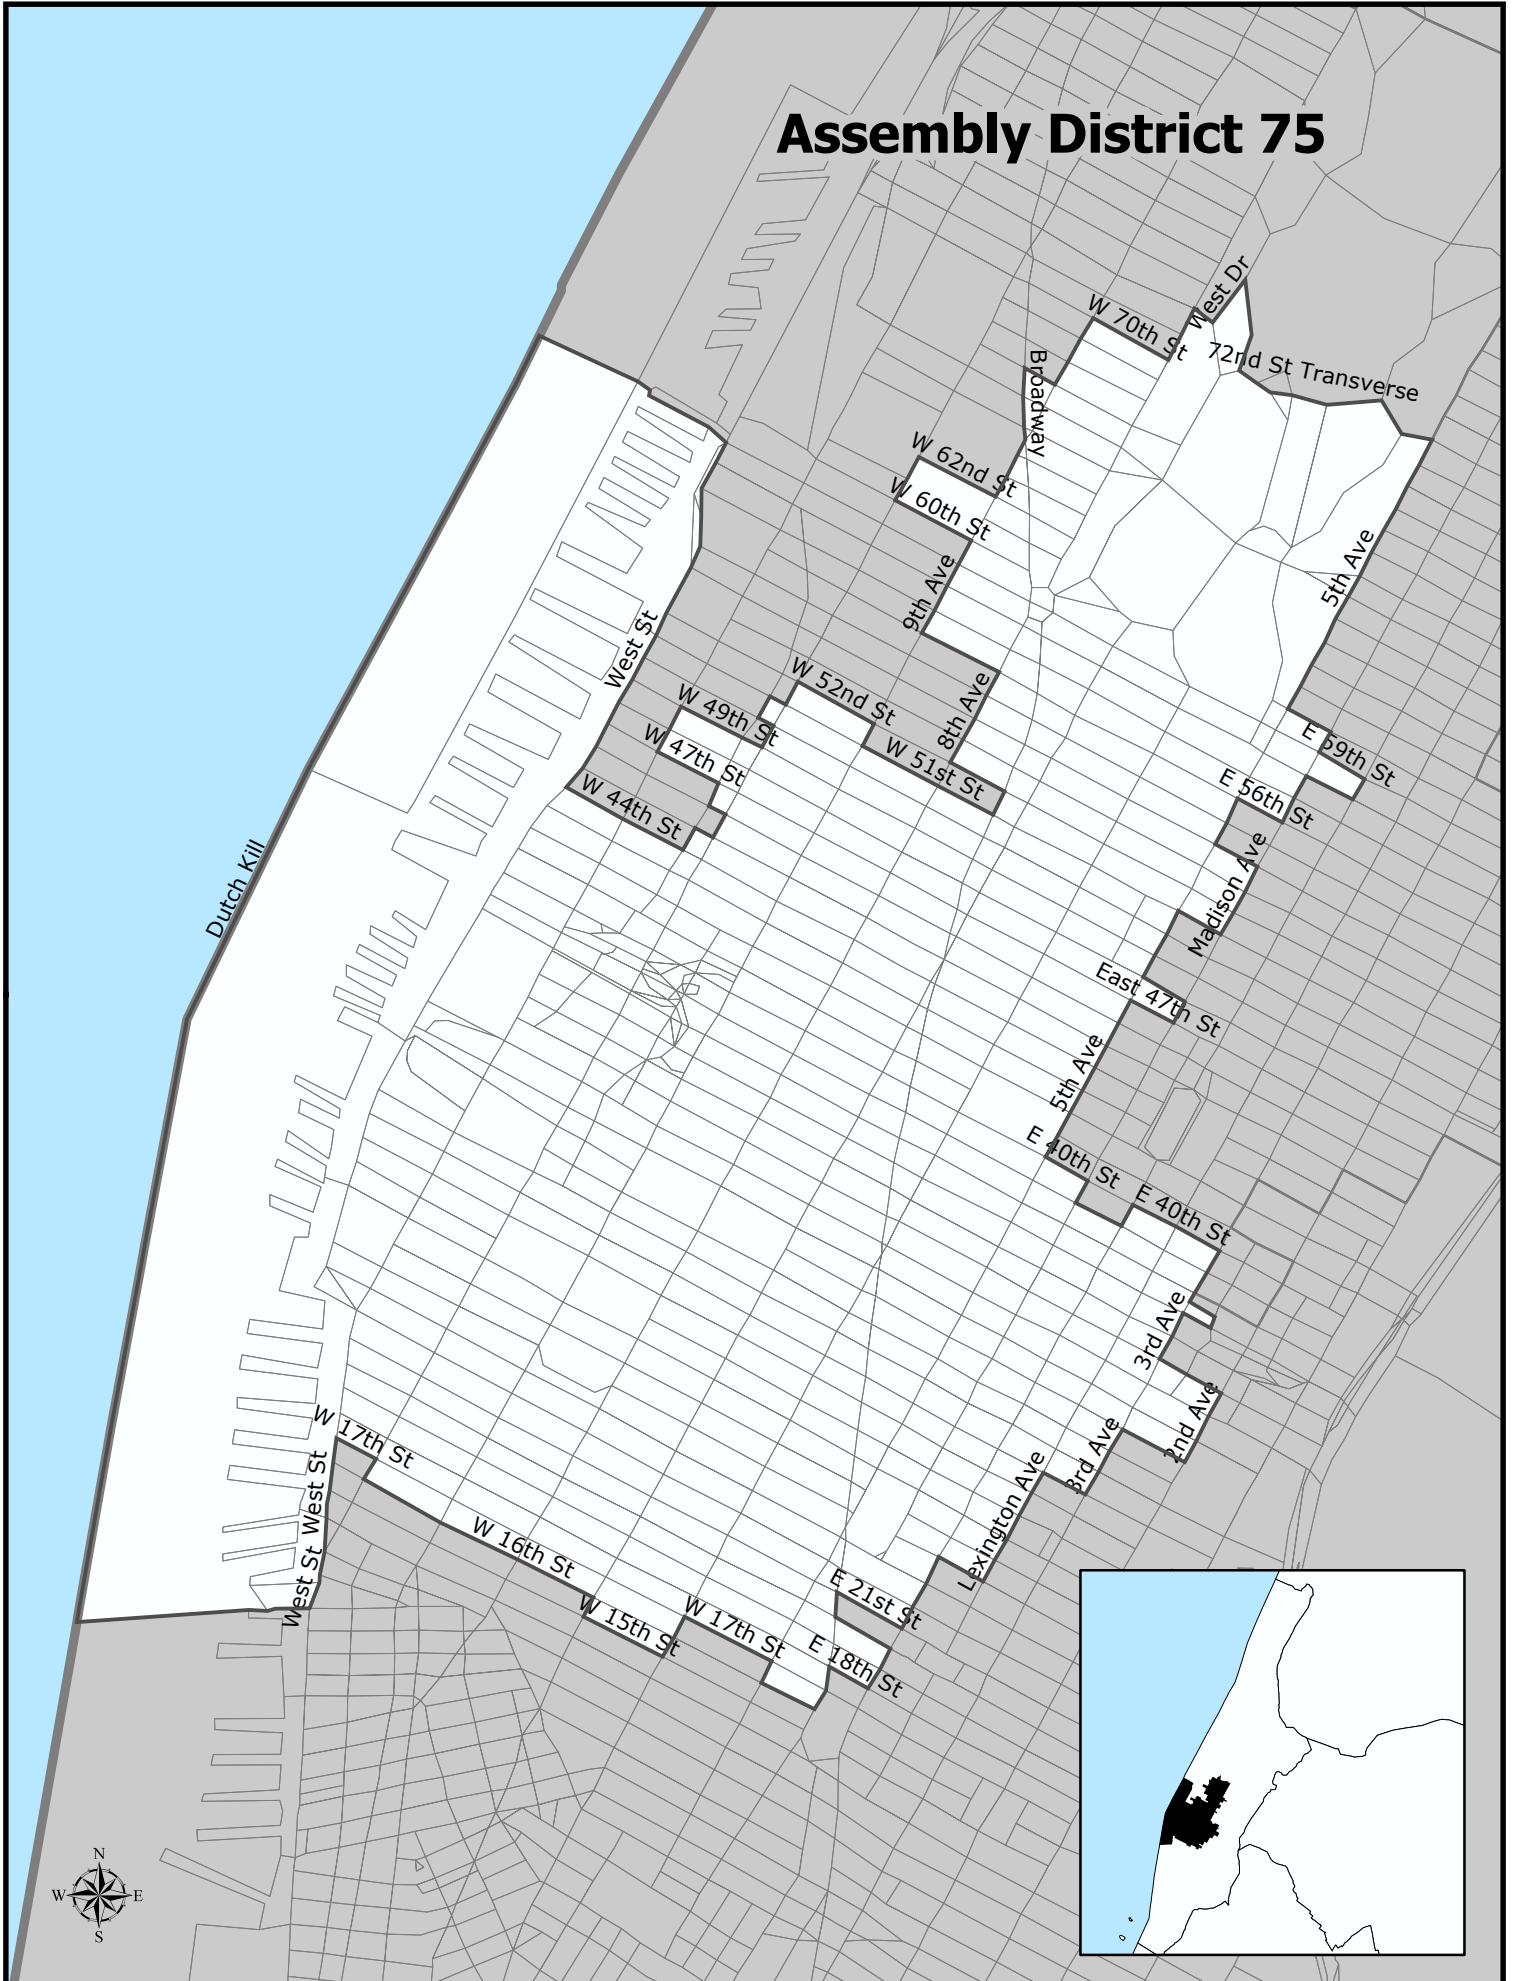

Assembly District 75

Assembly District 75

Total Population : 128,119
Deviation : 1,610
Dev. Percentage : 1.27

	NH White	NH Black	Hispanic	NH Amer Ind	NH Asian	NH Multi	NH Other
Total	87,231	7,112	17,546	188	12,565	2,869	608
Total %	68.09	5.55	13.70	0.15	9.81	2.24	0.47
Total18+	82,597	6,157	14,664	175	11,651	2,431	509
Total18%	69.89	5.21	12.41	0.15	9.86	2.06	0.43