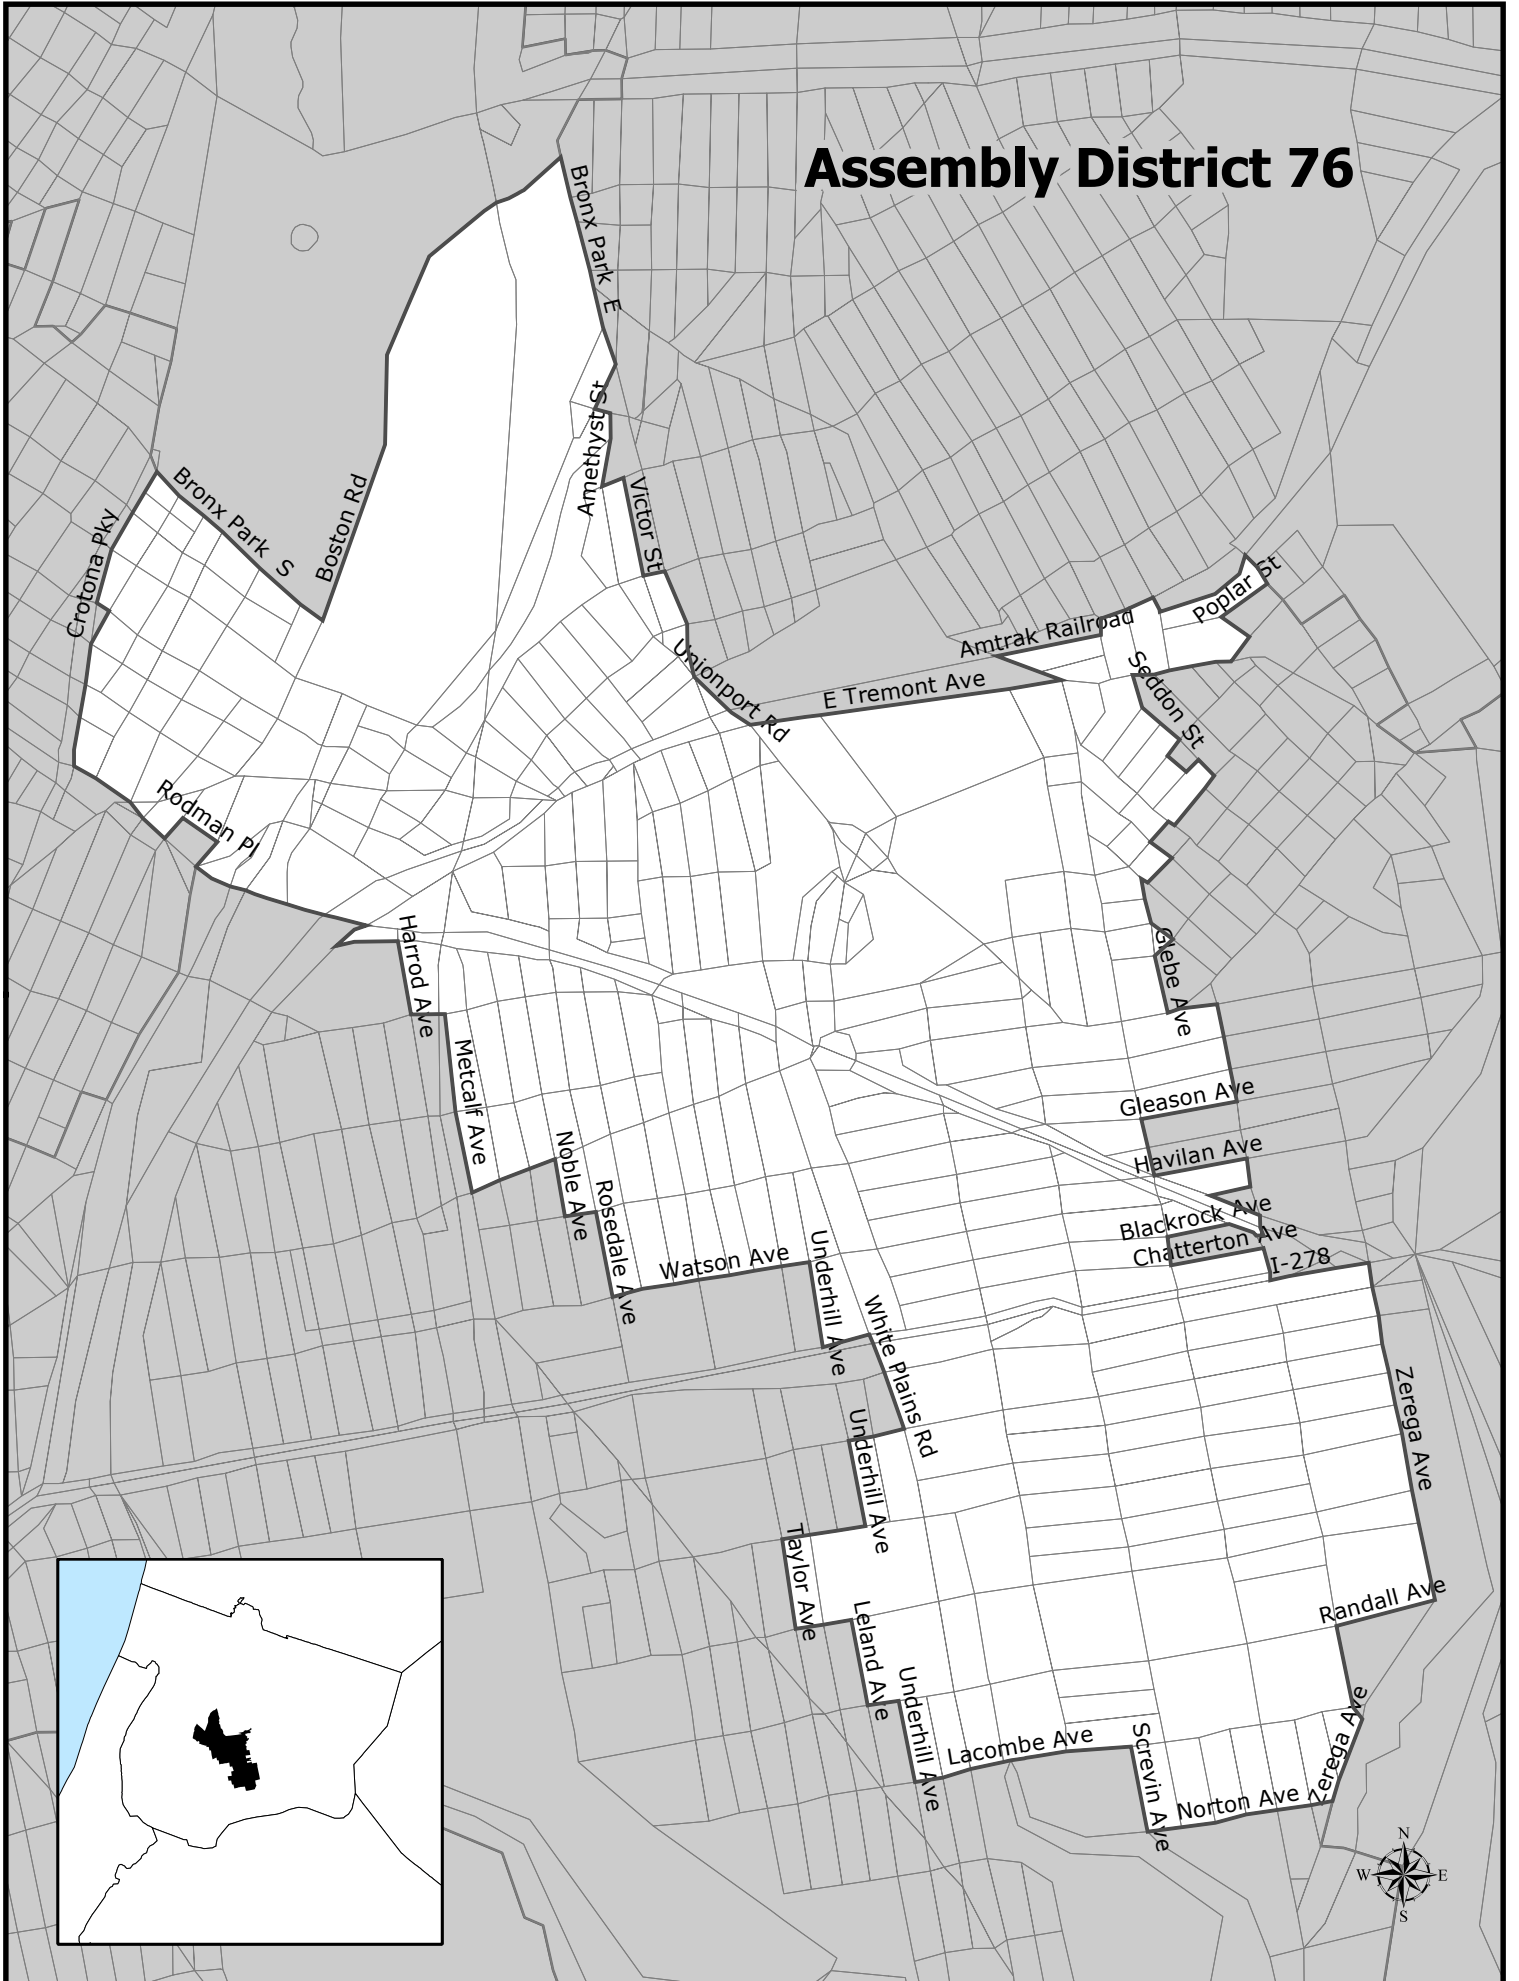

# Assembly District 76

# Assembly District 76

Total Population : 121,151  
Deviation : -5,358  
Dev. Percentage : -4.24

	NH White	NH Black	Hispanic	NH Amer Ind	NH Asian	NH Multi	NH Other
Total	6,962	35,173	68,834	366	5,578	2,905	1,333
Total %	5.75	29.03	56.82	0.30	4.60	2.40	1.10
Total18+	6,092	24,495	46,637	212	4,044	2,111	923
Total18%	7.21	28.98	55.18	0.25	4.79	2.50	1.09