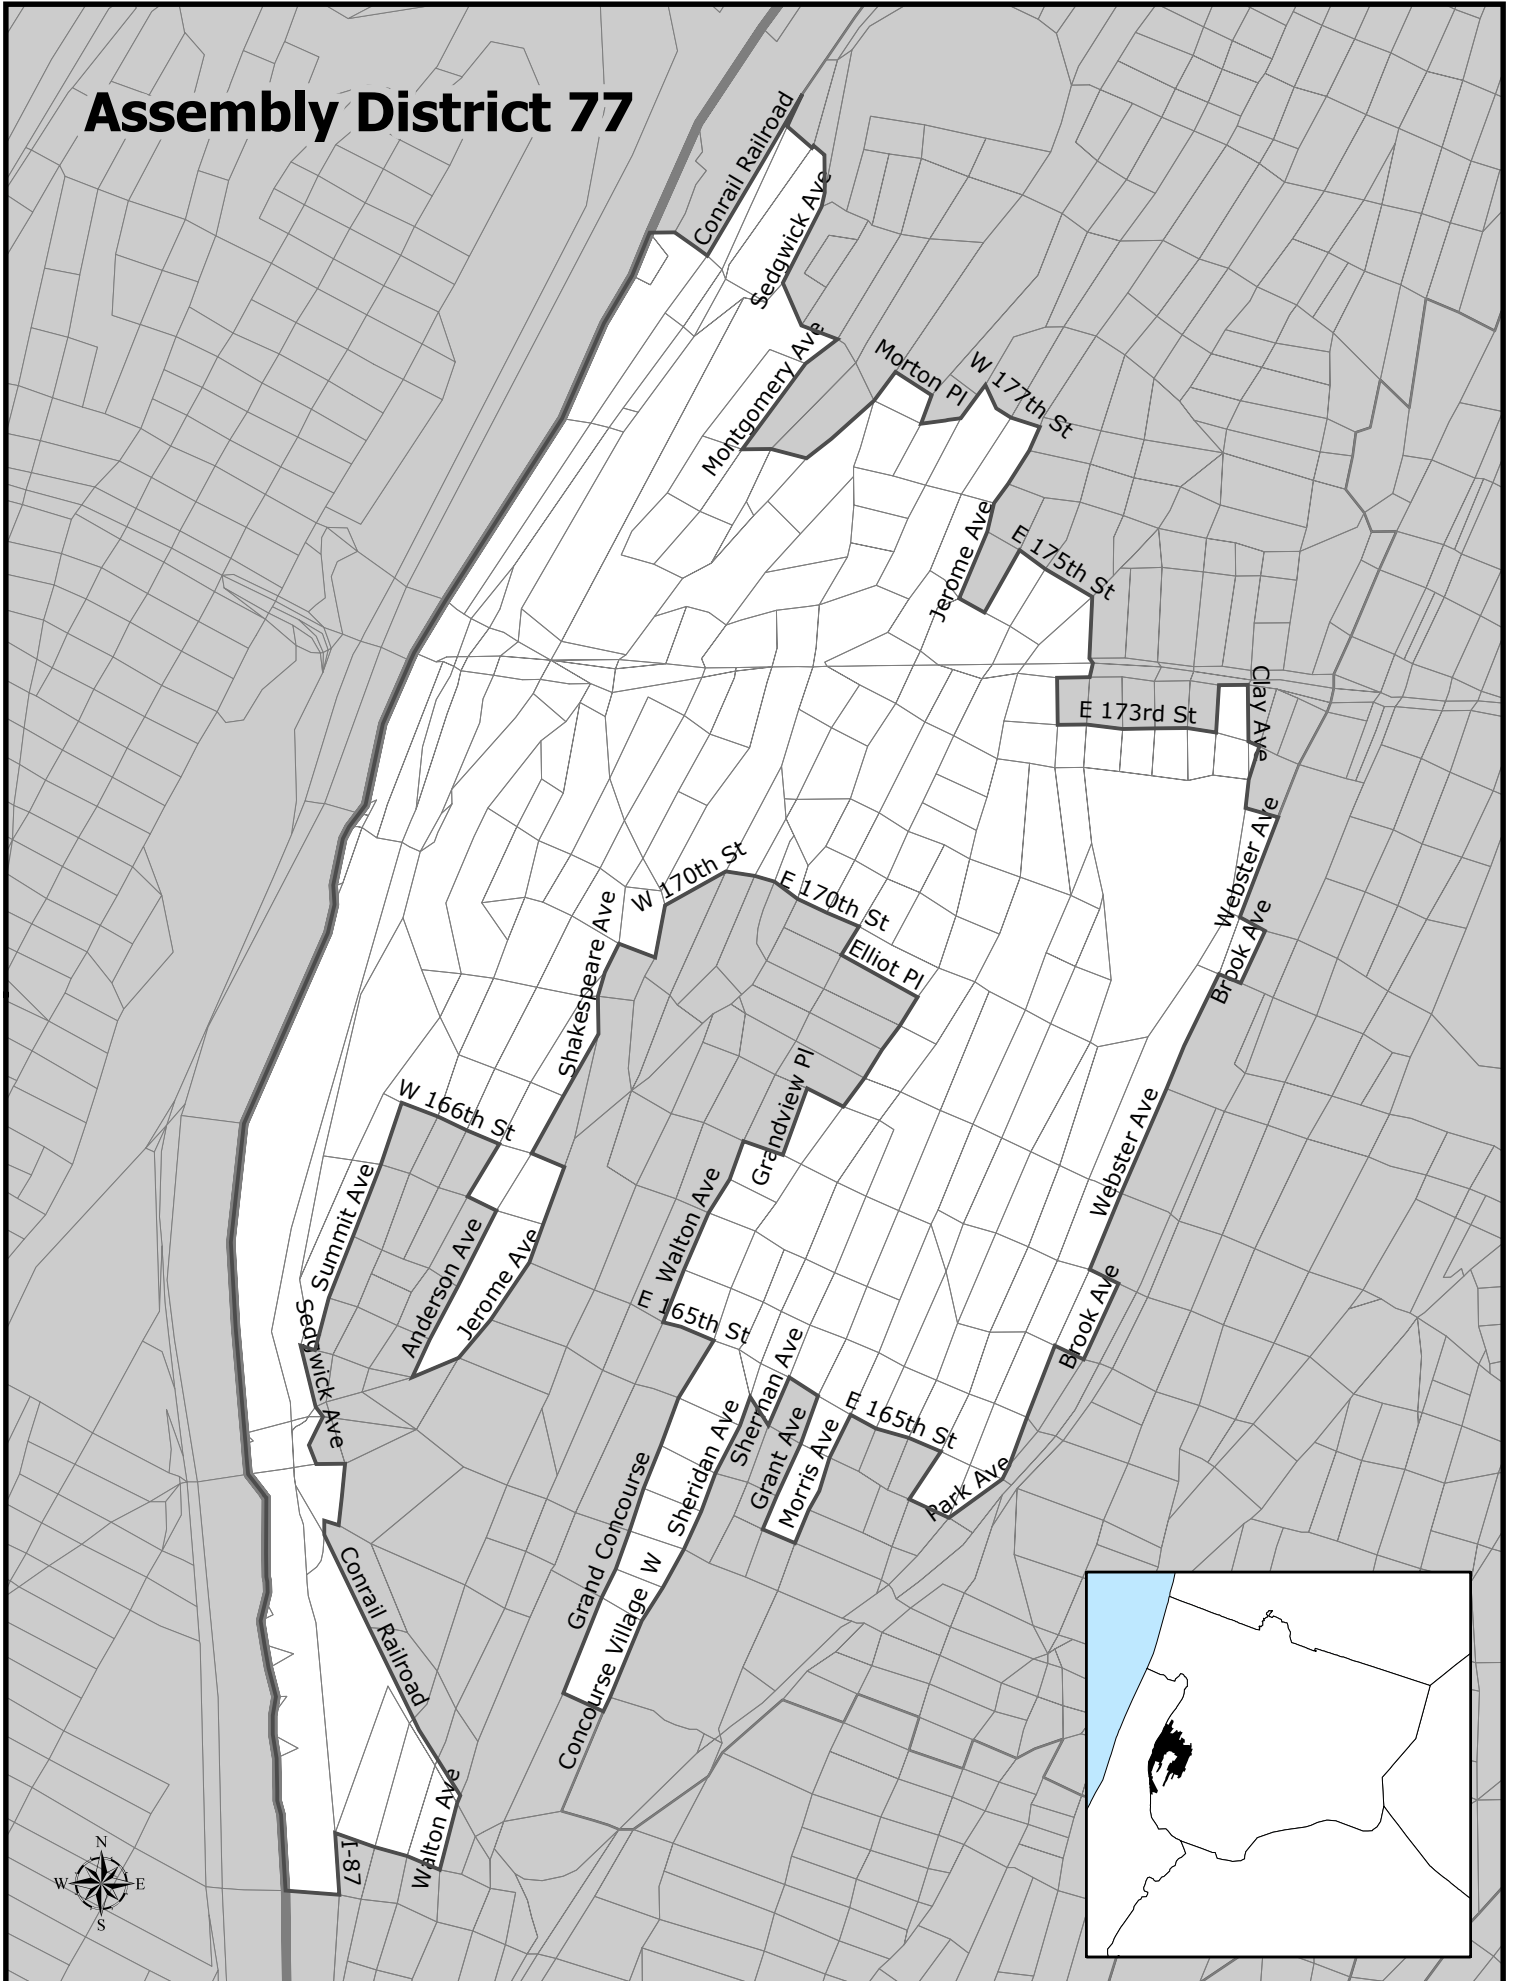

Assembly District 77

Assembly District 77

Total Population : 121,157
Deviation : -5,352
Dev. Percentage : -4.23

	NH White	NH Black	Hispanic	NH Amer Ind	NH Asian	NH Multi	NH Other
Total	1,554	48,343	67,009	349	1,216	2,088	598
Total %	1.28	39.90	55.31	0.29	1.00	1.72	0.49
Total18+	1,151	32,418	42,335	167	922	1,543	415
Total18%	1.46	41.06	53.62	0.21	1.17	1.95	0.53