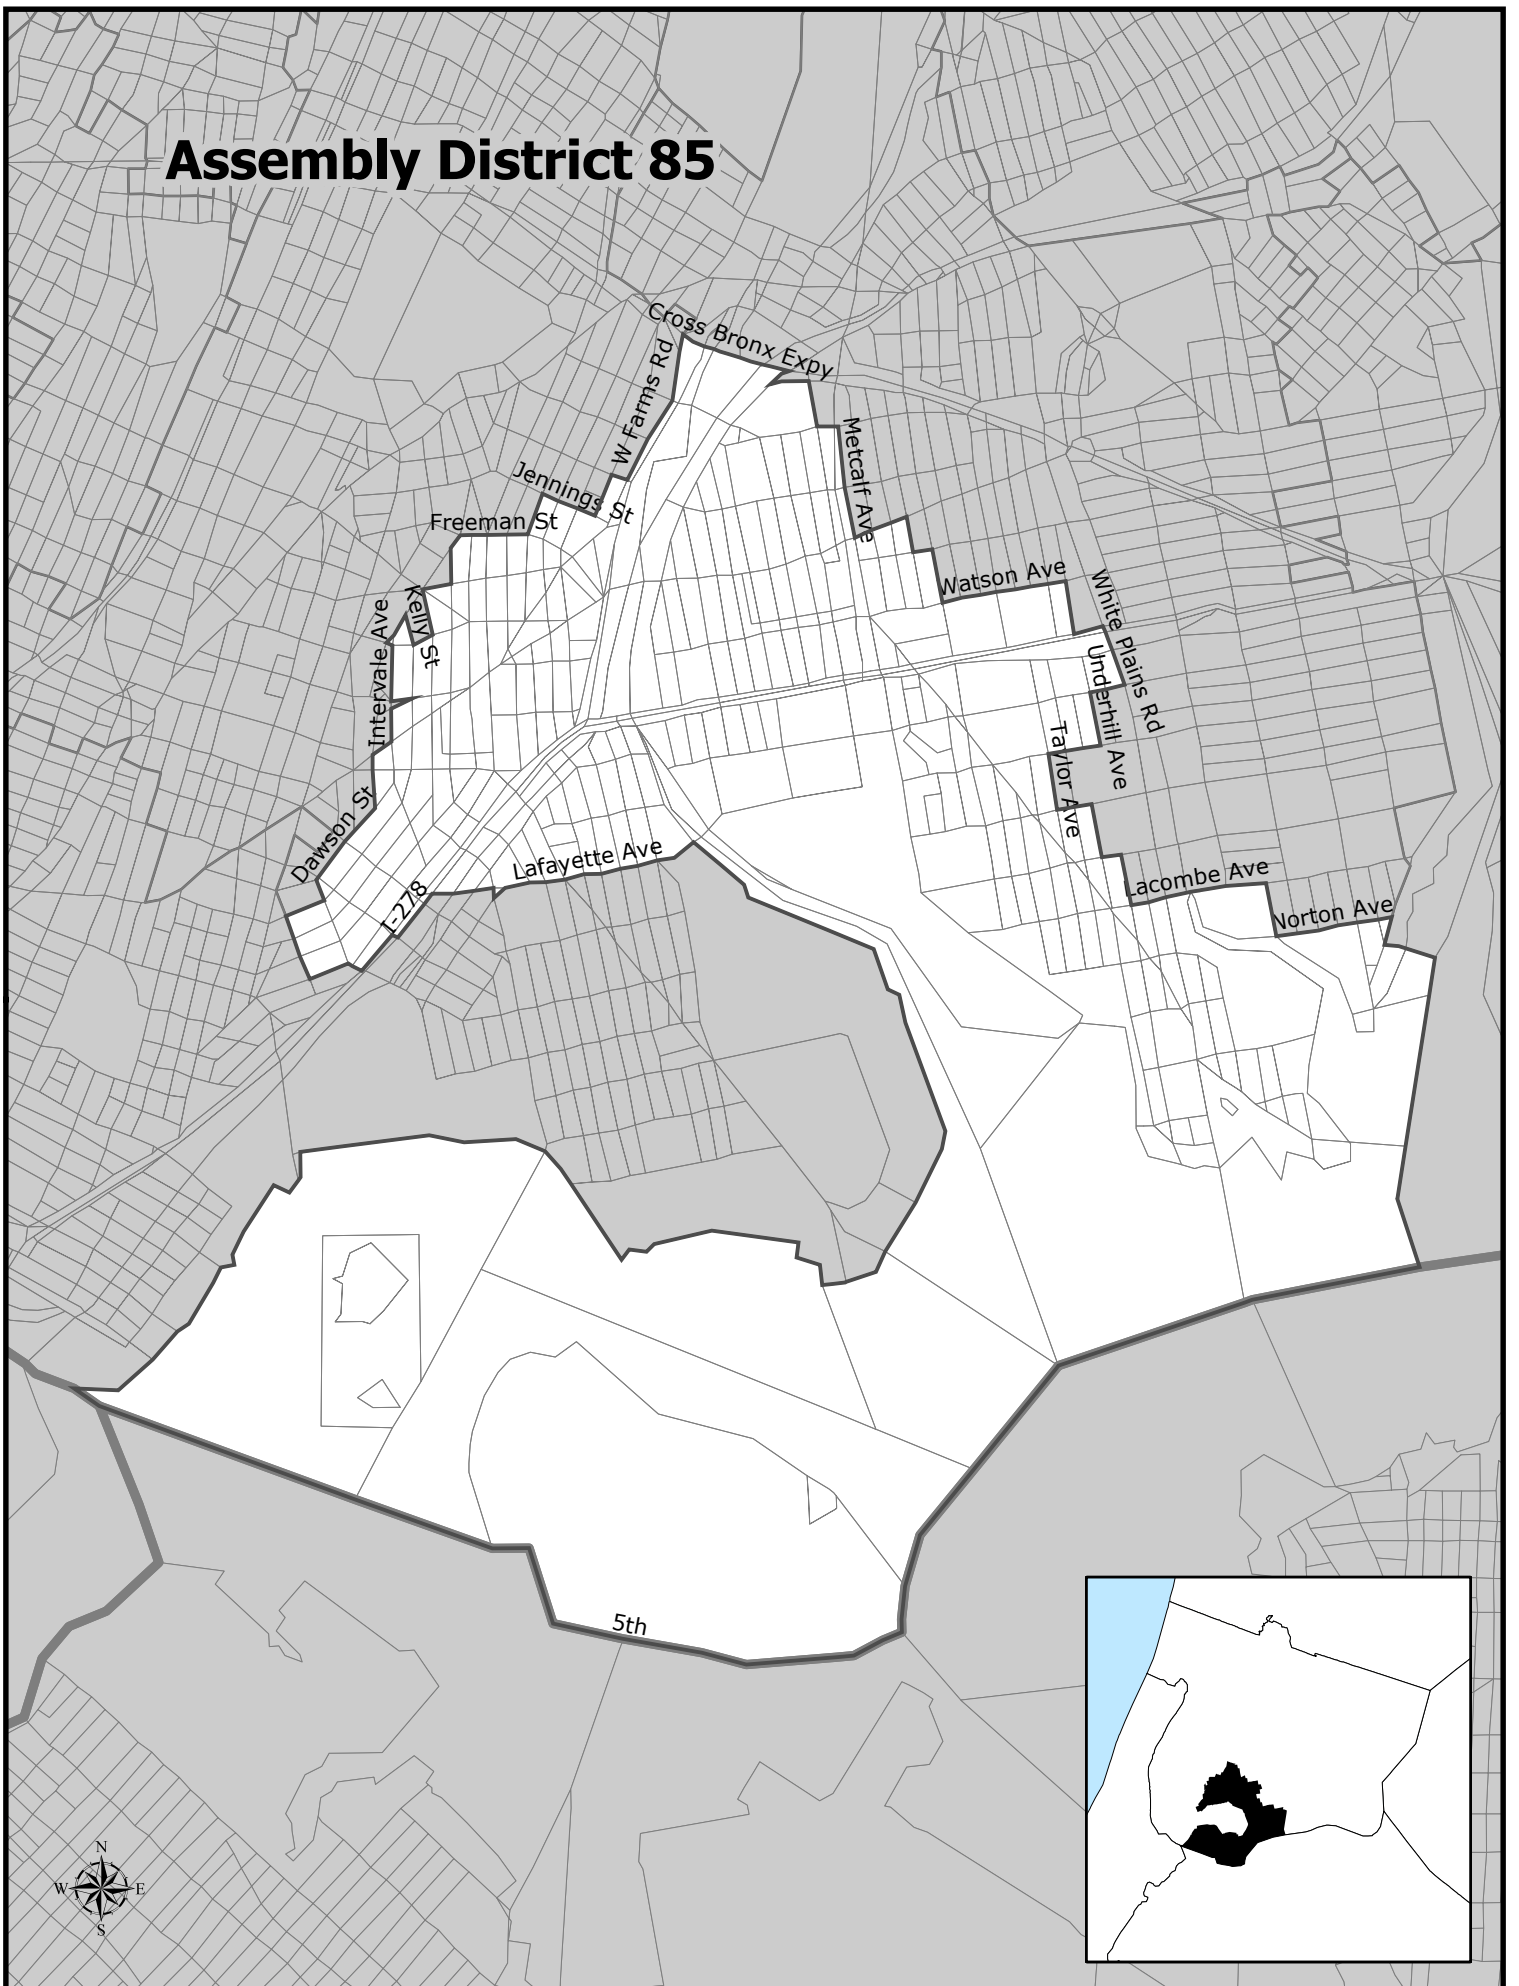

Assembly District 85

Assembly District 85

Total Population : 121,157
Deviation : -5,352
Dev. Percentage : -4.23

	NH White	NH Black	Hispanic	NH Amer Ind	NH Asian	NH Multi	NH Other
Total	3,043	40,910	73,027	311	1,060	1,718	1,088
Total %	2.51	33.77	60.27	0.26	0.87	1.42	0.90
Total18+	2,502	29,635	49,659	206	794	1,151	879
Total18%	2.95	34.94	58.54	0.24	0.94	1.36	1.04