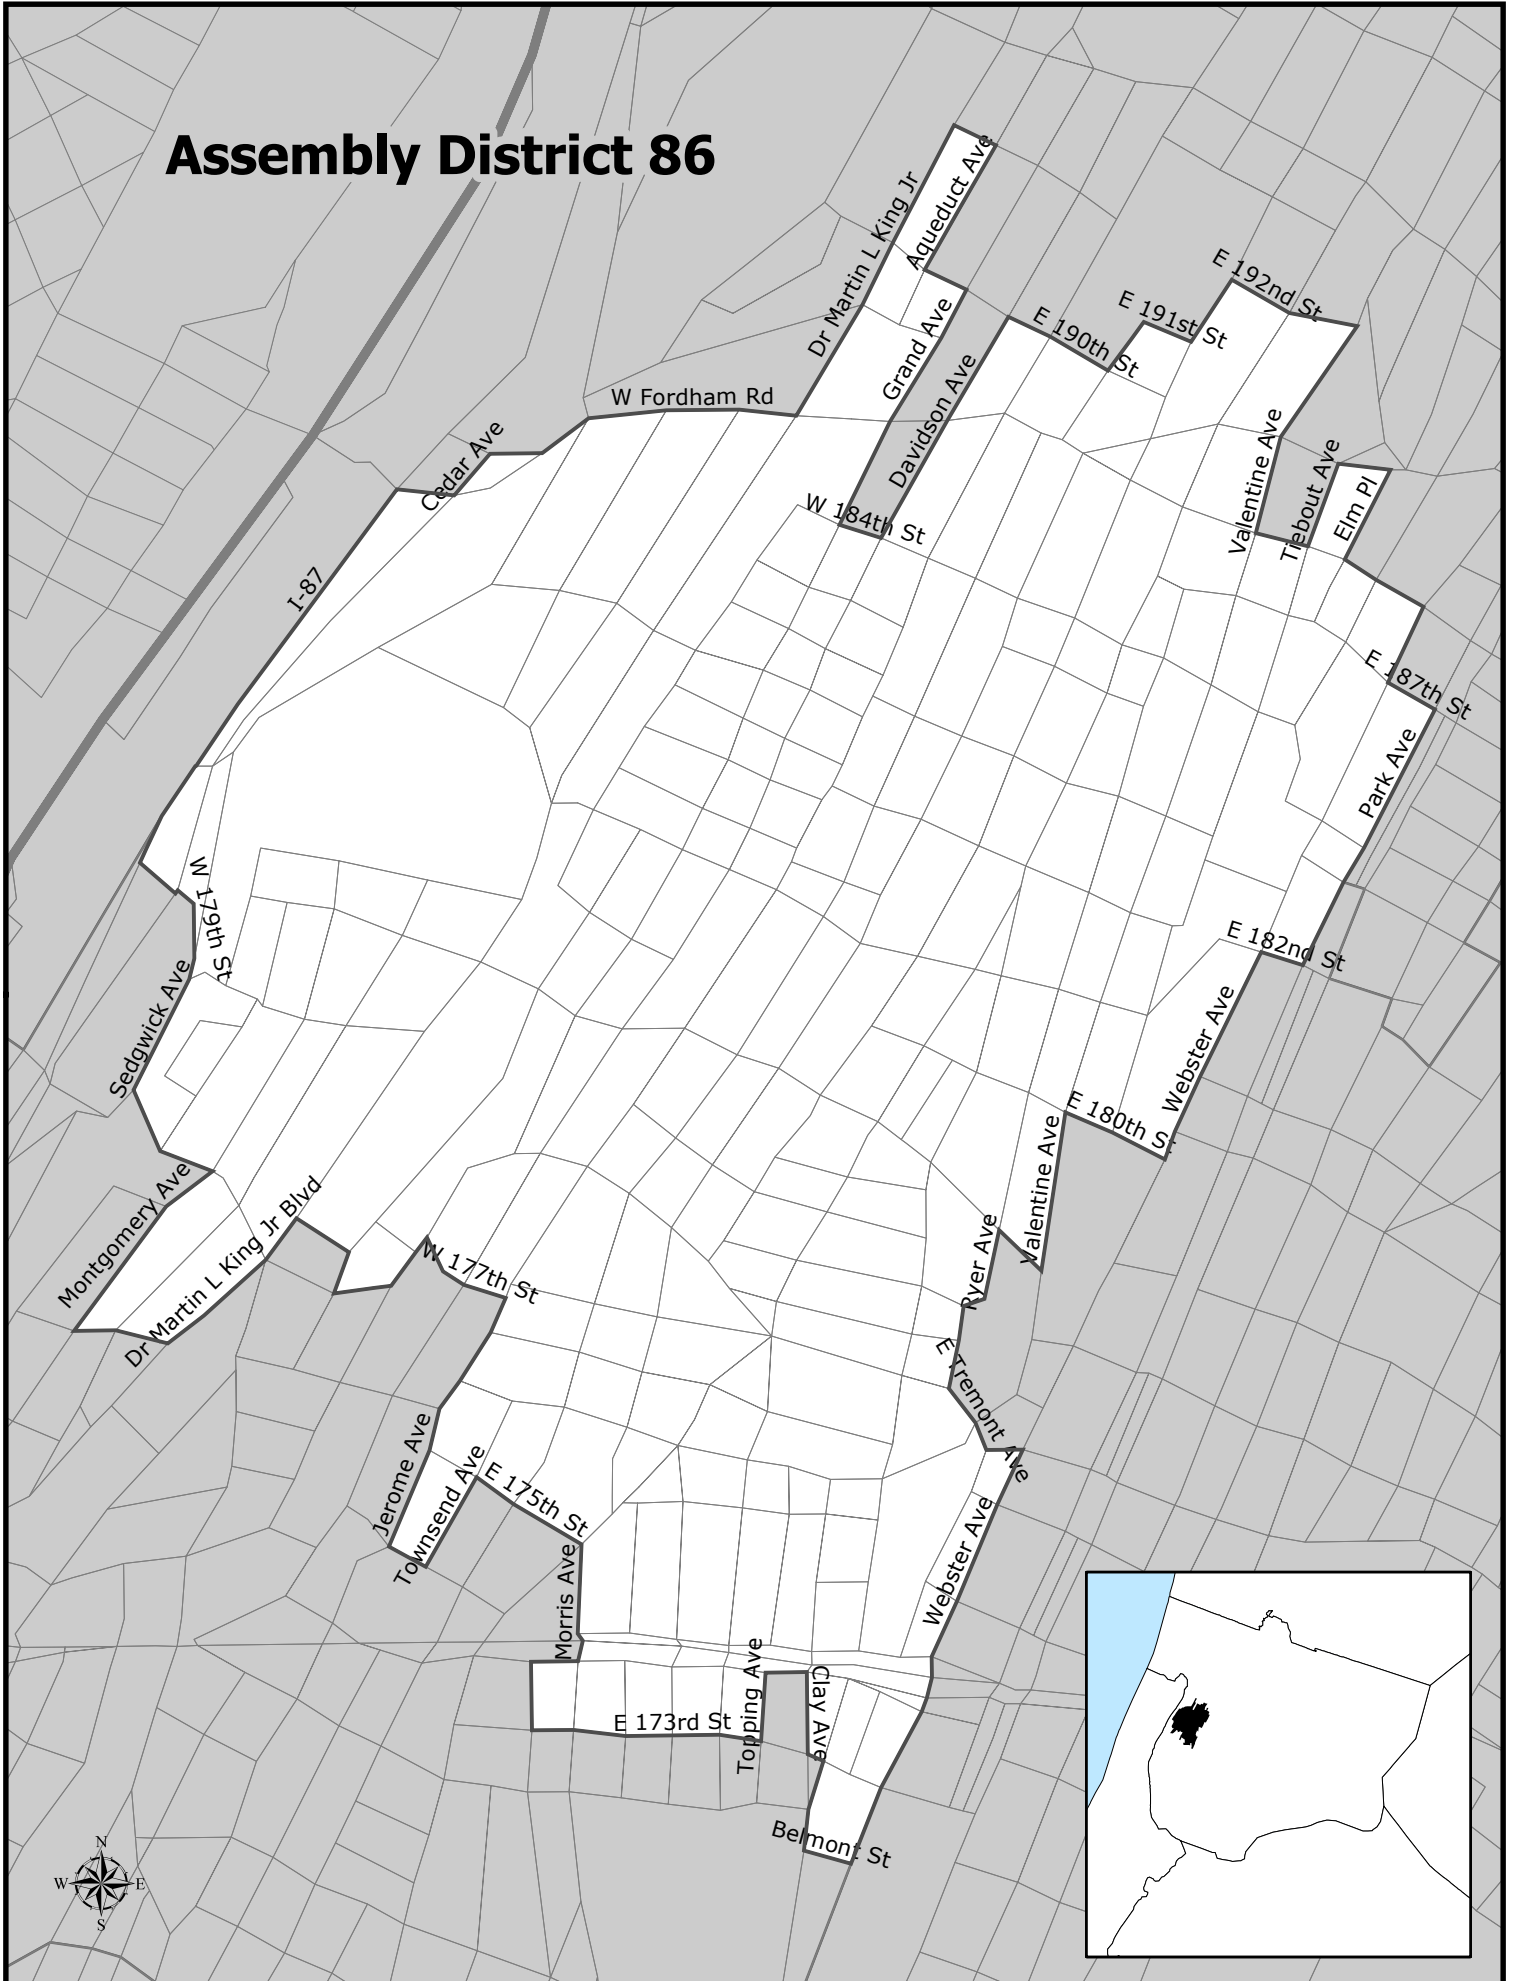

# Assembly District 86

# Assembly District 86

Total Population : 121,175  
Deviation : -5,334  
Dev. Percentage : -4.22

	NH White	NH Black	Hispanic	NH Amer Ind	NH Asian	NH Multi	NH Other
Total	2,481	32,371	80,157	441	2,778	1,949	998
Total %	2.05	26.71	66.15	0.36	2.29	1.61	0.82
Total18+	1,805	21,556	50,983	207	2,023	1,378	635
Total18%	2.30	27.43	64.87	0.26	2.57	1.75	0.81