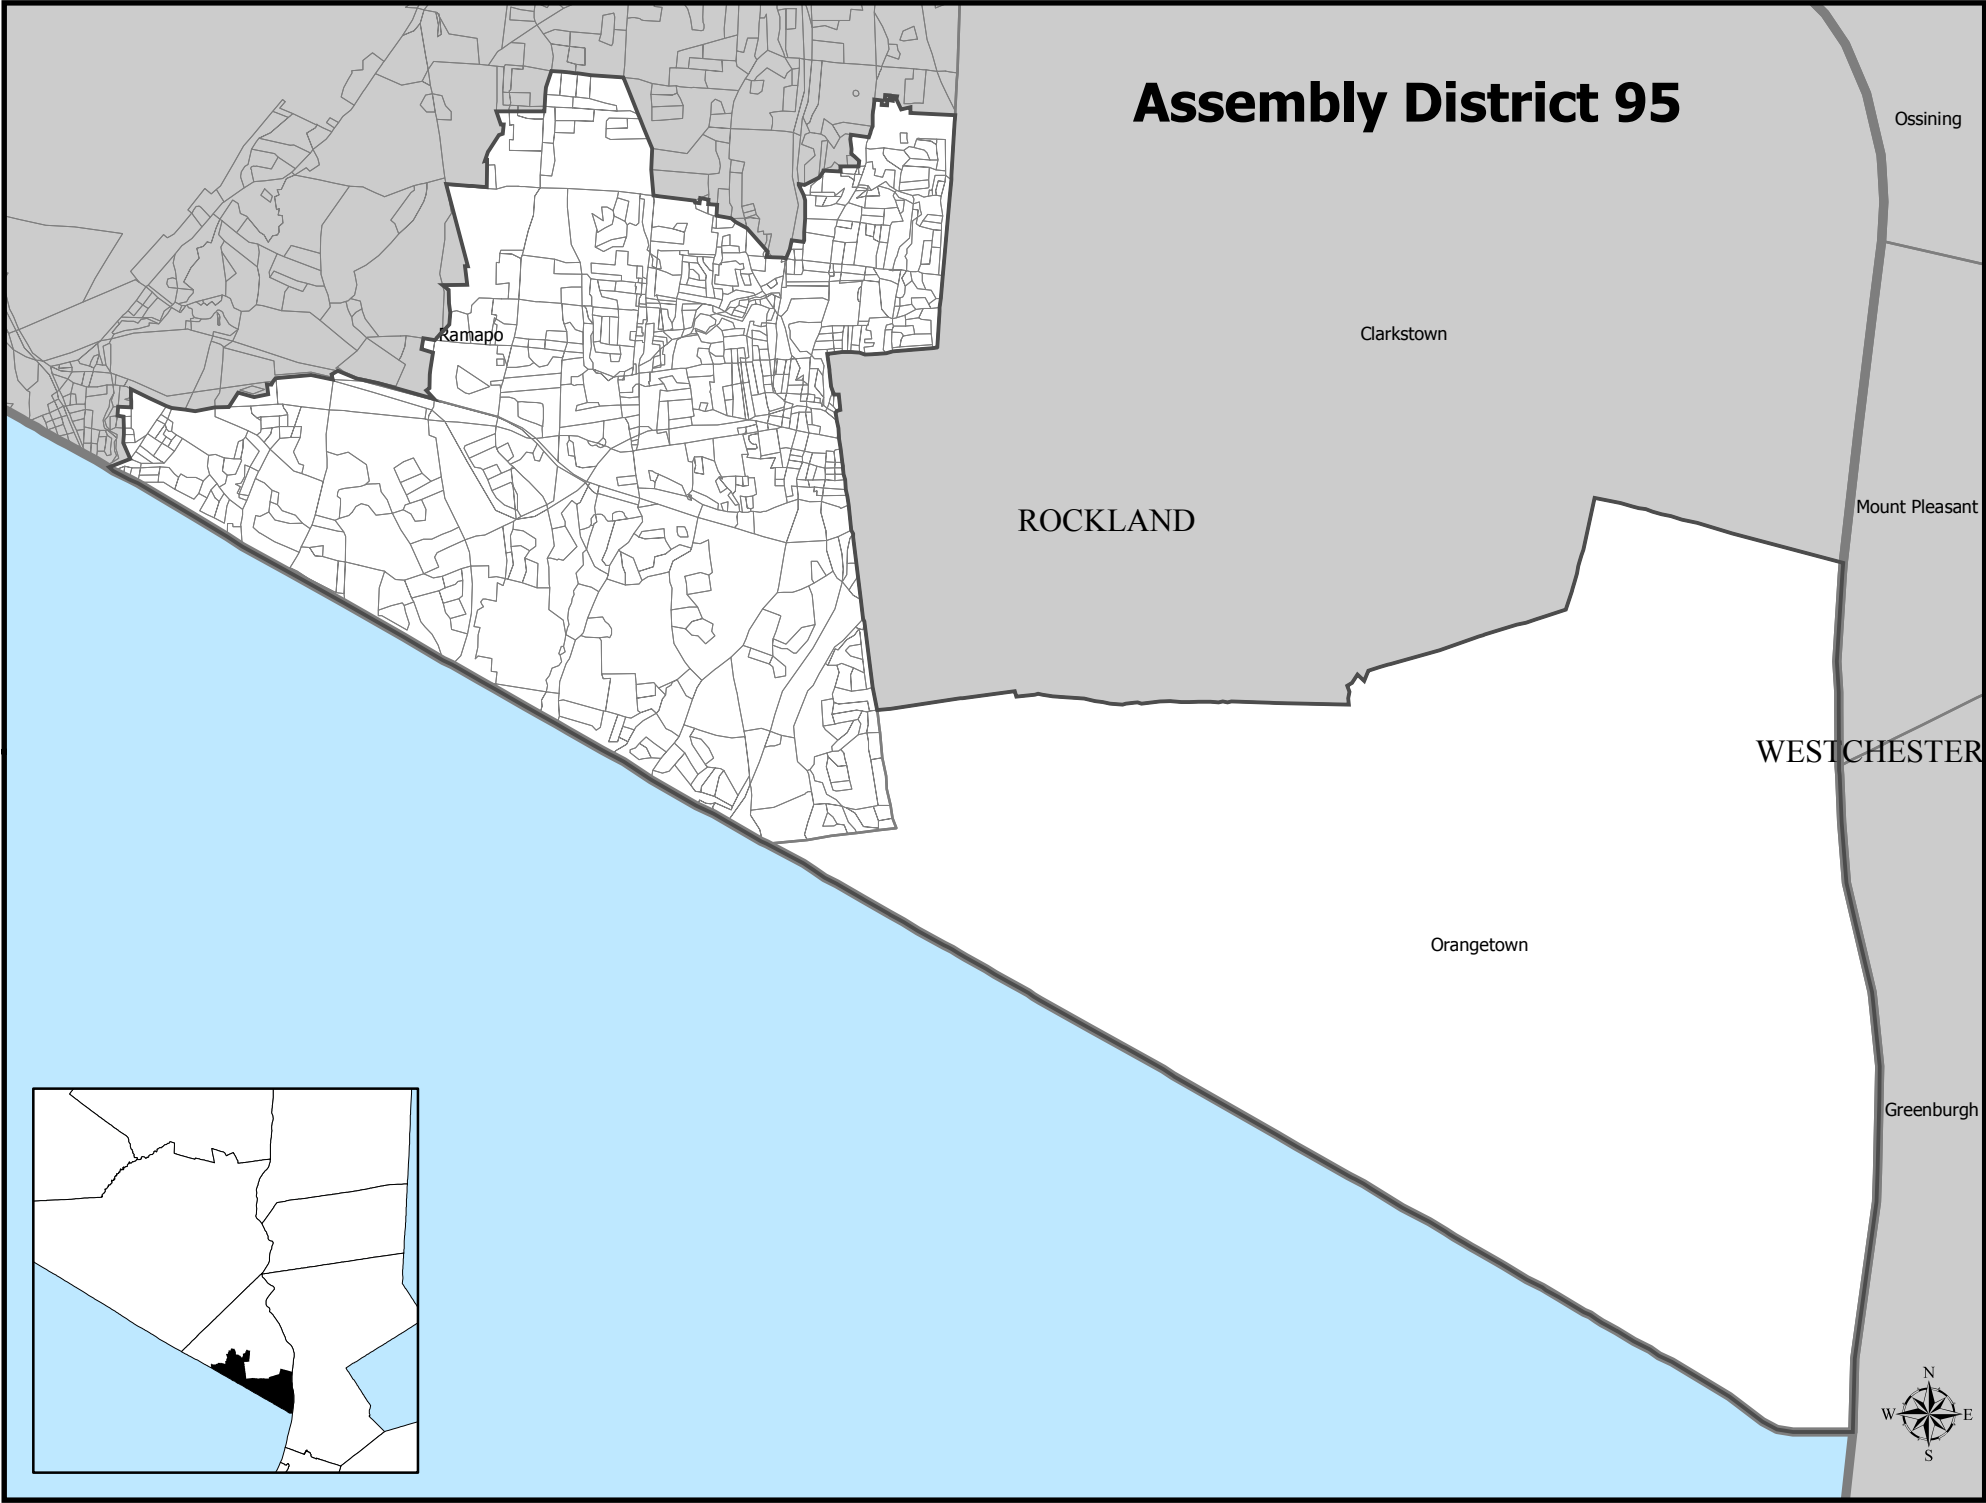

Assembly District 95

Ramapo

Clarkstown

ROCKLAND

Ossining

Mount Pleasant

WESTCHESTER

Orangetown

Orangeburg

Assembly District 95

Total Population : 128,970
Deviation : 2,461
Dev. Percentage : 1.95

	NH White	NH Black	Hispanic	NH Amer Ind	NH Asian	NH Multi	NH Other
Total	91,158	18,721	9,297	158	6,786	2,602	248
Total %	70.68	14.52	7.21	0.12	5.26	2.02	0.19
Total18+	62,738	12,738	6,792	103	5,075	1,699	142
Total18%	70.27	14.27	7.61	0.12	5.68	1.90	0.16