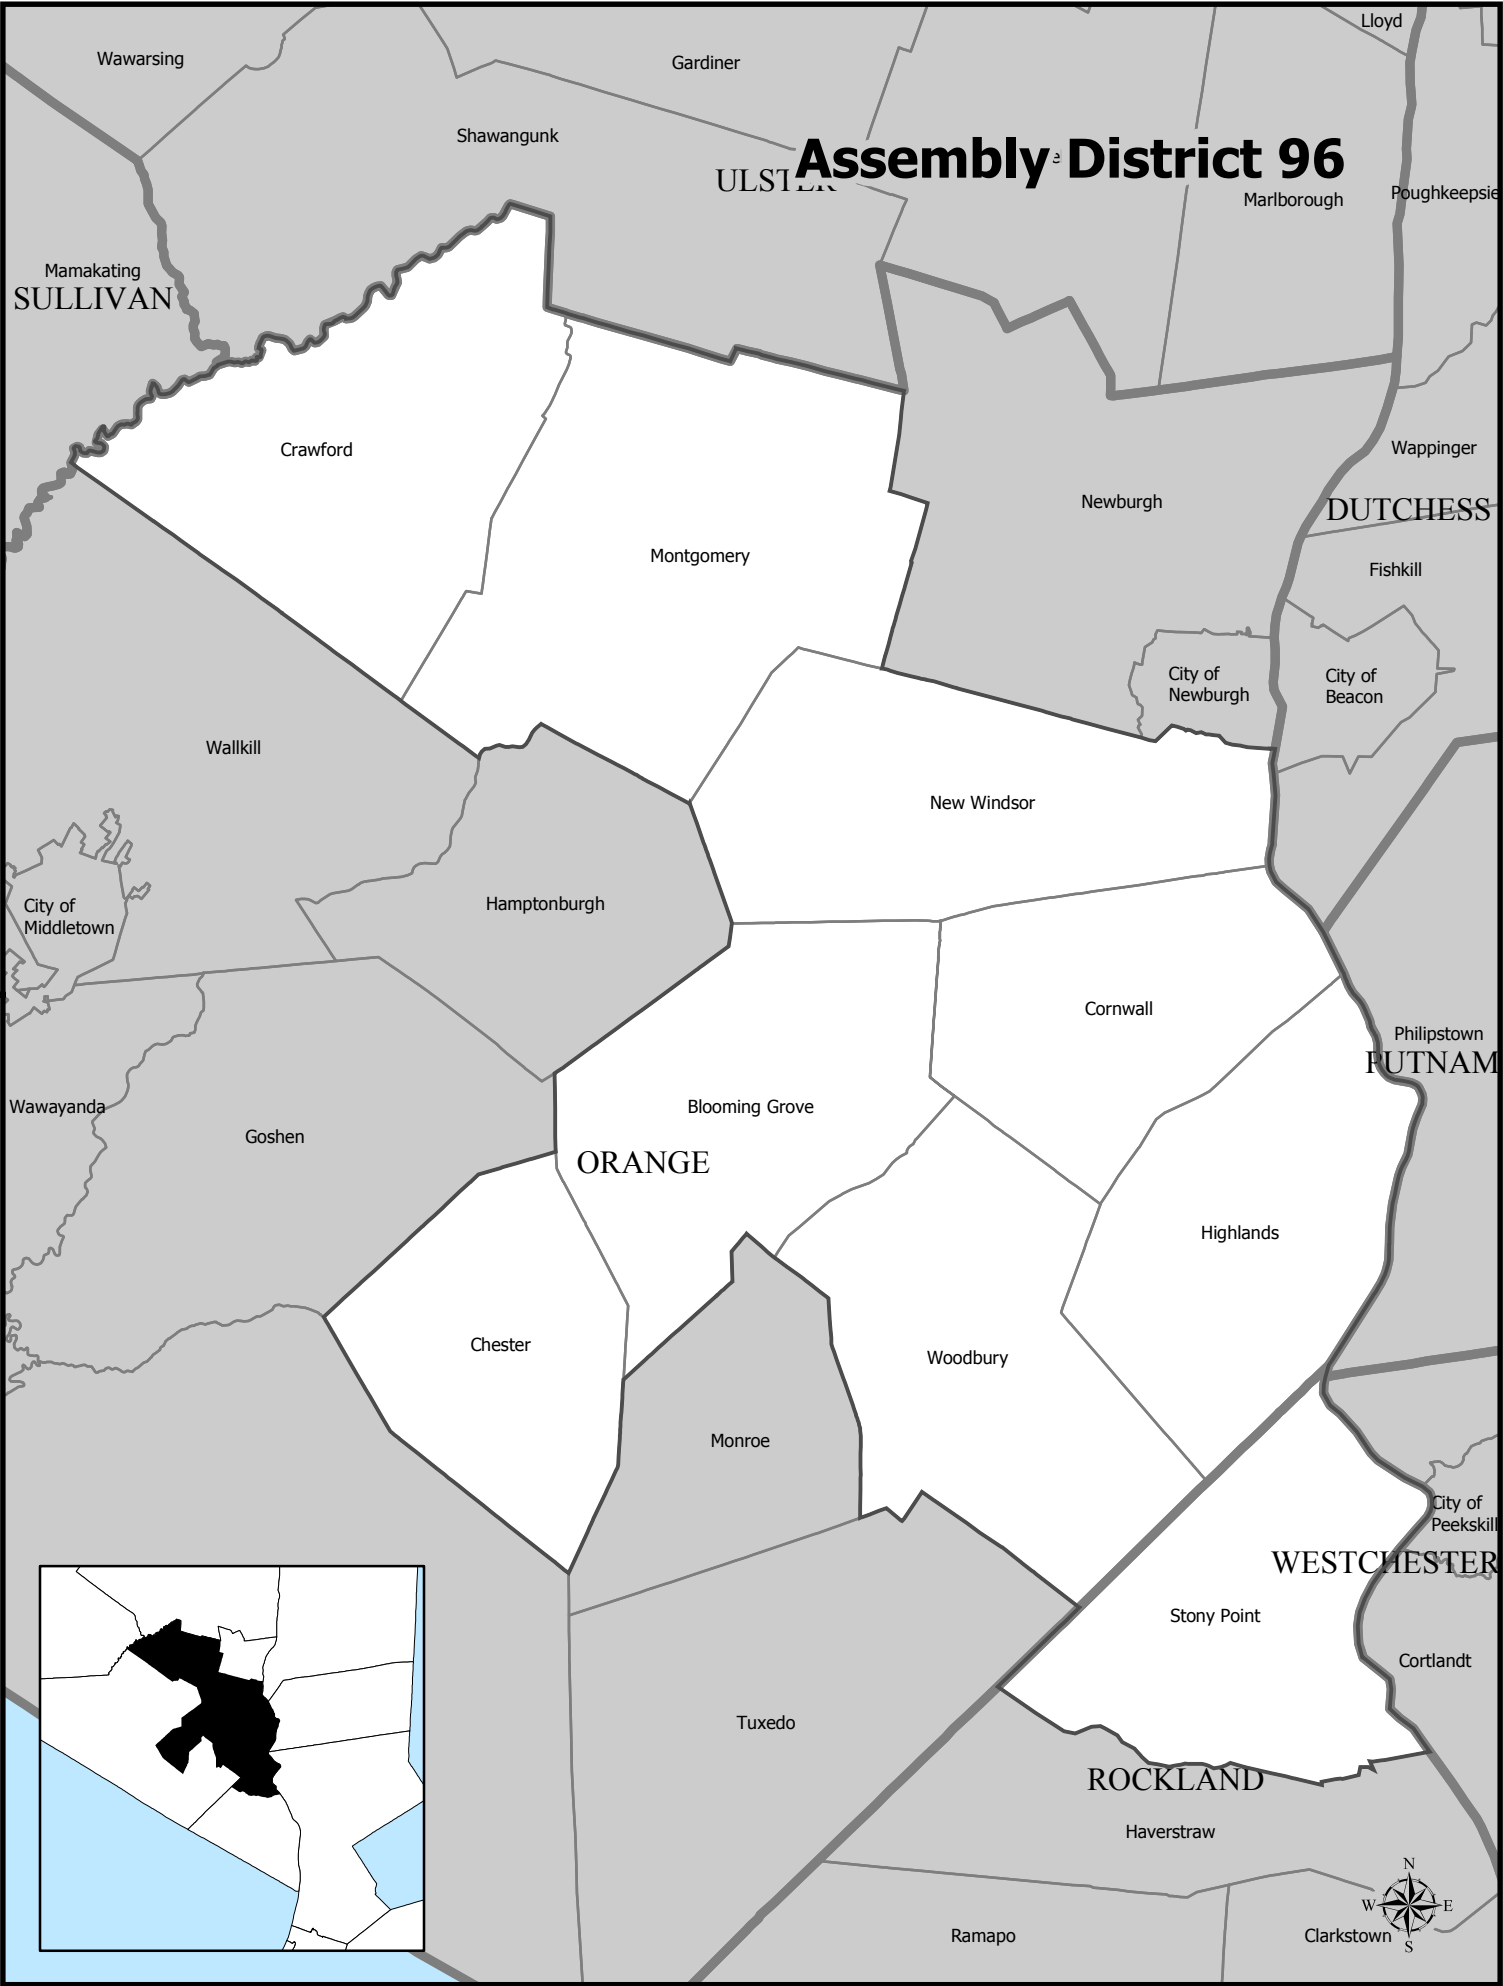

Assembly District 96

Assembly District 96

Total Population : 129,618
Deviation : 3,109
Dev. Percentage : 2.46

| | NH White | NH Black | Hispanic | NH Amer Ind | NH Asian | NH Multi | NH Other |
|----------|----------|----------|----------|-------------|----------|----------|----------|
| Total | 109,556 | 5,240 | 10,665 | 307 | 2,035 | 1,598 | 217 |
| Total % | 84.52 | 4.04 | 8.23 | 0.24 | 1.57 | 1.23 | 0.17 |
| Total18+ | 80,271 | 3,637 | 6,897 | 234 | 1,561 | 843 | 125 |
| Total18% | 85.79 | 3.89 | 7.37 | 0.25 | 1.67 | 0.90 | 0.13 |