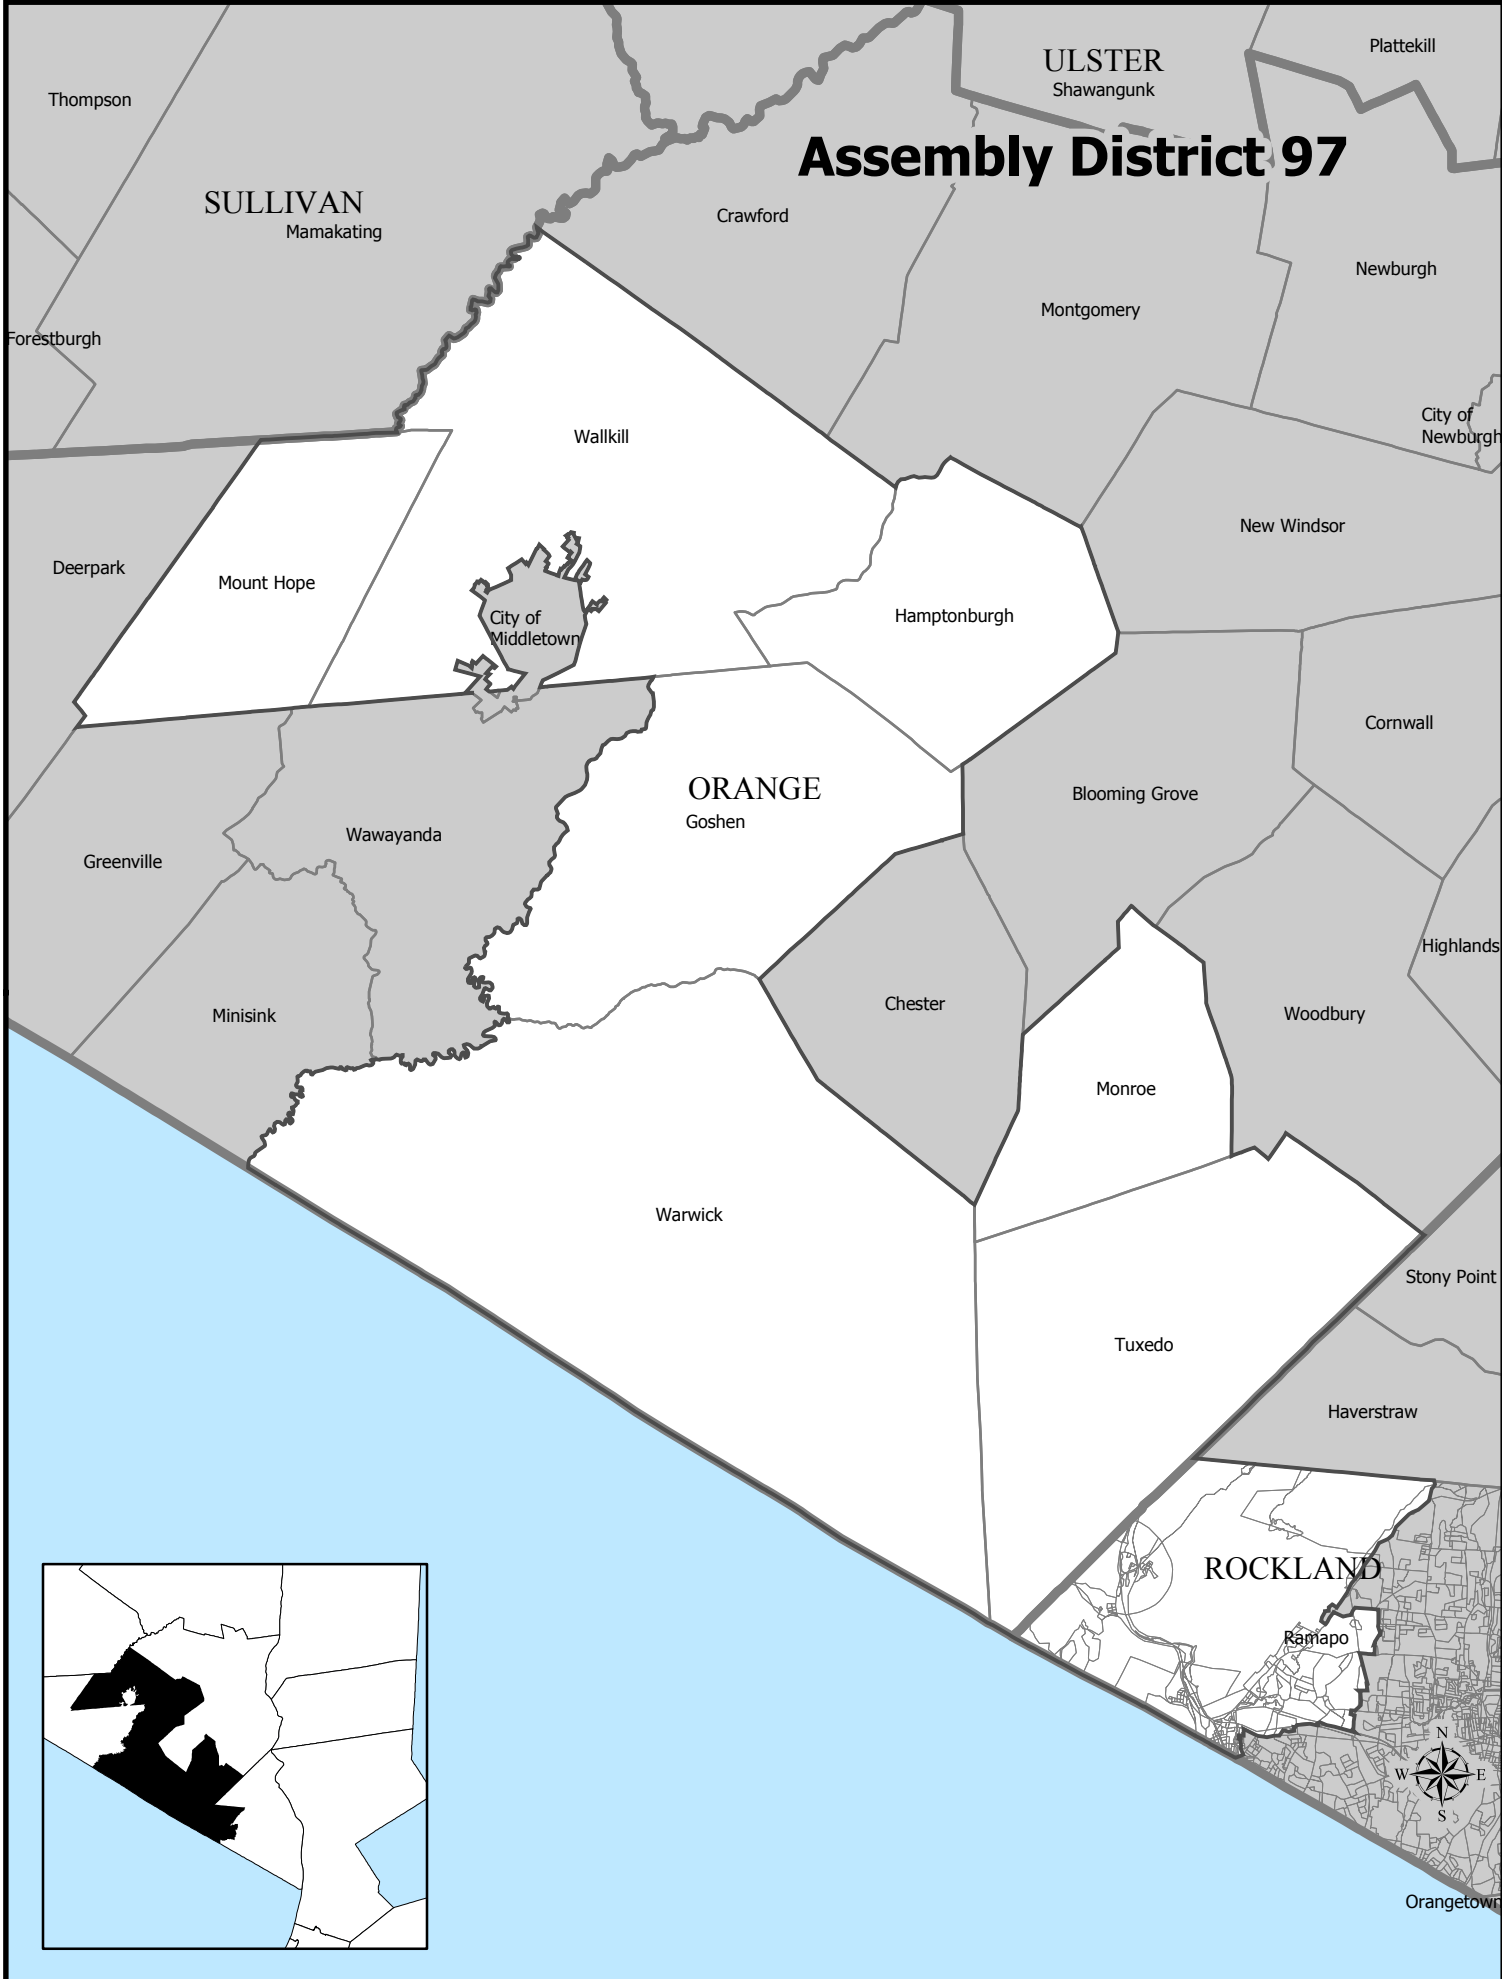

Assembly District 97

Assembly District 97

Total Population : 128,970
Deviation : 2,461
Dev. Percentage : 1.95

	NH White	NH Black	Hispanic	NH Amer Ind	NH Asian	NH Multi	NH Other
Total	107,702	6,211	10,704	373	2,169	1,582	229
Total %	83.51	4.82	8.30	0.29	1.68	1.23	0.18
Total18+	75,880	4,748	7,360	290	1,546	864	120
Total18%	83.56	5.23	8.11	0.32	1.70	0.95	0.13