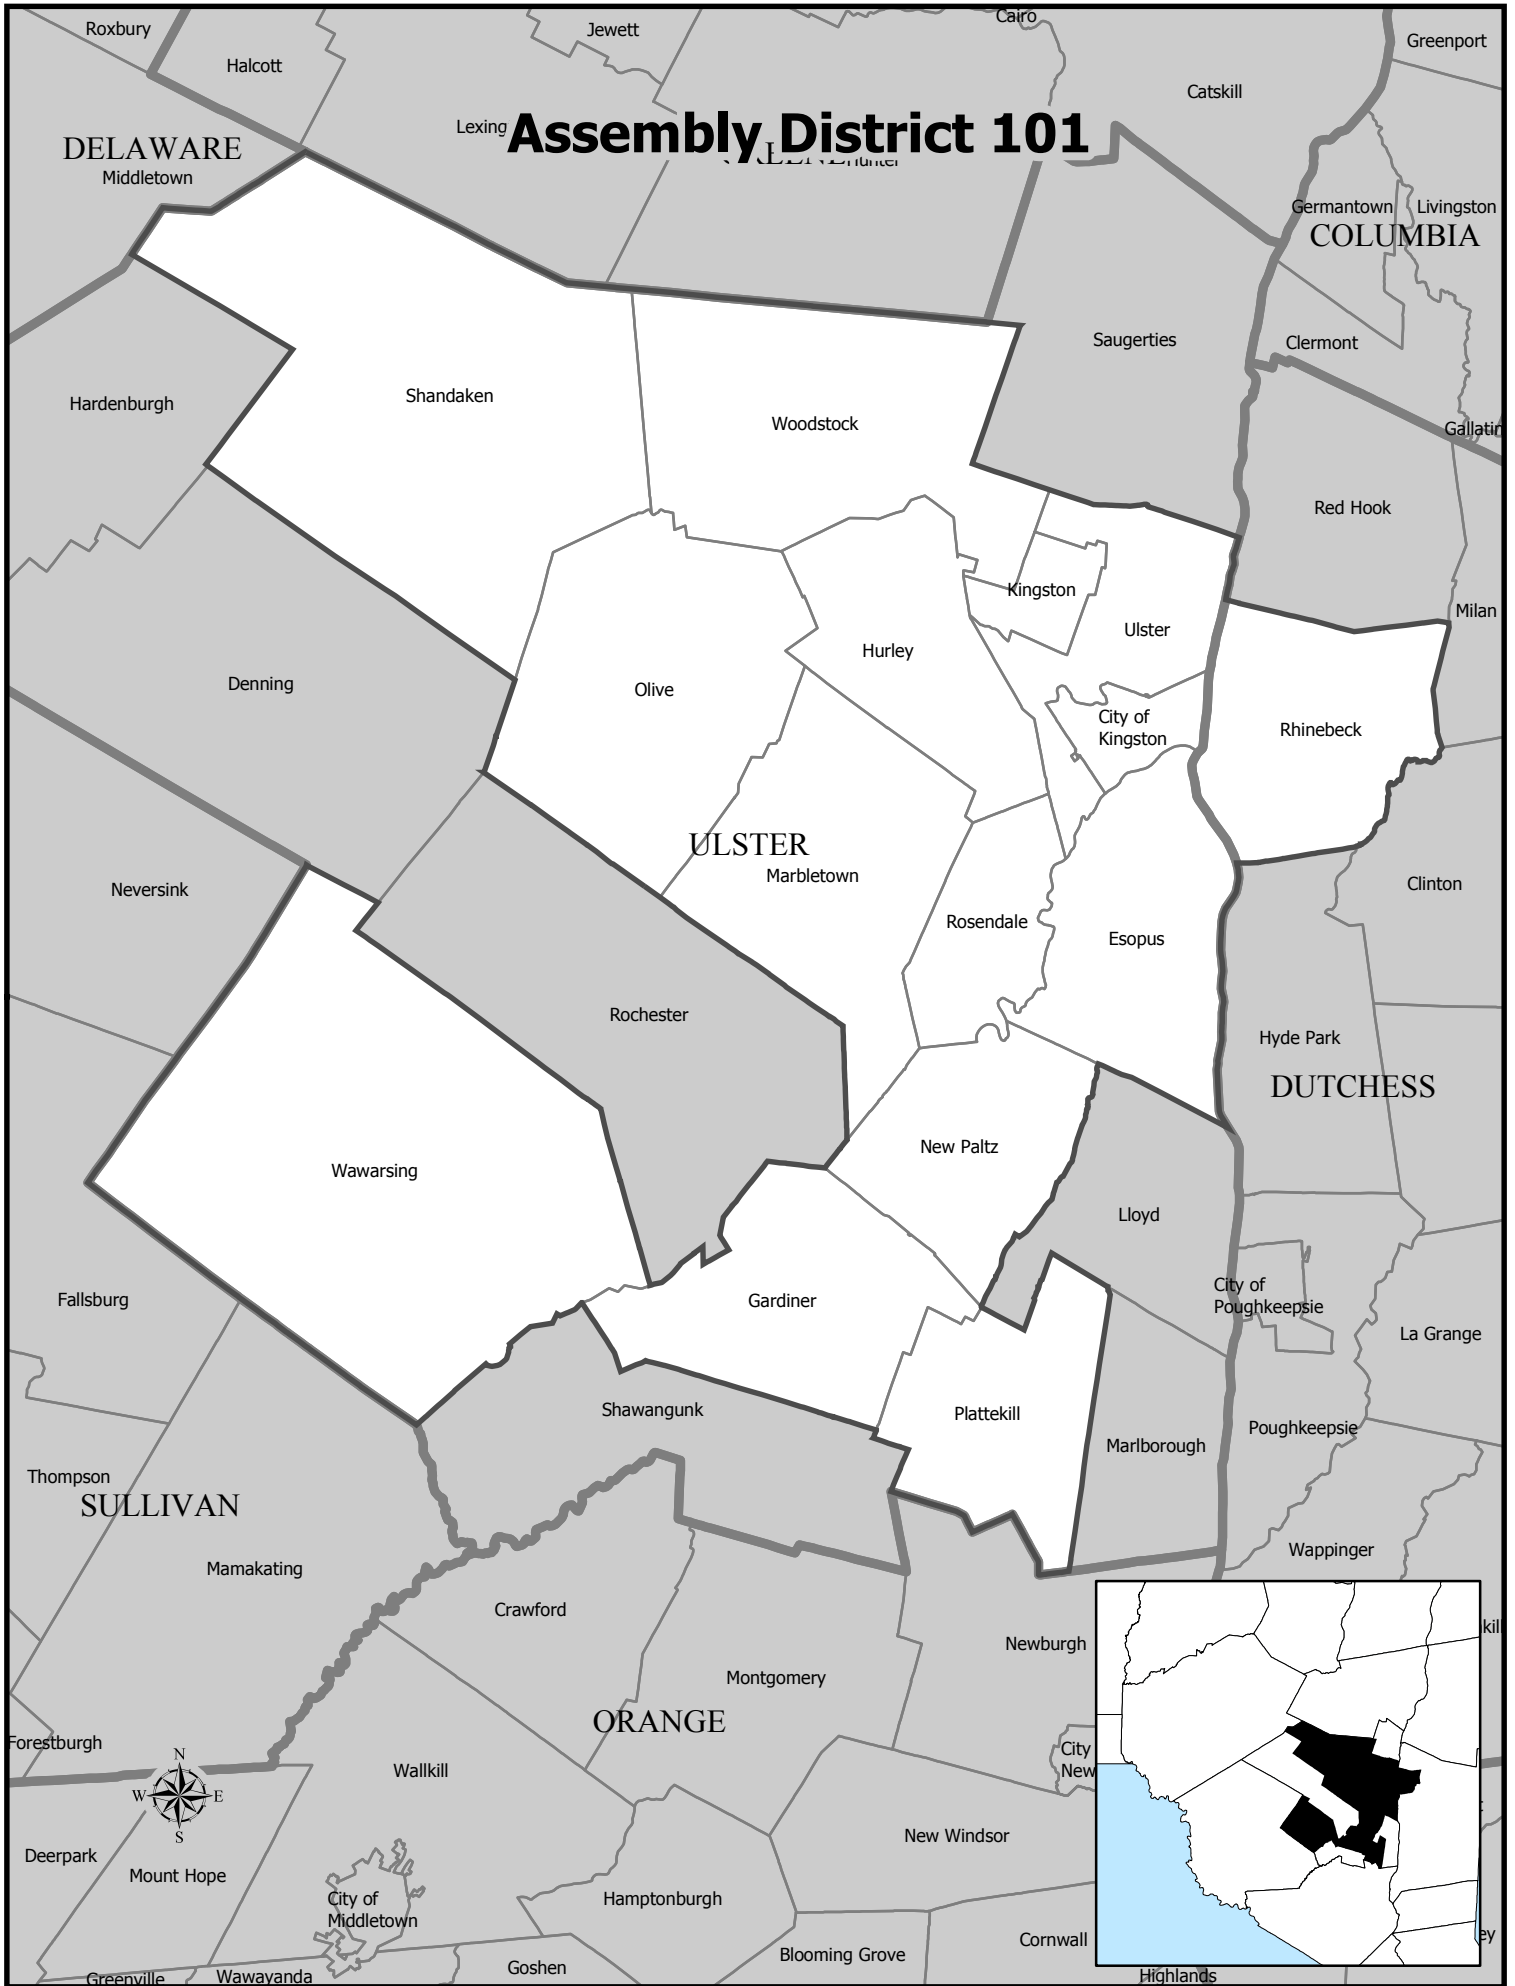

# Assembly District 101

# Assembly District 101

Total Population : 127,675  
Deviation : 1,166  
Dev. Percentage : 0.92

|          | NH White | NH Black | Hispanic | NH Amer Ind | NH Asian | NH Multi | NH Other |
|----------|----------|----------|----------|-------------|----------|----------|----------|
| Total    | 108,045  | 6,734    | 8,312    | 245         | 1,834    | 2,142    | 363      |
| Total %  | 84.63    | 5.27     | 6.51     | 0.19        | 1.44     | 1.68     | 0.28     |
| Total18+ | 84,851   | 4,940    | 5,638    | 203         | 1,404    | 1,171    | 254      |
| Total18% | 86.18    | 5.02     | 5.73     | 0.21        | 1.43     | 1.19     | 0.26     |