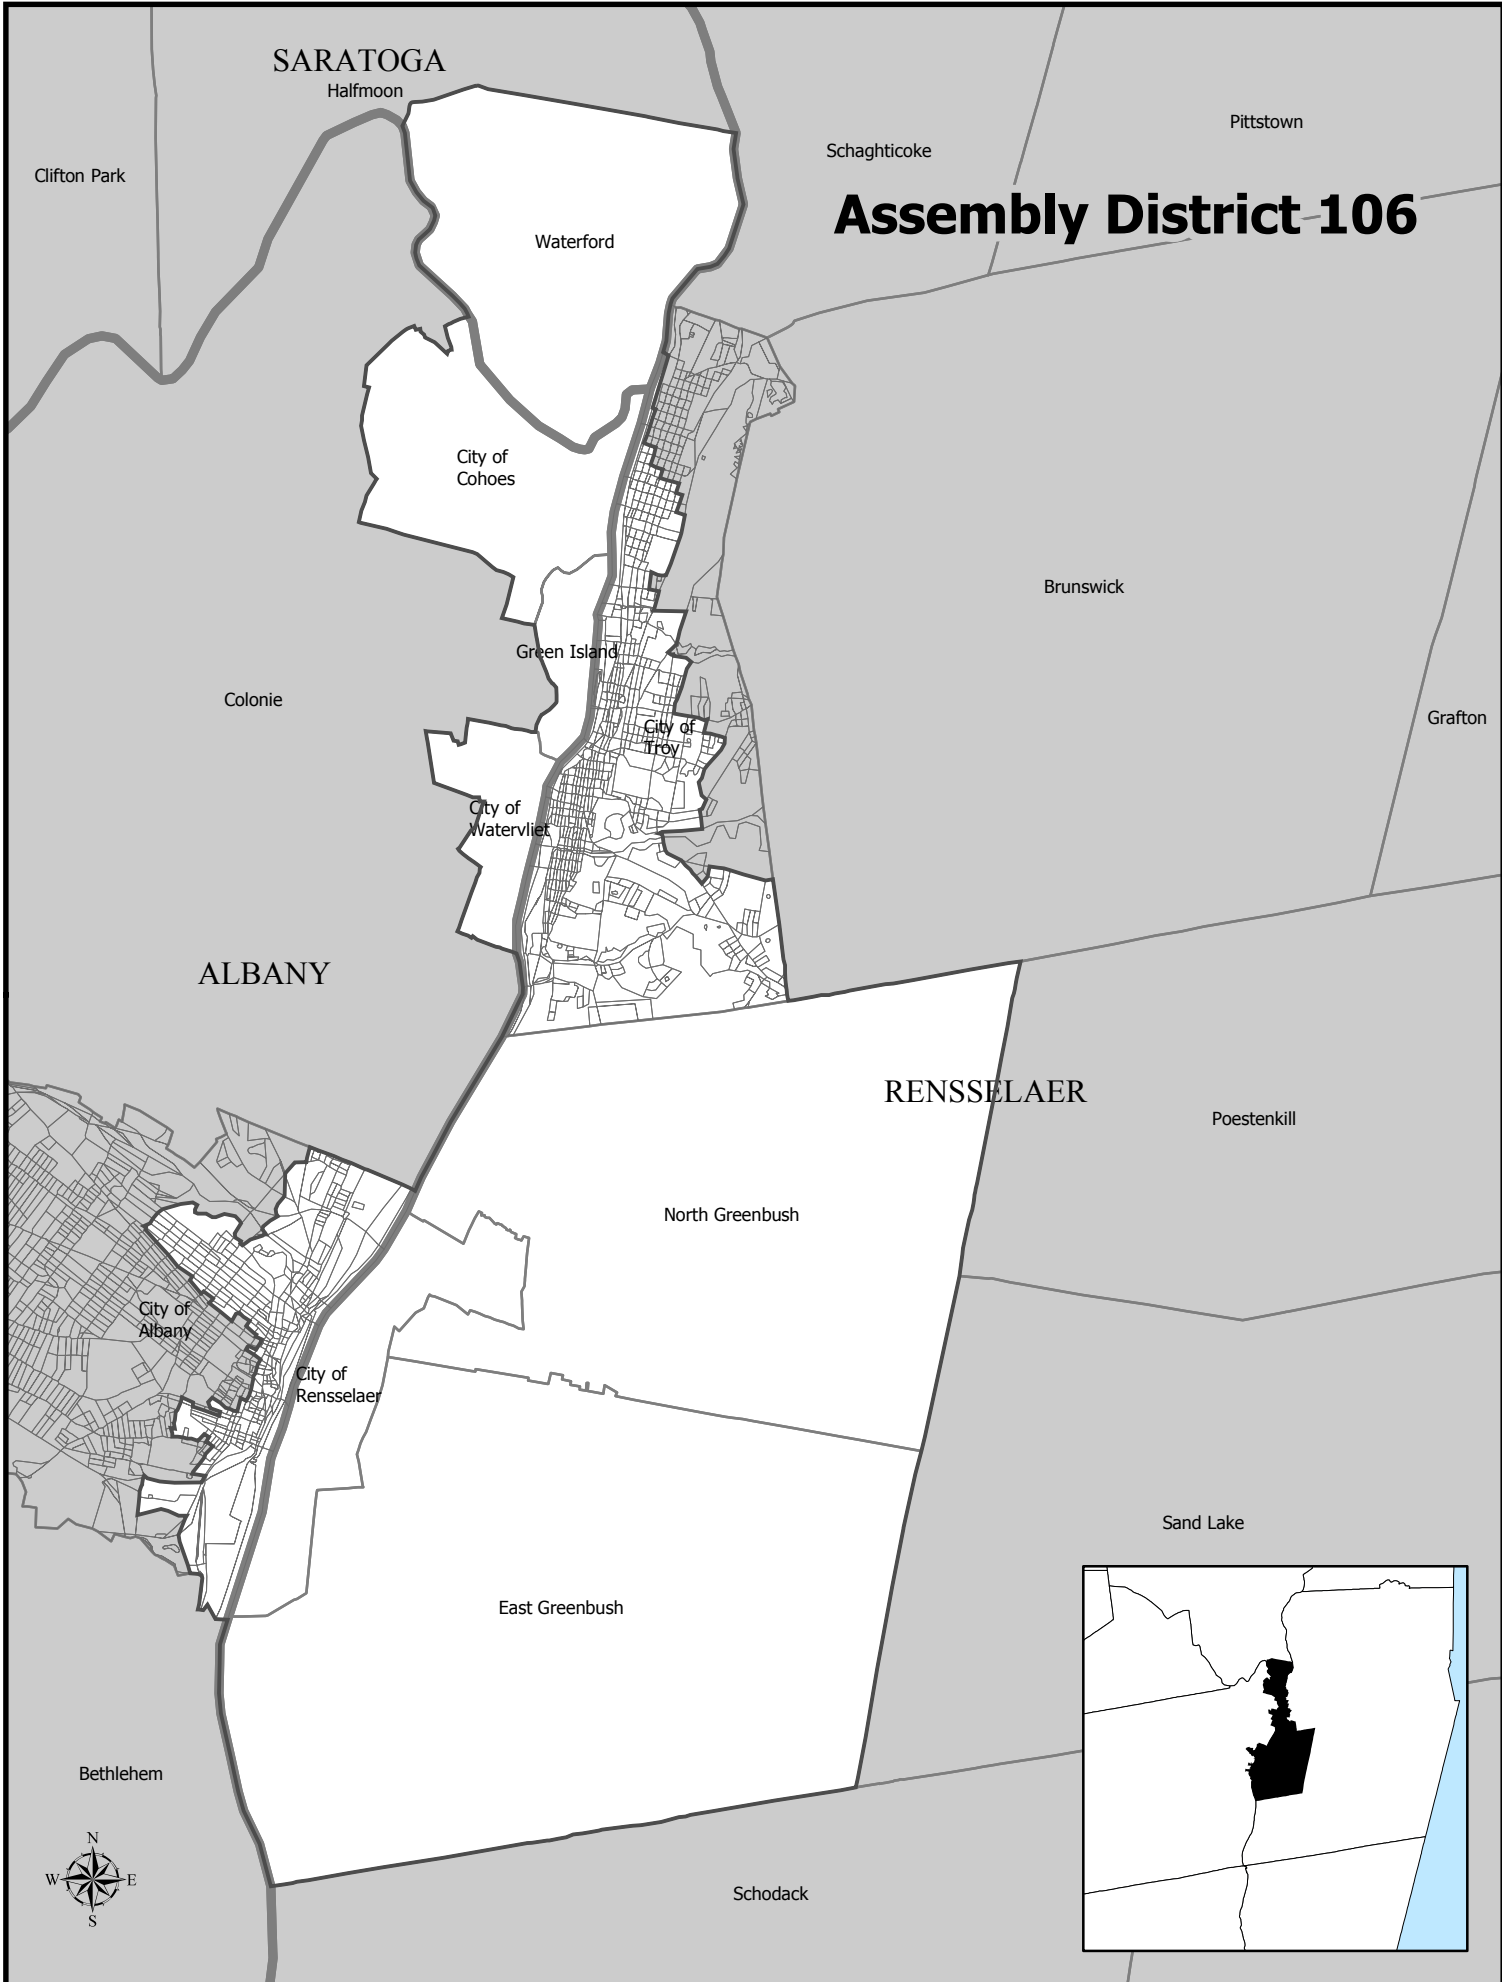

Assembly District 106

Assembly District 106

Total Population : 128,373
Deviation : 1,864
Dev. Percentage : 1.47

| | NH White | NH Black | Hispanic | NH Amer Ind | NH Asian | NH Multi | NH Other |
|----------|----------|----------|----------|-------------|----------|----------|----------|
| Total | 98,742 | 19,981 | 4,523 | 258 | 2,482 | 2,090 | 297 |
| Total % | 76.92 | 15.56 | 3.52 | 0.20 | 1.93 | 1.63 | 0.23 |
| Total18+ | 78,119 | 12,770 | 2,622 | 206 | 2,056 | 1,104 | 156 |
| Total18% | 80.51 | 13.16 | 2.70 | 0.21 | 2.12 | 1.14 | 0.16 |