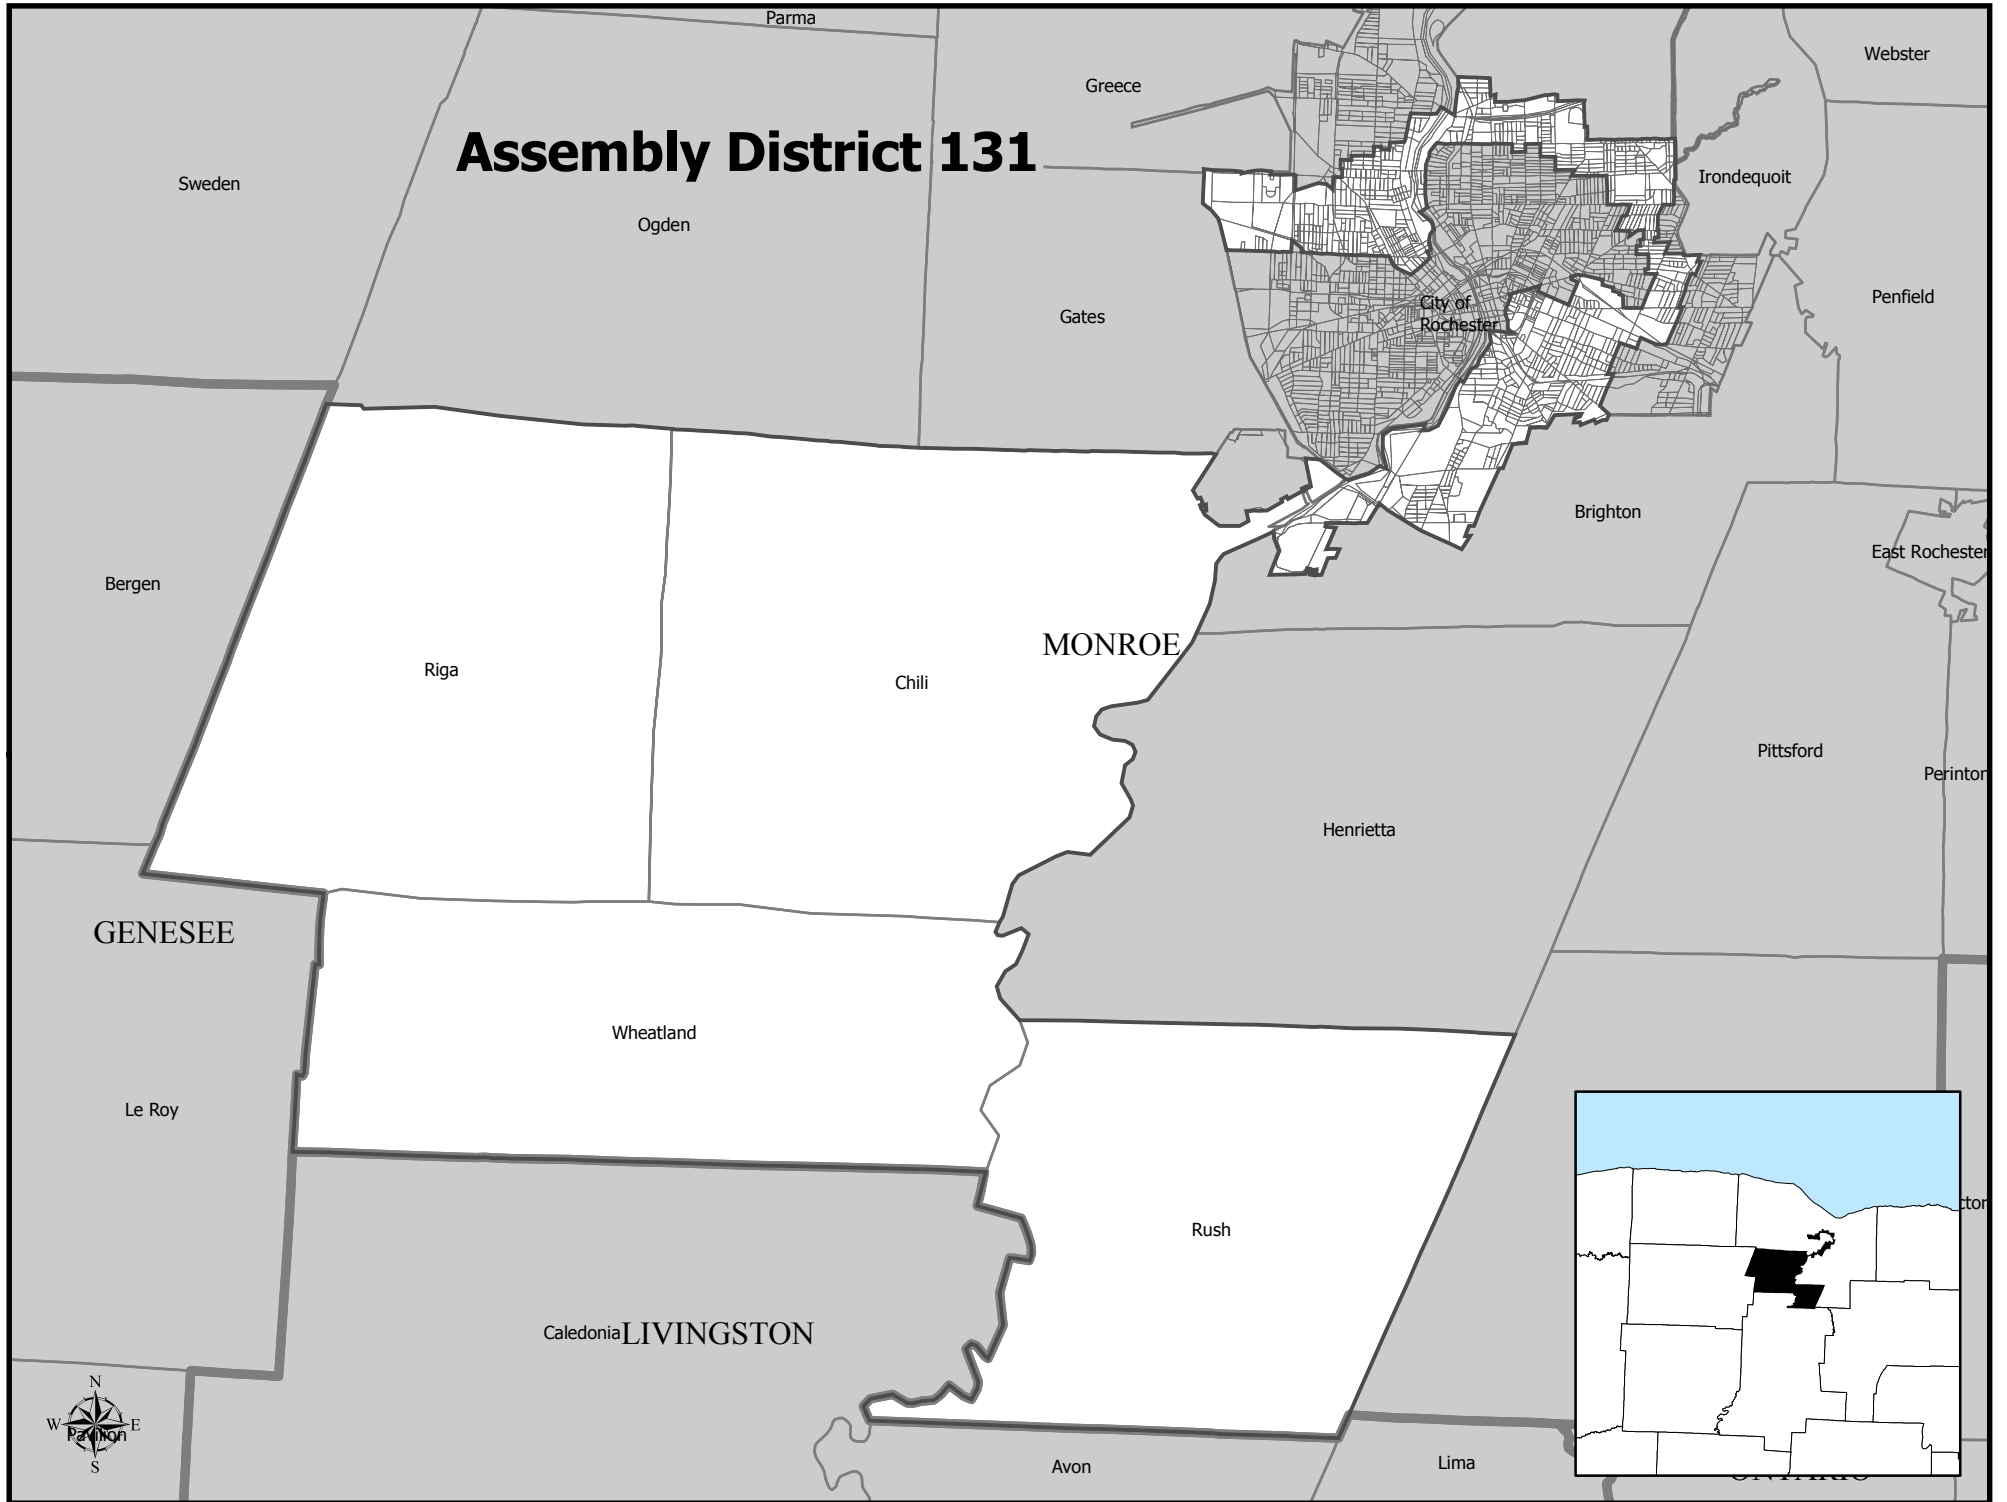

Assembly District 131

Assembly District 131

Total Population : 126,274
Deviation : -235
Dev. Percentage : -0.19

	NH White	NH Black	Hispanic	NH Amer Ind	NH Asian	NH Multi	NH Other
Total	87,829	21,297	10,212	453	3,406	2,813	264
Total %	69.55	16.87	8.09	0.36	2.70	2.23	0.21
Total18+	72,202	13,426	6,214	355	2,754	1,541	166
Total18%	74.70	13.89	6.43	0.37	2.85	1.59	0.17