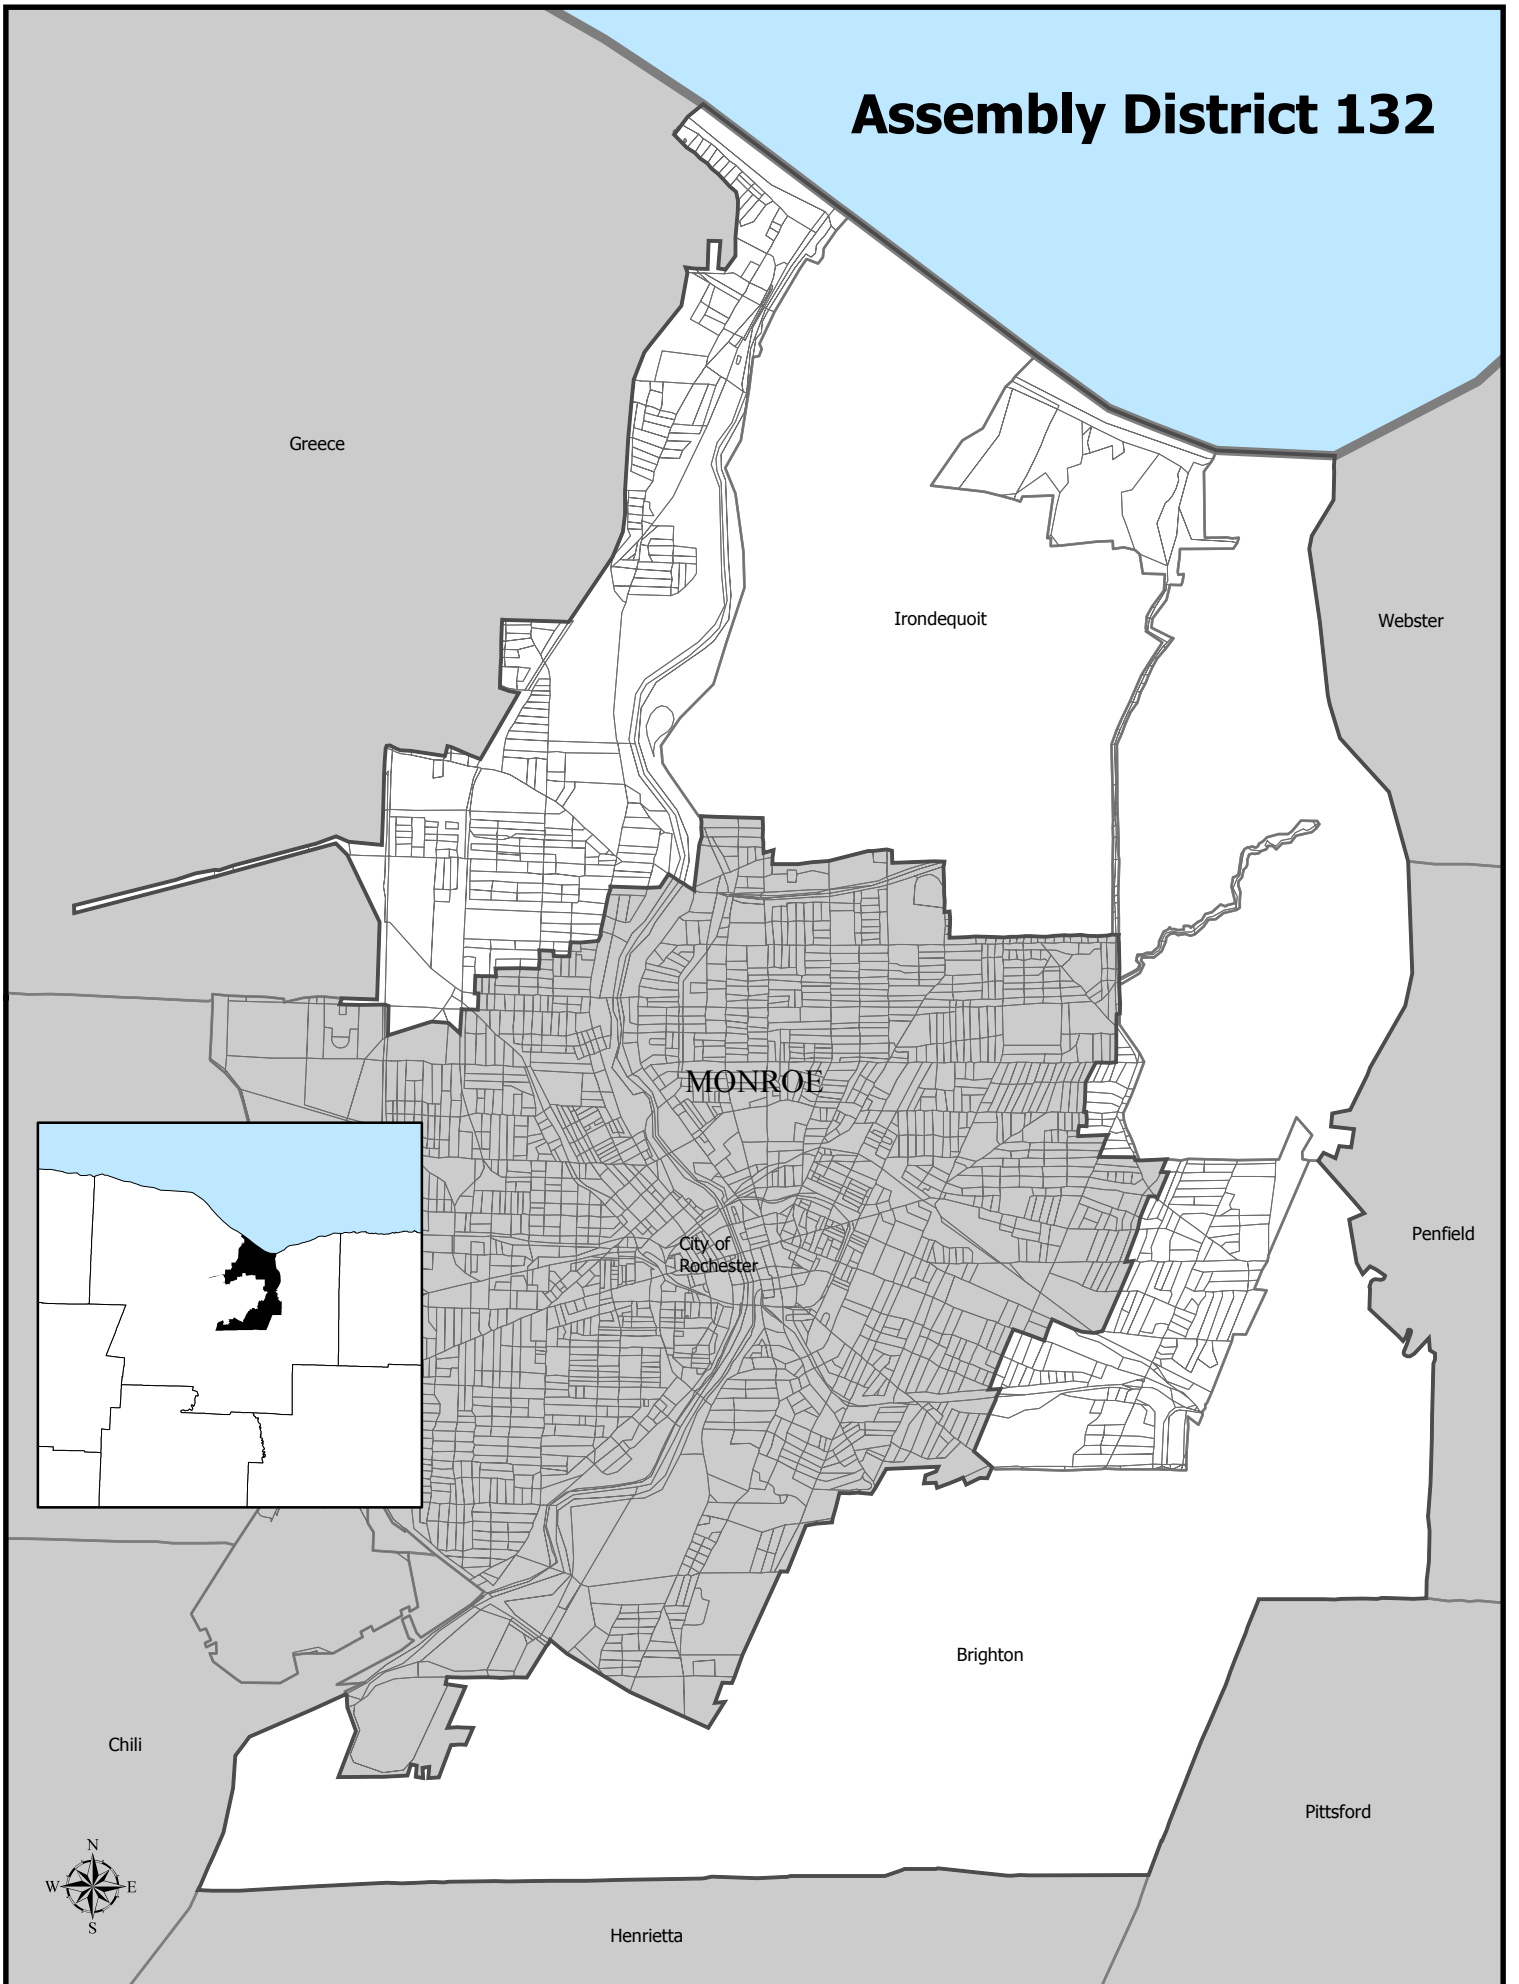

# Assembly District 132

Greece

Irondequoit

Webster

MONROE

City of Rochester

Penfield

Brighton

Chili

Pittsford

Henrietta

# Assembly District 132

Total Population : 126,271  
Deviation : -238  
Dev. Percentage : -0.19

	NH White	NH Black	Hispanic	NH Amer Ind	NH Asian	NH Multi	NH Other
Total	107,841	7,734	4,674	244	3,880	1,746	152
Total %	85.40	6.12	3.70	0.19	3.07	1.38	0.12
Total18+	86,775	5,107	2,915	183	2,860	926	81
Total18%	87.79	5.17	2.95	0.19	2.89	0.94	0.08