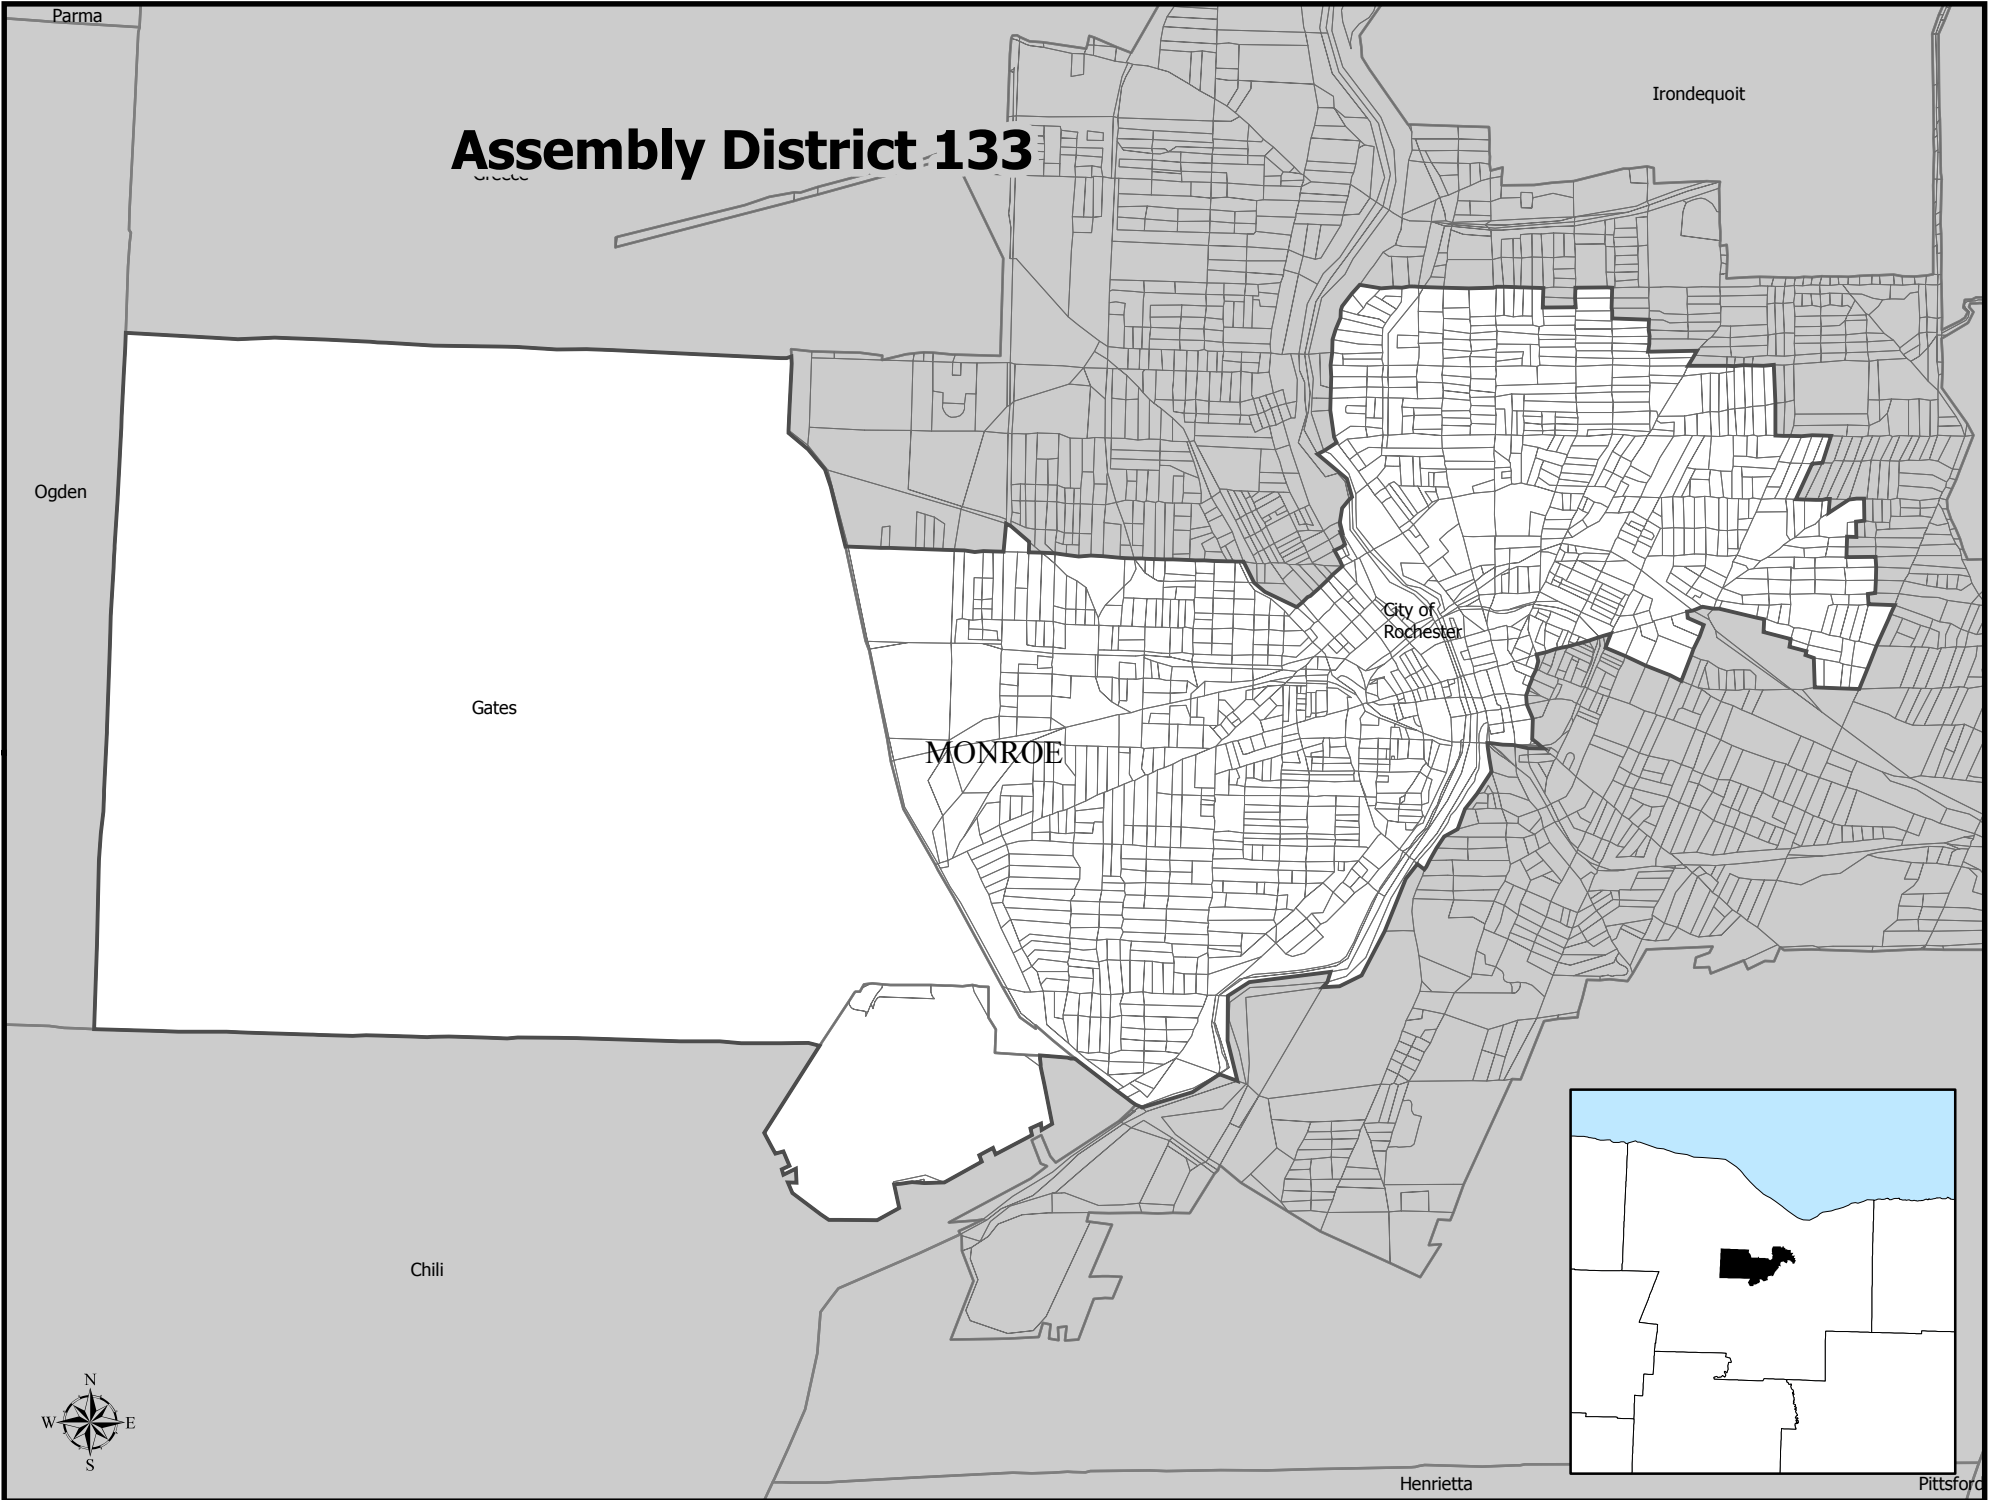

Assembly District 133

Irondequoit

Parma

Ogden

Gates

MONROE

City of
Rochester

Chili

Henrietta

Pittsford

Assembly District 133

Total Population : 126,272
Deviation : -237
Dev. Percentage : -0.19

	NH White	NH Black	Hispanic	NH Amer Ind	NH Asian	NH Multi	NH Other
Total	43,359	60,081	17,123	358	2,064	3,018	269
Total %	34.34	47.58	13.56	0.28	1.63	2.39	0.21
Total18+	35,205	36,927	9,687	263	1,481	1,604	152
Total18%	41.26	43.28	11.35	0.31	1.74	1.88	0.18