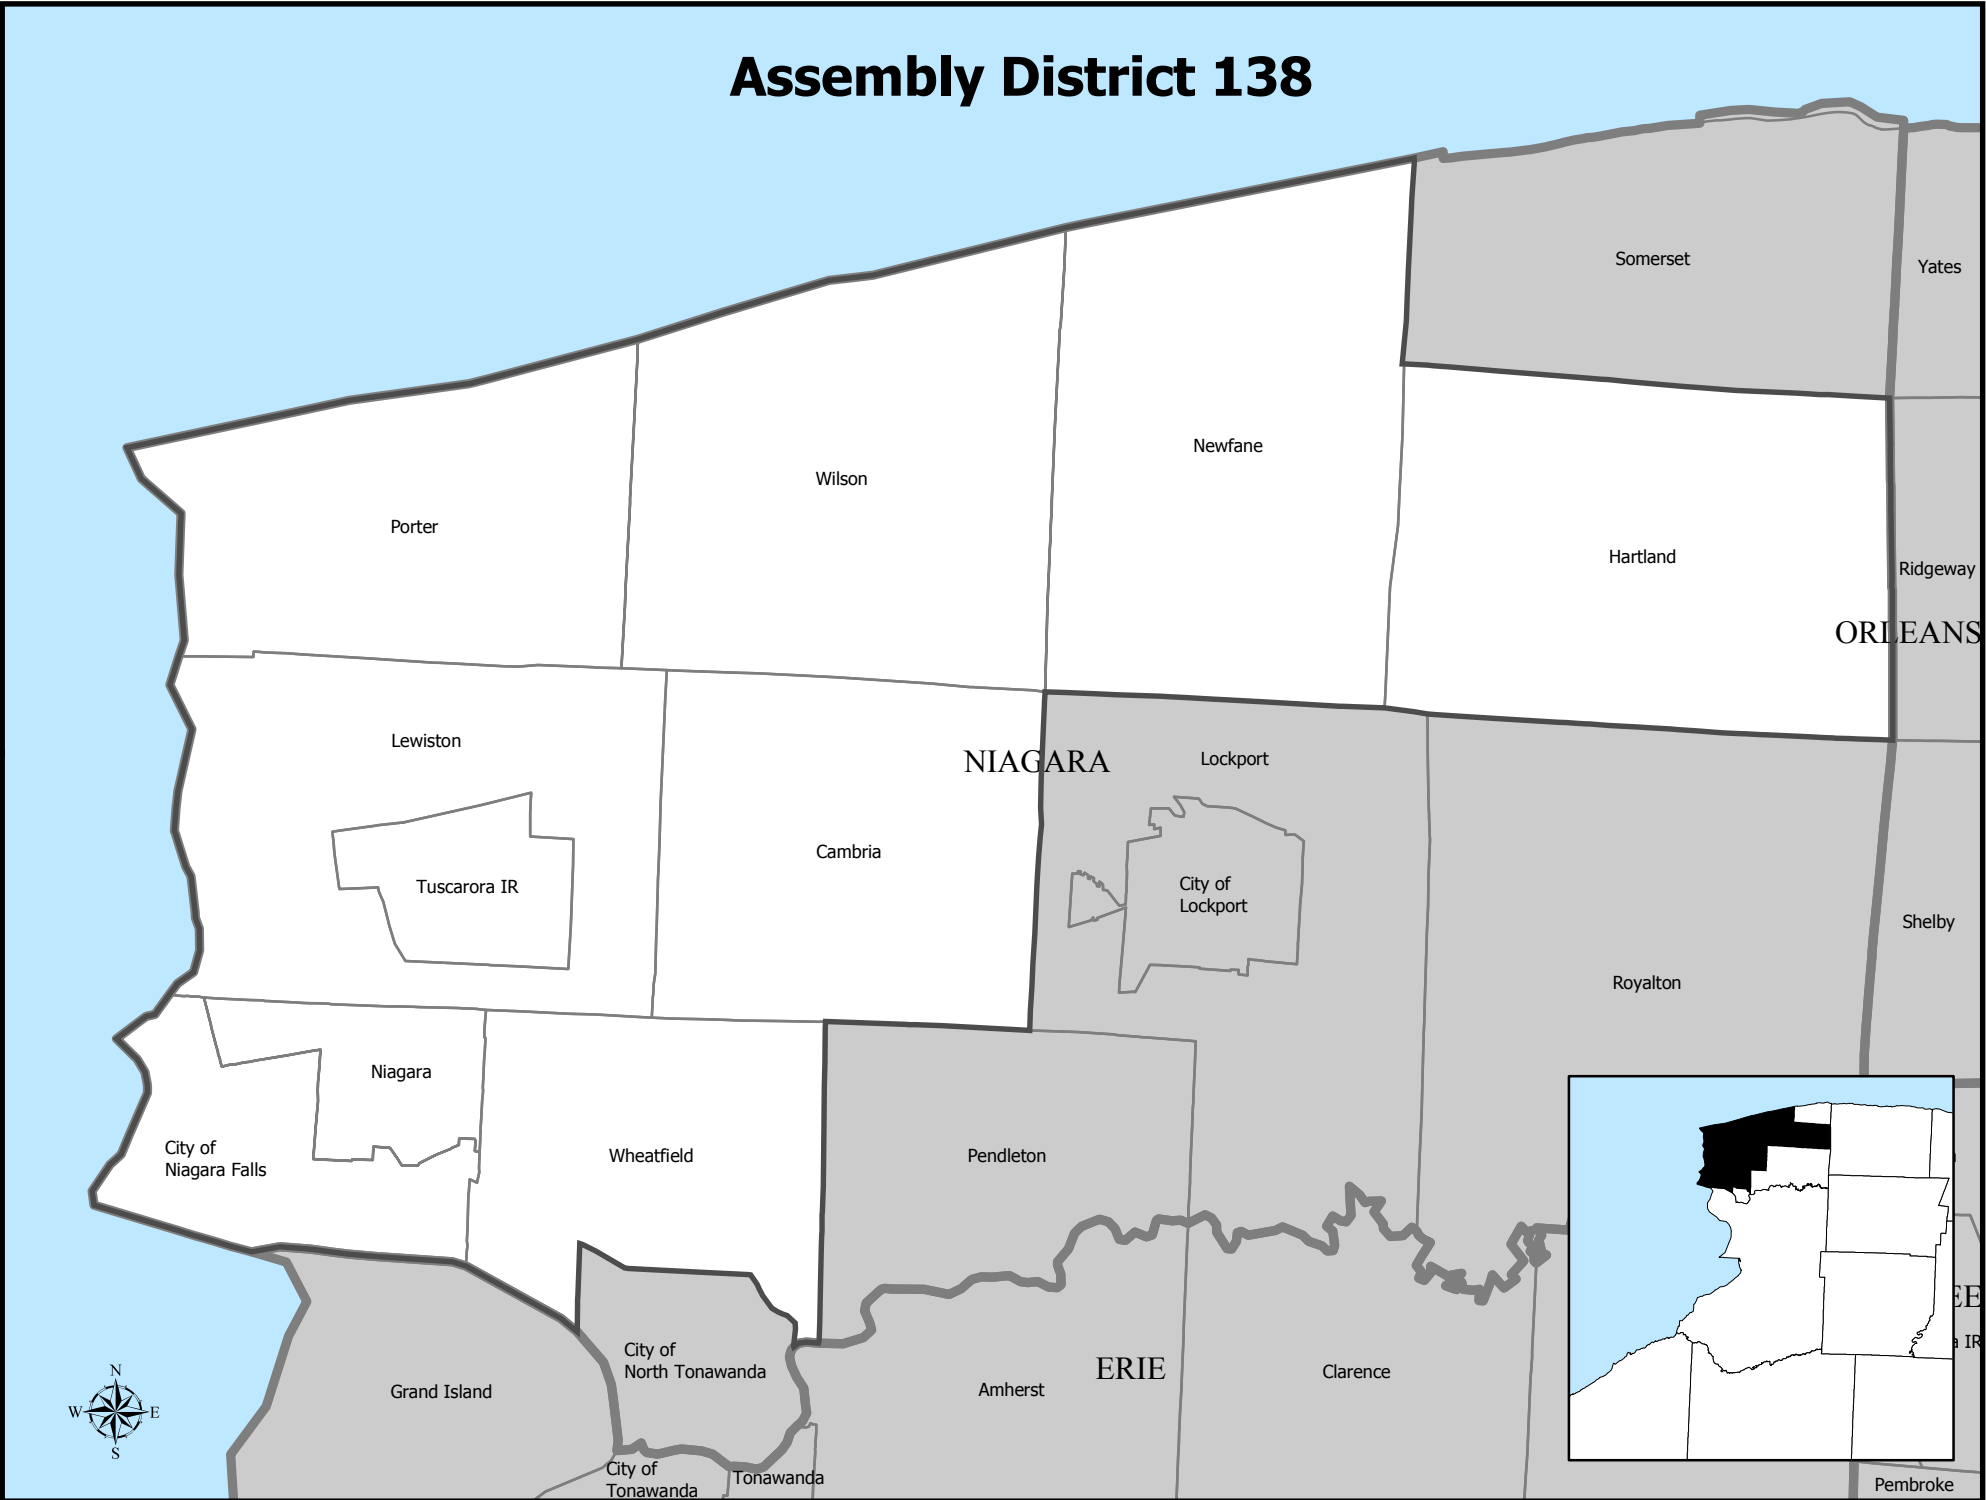

Assembly District 138

Assembly District 138

Total Population : 128,027
Deviation : 1,518
Dev. Percentage : 1.20

	NH White	NH Black	Hispanic	NH Amer Ind	NH Asian	NH Multi	NH Other
Total	111,188	11,111	1,712	1,646	696	1,529	145
Total %	86.85	8.68	1.34	1.29	0.54	1.19	0.11
Total18+	86,480	7,106	1,046	1,109	472	652	78
Total18%	89.21	7.33	1.08	1.14	0.49	0.67	0.08