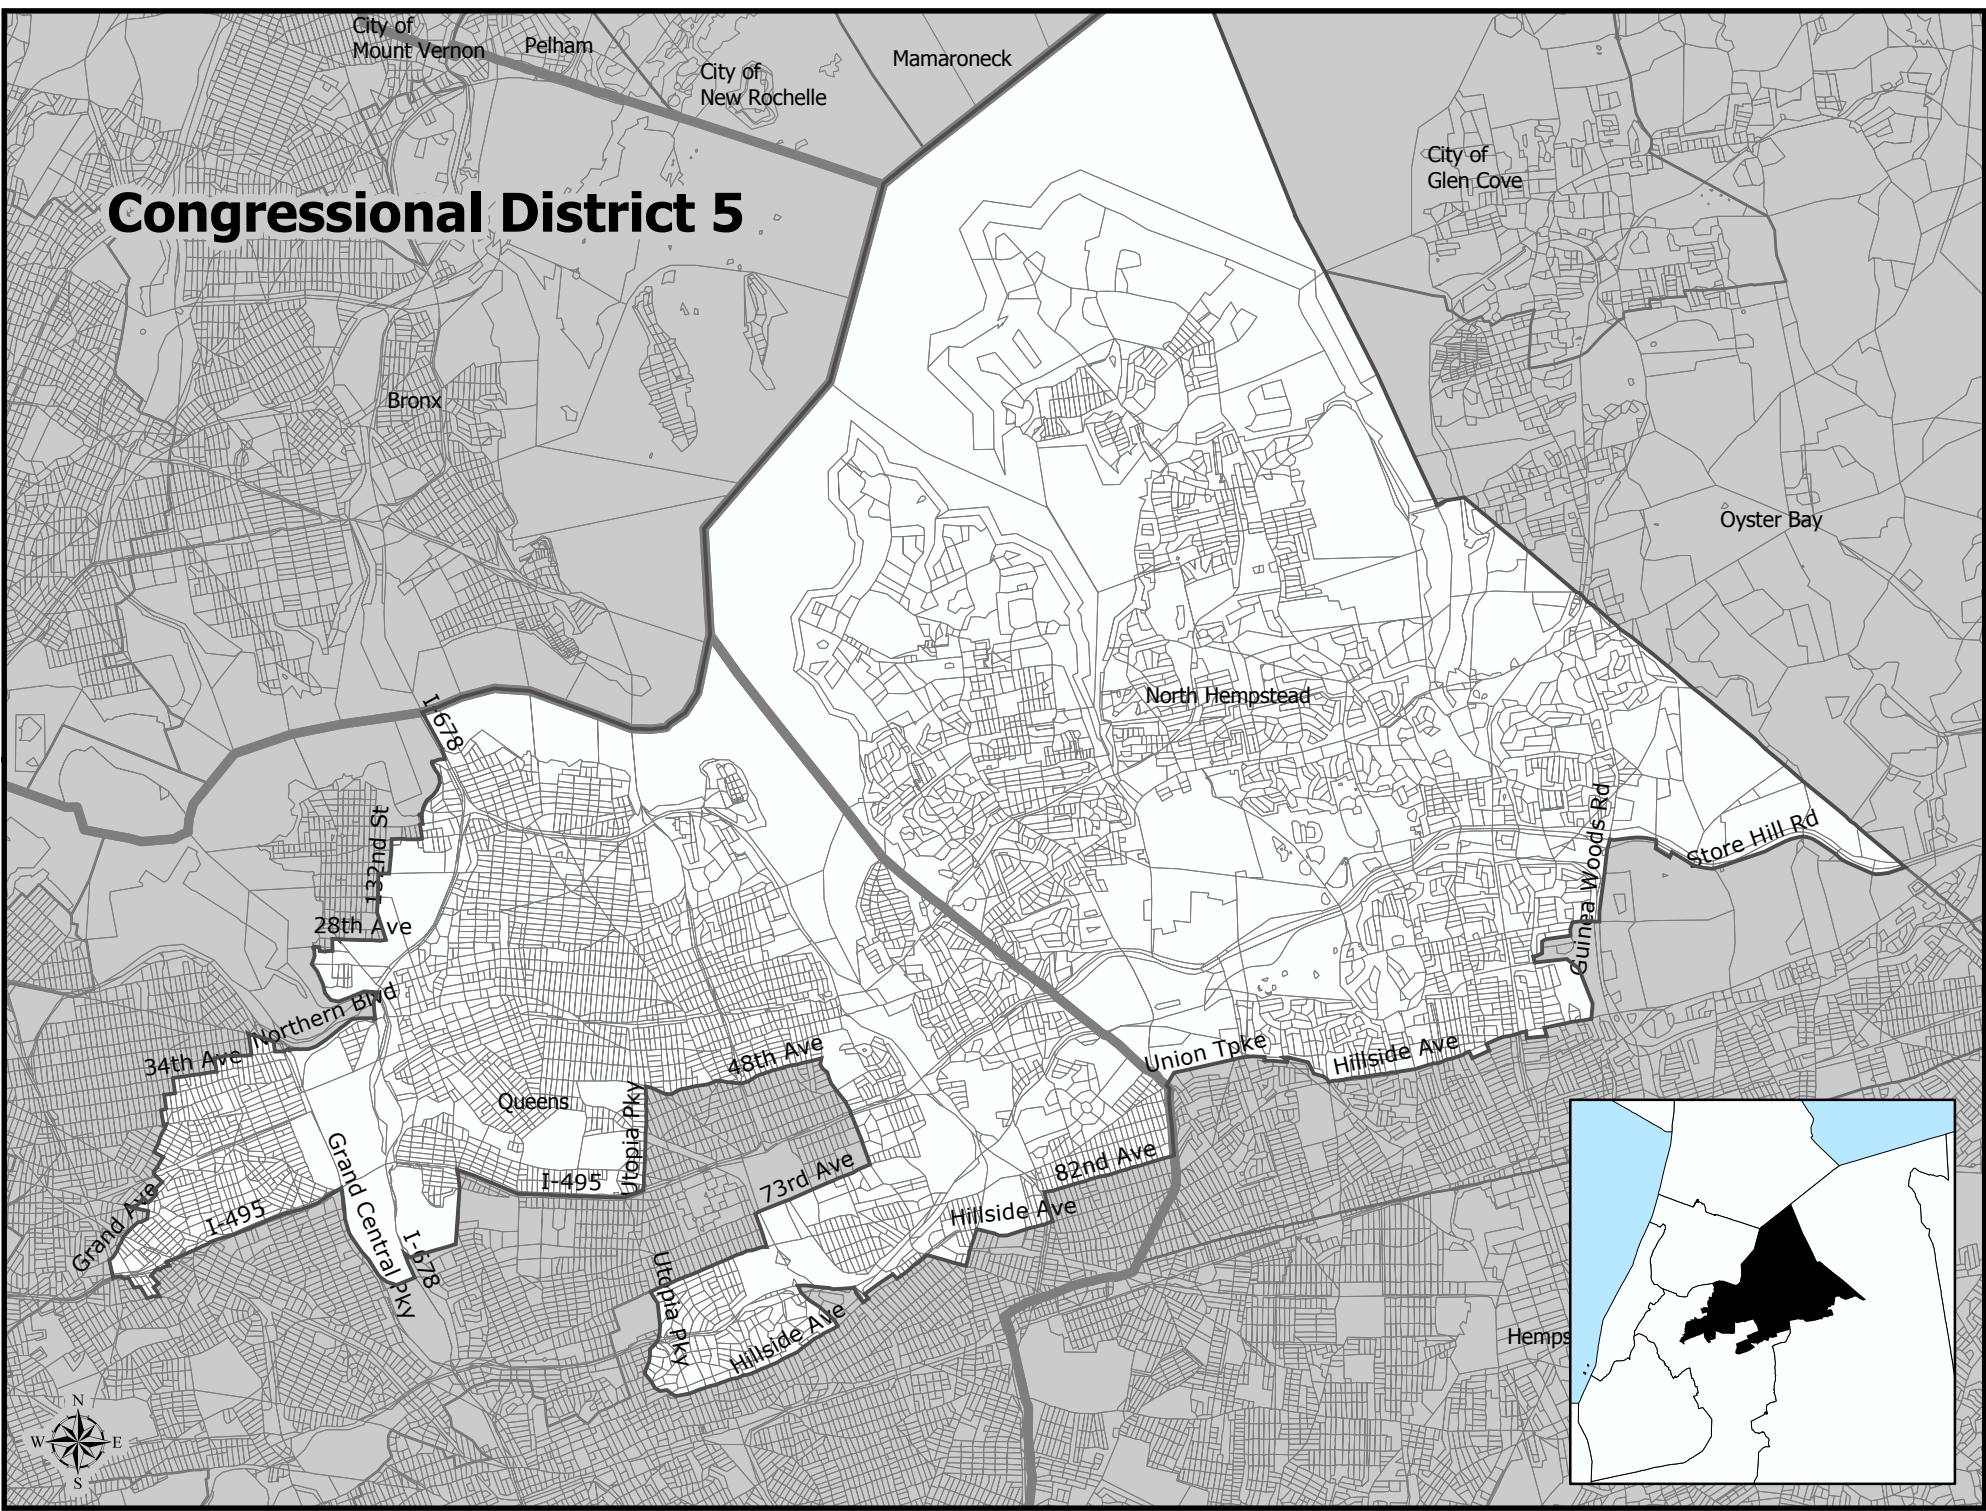

Congressional District 5

Congressional District 5

Total Population : 654,361
Deviation : 1
Dev. Percentage : 0.00

	NH White	NH Black	Hispanic	NH Amer Ind	NH Asian	NH Multi	NH Other
Total	289,320	33,604	153,721	893	160,225	14,014	2,584
Total %	44.21	5.14	23.49	0.14	24.49	2.14	0.39
Total18+	236,818	26,010	112,834	497	124,142	9,941	1,744
Total18%	46.25	5.08	22.04	0.10	24.25	1.94	0.34