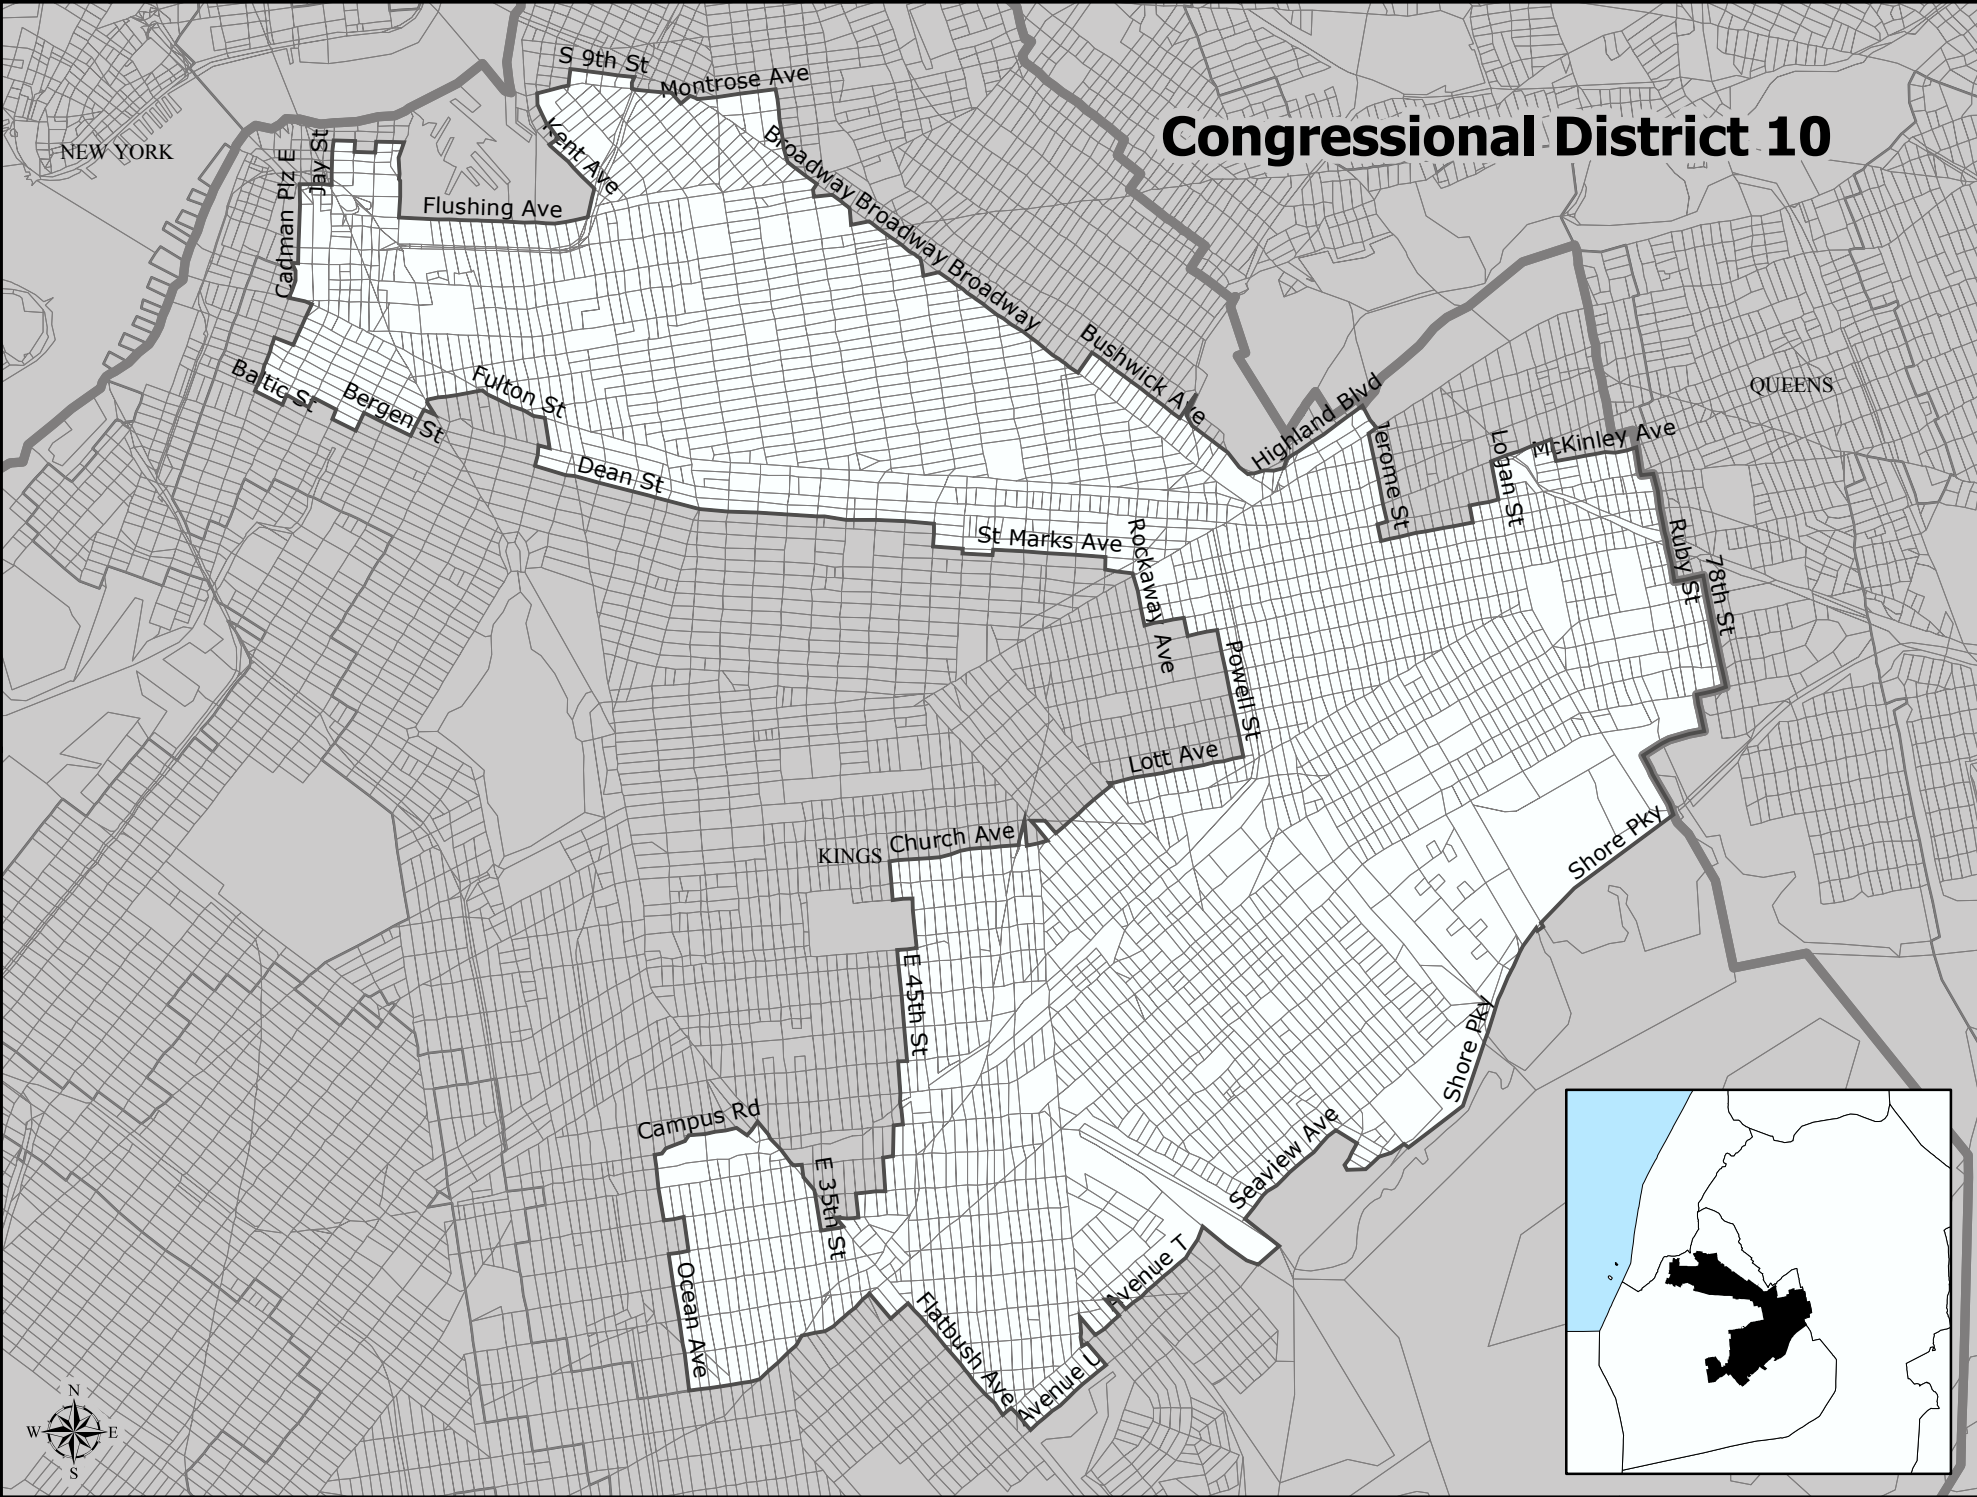

Congressional District 10

NEW YORK

QUEENS

Congressional District 10

Total Population : 654,361
Deviation : 1
Dev. Percentage : 0.00

	NH White	NH Black	Hispanic	NH Amer Ind	NH Asian	NH Multi	NH Other
Total	105,717	393,618	112,513	1,620	17,670	16,988	6,235
Total %	16.16	60.15	17.19	0.25	2.70	2.60	0.95
Total18+	76,847	273,804	75,391	1,083	13,589	12,068	3,615
Total18%	16.84	59.99	16.52	0.24	2.98	2.64	0.79