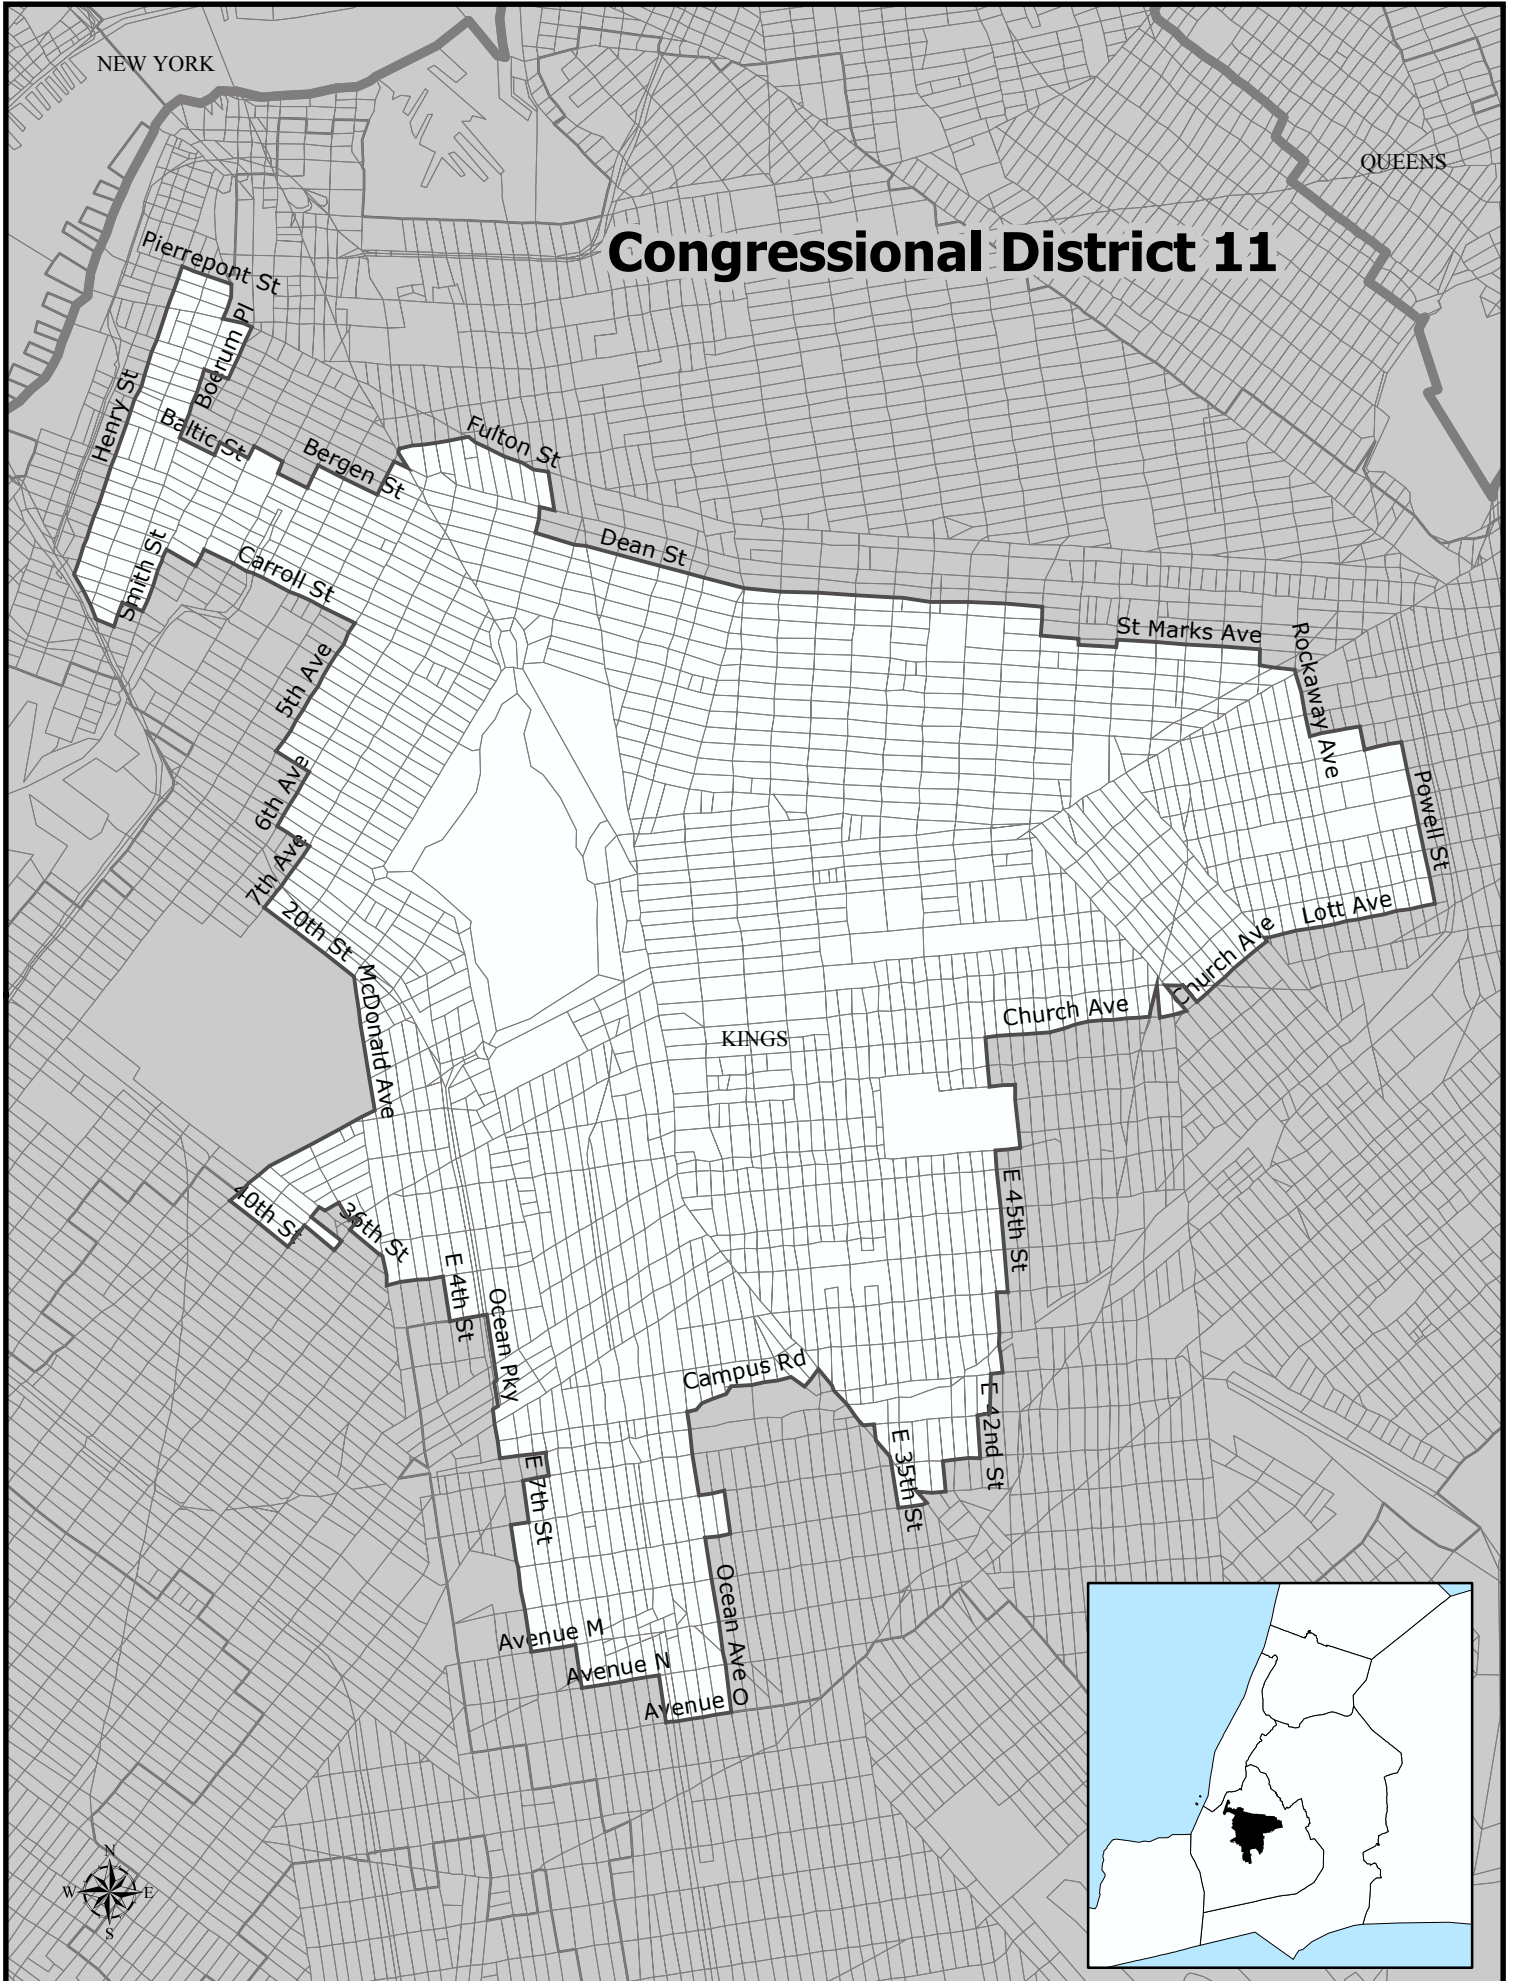

NEW YORK

QUEENS

Congressional District 11

KINGS

Congressional District 11

Total Population : 654,361
Deviation : 1
Dev. Percentage : 0.00

	NH White	NH Black	Hispanic	NH Amer Ind	NH Asian	NH Multi	NH Other
Total	140,270	382,841	79,366	1,160	27,030	19,837	3,857
Total %	21.44	58.51	12.13	0.18	4.13	3.03	0.59
Total18+	112,353	270,664	55,260	791	20,535	14,482	2,649
Total18%	23.57	56.77	11.59	0.17	4.31	3.04	0.56