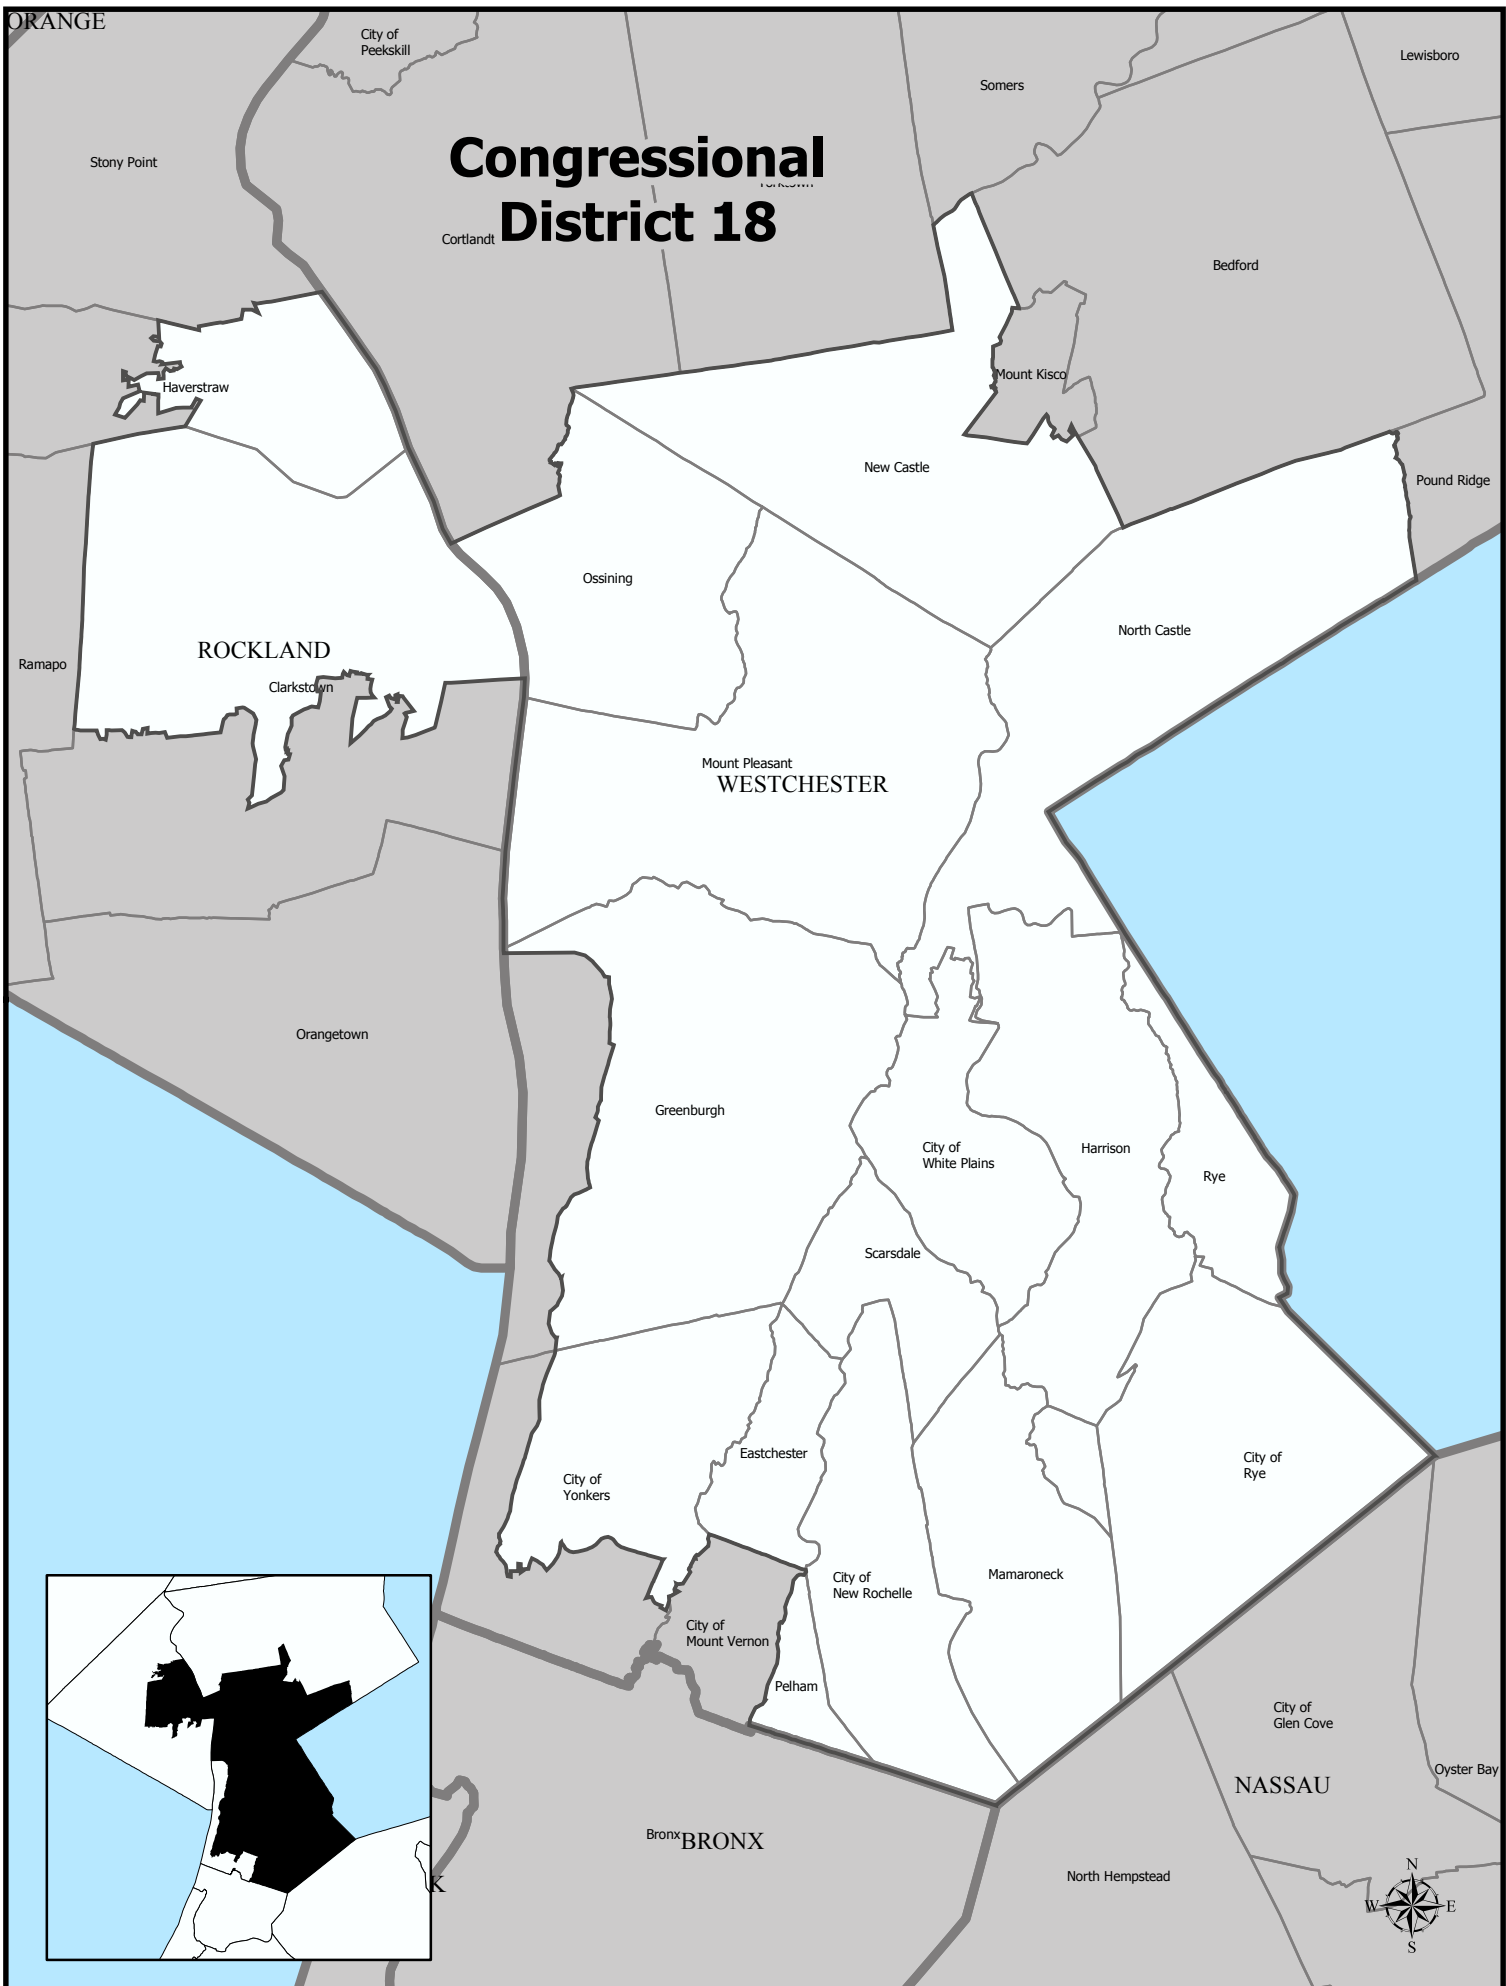

# Congressional District 18

# Congressional District 18

Total Population : 654,360  
Deviation : 0  
Dev. Percentage : 0.00

	NH White	NH Black	Hispanic	NH Amer Ind	NH Asian	NH Multi	NH Other
Total	438,905	61,889	106,056	592	34,294	10,683	1,941
Total %	67.07	9.46	16.21	0.09	5.24	1.63	0.30
Total18+	340,573	44,702	73,839	378	24,990	6,696	1,237
Total18%	69.16	9.08	15.00	0.08	5.07	1.36	0.25