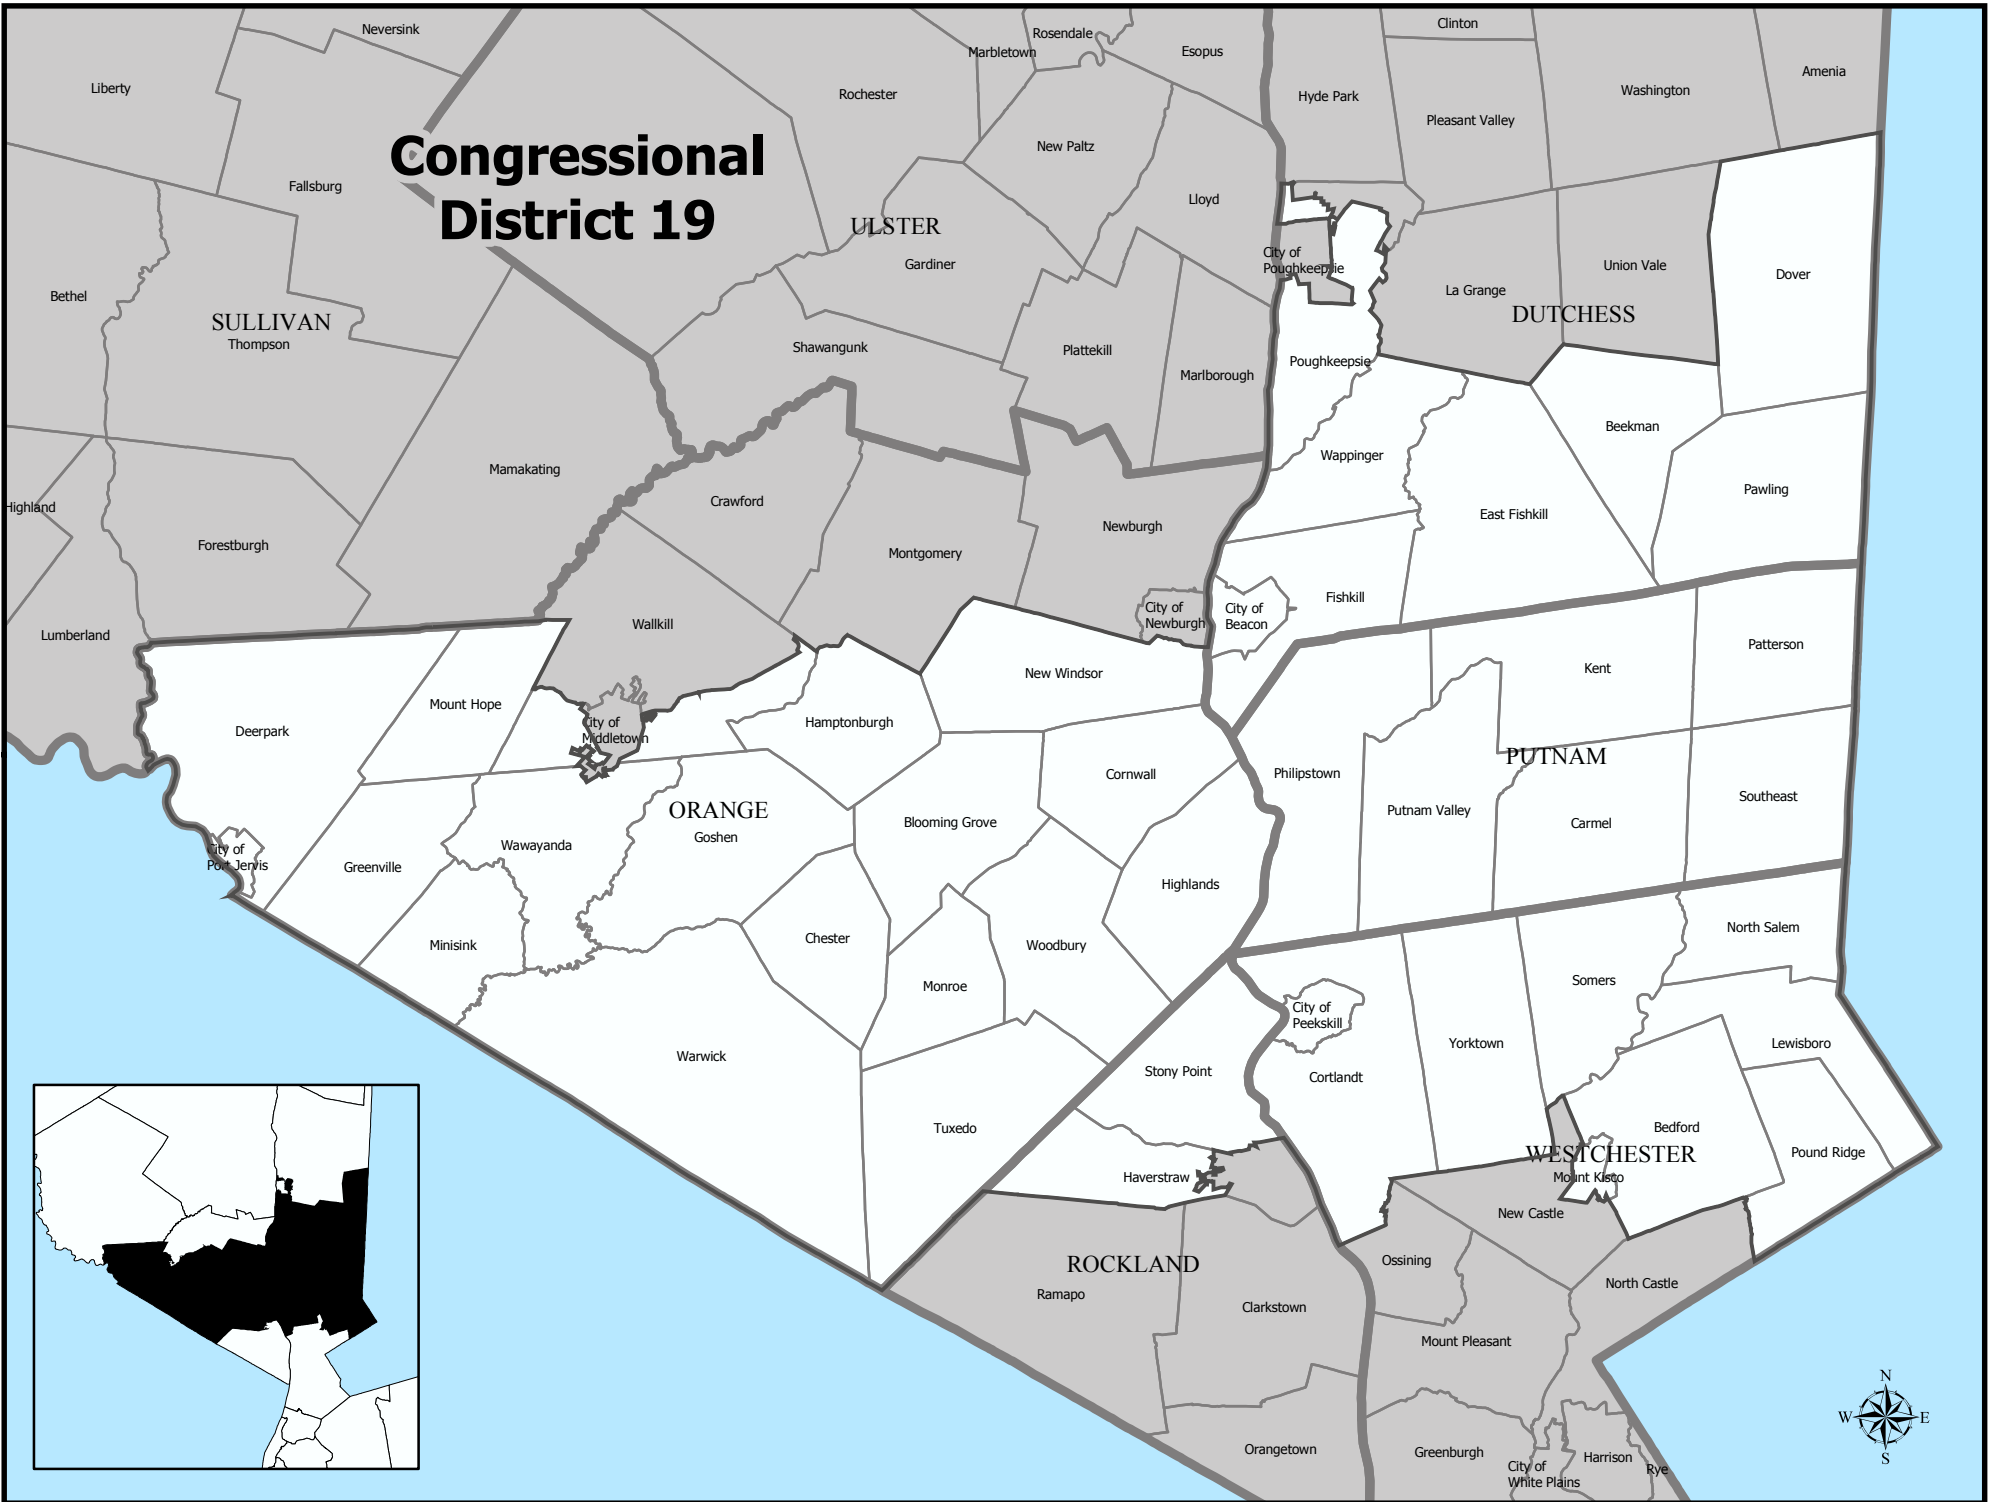

Congressional District 19

Congressional District 19

Total Population : 654,361
Deviation : 1
Dev. Percentage : 0.00

	NH White	NH Black	Hispanic	NH Amer Ind	NH Asian	NH Multi	NH Other
Total	546,541	32,825	50,559	1,059	14,457	7,798	1,122
Total %	83.52	5.02	7.73	0.16	2.21	1.19	0.17
Total18+	403,097	24,301	34,399	781	10,684	4,076	623
Total18%	84.34	5.08	7.20	0.16	2.24	0.85	0.13