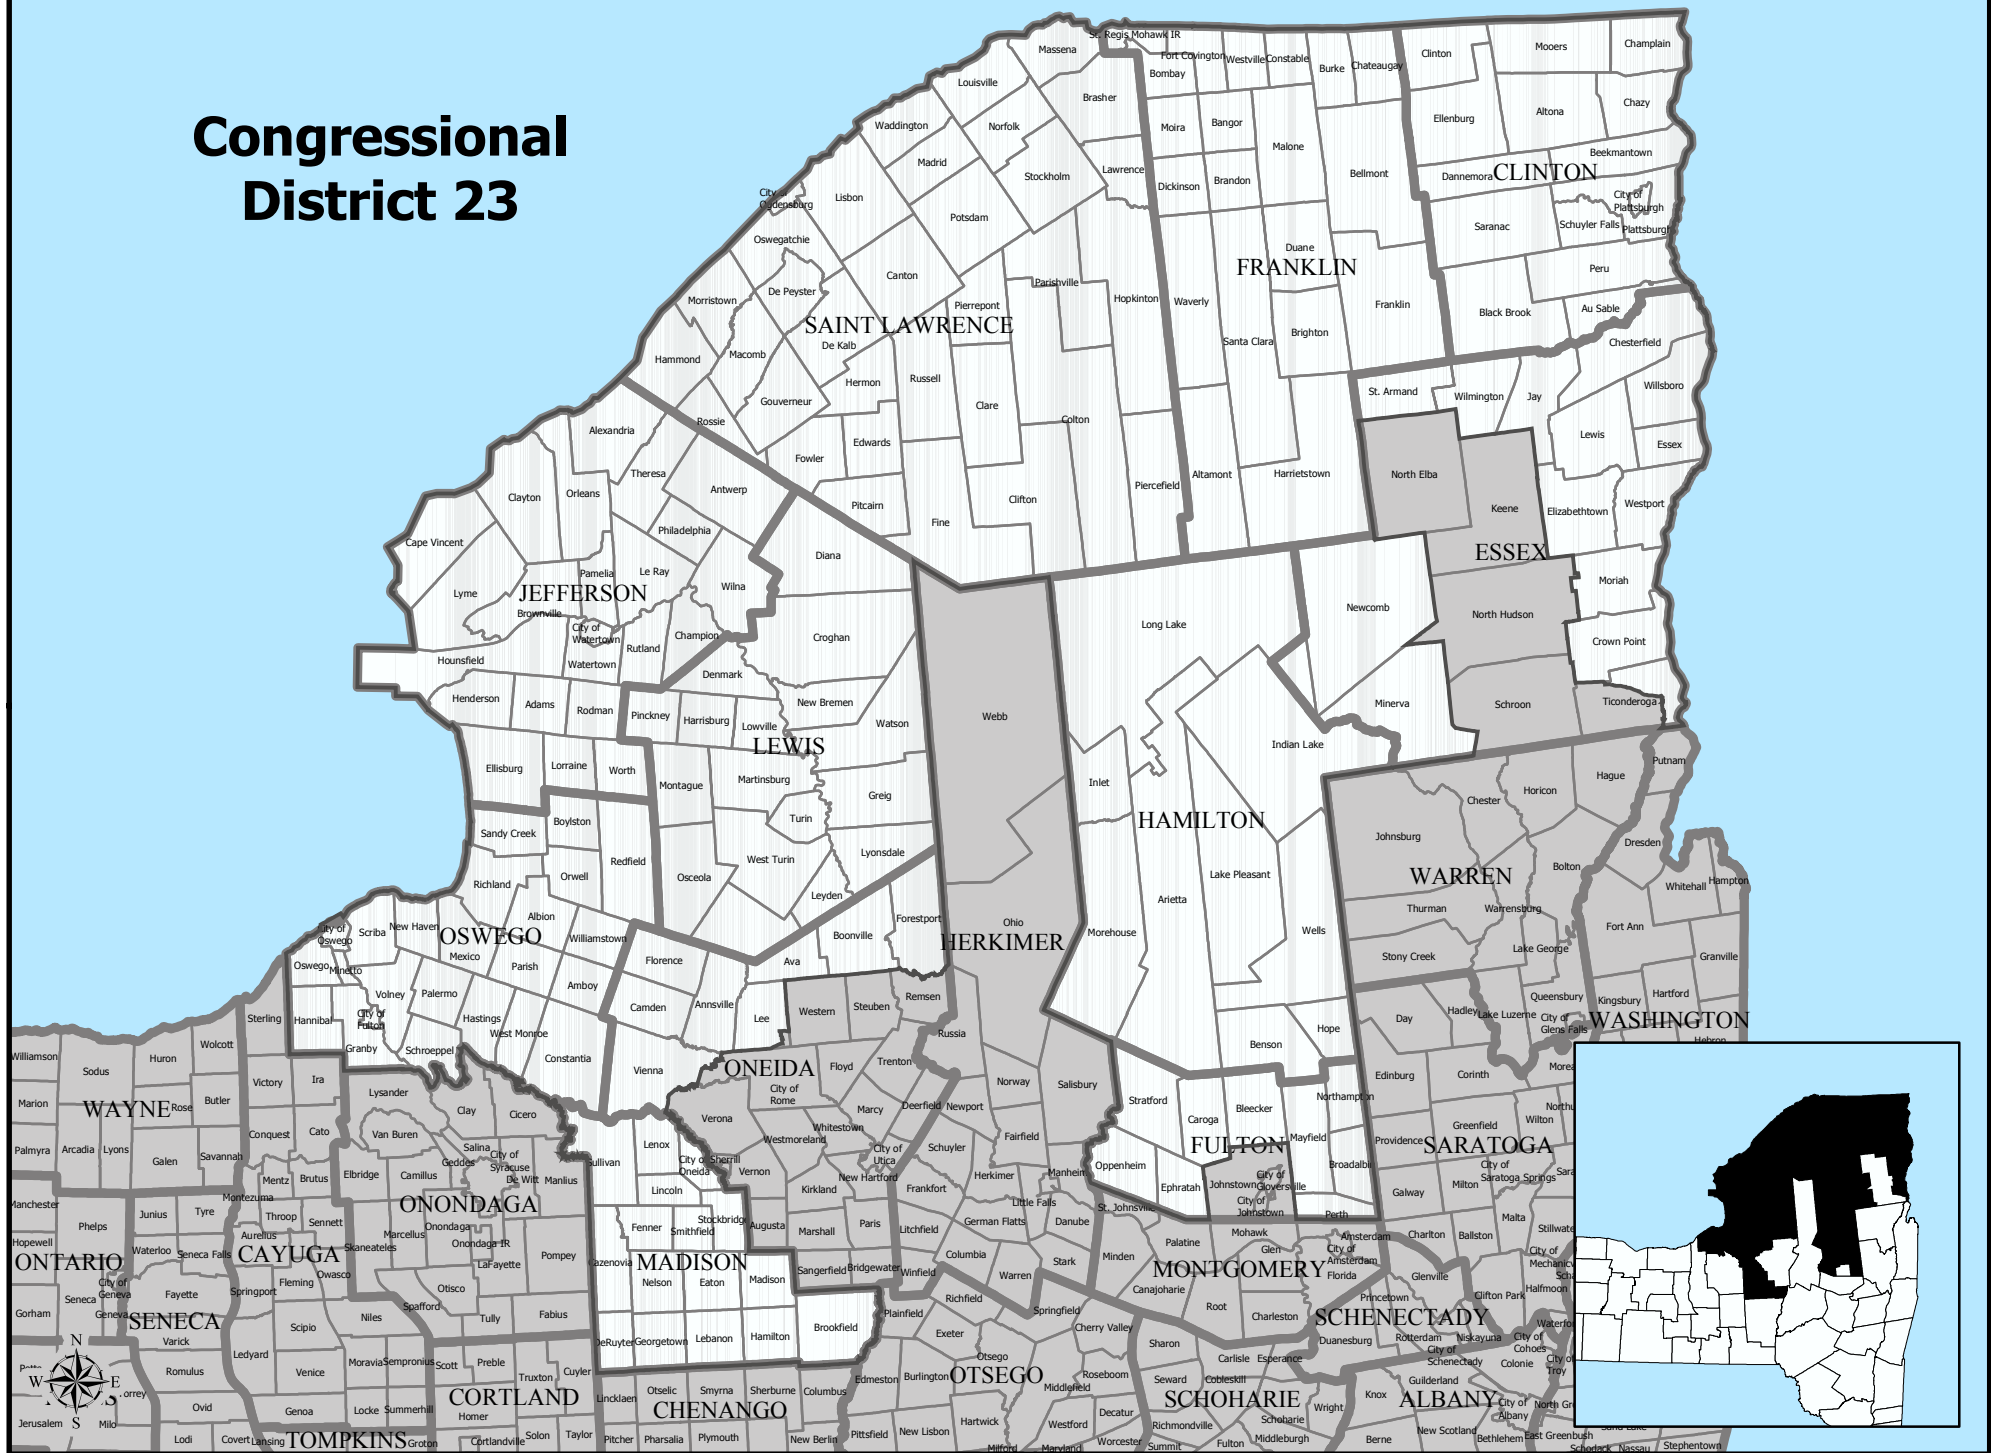

Congressional District 23

Congressional District 23

Total Population : 654,361
Deviation : 1
Dev. Percentage : 0.00

	NH White	NH Black	Hispanic	NH Amer Ind	NH Asian	NH Multi	NH Other
Total	607,616	16,957	13,986	5,868	3,684	5,526	724
Total %	92.86	2.59	2.14	0.90	0.56	0.84	0.11
Total18+	455,359	14,191	10,497	4,109	2,850	2,979	412
Total18%	92.86	2.89	2.14	0.84	0.58	0.61	0.08