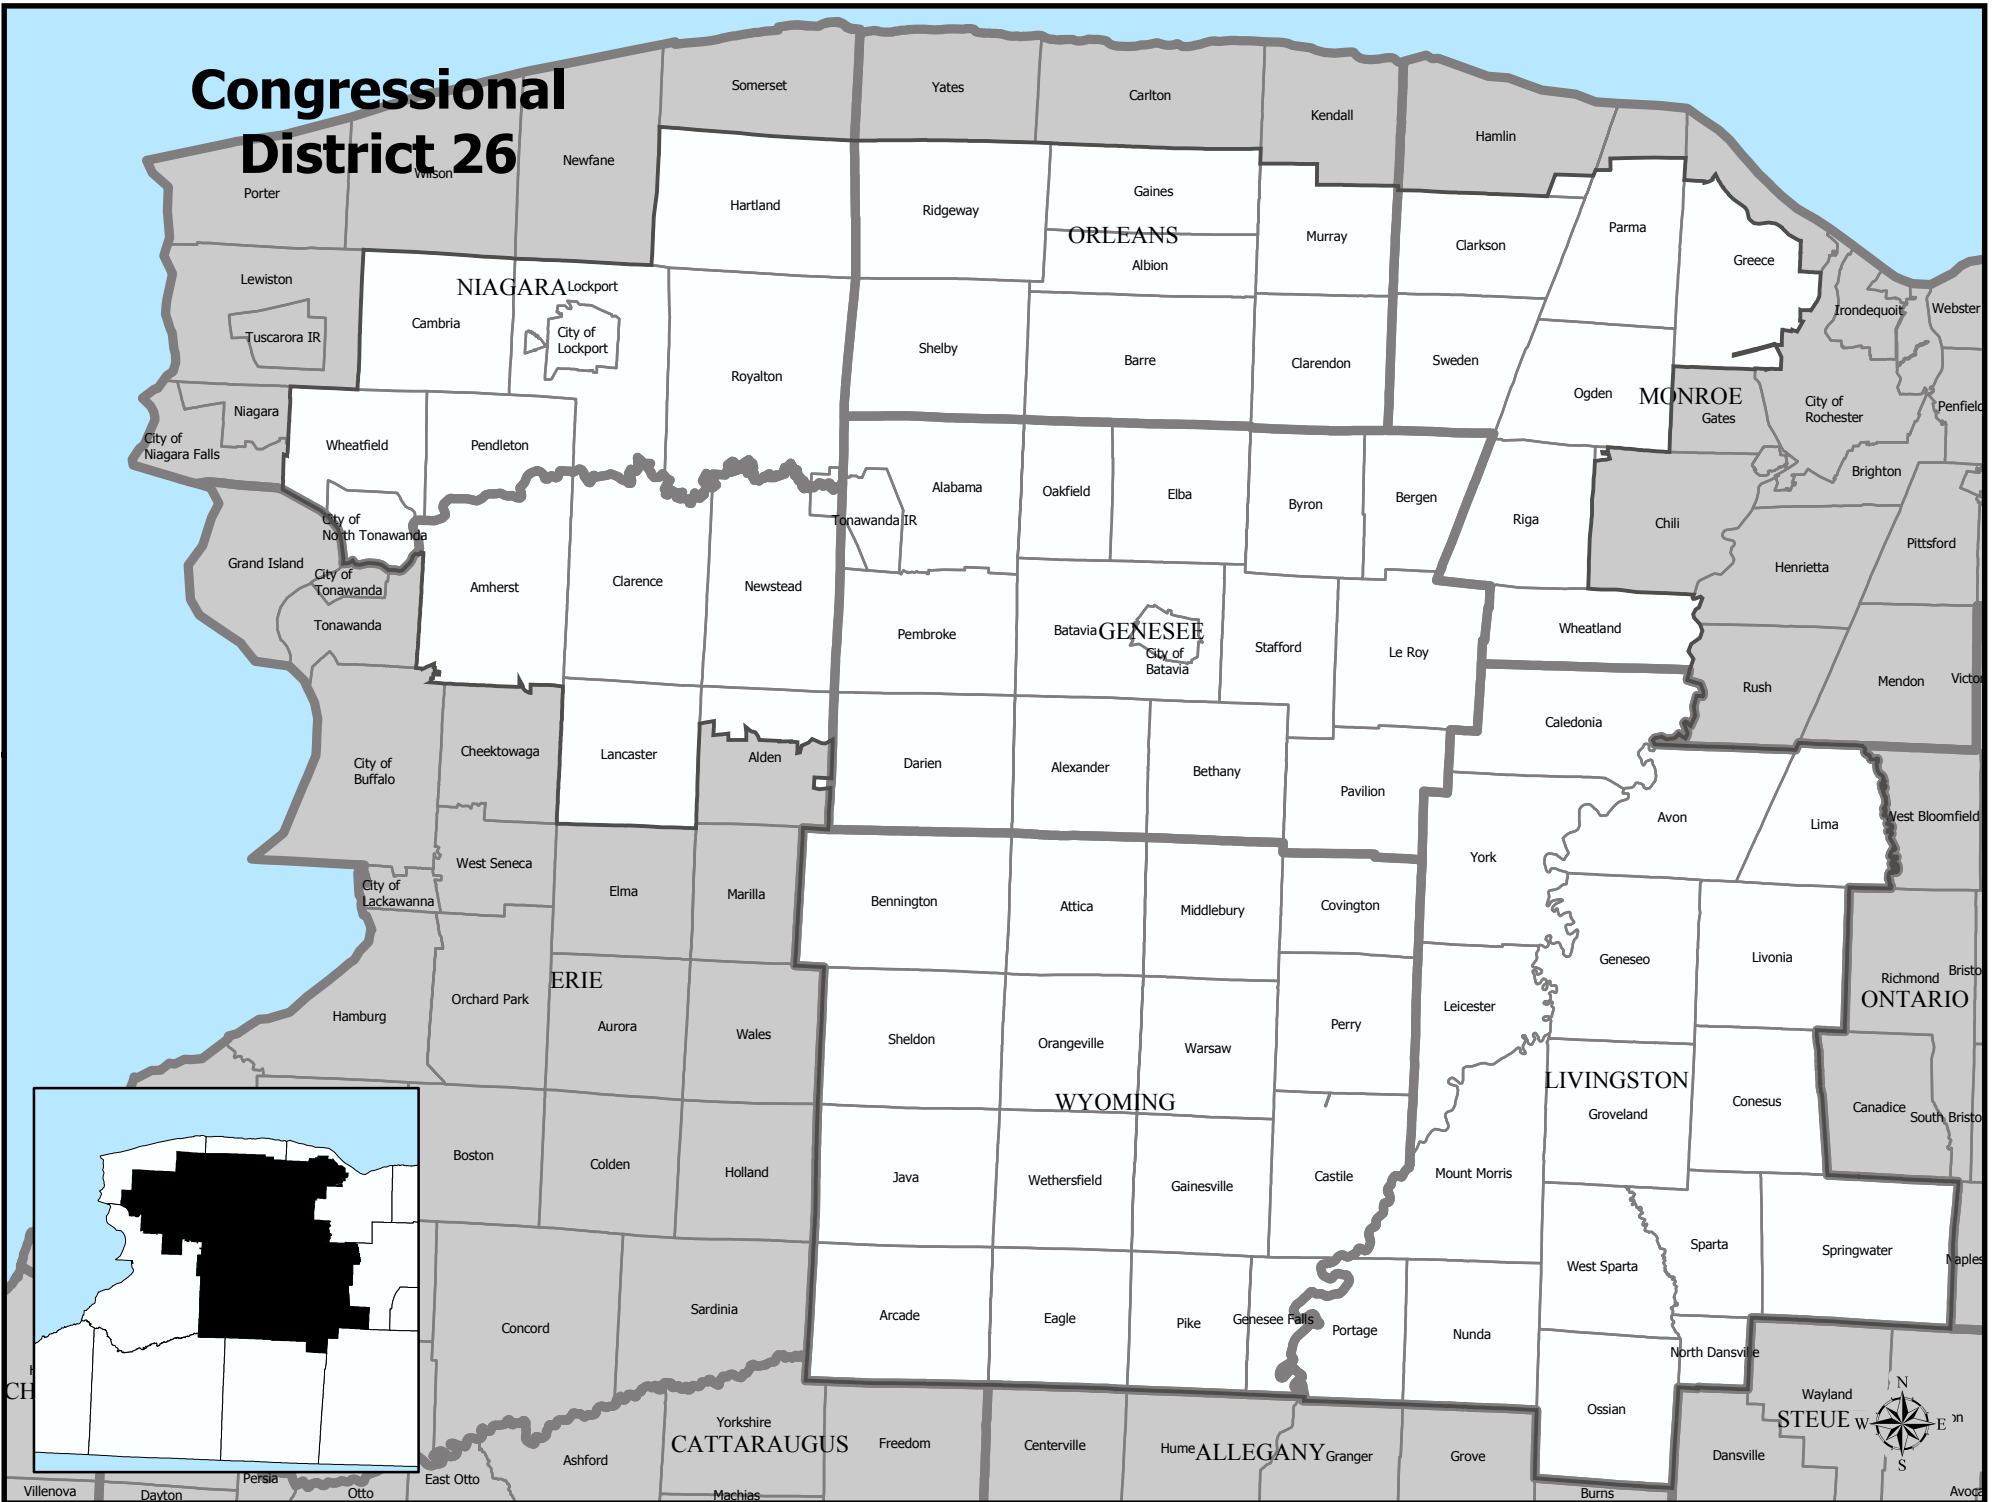

# Congressional District 26

# Congressional District 26

**Total Population :** 654,361  
**Deviation :** 1  
**Dev. Percentage :** 0.00

	NH White	NH Black	Hispanic	NH Amer Ind	NH Asian	NH Multi	NH Other
Total	604,078	19,945	12,198	1,884	10,045	5,558	653
Total %	92.32	3.05	1.86	0.29	1.54	0.85	0.10
Total18+	456,811	15,683	8,457	1,400	7,633	2,832	313
Total18%	92.64	3.18	1.71	0.28	1.55	0.57	0.06