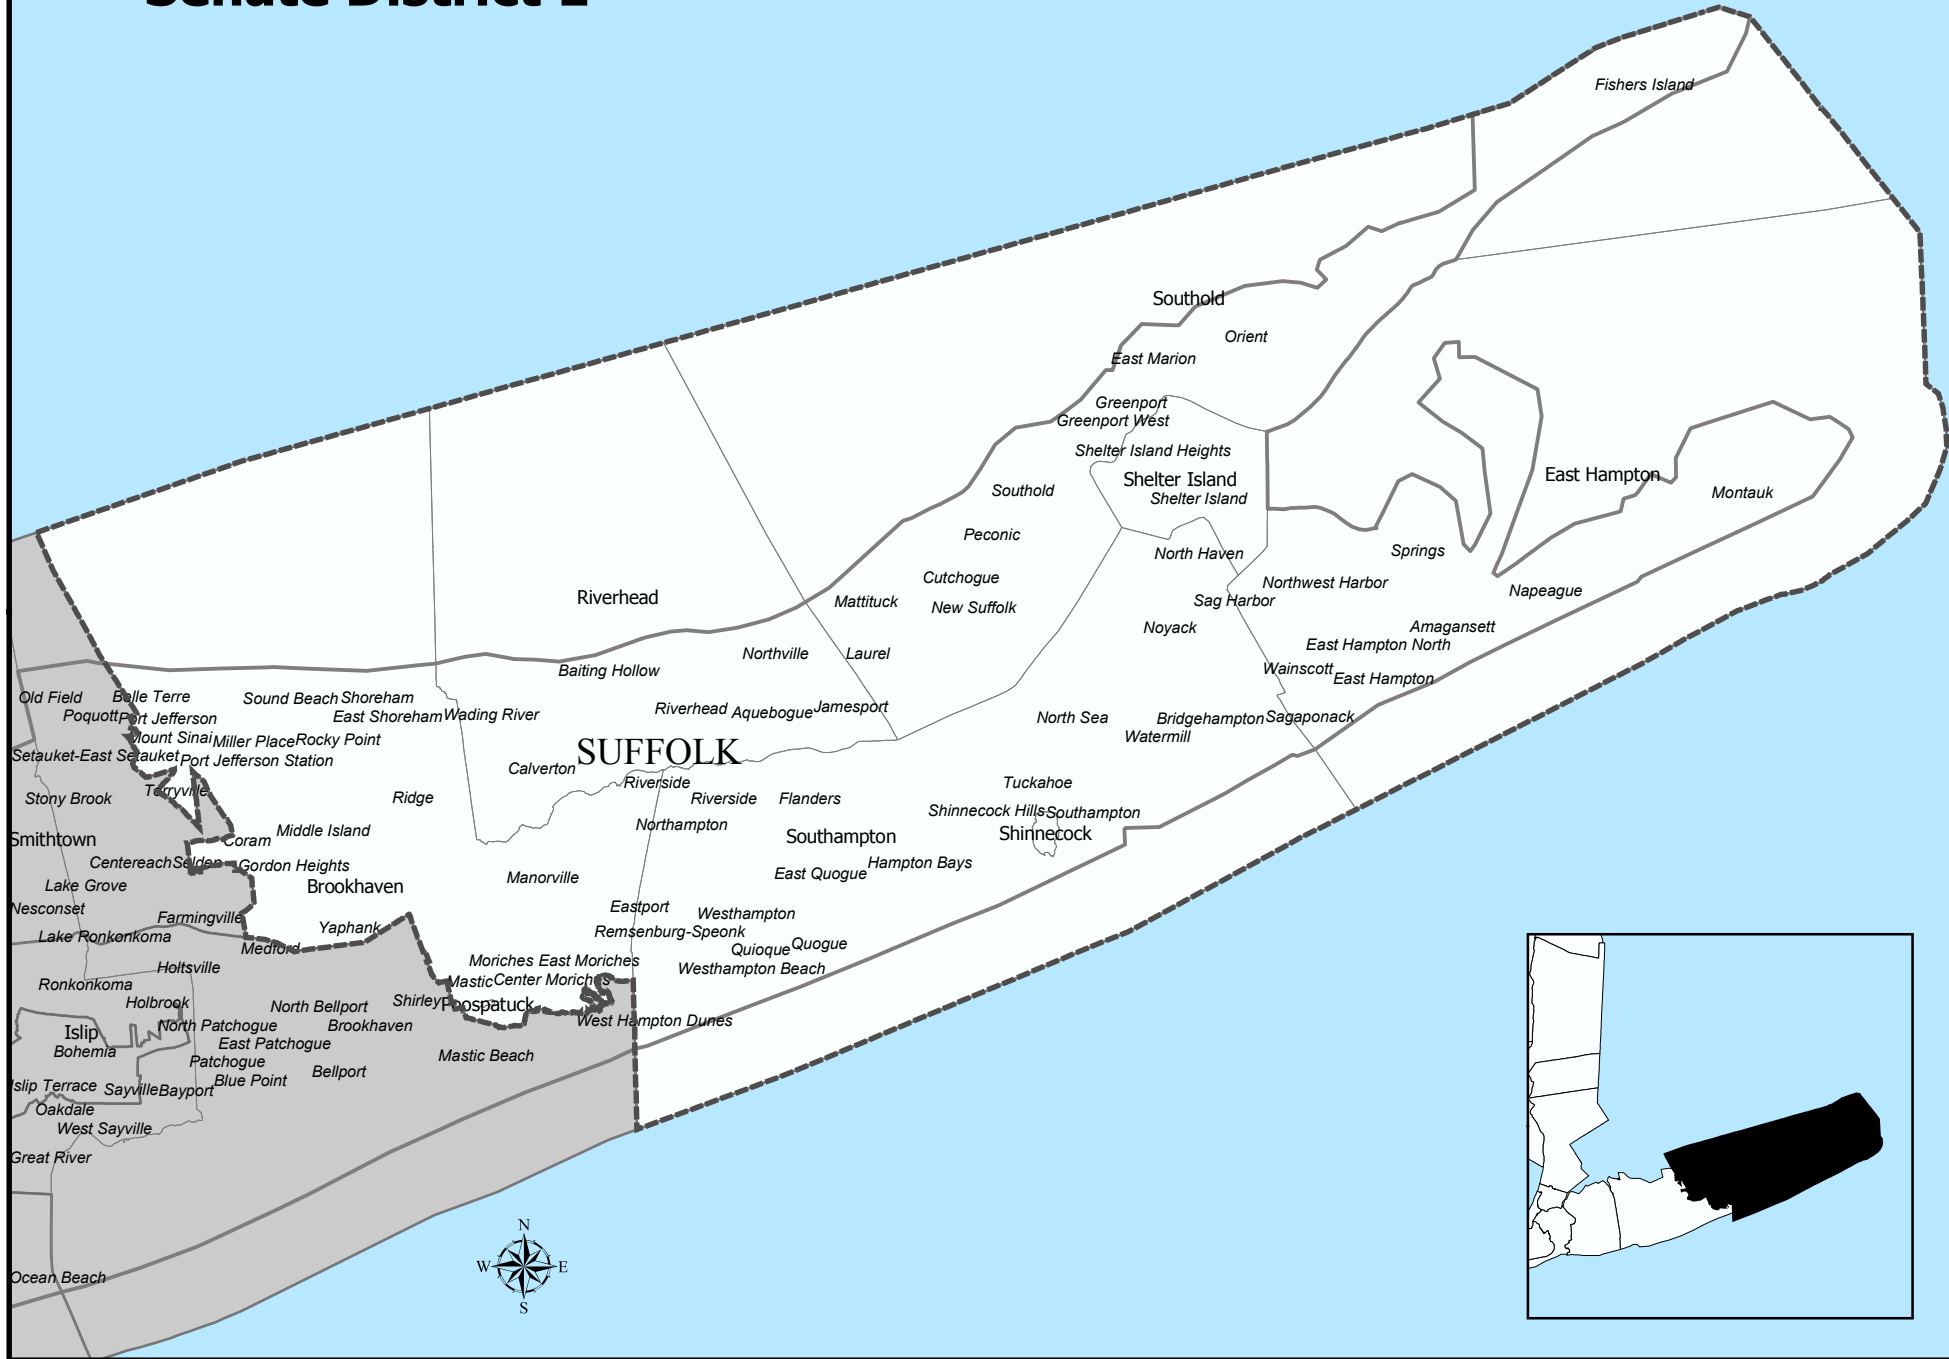

Senate District 1

Senate District 1

Total Population : 305,989
Deviation : -83
Dev. Percentage : -0.03

| | NH White | NH Black | Hispanic | NH Amer Ind | NH Asian | NH Multi | NH Other |
|----------|----------|----------|----------|-------------|----------|----------|----------|
| Total | 255,807 | 16,508 | 23,583 | 1,270 | 4,434 | 3,805 | 582 |
| Total % | 83.60 | 5.39 | 7.71 | 0.42 | 1.45 | 1.24 | 0.19 |
| Total18+ | 195,840 | 11,151 | 15,883 | 852 | 3,281 | 2,169 | 375 |
| Total18% | 85.31 | 4.86 | 6.92 | 0.37 | 1.43 | 0.94 | 0.16 |