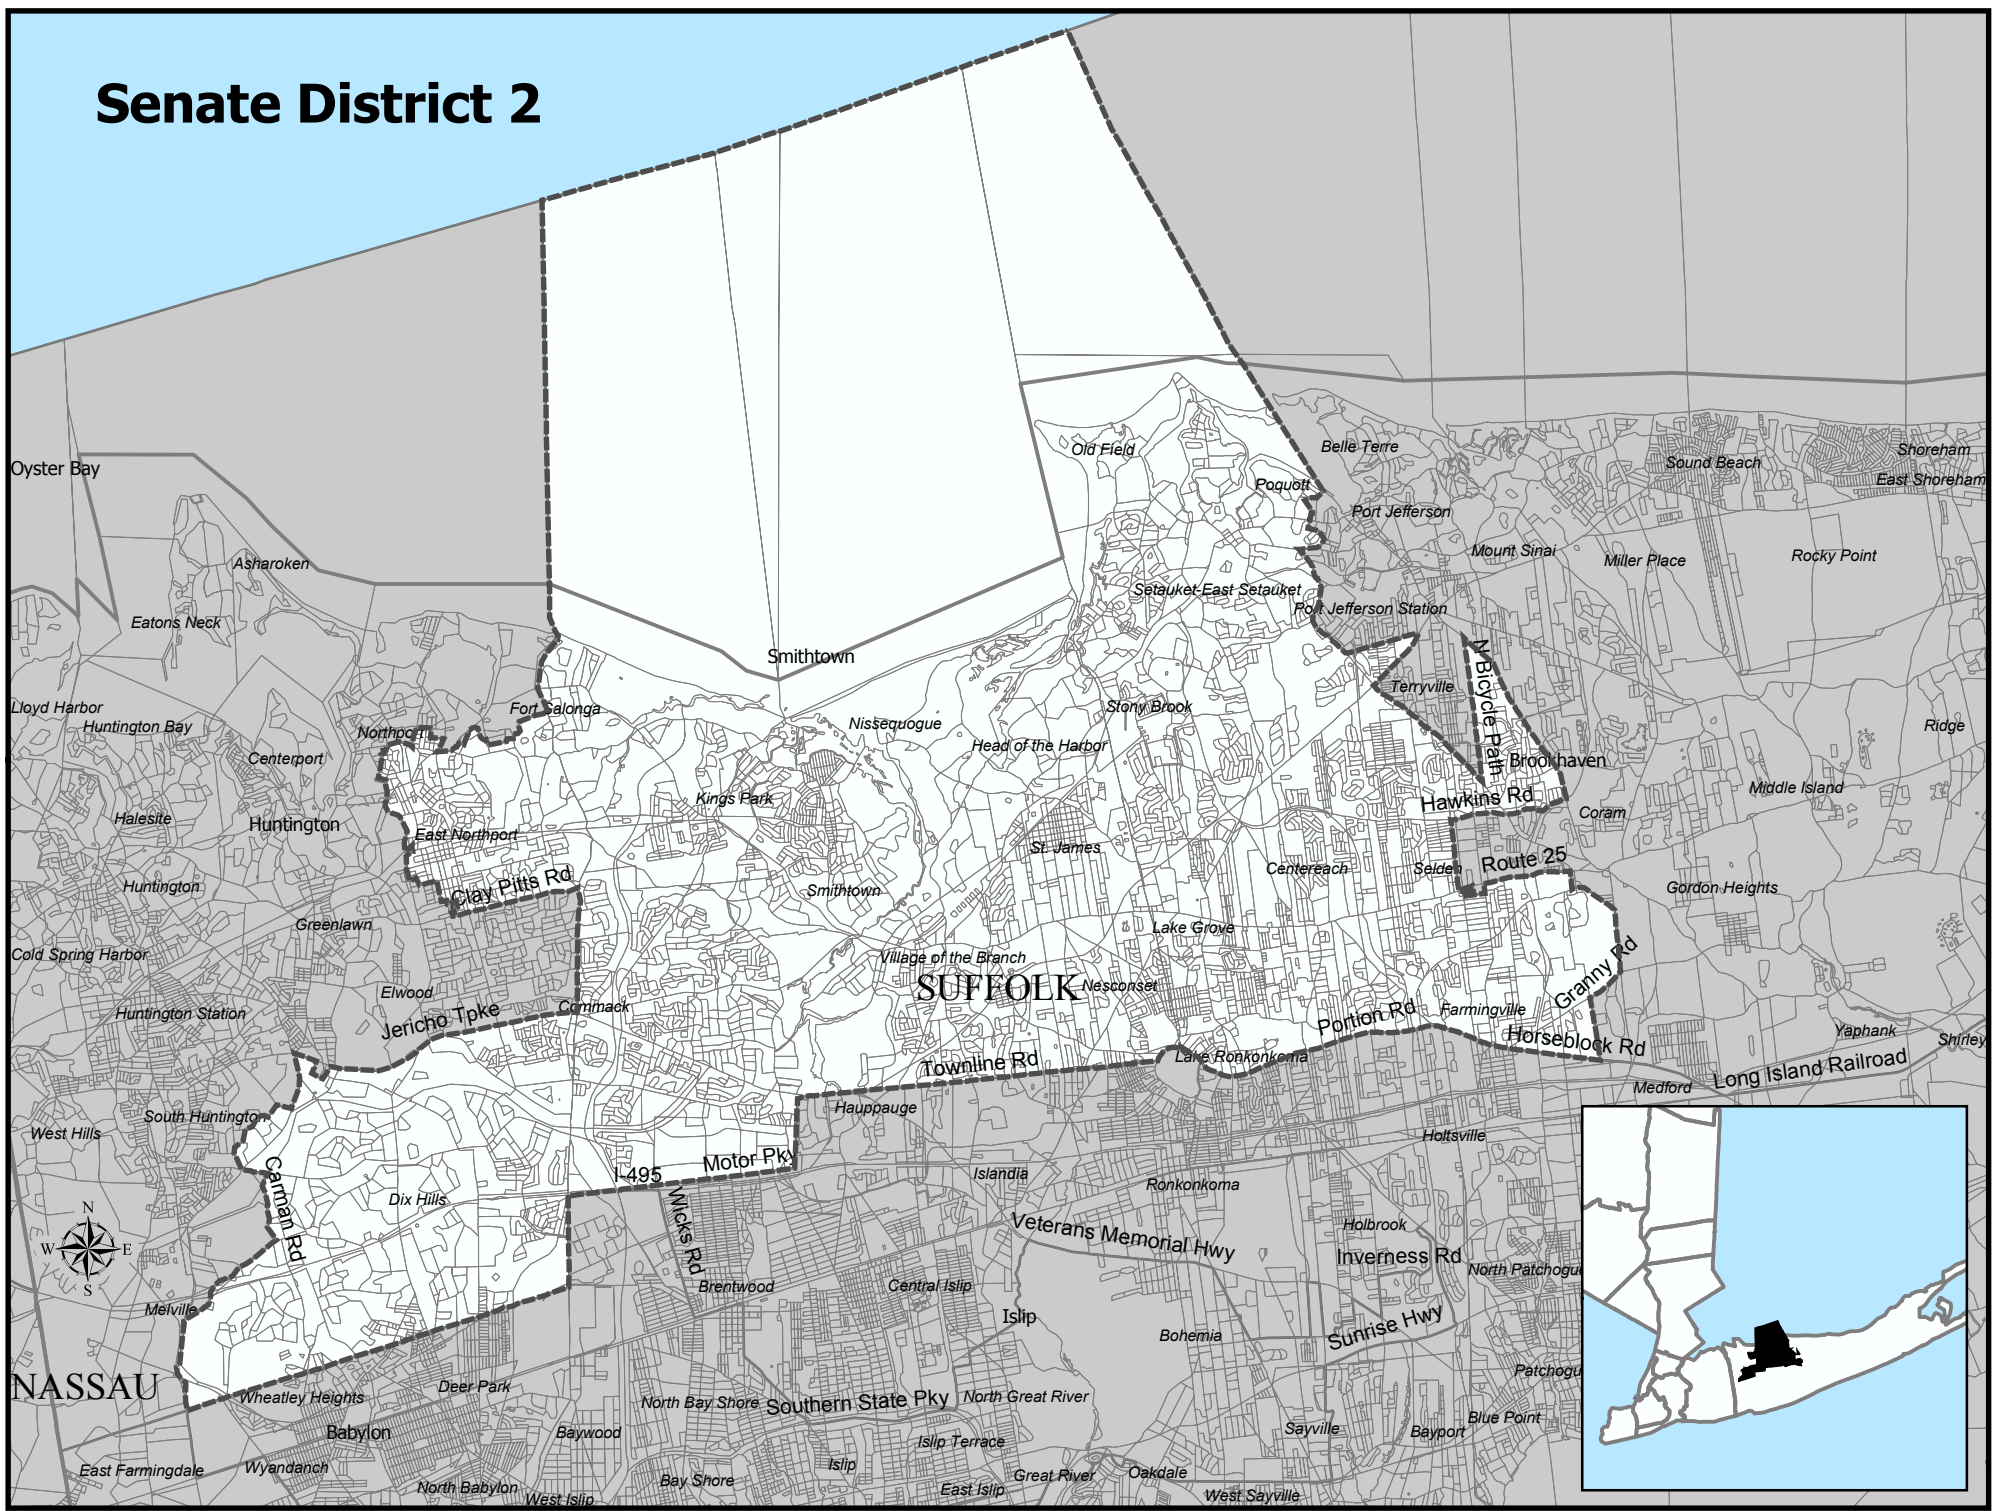

# Senate District 2

# Senate District 2

Total Population : 305,990  
Deviation : -82  
Dev. Percentage : -0.03

	NH White	NH Black	Hispanic	NH Amer Ind	NH Asian	NH Multi	NH Other
Total	270,241	5,129	14,308	239	12,889	2,815	369
Total %	88.32	1.68	4.68	0.08	4.21	0.92	0.12
Total18+	200,701	3,964	9,940	190	10,162	1,719	216
Total18%	88.46	1.75	4.38	0.08	4.48	0.76	0.10