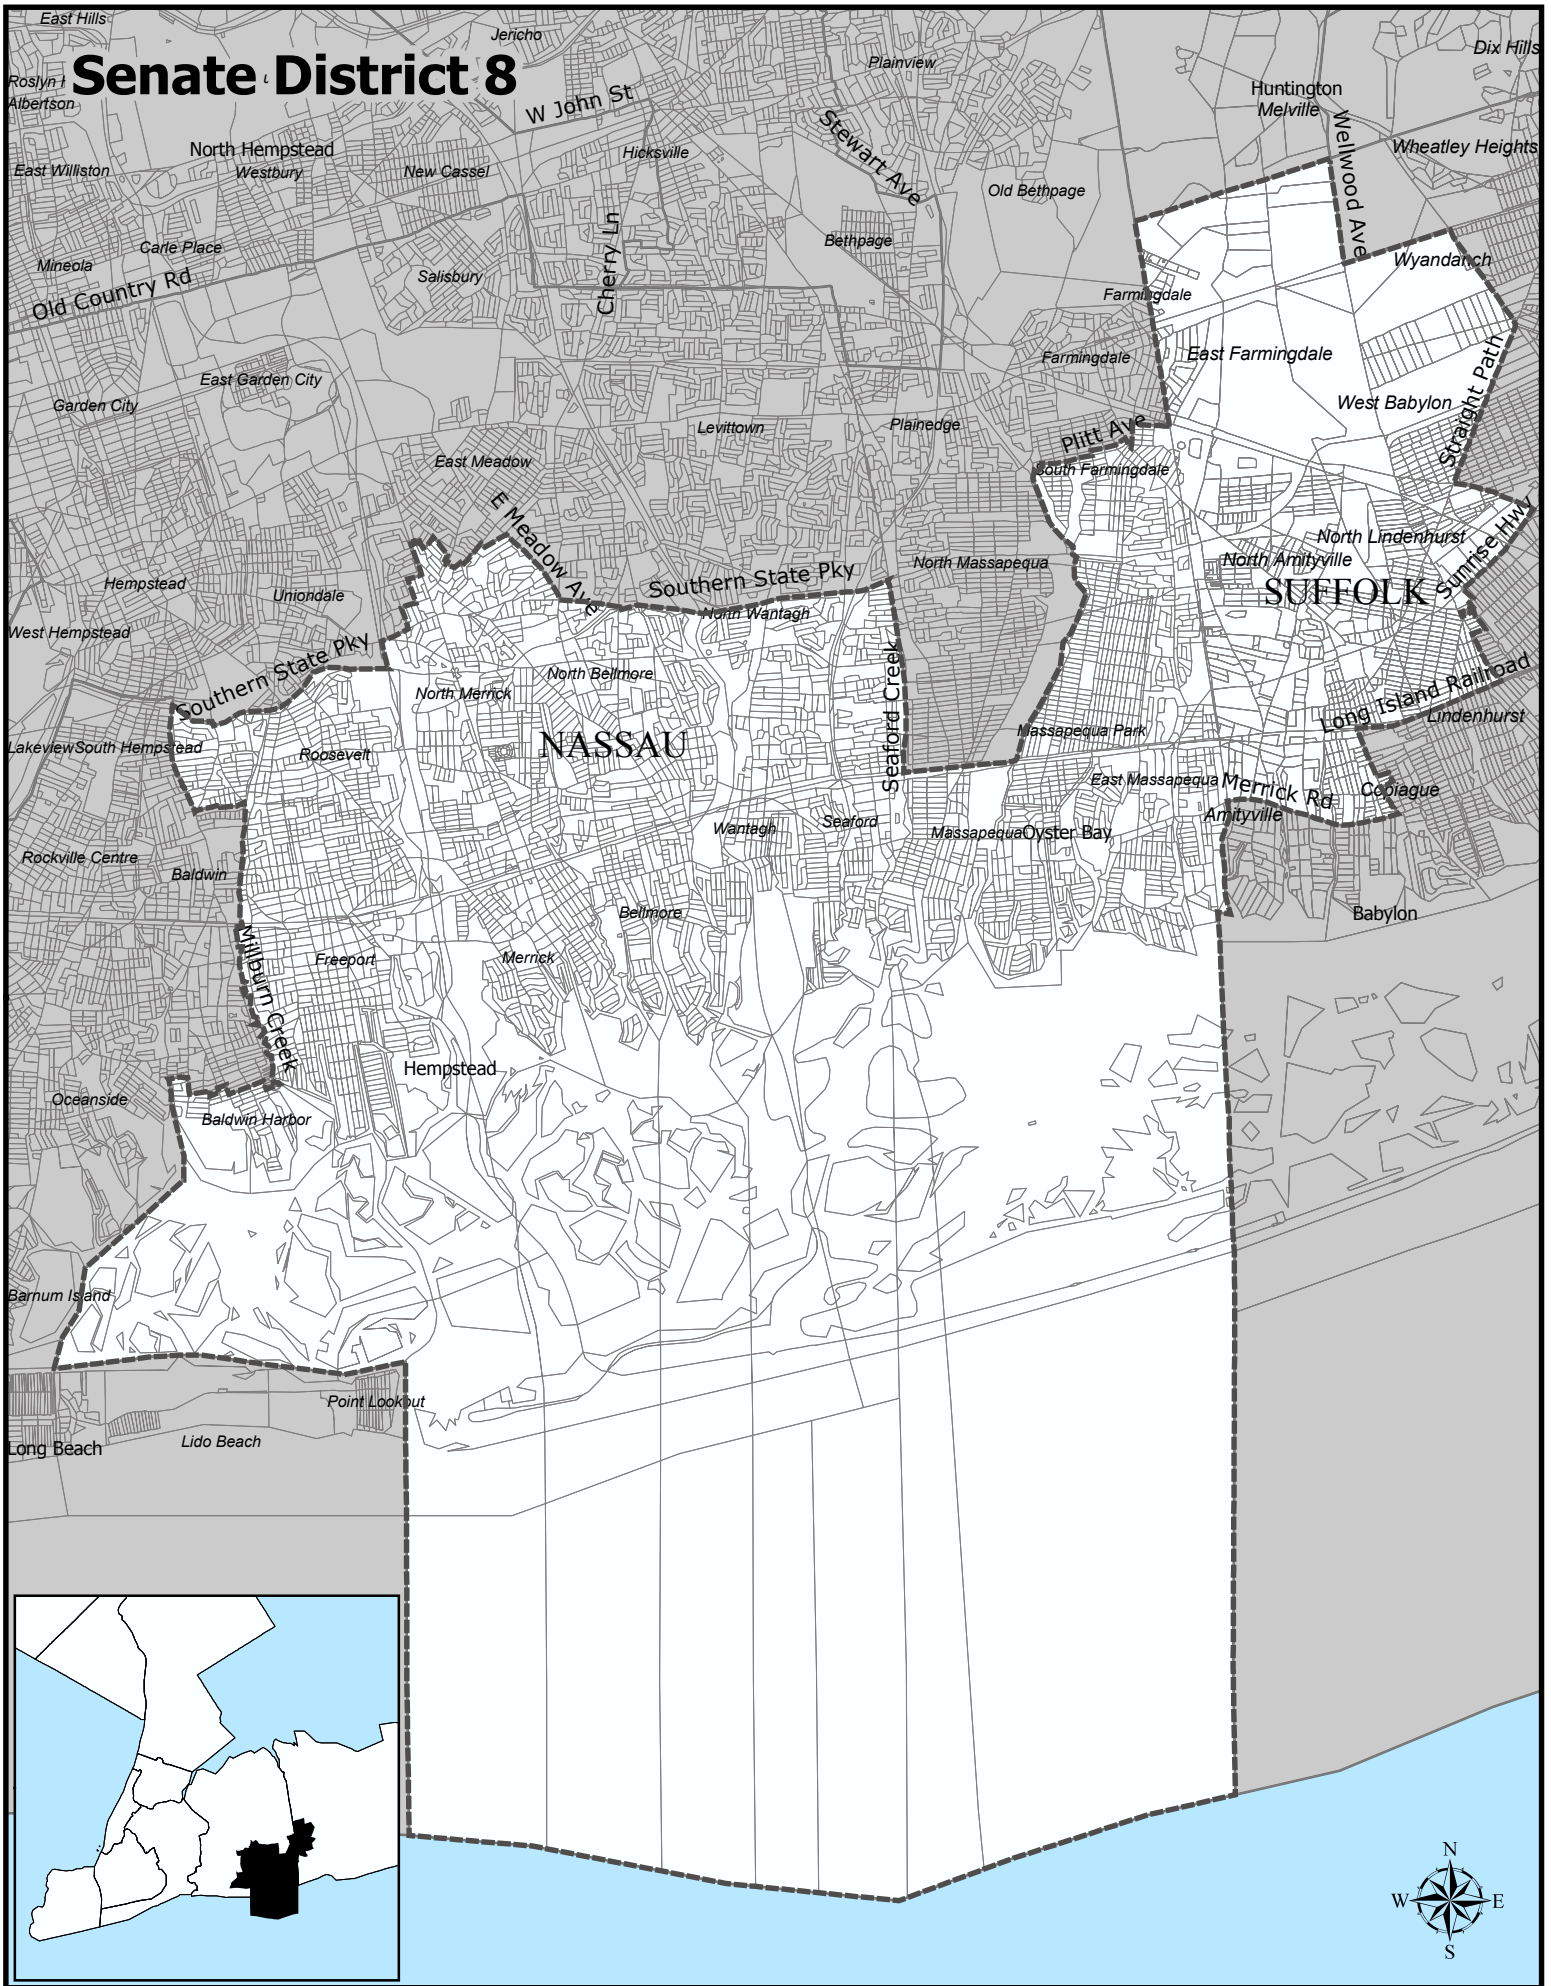

Senate District 8

Senate District 8

Total Population : 305,990
Deviation : -82
Dev. Percentage : -0.03

	NH White	NH Black	Hispanic	NH Amer Ind	NH Asian	NH Multi	NH Other
Total	213,588	47,057	34,274	510	6,005	3,992	564
Total %	69.80	15.38	11.20	0.17	1.96	1.30	0.18
Total18+	161,915	32,541	23,234	349	4,429	2,549	331
Total18%	71.85	14.44	10.31	0.15	1.97	1.13	0.15