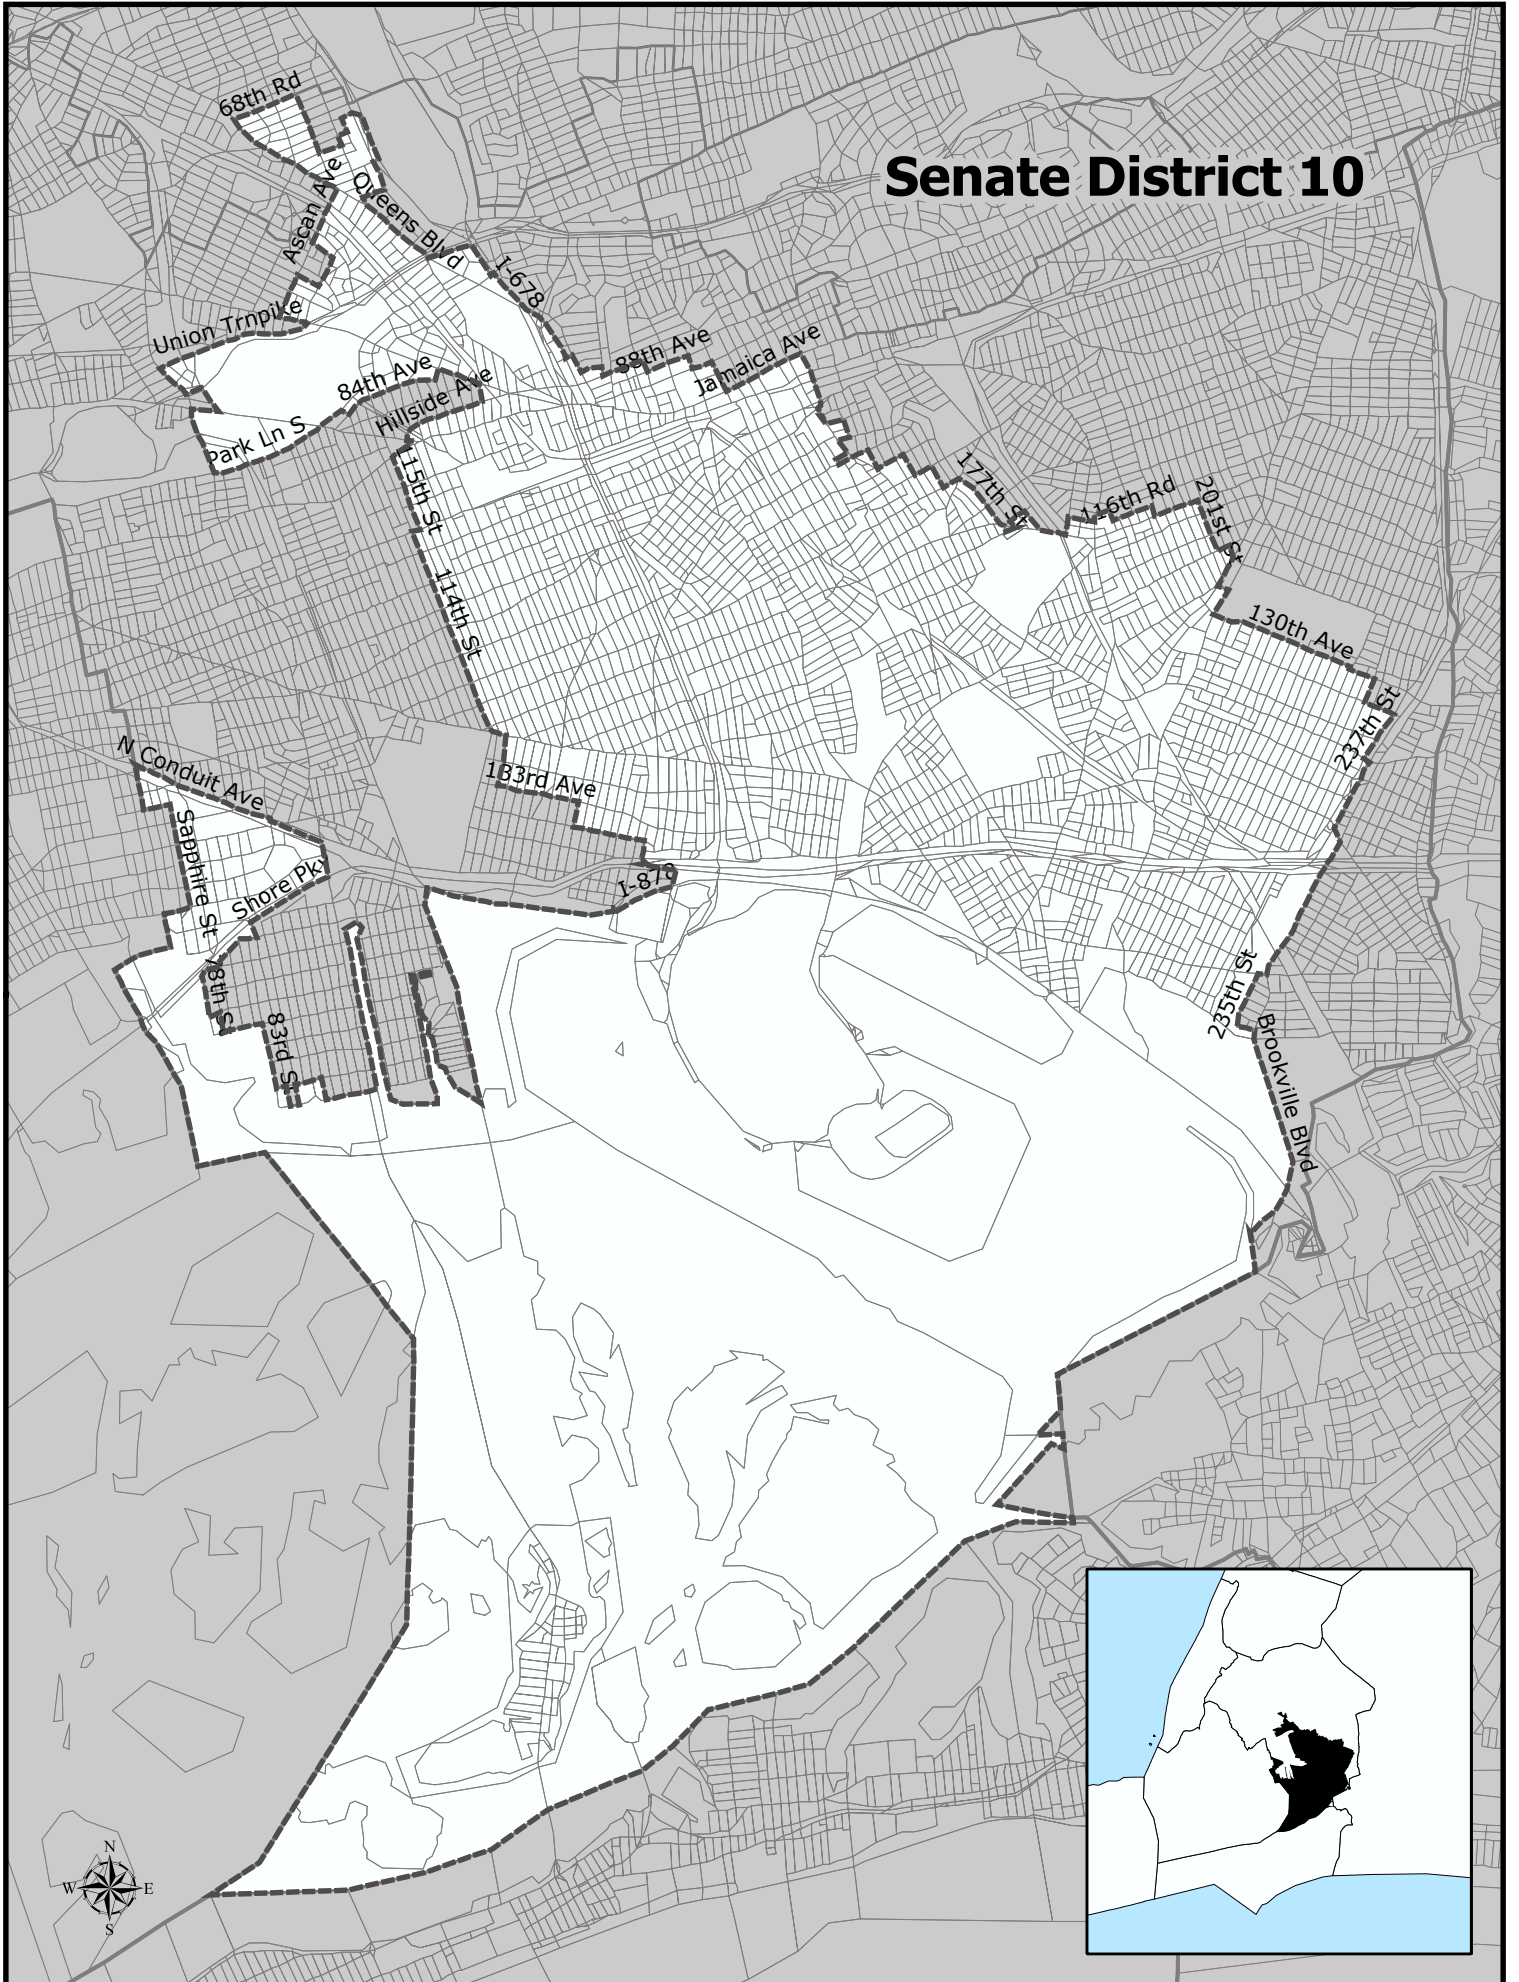

# Senate District 10

# Senate District 10

**Total Population :** 318,481  
**Deviation :** 12,409  
**Dev. Percentage :** 4.05

	NH White	NH Black	Hispanic	NH Amer Ind	NH Asian	NH Multi	NH Other
Total	48,909	167,242	47,961	1,679	25,479	19,732	7,479
Total %	15.36	52.51	15.06	0.53	8.00	6.20	2.35
Total18+	42,020	121,345	34,271	1,106	18,892	14,454	5,299
Total18%	17.70	51.12	14.44	0.47	7.96	6.09	2.23