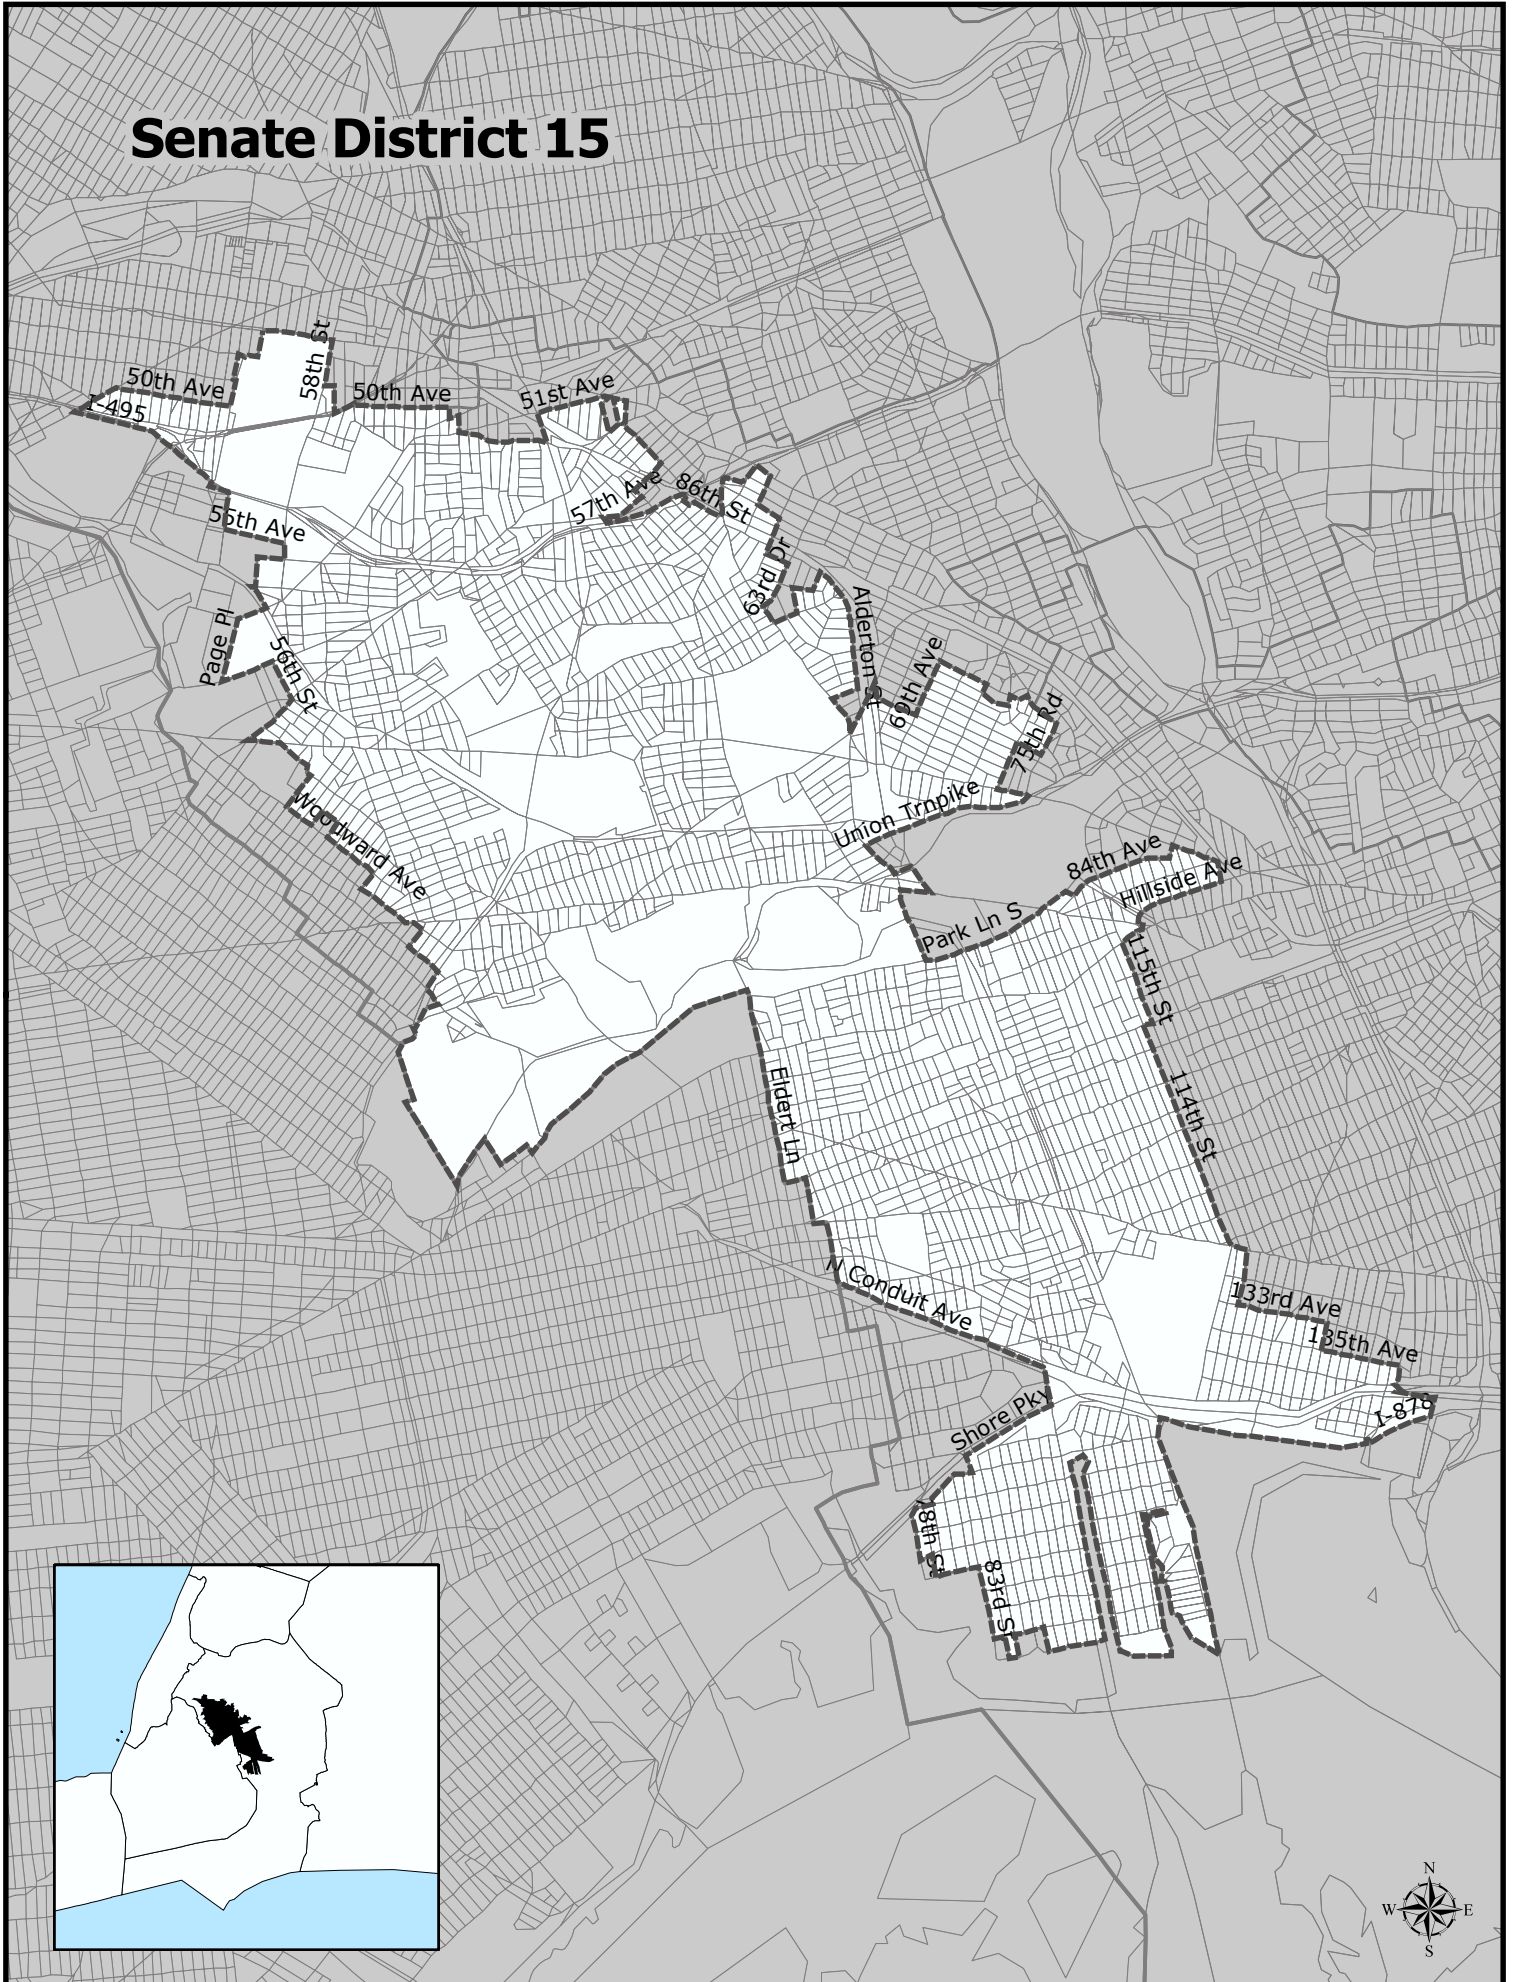

Senate District 15

Senate District 15

Total Population : 318,484
Deviation : 12,412
Dev. Percentage : 4.06

	NH White	NH Black	Hispanic	NH Amer Ind	NH Asian	NH Multi	NH Other
Total	167,380	8,547	83,263	1,075	37,482	14,145	6,592
Total %	52.56	2.68	26.14	0.34	11.77	4.44	2.07
Total18+	138,046	5,858	56,431	662	28,286	10,295	4,594
Total18%	56.54	2.40	23.11	0.27	11.58	4.22	1.88