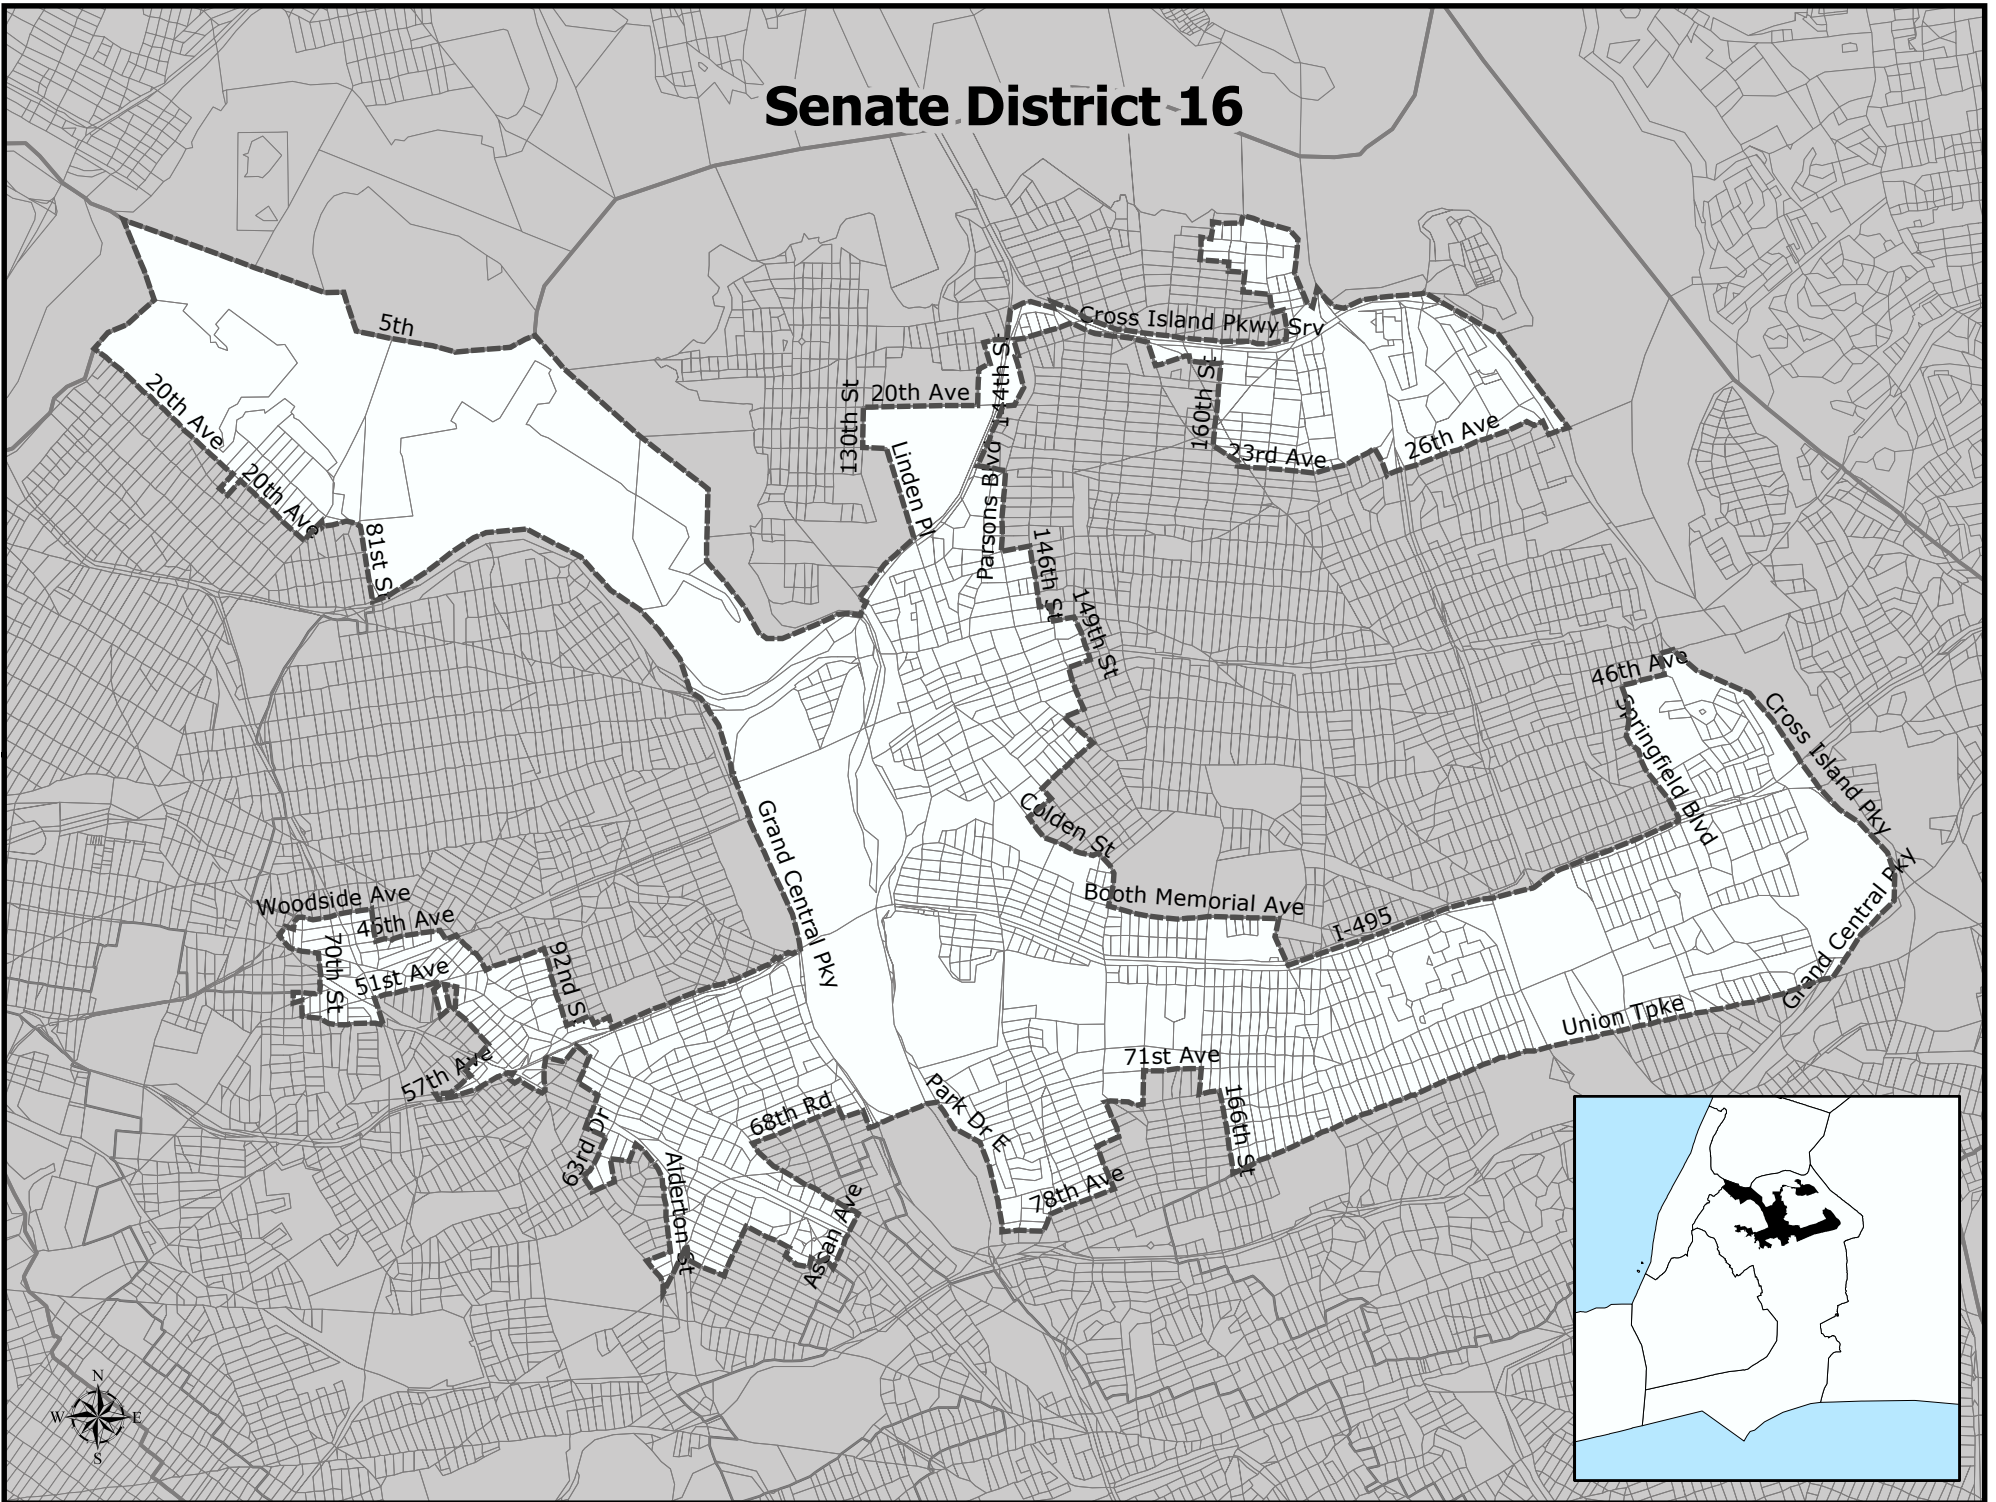

Senate District 16

Senate District 16

Total Population : 318,483
Deviation : 12,411
Dev. Percentage : 4.05

| | NH White | NH Black | Hispanic | NH Amer Ind | NH Asian | NH Multi | NH Other |
|----------|----------|----------|----------|-------------|----------|----------|----------|
| Total | 137,918 | 15,155 | 47,985 | 394 | 106,220 | 9,525 | 1,286 |
| Total % | 43.30 | 4.76 | 15.07 | 0.12 | 33.35 | 2.99 | 0.40 |
| Total18+ | 117,468 | 11,576 | 36,333 | 233 | 84,140 | 6,846 | 898 |
| Total18% | 45.62 | 4.50 | 14.11 | 0.09 | 32.68 | 2.66 | 0.35 |