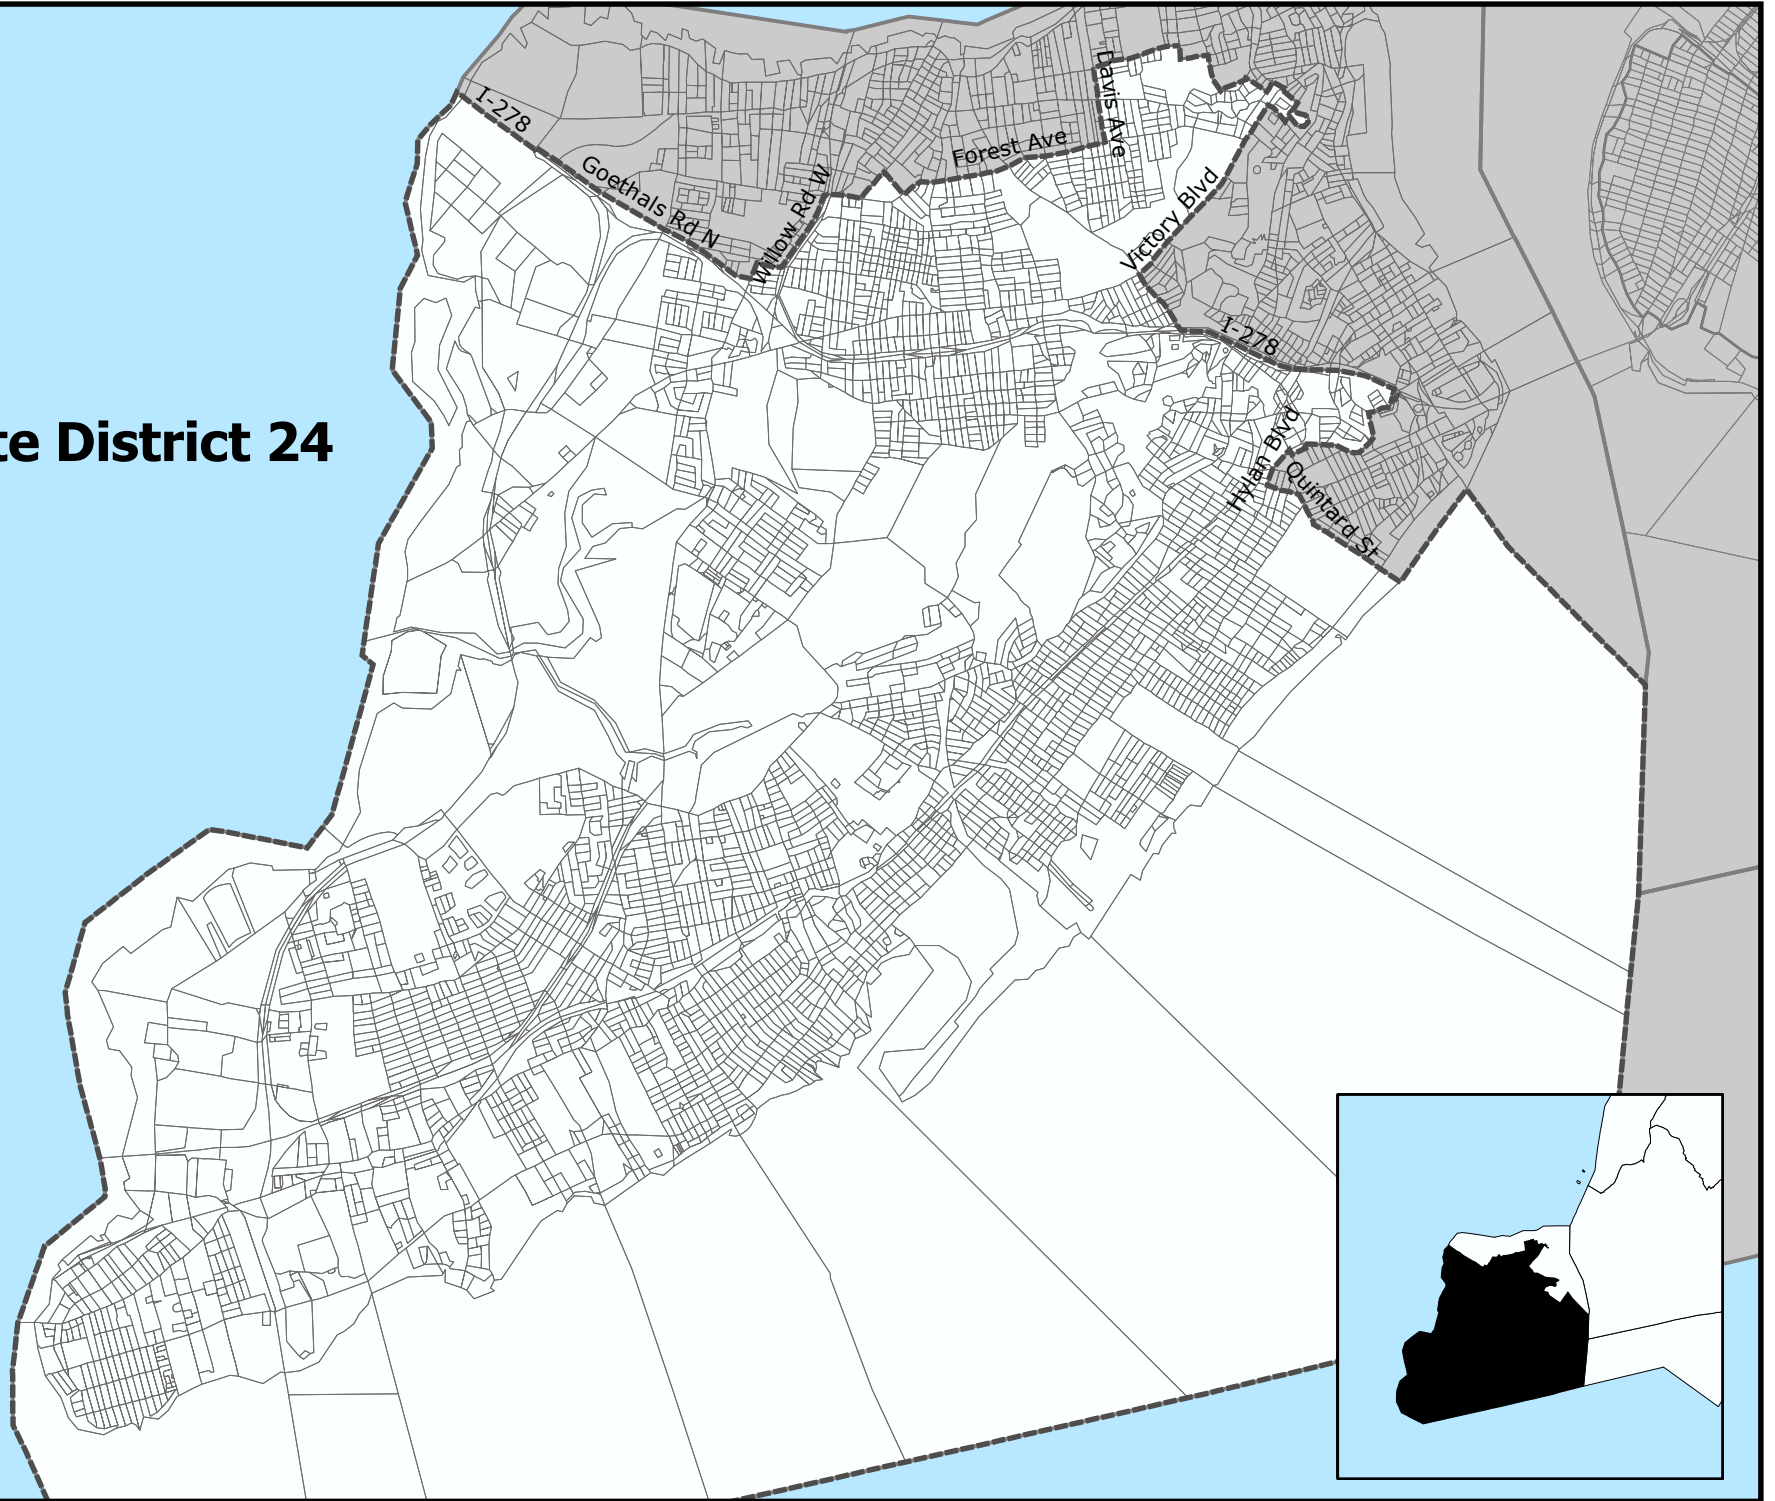

Senate District 24

Senate District 24

Total Population : 311,258
Deviation : 5,186
Dev. Percentage : 1.69

	NH White	NH Black	Hispanic	NH Amer Ind	NH Asian	NH Multi	NH Other
Total	261,263	5,317	22,587	256	17,712	3,640	483
Total %	83.94	1.71	7.26	0.08	5.69	1.17	0.16
Total18+	201,261	3,945	15,321	175	13,260	2,286	318
Total18%	85.08	1.67	6.48	0.07	5.61	0.97	0.13