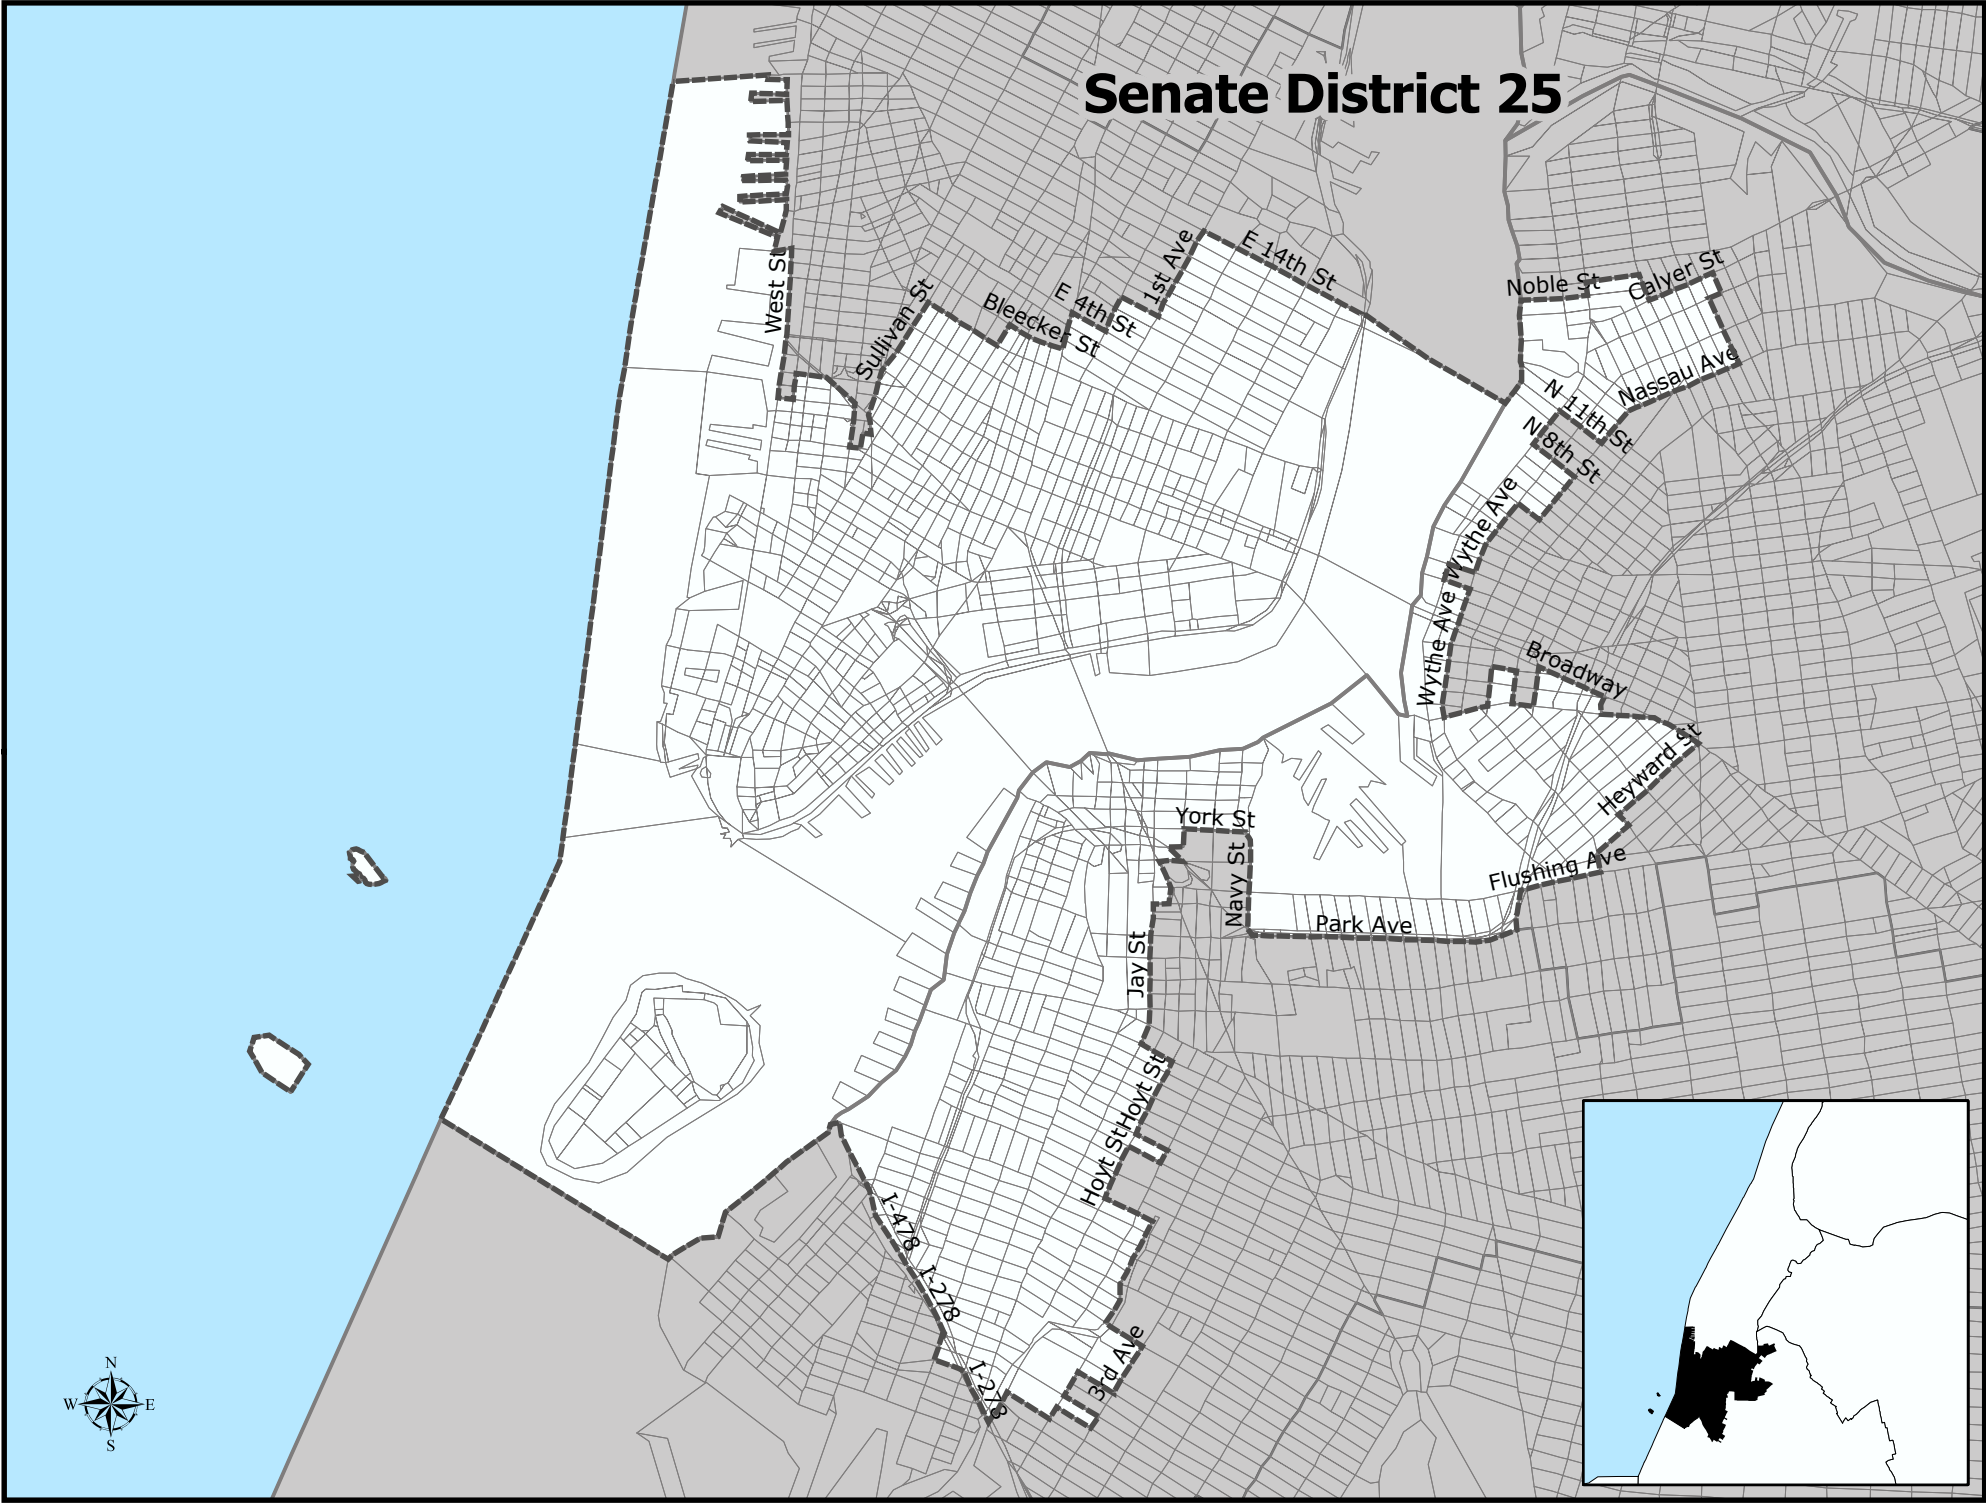

# Senate District 25

# Senate District 25

**Total Population : 311,258**  
**Deviation : 5,186**  
**Dev. Percentage : 1.69**

	NH White	NH Black	Hispanic	NH Amer Ind	NH Asian	NH Multi	NH Other
Total	144,592	20,027	60,802	352	72,913	8,253	4,319
Total %	46.45	6.43	19.53	0.11	23.43	2.65	1.39
Total18+	119,510	15,935	45,612	278	60,469	6,173	2,526
Total18%	47.71	6.36	18.21	0.11	24.14	2.46	1.01