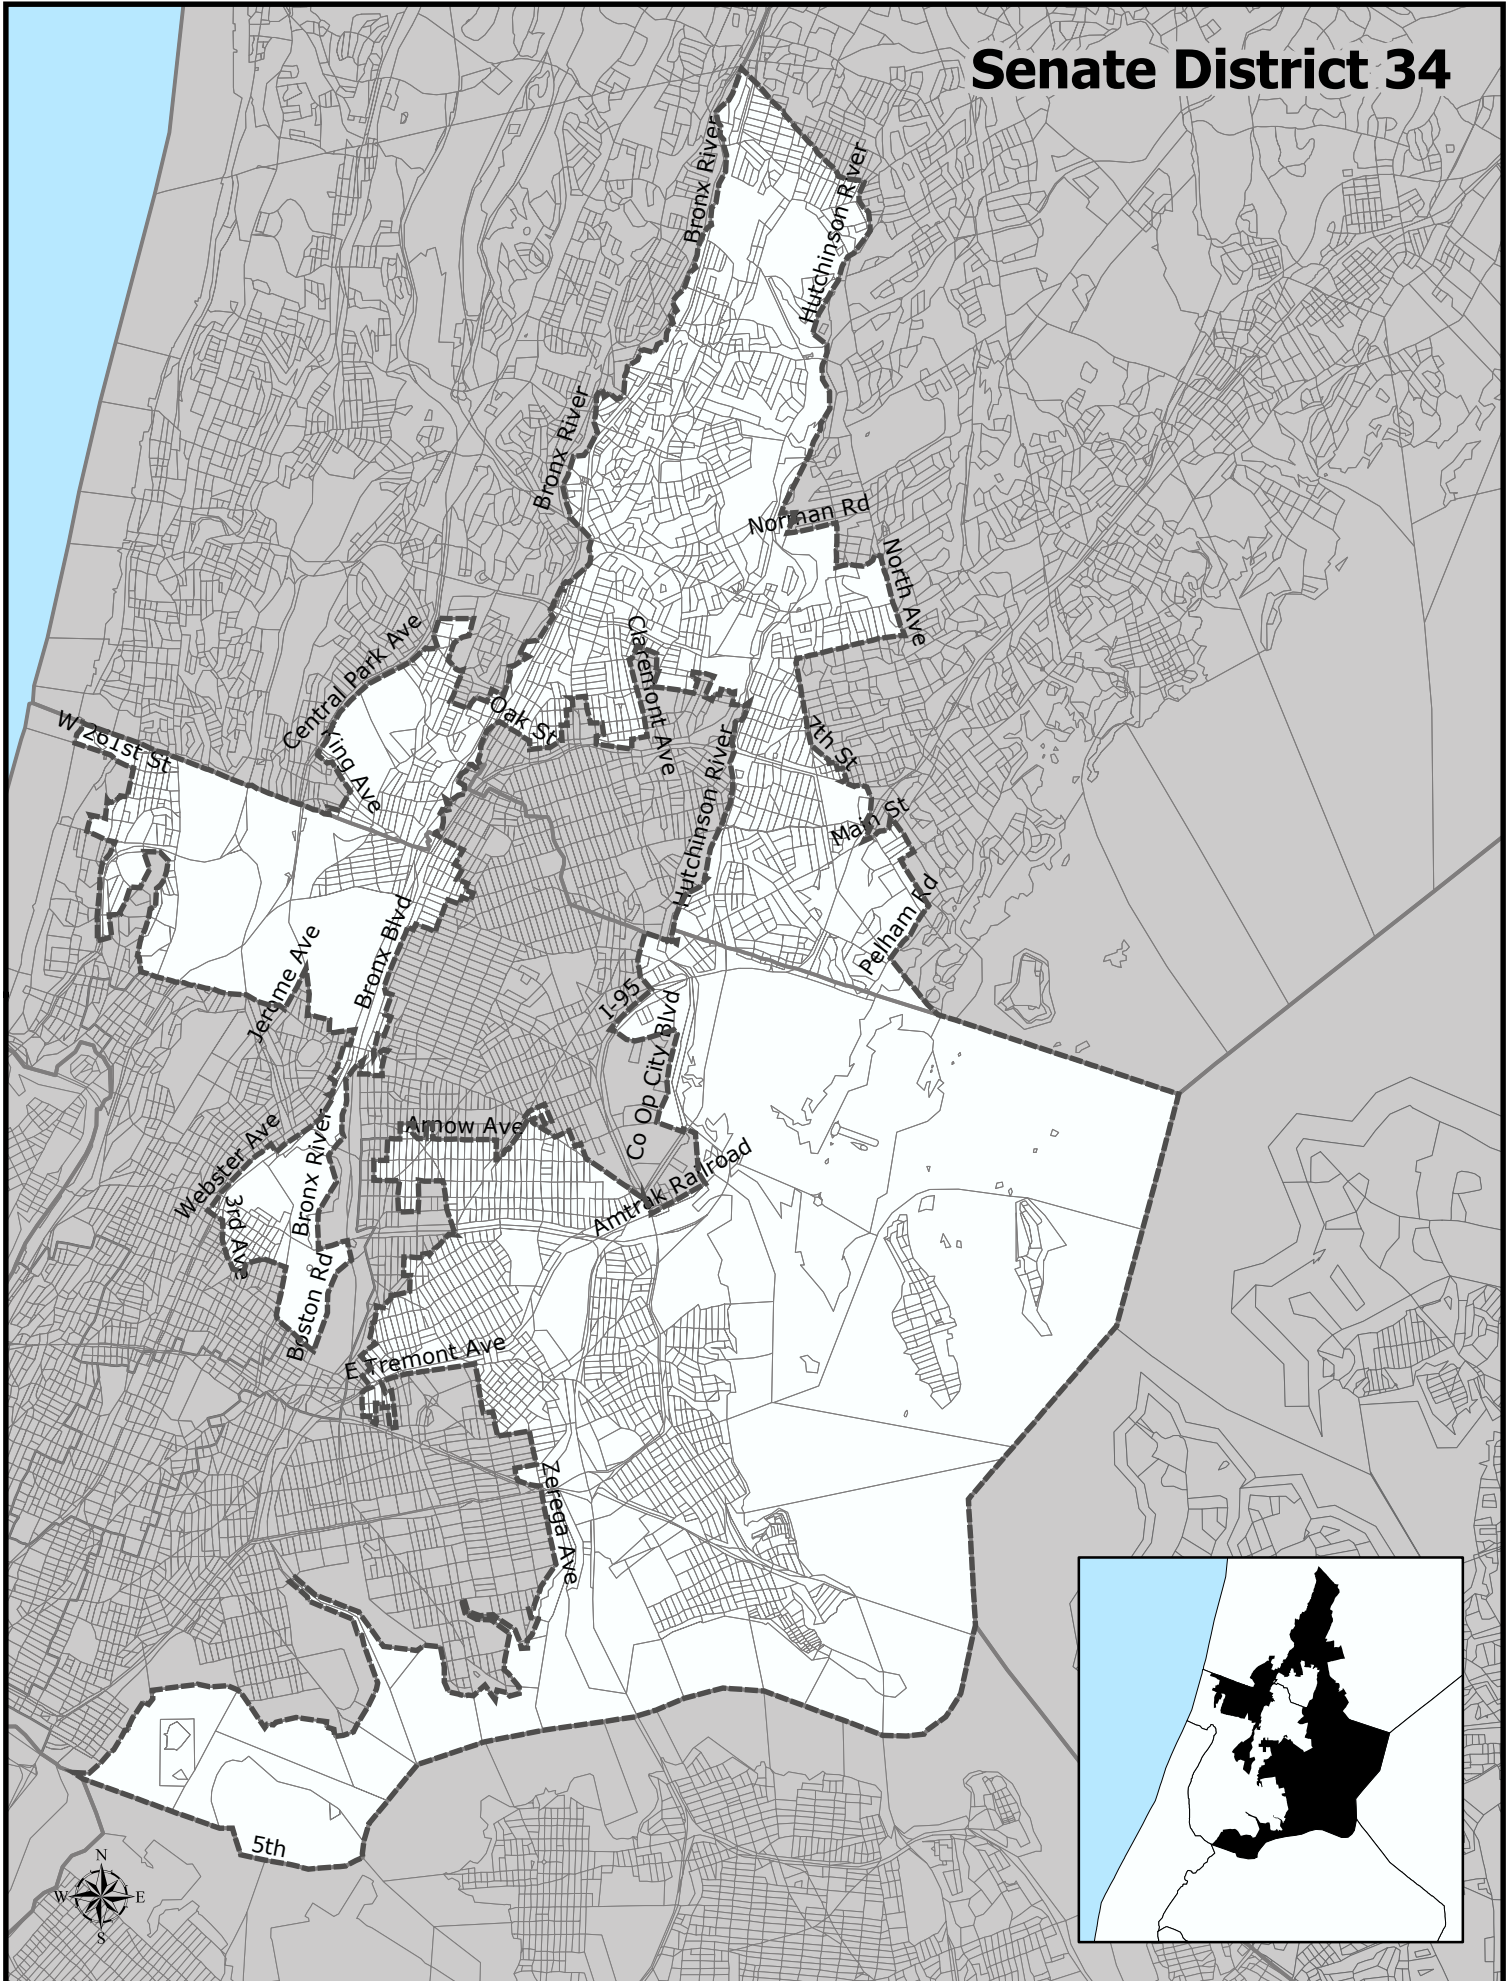

Senate District 34

Senate District 34

Total Population : 311,260
Deviation : 5,188
Dev. Percentage : 1.70

	NH White	NH Black	Hispanic	NH Amer Ind	NH Asian	NH Multi	NH Other
Total	175,159	40,546	71,363	445	14,381	7,095	2,271
Total %	56.27	13.03	22.93	0.14	4.62	2.28	0.73
Total18+	145,503	31,054	49,861	283	10,877	5,126	1,754
Total18%	59.52	12.70	20.40	0.12	4.45	2.10	0.72