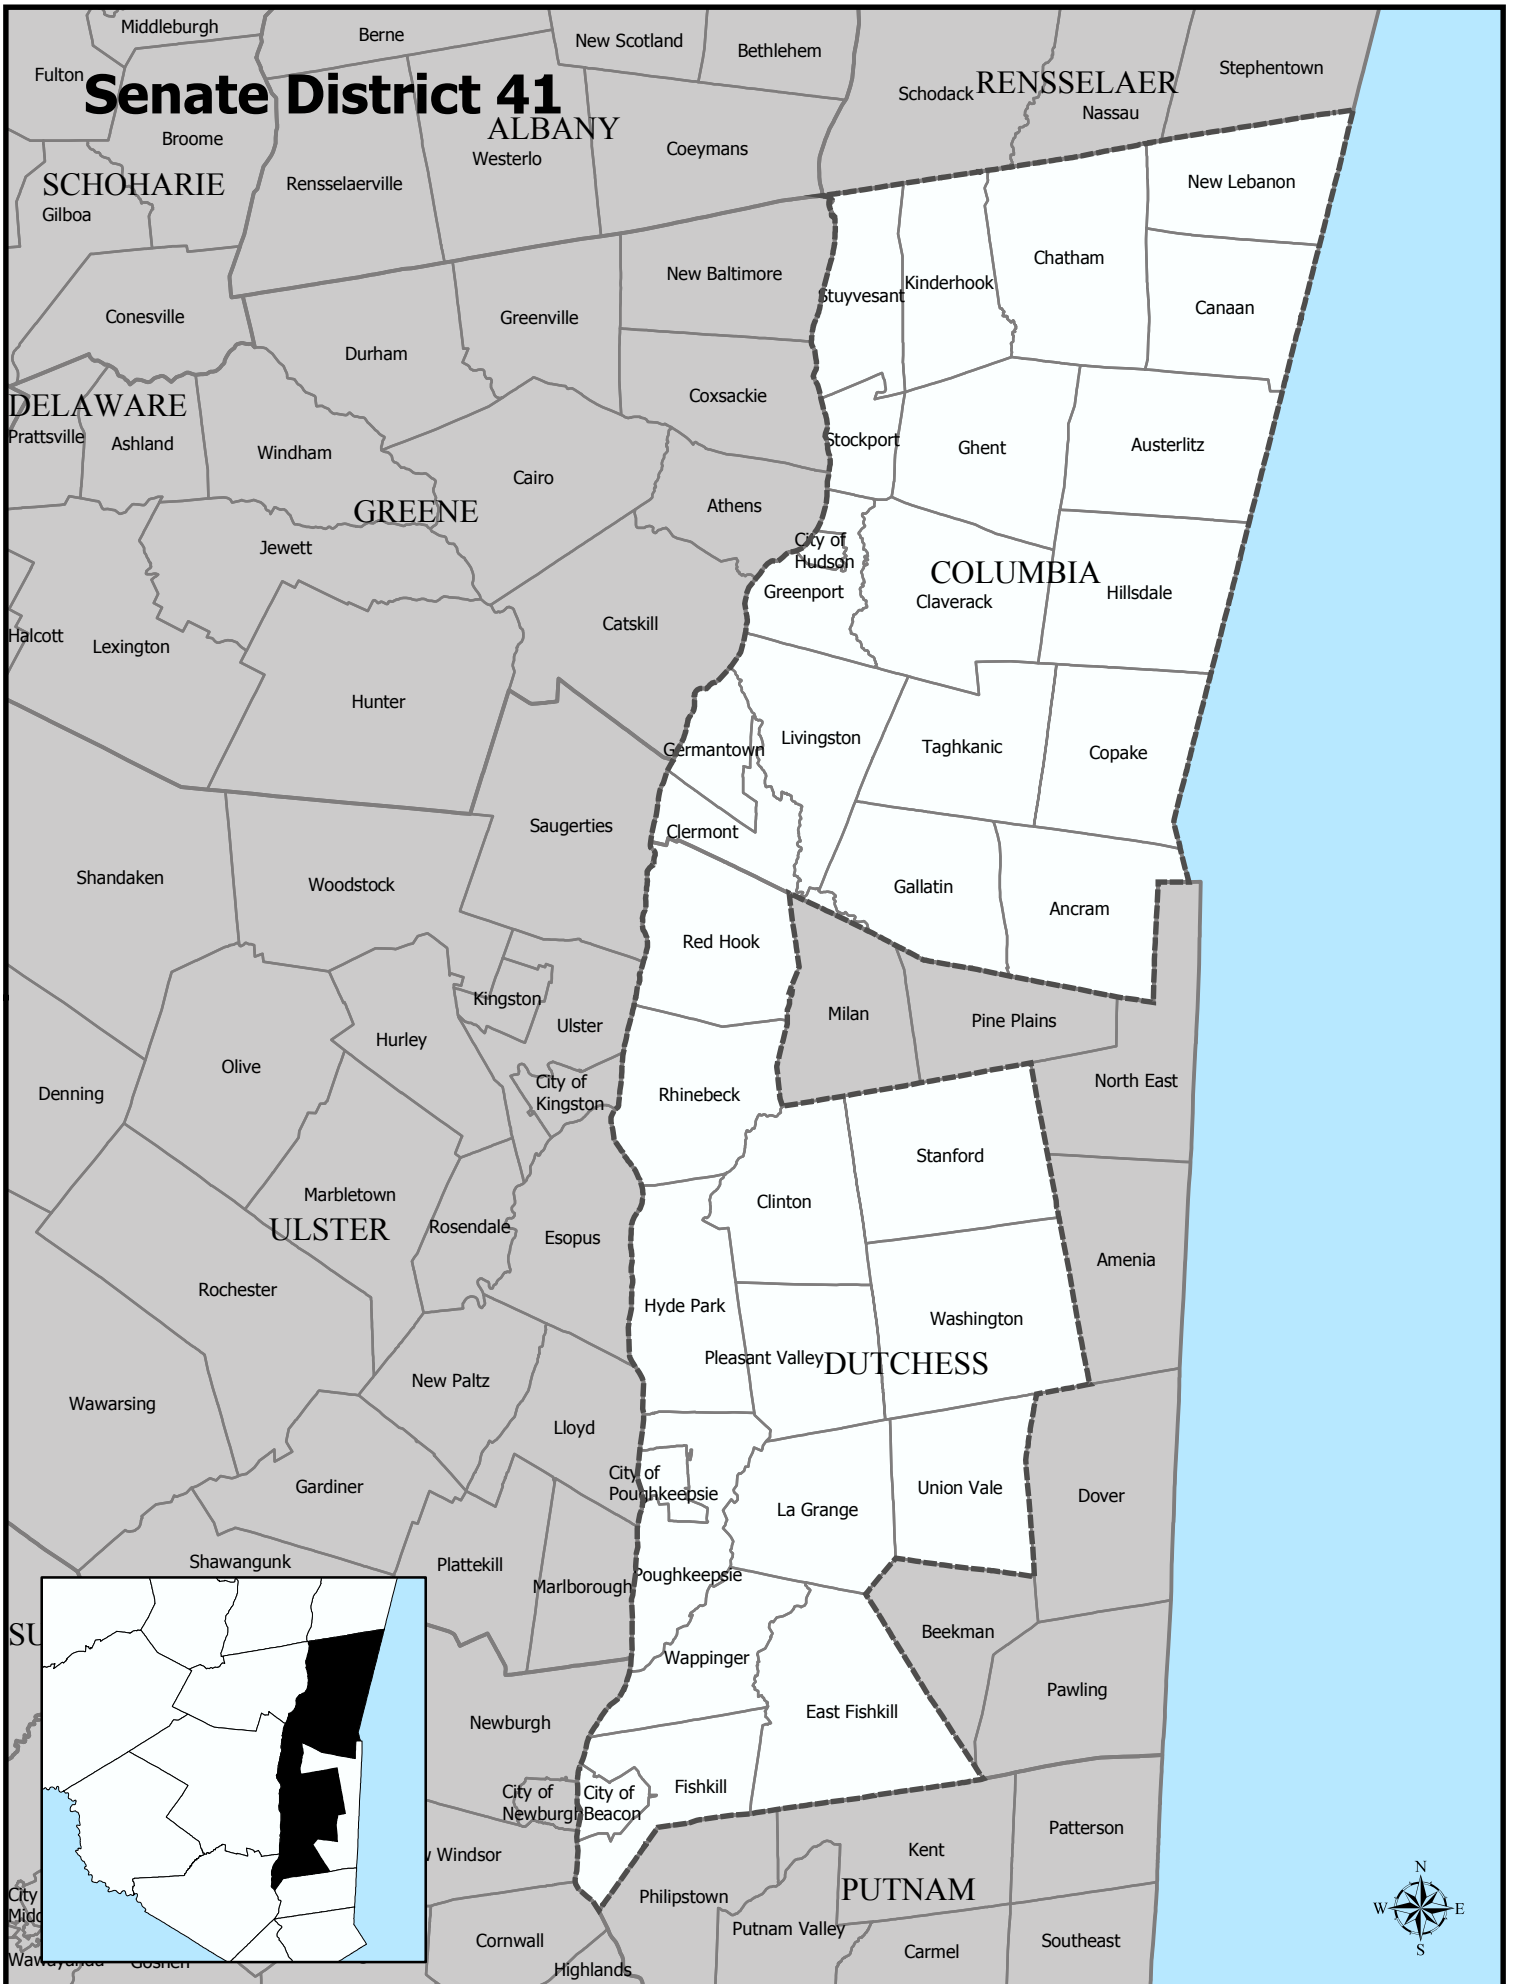

Senate District 41

ALBANY

Senate District 41

Total Population : 301,528
Deviation : -4,544
Dev. Percentage : -1.48

	NH White	NH Black	Hispanic	NH Amer Ind	NH Asian	NH Multi	NH Other
Total	246,299	25,603	17,209	466	7,023	4,379	549
Total %	81.68	8.49	5.71	0.15	2.33	1.45	0.18
Total18+	189,621	17,731	11,434	349	5,234	2,332	278
Total18%	83.54	7.81	5.04	0.15	2.31	1.03	0.12