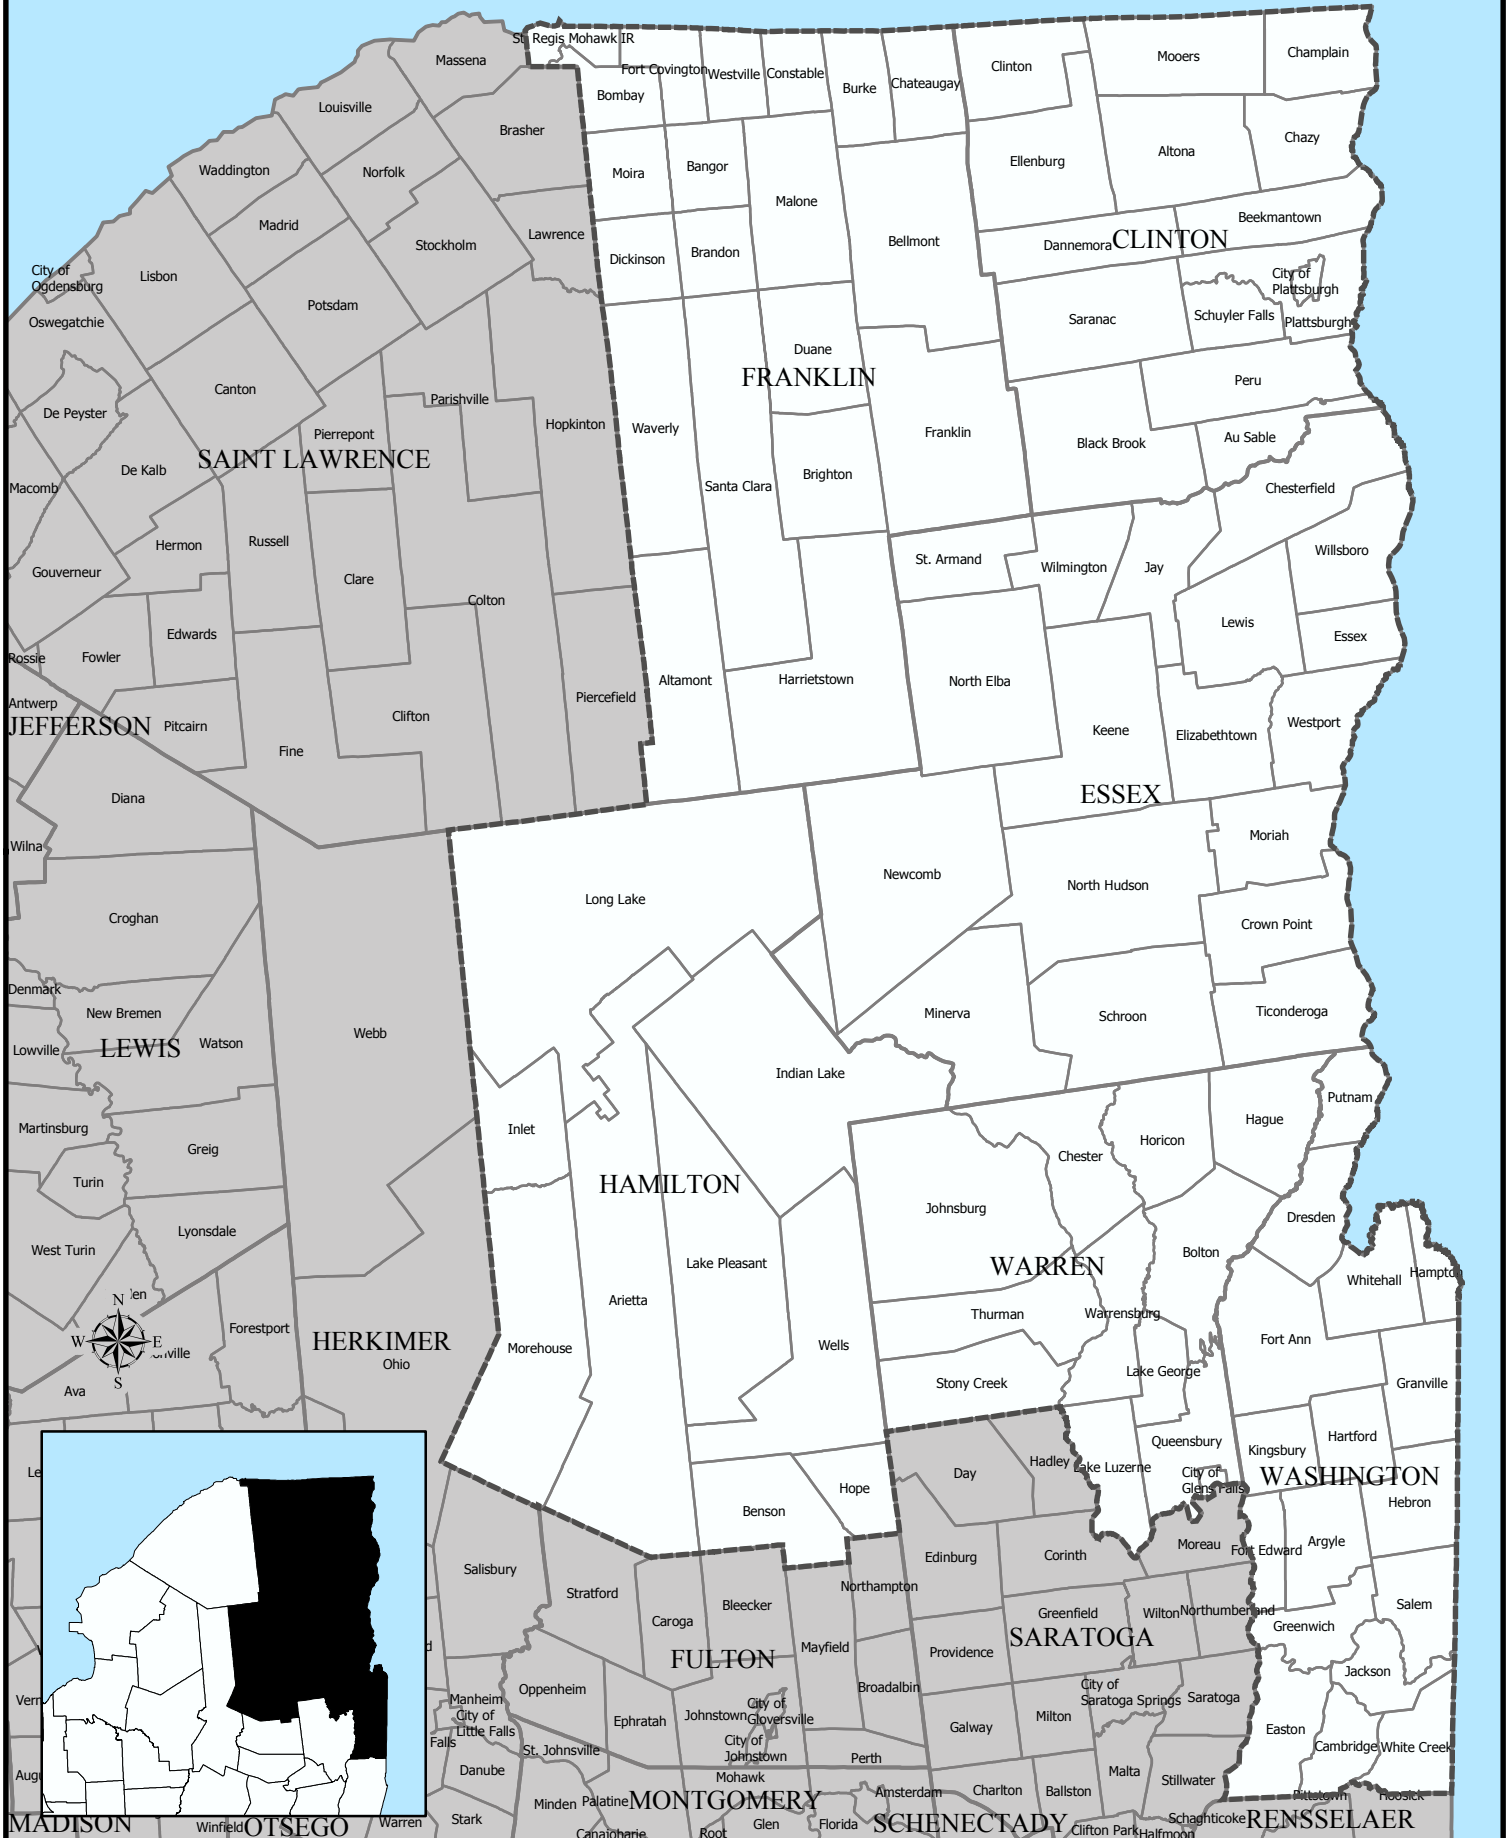

Senate District 45

Senate District 45

Total Population : 299,603
Deviation : -6,469
Dev. Percentage : -2.11

	NH White	NH Black	Hispanic	NH Amer Ind	NH Asian	NH Multi	NH Other
Total	276,185	8,997	6,820	3,739	1,390	2,208	264
Total %	92.18	3.00	2.28	1.25	0.46	0.74	0.09
Total18+	210,091	8,474	5,807	2,533	1,073	1,329	166
Total18%	91.55	3.69	2.53	1.10	0.47	0.58	0.07