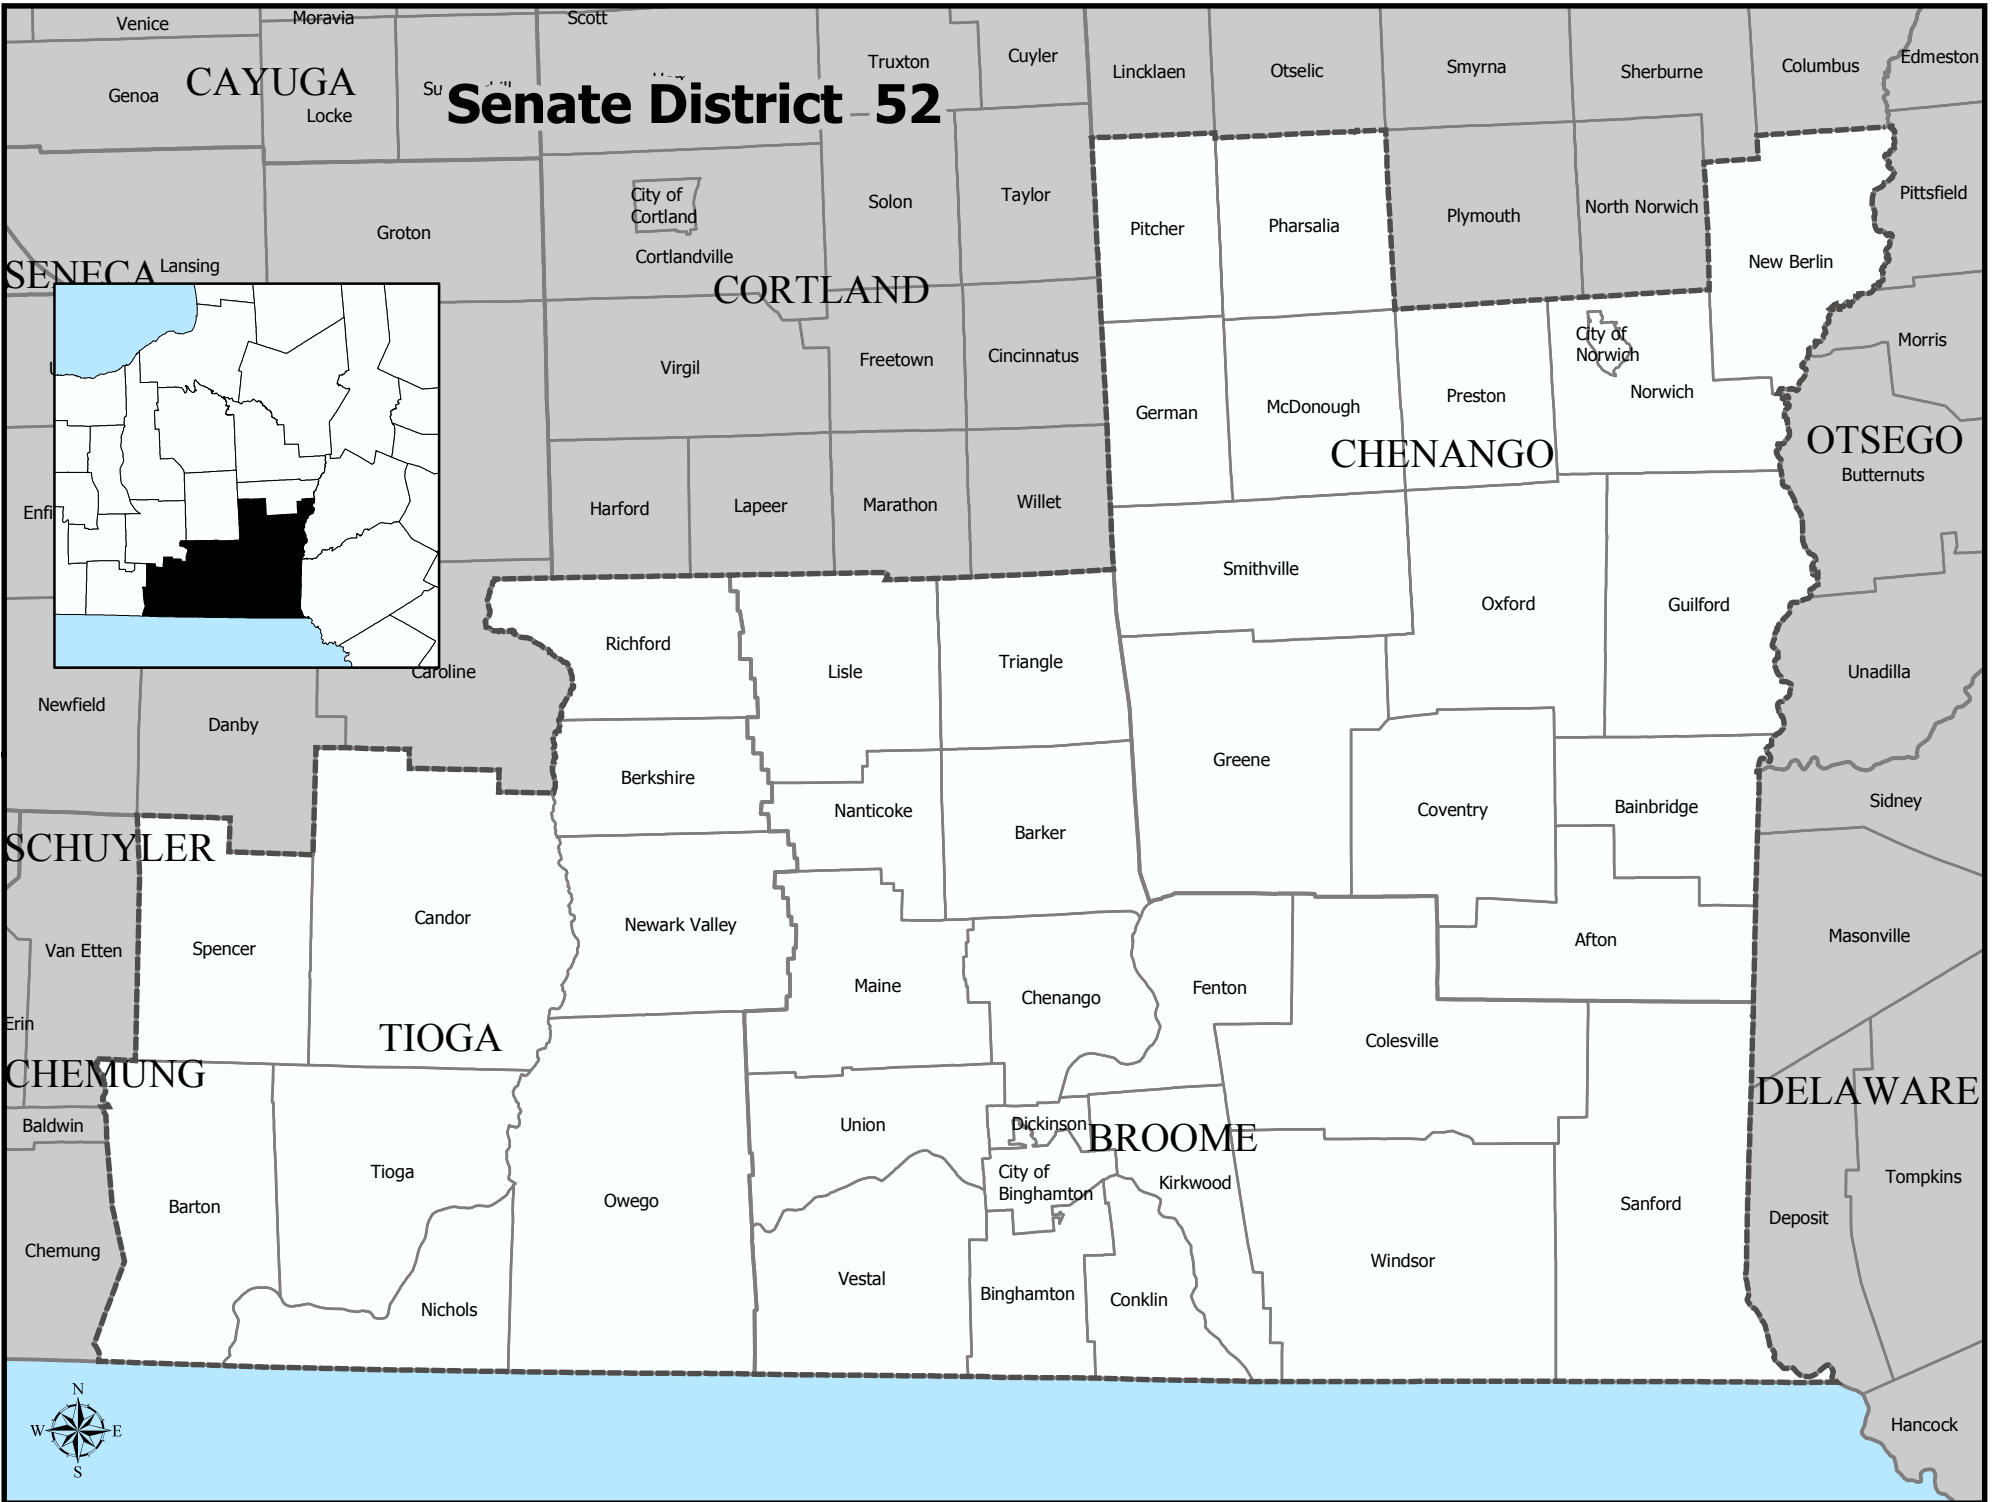

Senate District 52

Senate District 52

Total Population : 291,961
Deviation : -14,111
Dev. Percentage : -4.61

	NH White	NH Black	Hispanic	NH Amer Ind	NH Asian	NH Multi	NH Other
Total	270,012	6,776	4,874	552	5,968	3,421	358
Total %	92.48	2.32	1.67	0.19	2.04	1.17	0.12
Total18+	206,794	4,528	3,073	422	4,828	1,783	214
Total18%	93.30	2.04	1.39	0.19	2.18	0.80	0.10