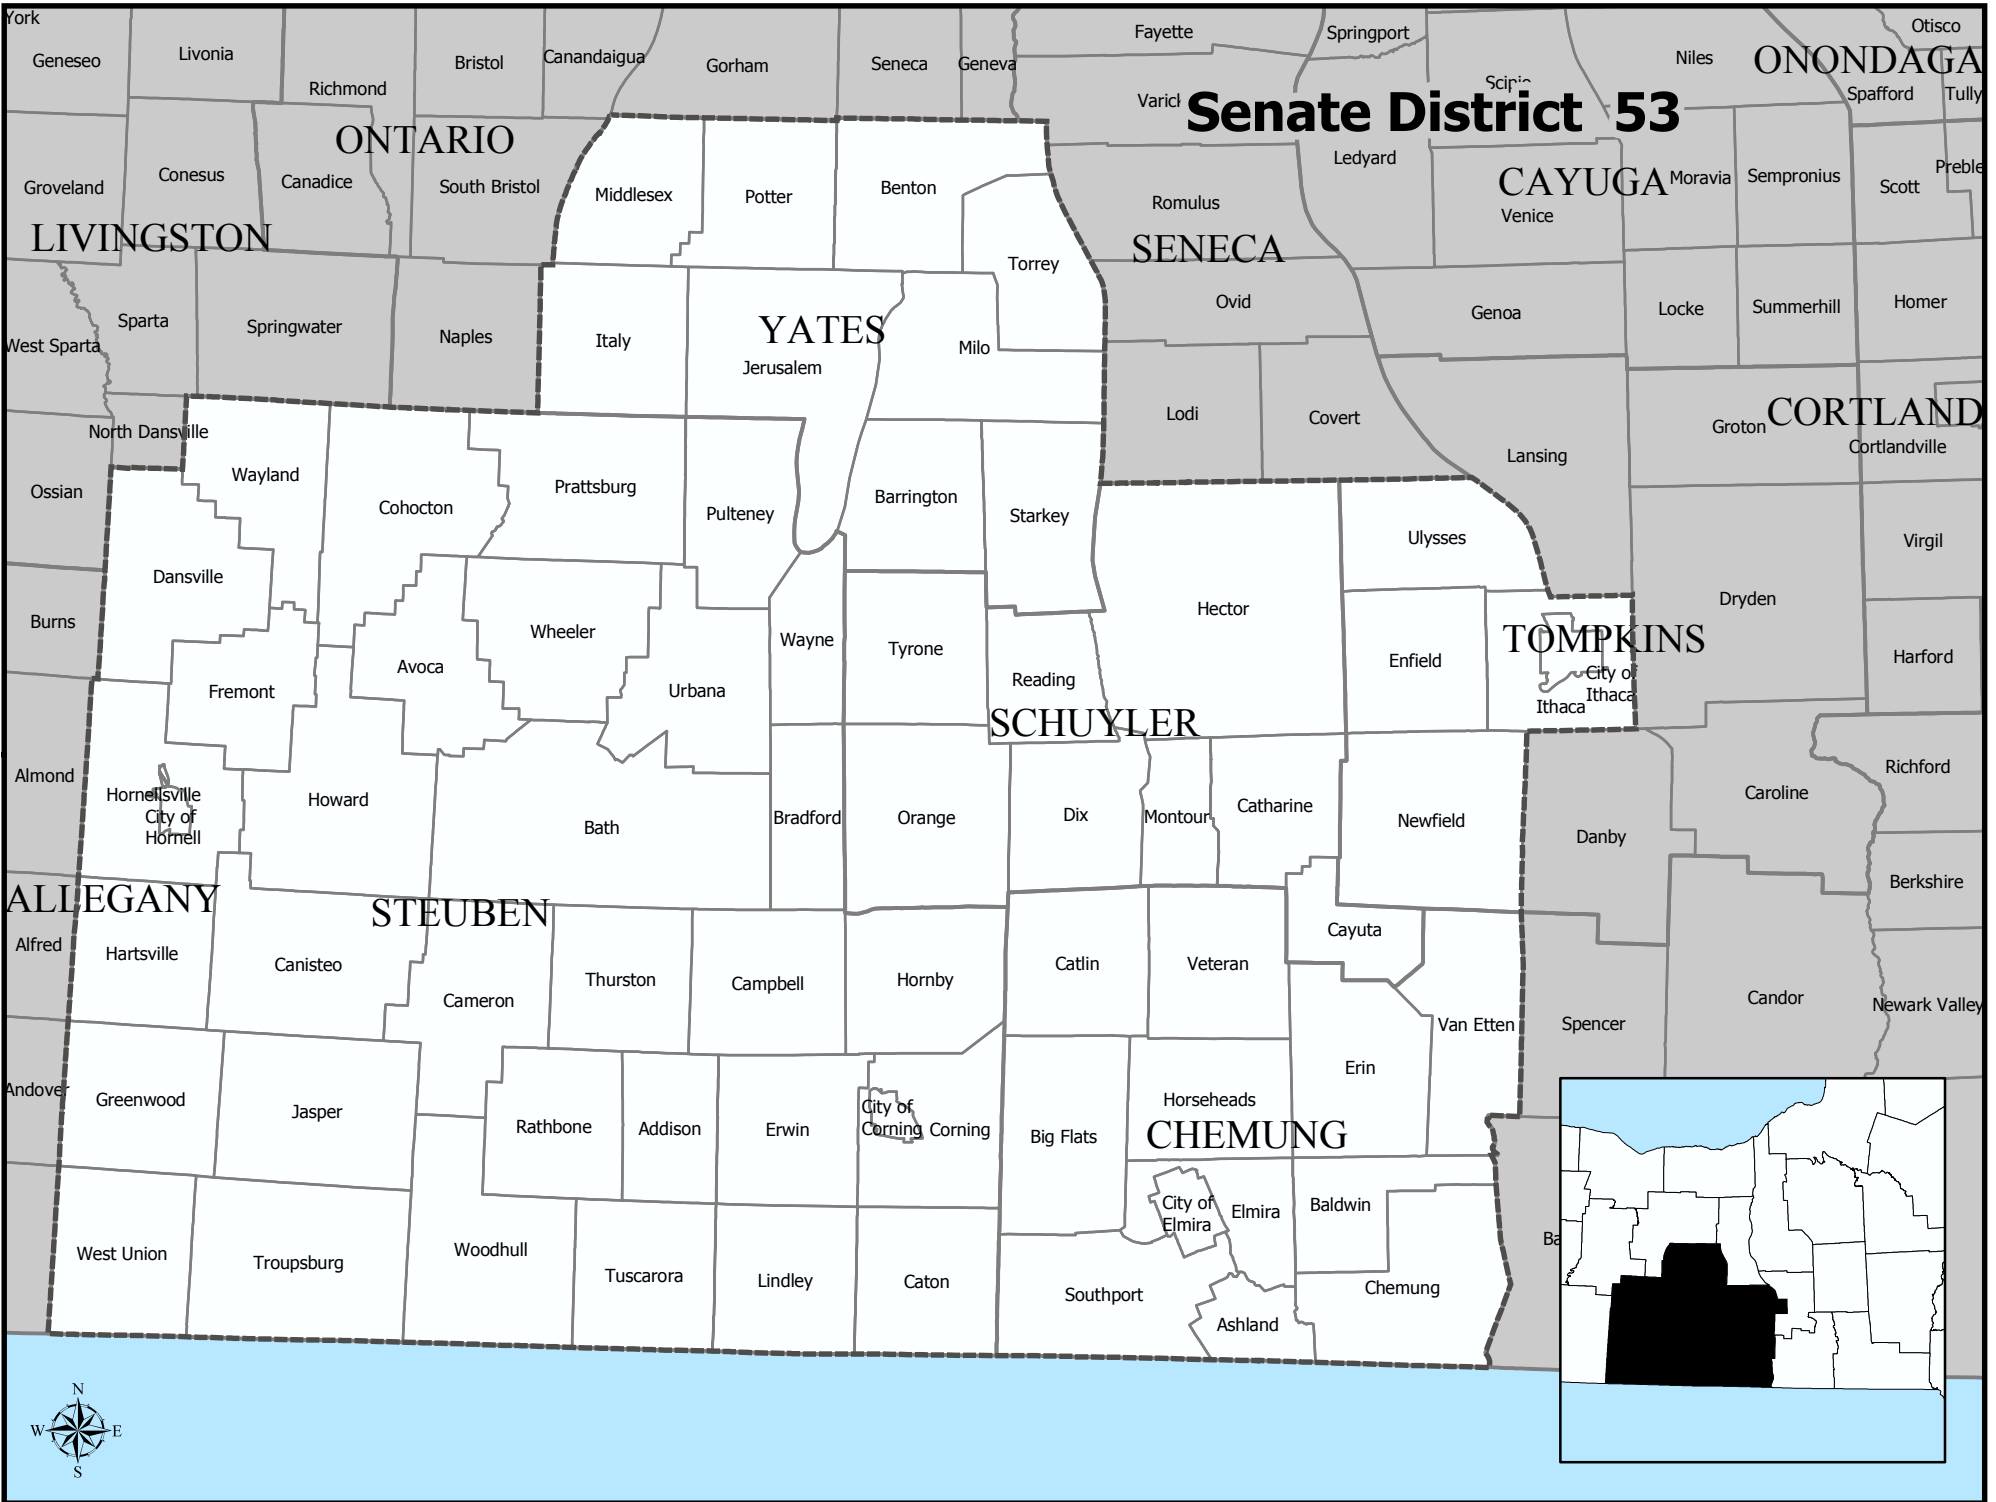

Senate District 53

Senate District 53

Total Population : 294,378
Deviation : -11,694
Dev. Percentage : -3.82

	NH White	NH Black	Hispanic	NH Amer Ind	NH Asian	NH Multi	NH Other
Total	267,689	9,405	5,200	689	7,433	3,561	401
Total %	90.93	3.19	1.77	0.23	2.52	1.21	0.14
Total18+	205,838	7,108	3,887	544	6,459	2,026	214
Total18%	91.05	3.14	1.72	0.24	2.86	0.90	0.09