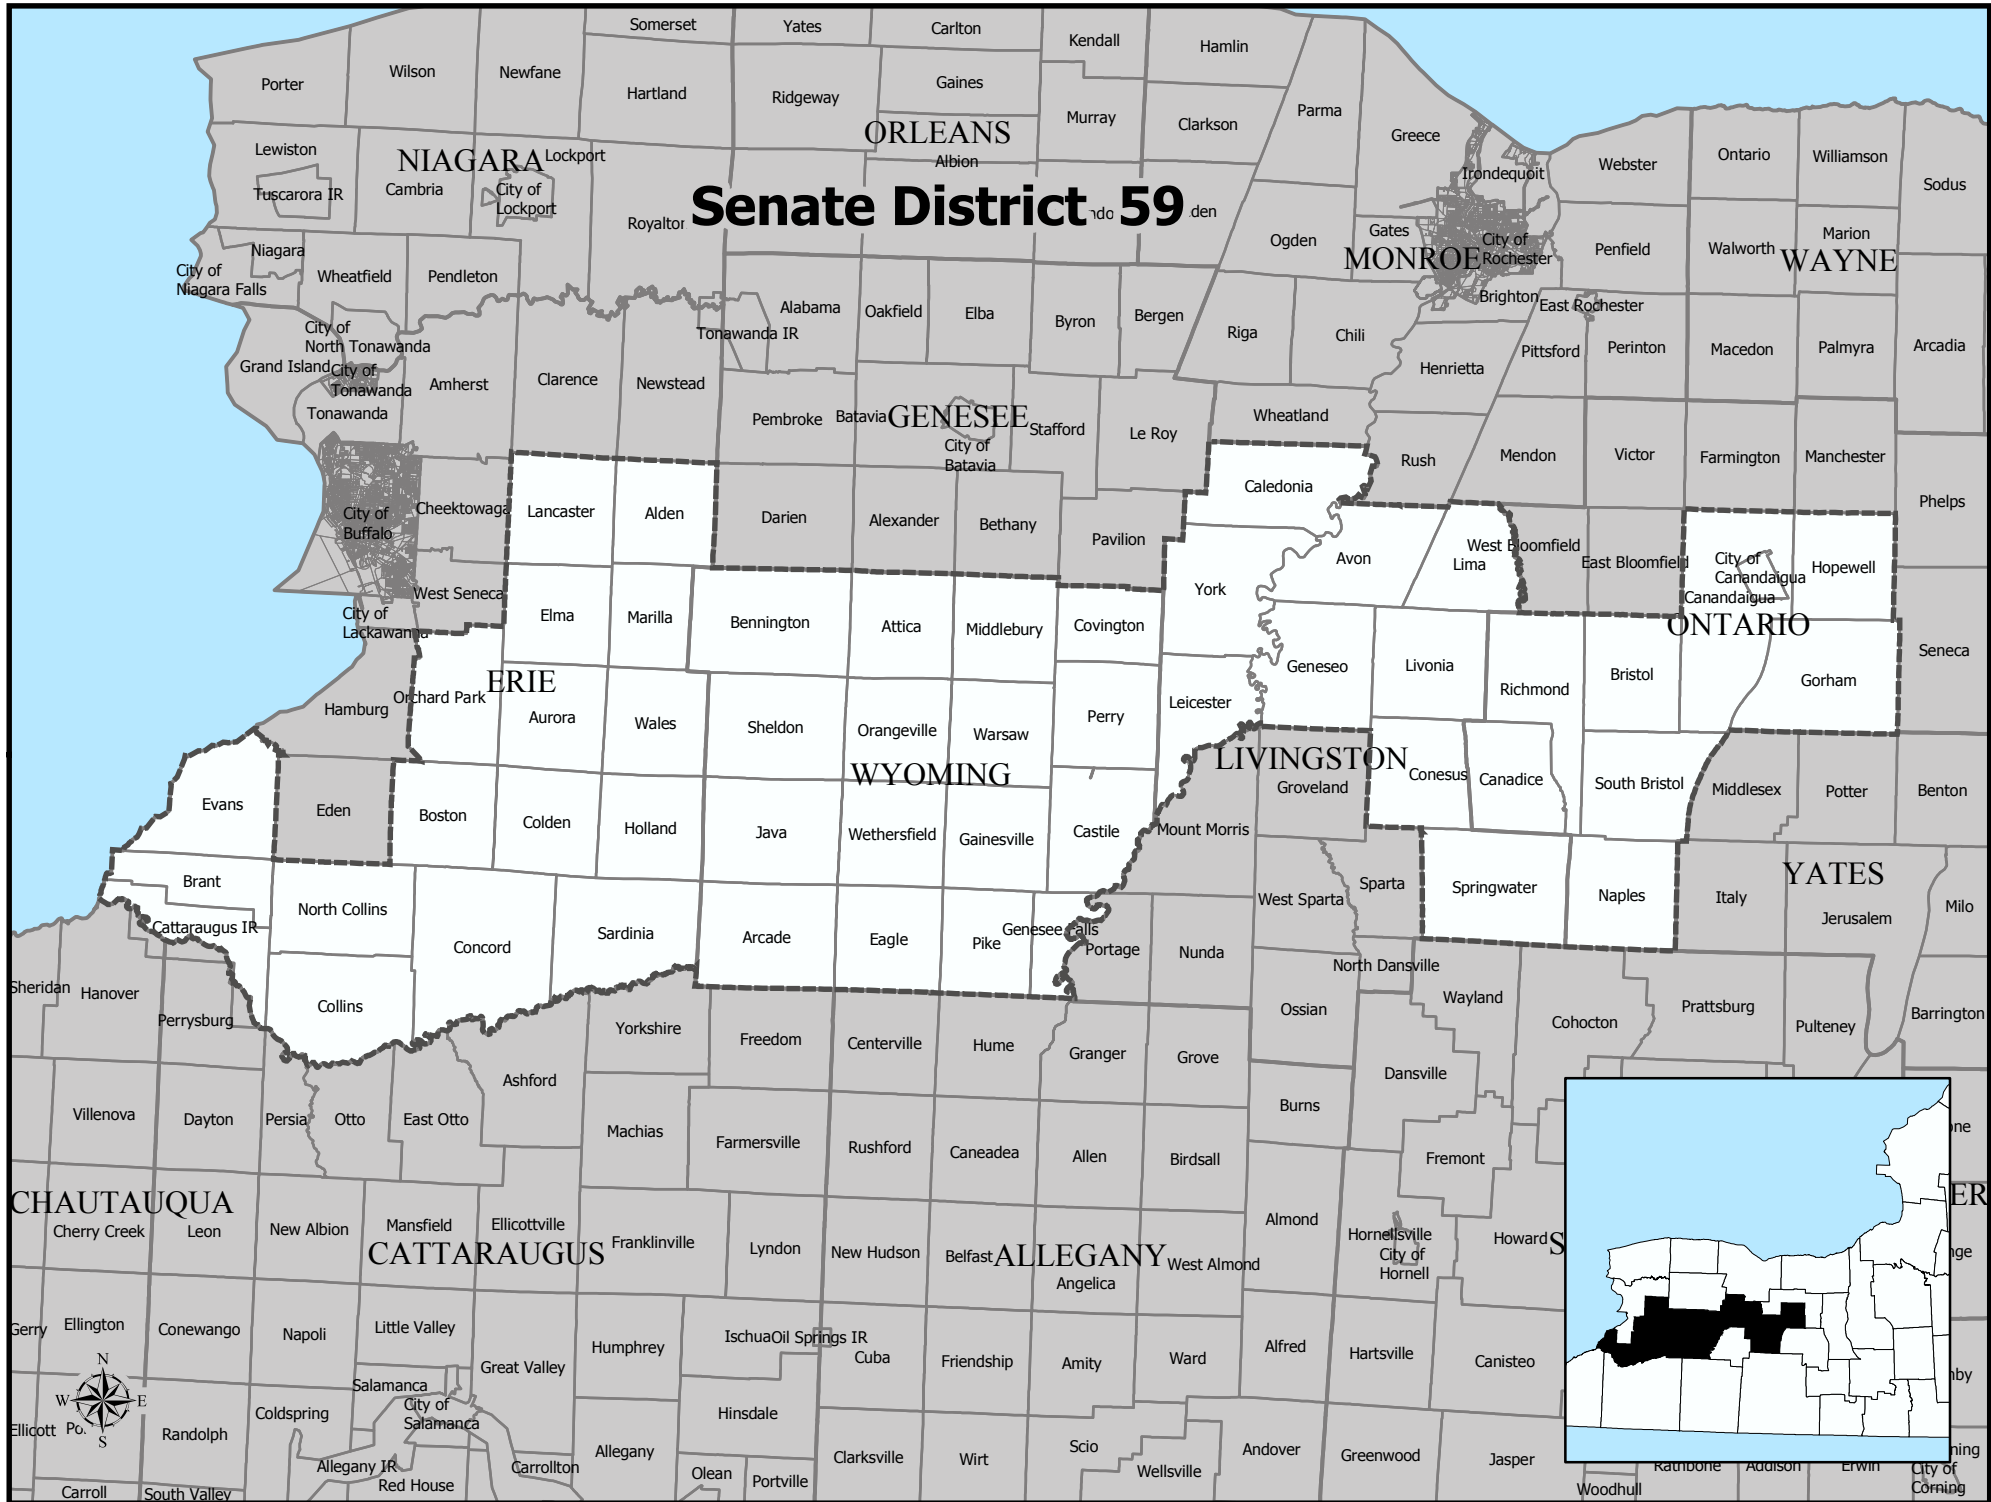

Senate District 59

Senate District 59

Total Population : 294,256
Deviation : -11,816
Dev. Percentage : -3.86

	NH White	NH Black	Hispanic	NH Amer Ind	NH Asian	NH Multi	NH Other
Total	277,192	6,273	4,700	2,649	1,442	1,814	186
Total %	94.20	2.13	1.60	0.90	0.49	0.62	0.06
Total18+	208,866	5,895	3,707	1,807	1,010	963	105
Total18%	93.93	2.65	1.67	0.81	0.45	0.43	0.05