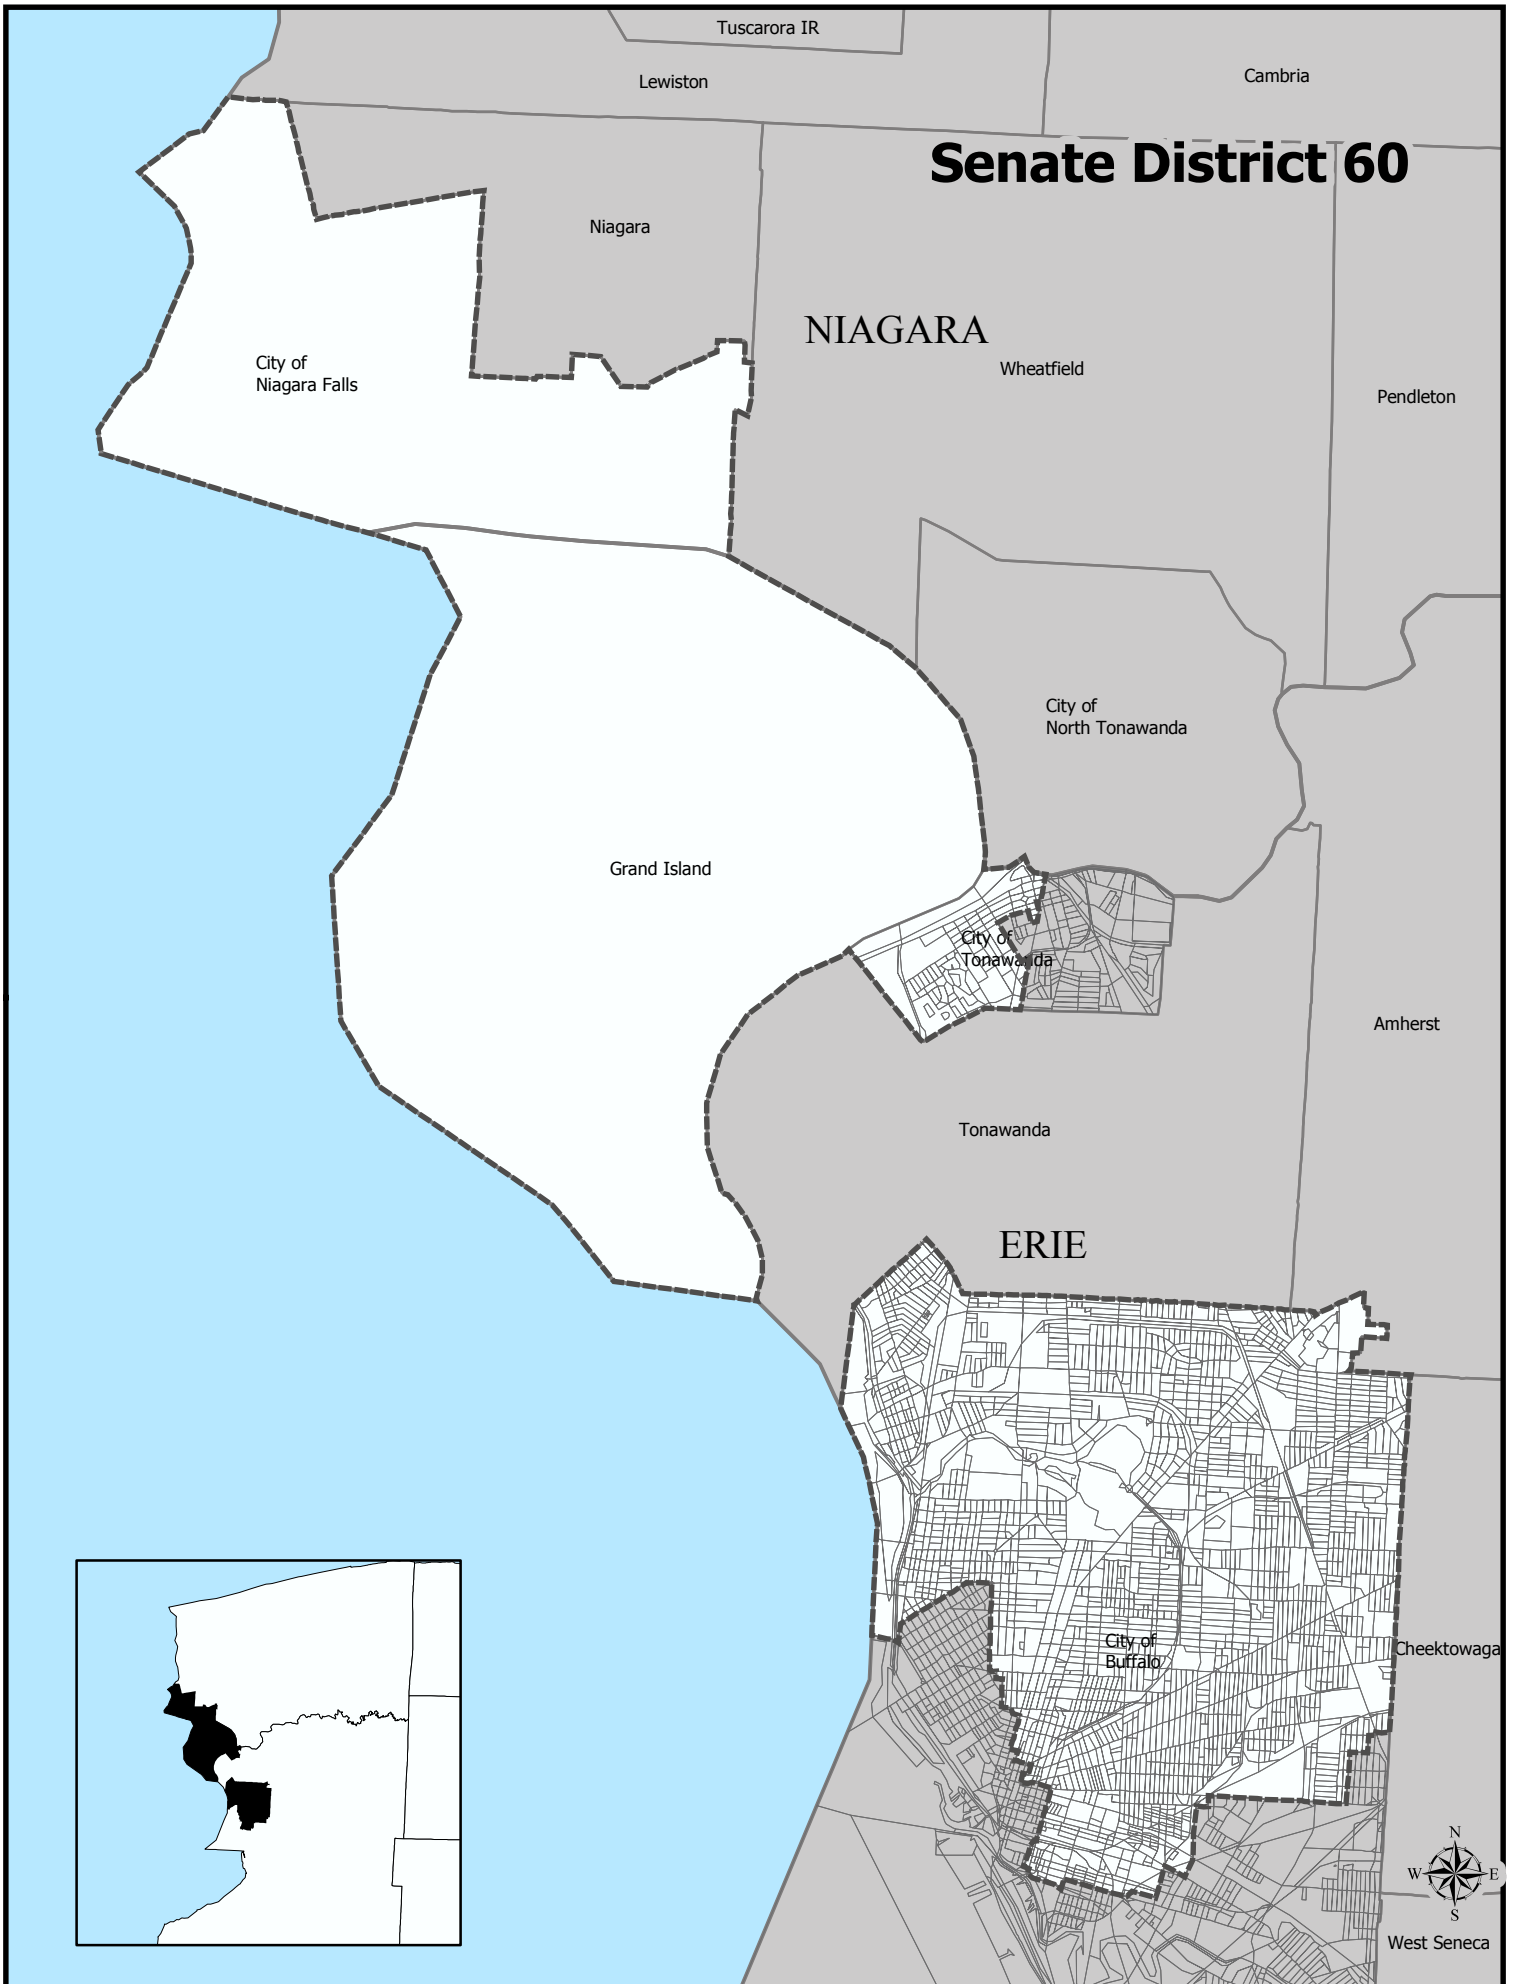

Senate District 60

Senate District 60

Total Population : 298,636
Deviation : -7,436
Dev. Percentage : -2.43

	NH White	NH Black	Hispanic	NH Amer Ind	NH Asian	NH Multi	NH Other
Total	162,738	111,480	12,363	2,381	3,689	5,423	562
Total %	54.49	37.33	4.14	0.80	1.24	1.82	0.19
Total18+	132,206	73,814	7,334	1,636	2,926	2,754	290
Total18%	59.83	33.41	3.32	0.74	1.32	1.25	0.13