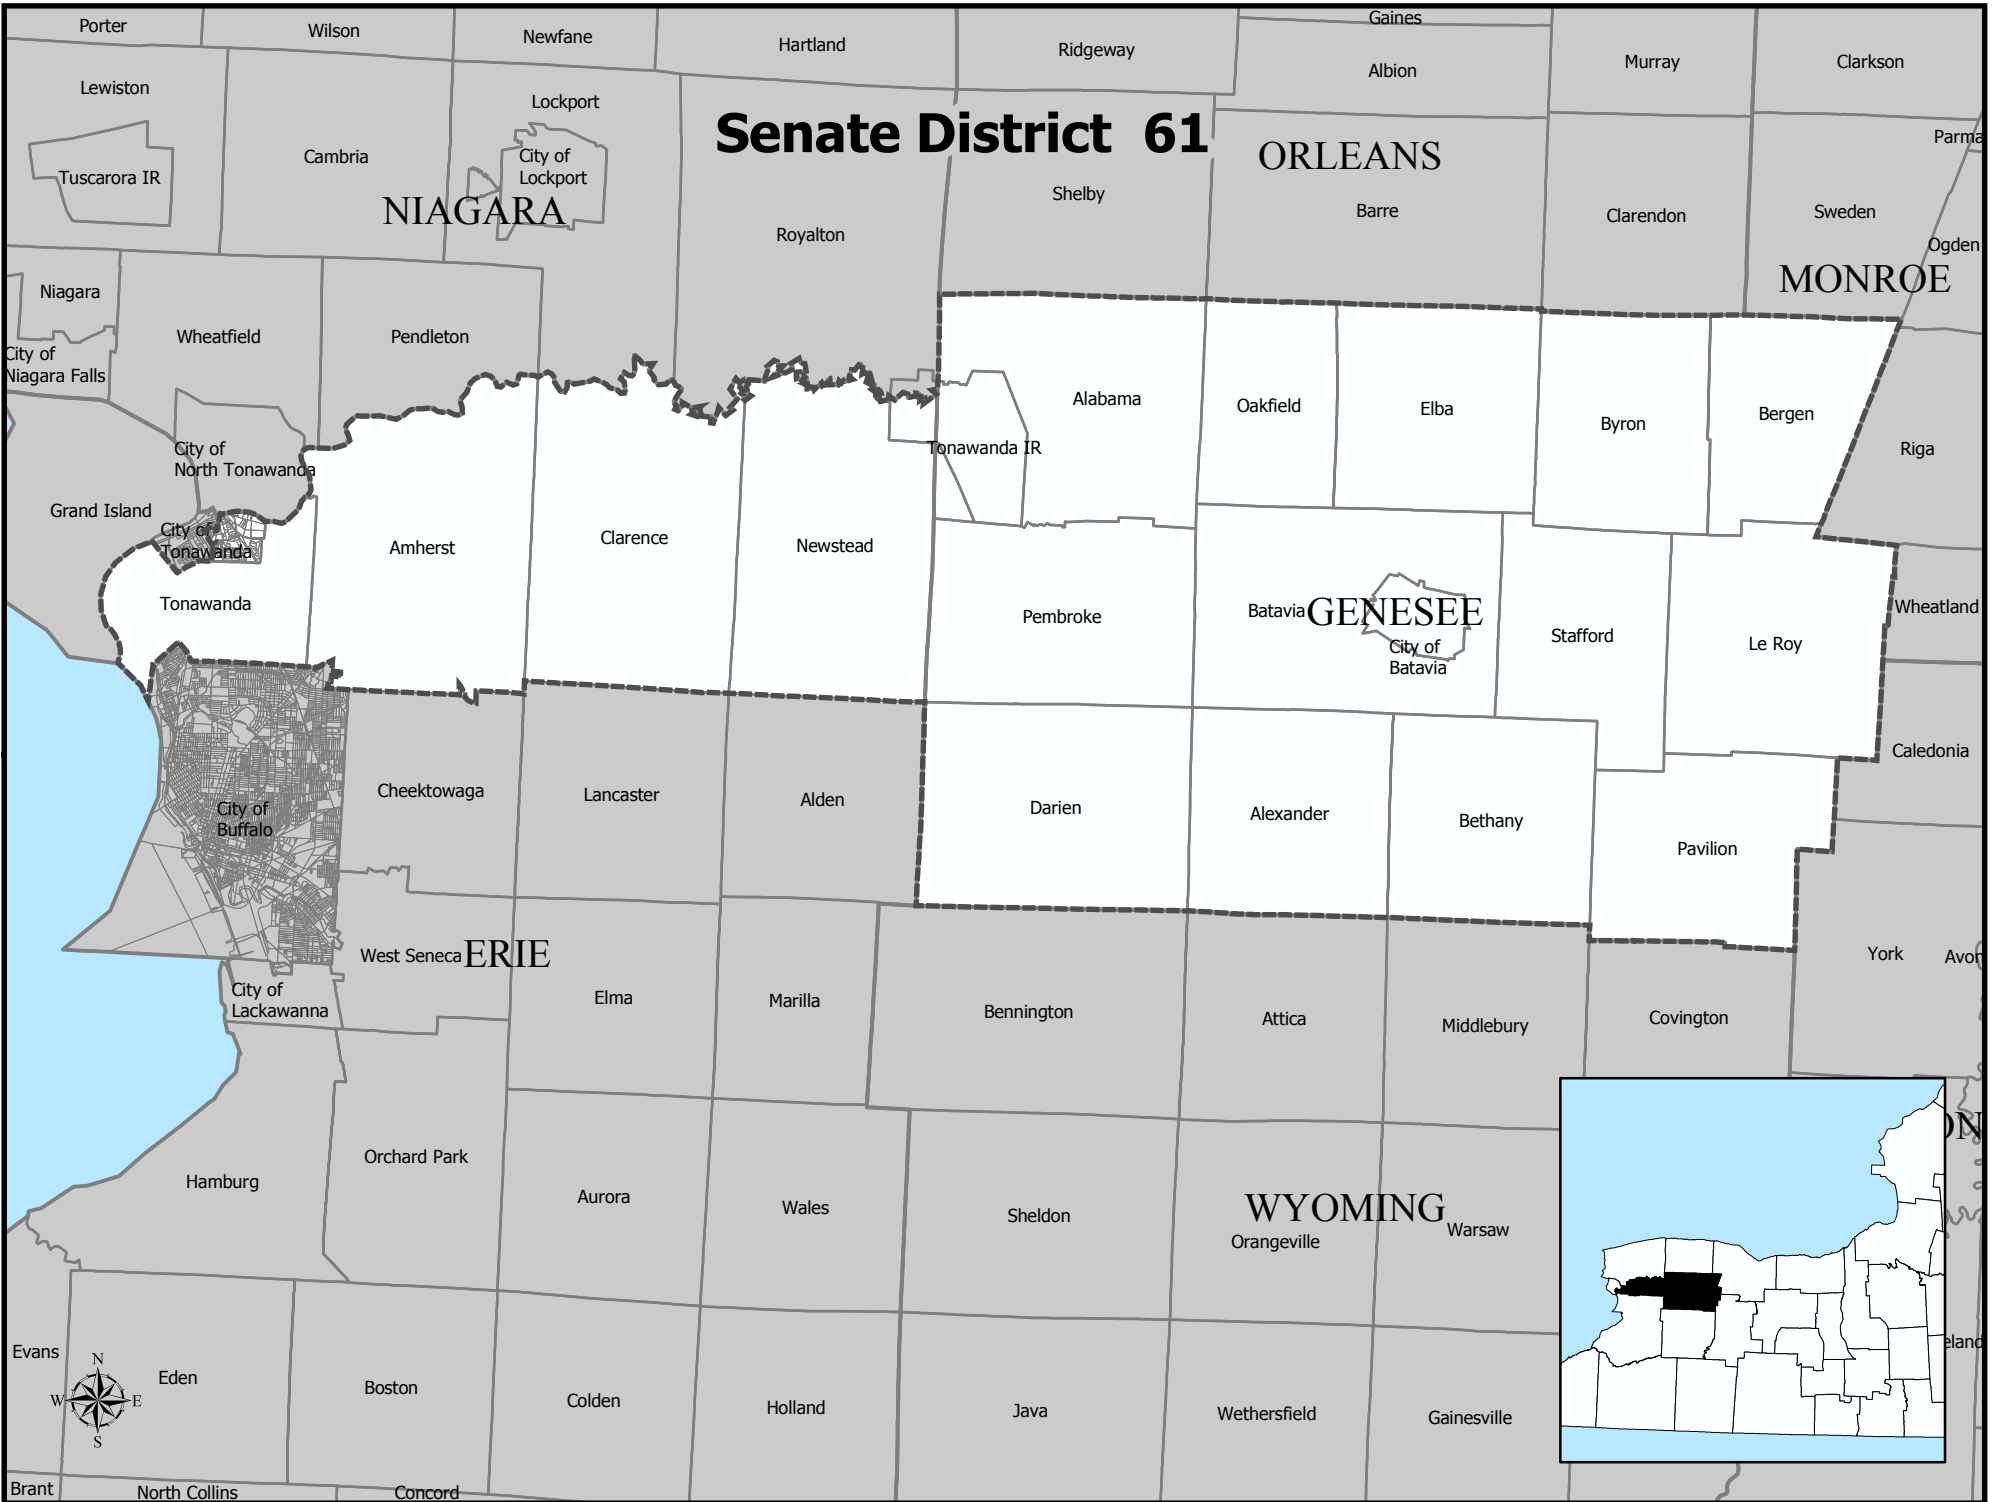

Senate District 61

NIAGARA

ORLEANS

MONROE

GENESEE

ERIE

WYOMING

Senate District 61

Total Population : 298,635
Deviation : -7,437
Dev. Percentage : -2.43

	NH White	NH Black	Hispanic	NH Amer Ind	NH Asian	NH Multi	NH Other
Total	276,330	7,000	3,822	922	7,664	2,546	351
Total %	92.53	2.34	1.28	0.31	2.57	0.85	0.12
Total18+	212,790	5,068	2,395	681	5,981	1,306	180
Total18%	93.17	2.22	1.05	0.30	2.62	0.57	0.08