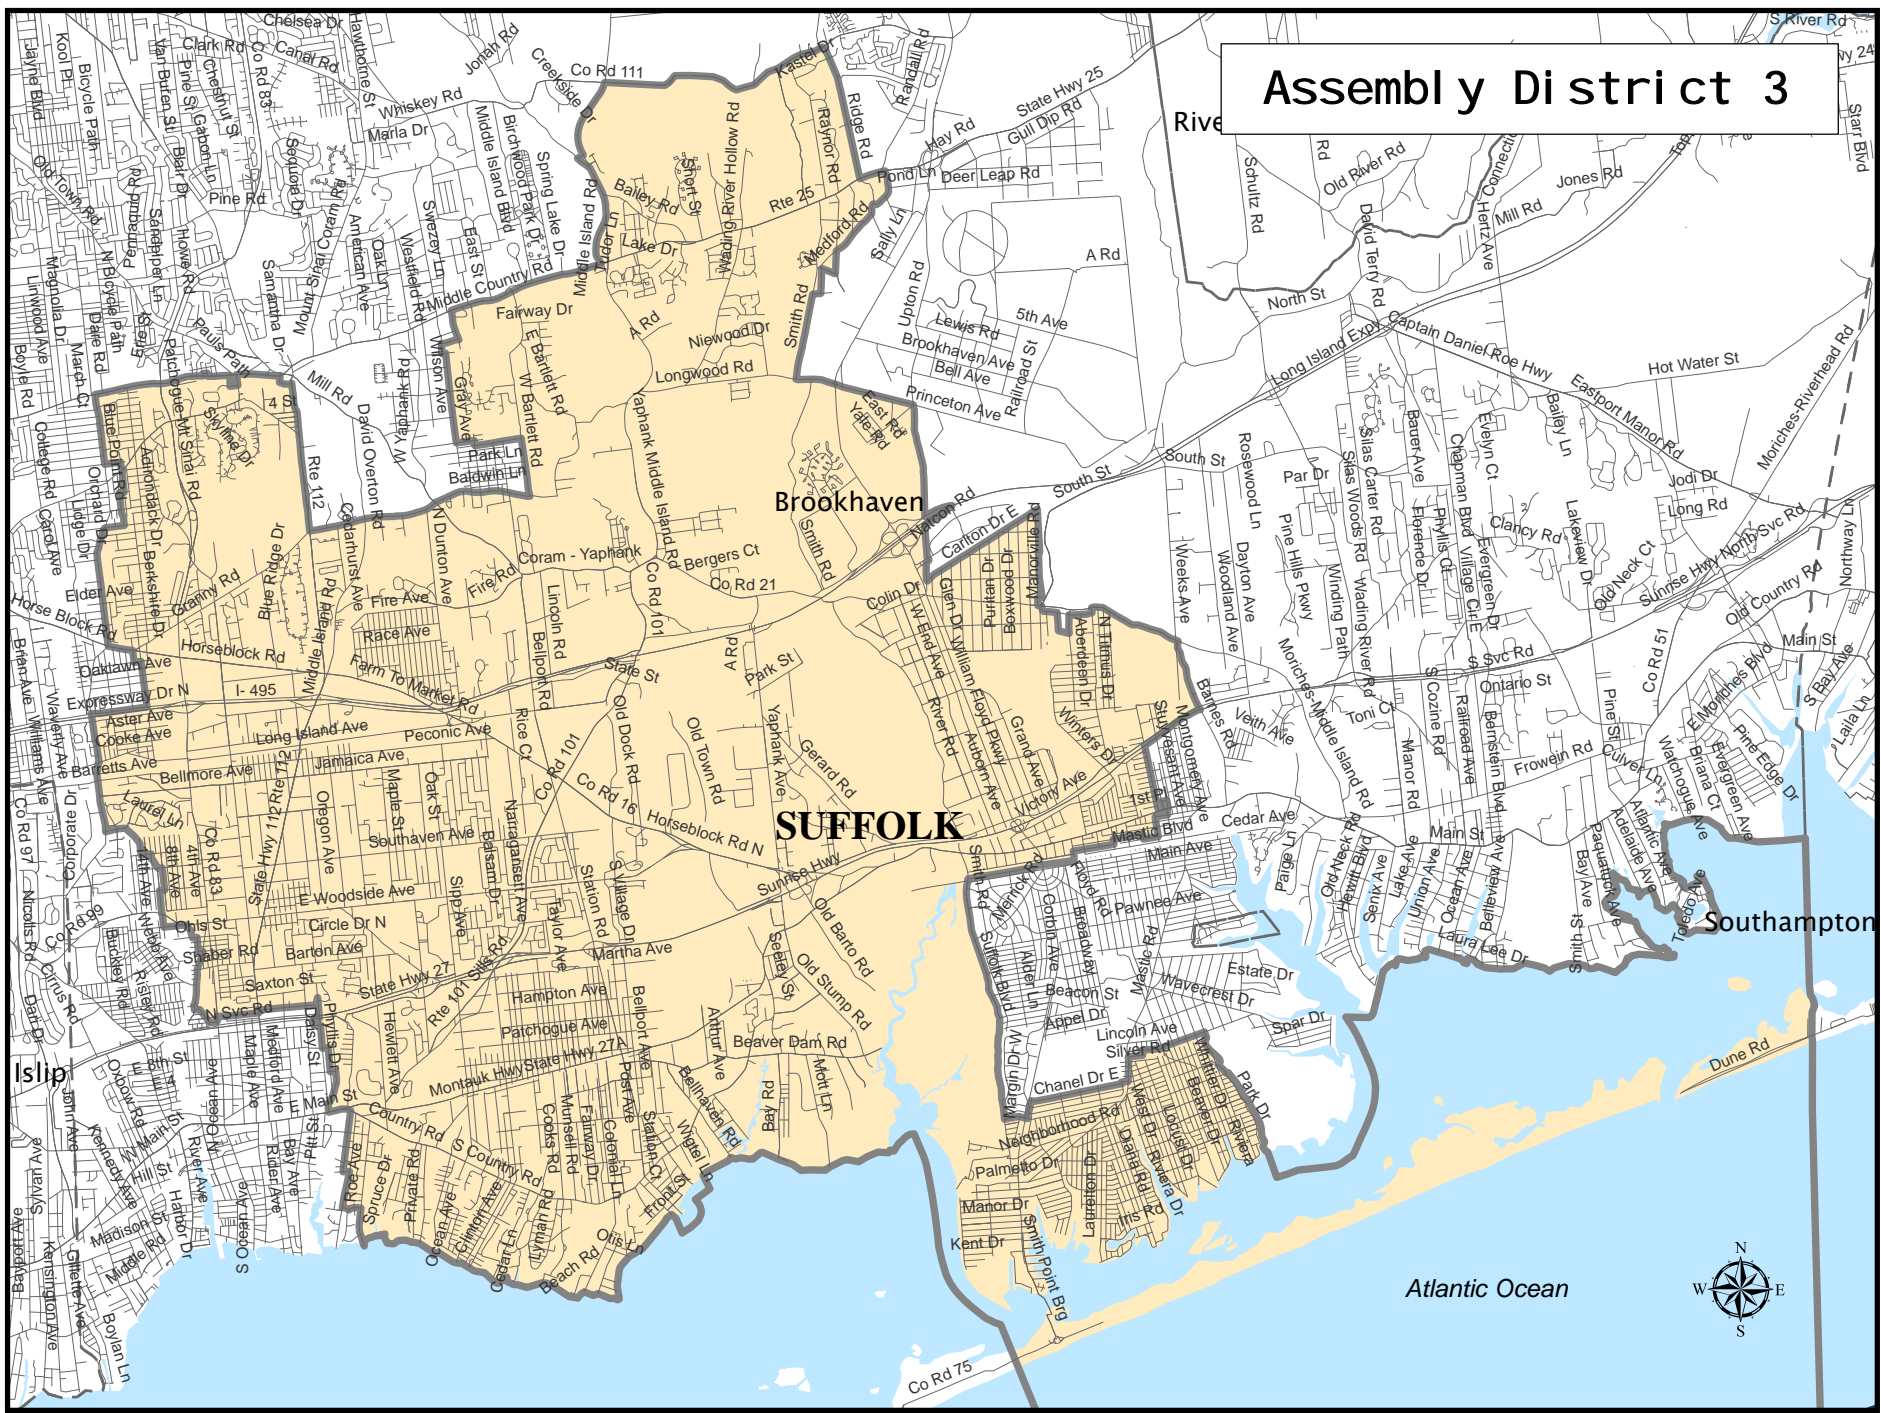

Assembly District 3

Brookhaven

SUFFOLK

Southampton

Atlantic Ocean

Assembly District 3

Adjusted Total Population : 128,930
Deviation : -159
Deviation Percentage : -0.12

	NH White	NH Black	Hispanic	NH Asian	NH Amlnd	NH Hwn	NH Multi	NH Other	Unknown
Total	91,468	10,320	20,835	3,411	342	37	2,265	249	3
% of Total	70.94	8.00	16.16	2.65	0.27	0.03	1.76	0.19	0.00
Total 18+	72,746	7,051	13,736	2,510	242	28	1,129	169	3
% of 18+	74.52	7.22	14.07	2.57	0.25	0.03	1.16	0.17	0.00